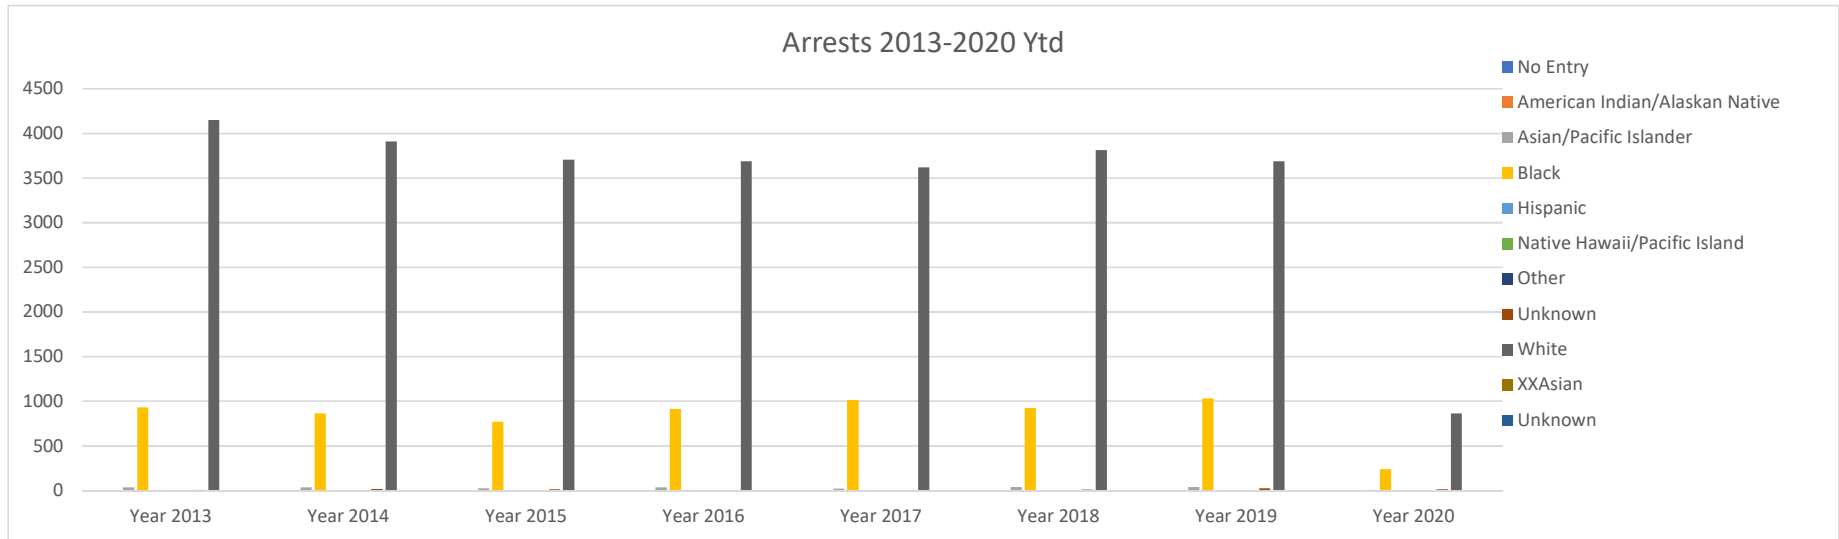

HPD Arrests

Arrest Count - Officer	Column Labels											
Row Labels	No Entry	American Indian/Alaskan Native	Asian/Pacific Islander	Black	Hispanic	Native Hawaii/Pacific Island	Other	Unknown	White	XXAsian	Unknown	Grand Total
Year 2013	3	1	35	931	0	0	2	9	4150	0	0	5131
Year 2014	0	1	36	865	0	0	2	16	3912	0	0	4832
Year 2015	0	0	25	773	0	0	1	13	3706	0	0	4518
Year 2016	0	3	38	913	0	0	1	4	3690	0	0	4649
Year 2017	0	2	23	1016	0	0	0	6	3619	0	0	4666
Year 2018	1	1	40	926	0	0	0	10	3814	0	0	4792
Year 2019	3	2	40	1033	0	0	0	27	3690	0	0	4795
Year 2020	2	1	7	239	0	0	1	14	862	0	0	1126
Grand Total	9	11	244	6696	0	0	7	99	27443	0	0	34509

*Race and Ethnicity data collected prior to Nov 2019 was less detailed. Nov 2020, HPD replaced its records management system and data collection can be more detailed.

*The legend in the graph above shows the race breakdown for the new records system. 2013-2019 Data is based on the below Race and Ethnicity Tables

Ethnicity	Race
H - Hispanic	A - Asian/Pacific Islander
N - Not Hispanic	B - Black
U - Unknown	U - Unknown
	W - White

*HPD DaPro System (1995-Nov 2019) breakdowns for race and ethnicity:

HPD Traffic Summons

Ticket Count	Column Labels											
	No Entry	American Indian/Alaskan Native	Asian/Pacific Islander	Black	Hispanic	Native Hawaii/Pacific Island	Other	Unknown	White	XXAsian	Unknown	Grand Total
Year 2013	1	0	152	887	0	0	9	64	10210	0	0	11323
Year 2014	0	1	146	970	0	0	8	51	10651	0	0	11827
Year 2015	1	2	134	787	0	0	11	75	8289	0	0	9299
Year 2016	1	4	110	931	0	0	8	113	9680	0	0	10847
Year 2017	0	1	116	1175	0	0	13	162	12037	0	0	13504
Year 2018	8	1	112	944	0	0	4	327	8180	0	0	9576
Year 2019	12	0	45	547	0	0	6	89	5350	0	0	6049
Year 2020	16	6	29	377	0	1	11	59	3278	0	0	3777
Grand Total	39	15	844	6618	0	1	70	940	67675	0	0	76202