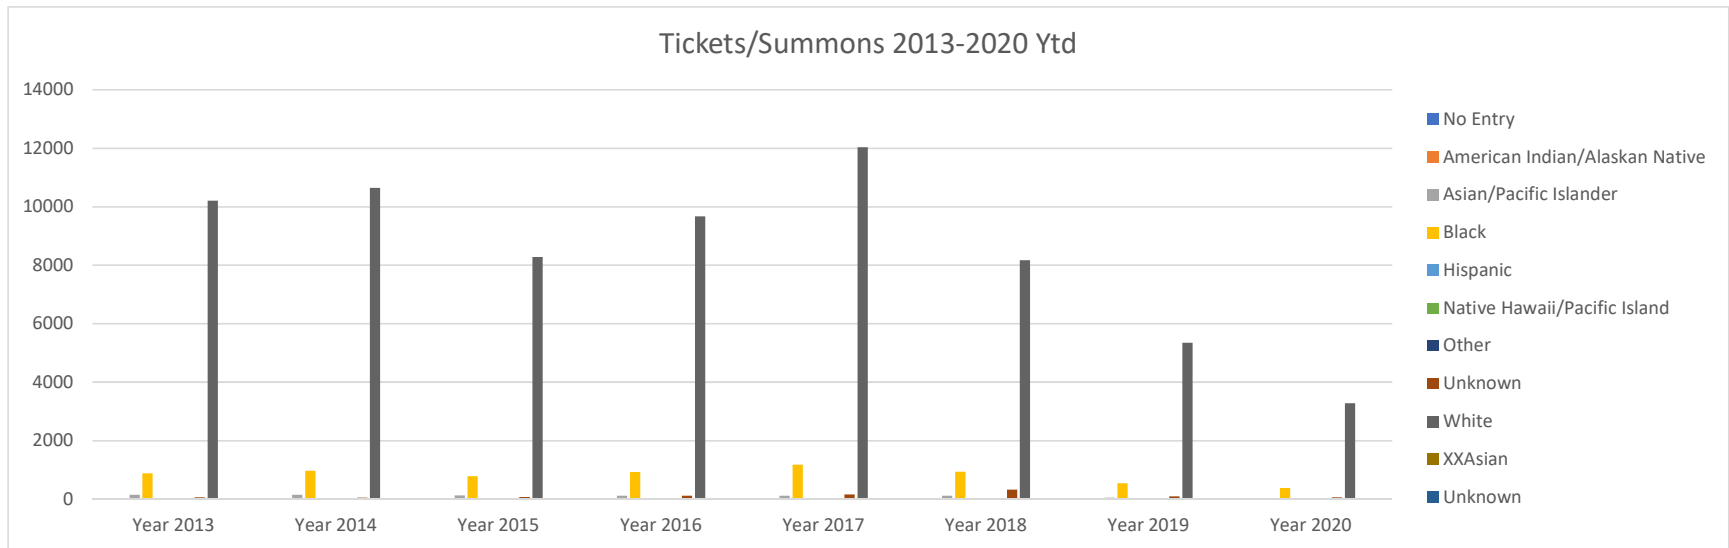

HPD Arrests

Arrest Count - Officer	Column Labels											
Row Labels	No Entry	American Indian/Alaskan Native	Asian/Pacific Islander	Black	Hispanic	Native Hawaii/Pacific Island	Other	Unknown	White	XXAsian	Unknown	Grand Total
Year 2013	3	1	35	931	0	0	2	9	4150	0	0	5131
Year 2014	0	1	36	865	0	0	2	16	3912	0	0	4832
Year 2015	0	0	25	773	0	0	1	13	3706	0	0	4518
Year 2016	0	3	38	913	0	0	1	4	3690	0	0	4649
Year 2017	0	2	23	1016	0	0	0	6	3619	0	0	4666
Year 2018	1	1	40	926	0	0	0	10	3814	0	0	4792
Year 2019	3	2	40	1033	0	0	0	27	3690	0	0	4795
Year 2020	2	1	7	239	0	0	1	14	862	0	0	1126
Grand Total	9	11	244	6696	0	0	7	99	27443	0	0	34509

*Race and Ethnicity data collected prior to Nov 2019 was less detailed. Nov 2020, HPD replaced its records management system and data collection can be more detailed.

*The legend in the graph above shows the race breakdown for the new records system. 2013-2019 Data is based on the below Race and Ethnicity Tables

Ethnicity	Race
H - Hispanic	A - Asian/Pacific Islander
N - Not Hispanic	B - Black
U - Unknown	U - Unknown
	W - White

*HPD DaPro System (1995-Nov 2019) breakdowns for race and ethnicity:

HPD Traffic Summons

Ticket Count	Column Labels											
	No Entry	American Indian/Alaskan Native	Asian/Pacific Islander	Black	Hispanic	Native Hawaii/Pacific Island	Other	Unknown	White	XXAsian	Unknown	Grand Total
Year 2013	1	0	152	887	0	0	9	64	10210	0	0	11323
Year 2014	0	1	146	970	0	0	8	51	10651	0	0	11827
Year 2015	1	2	134	787	0	0	11	75	8289	0	0	9299
Year 2016	1	4	110	931	0	0	8	113	9680	0	0	10847
Year 2017	0	1	116	1175	0	0	13	162	12037	0	0	13504
Year 2018	8	1	112	944	0	0	4	327	8180	0	0	9576
Year 2019	12	0	45	547	0	0	6	89	5350	0	0	6049
Year 2020	16	6	29	377	0	1	11	59	3278	0	0	3777
Grand Total	39	15	844	6618	0	1	70	940	67675	0	0	76202