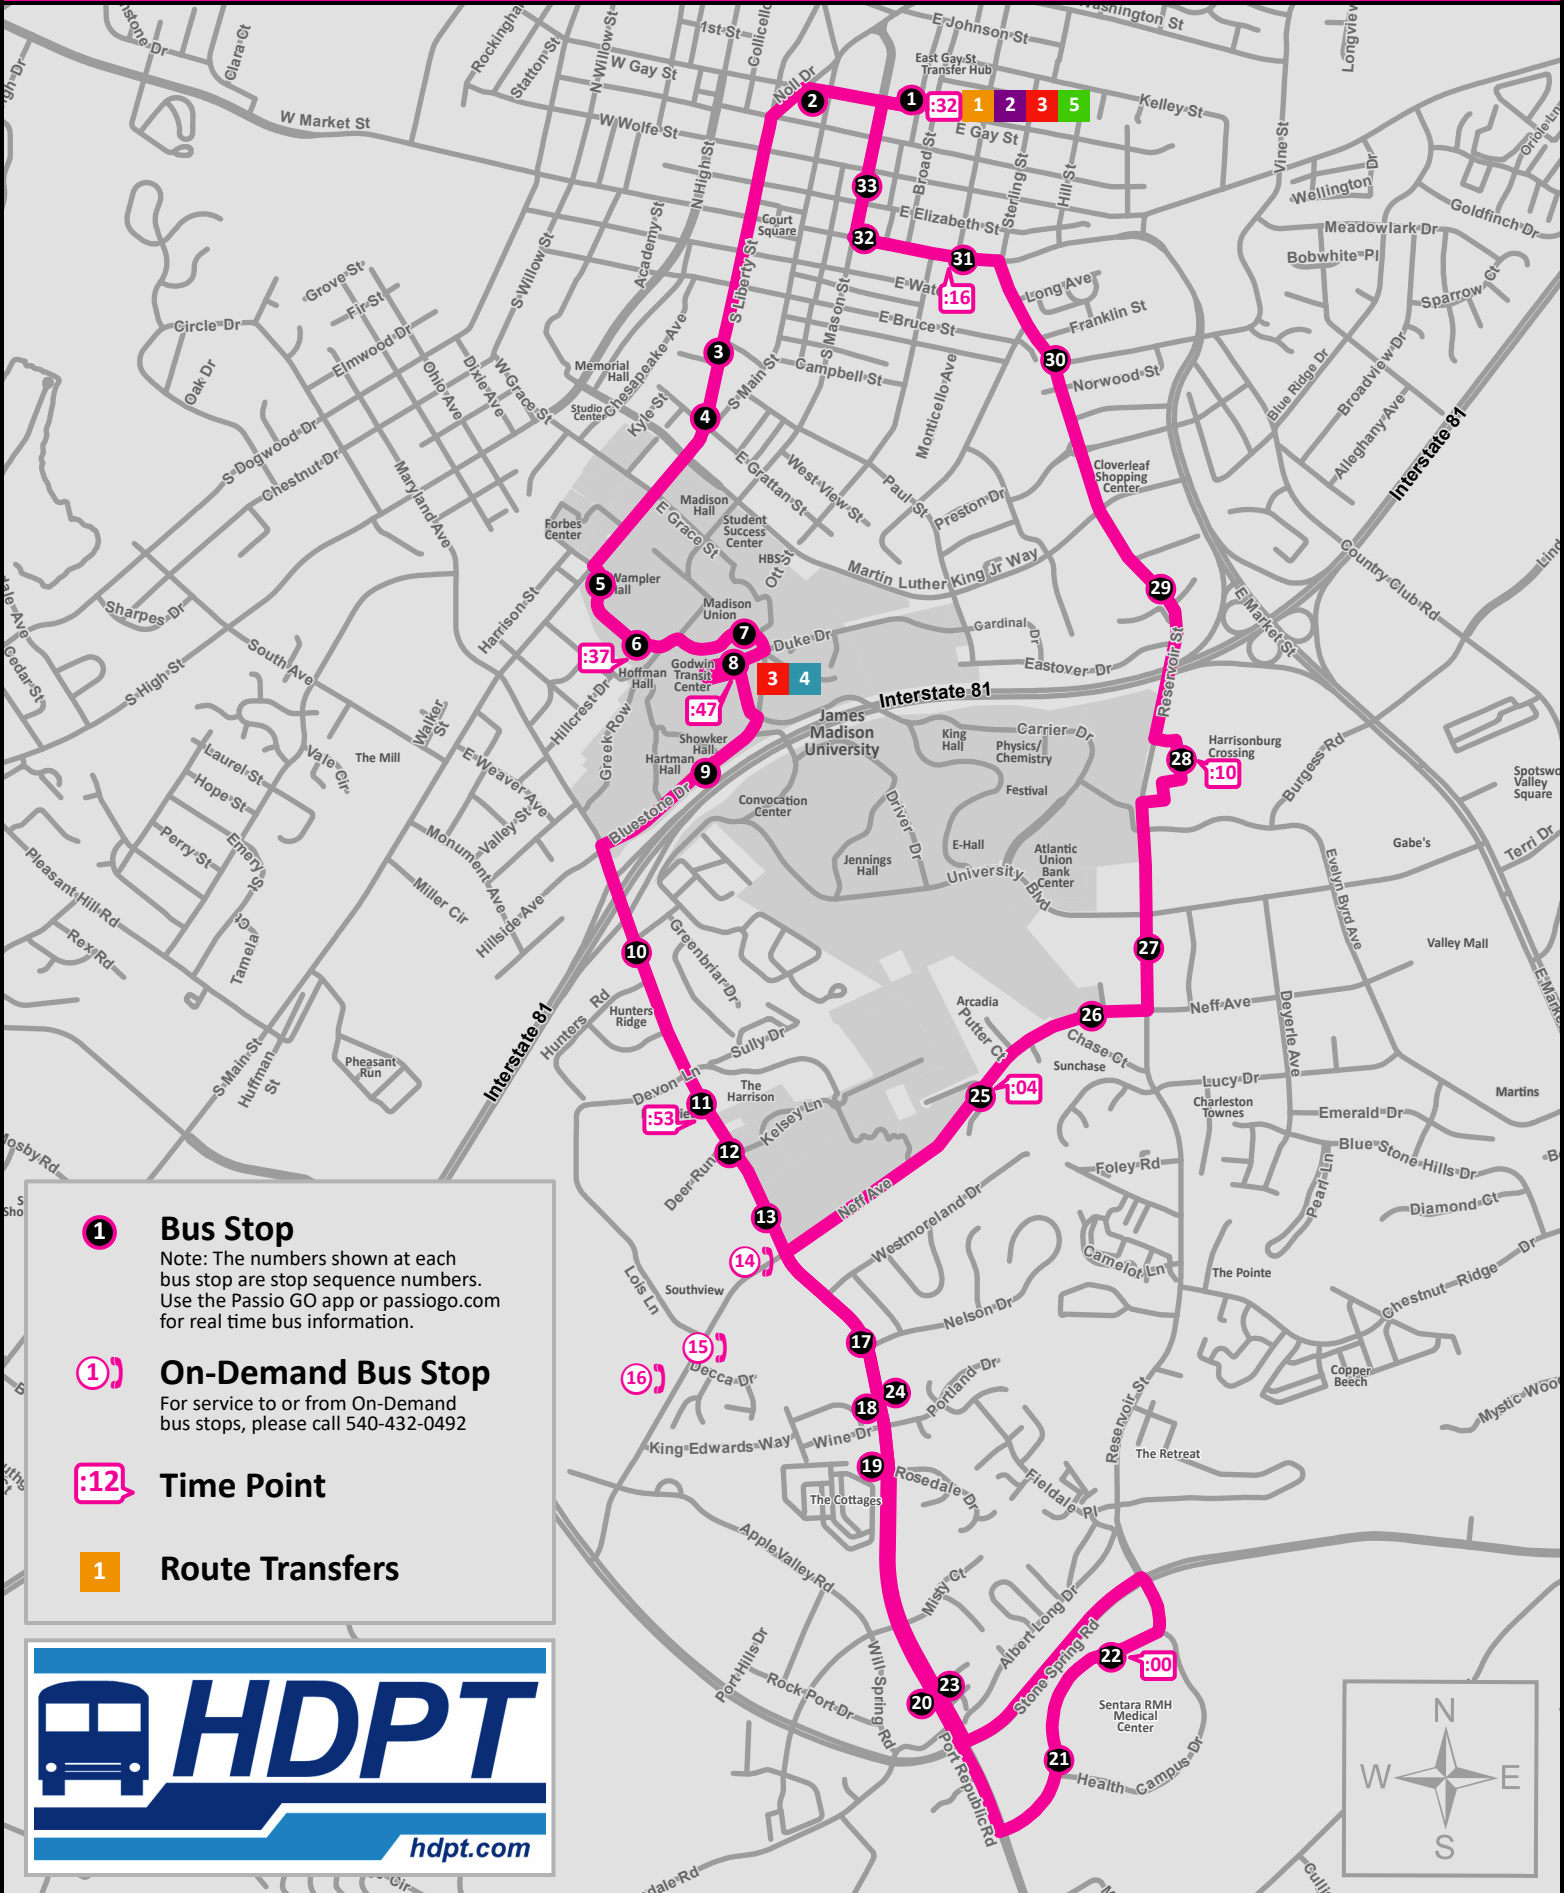

ROUTE 6

Hours of Operation
Weekdays: 6:32 am - 6:18 pm
Saturday: 8:32 am - 5:18 pm

- **1** **Bus Stop**
  Note: The numbers shown at each bus stop are stop sequence numbers. Use the Passio GO app or passio.com for real time bus information.
- **1** **On-Demand Bus Stop**
  For service to or from On-Demand bus stops, please call 540-432-0492
- **:12** **Time Point**
- **1** **Route Transfers**