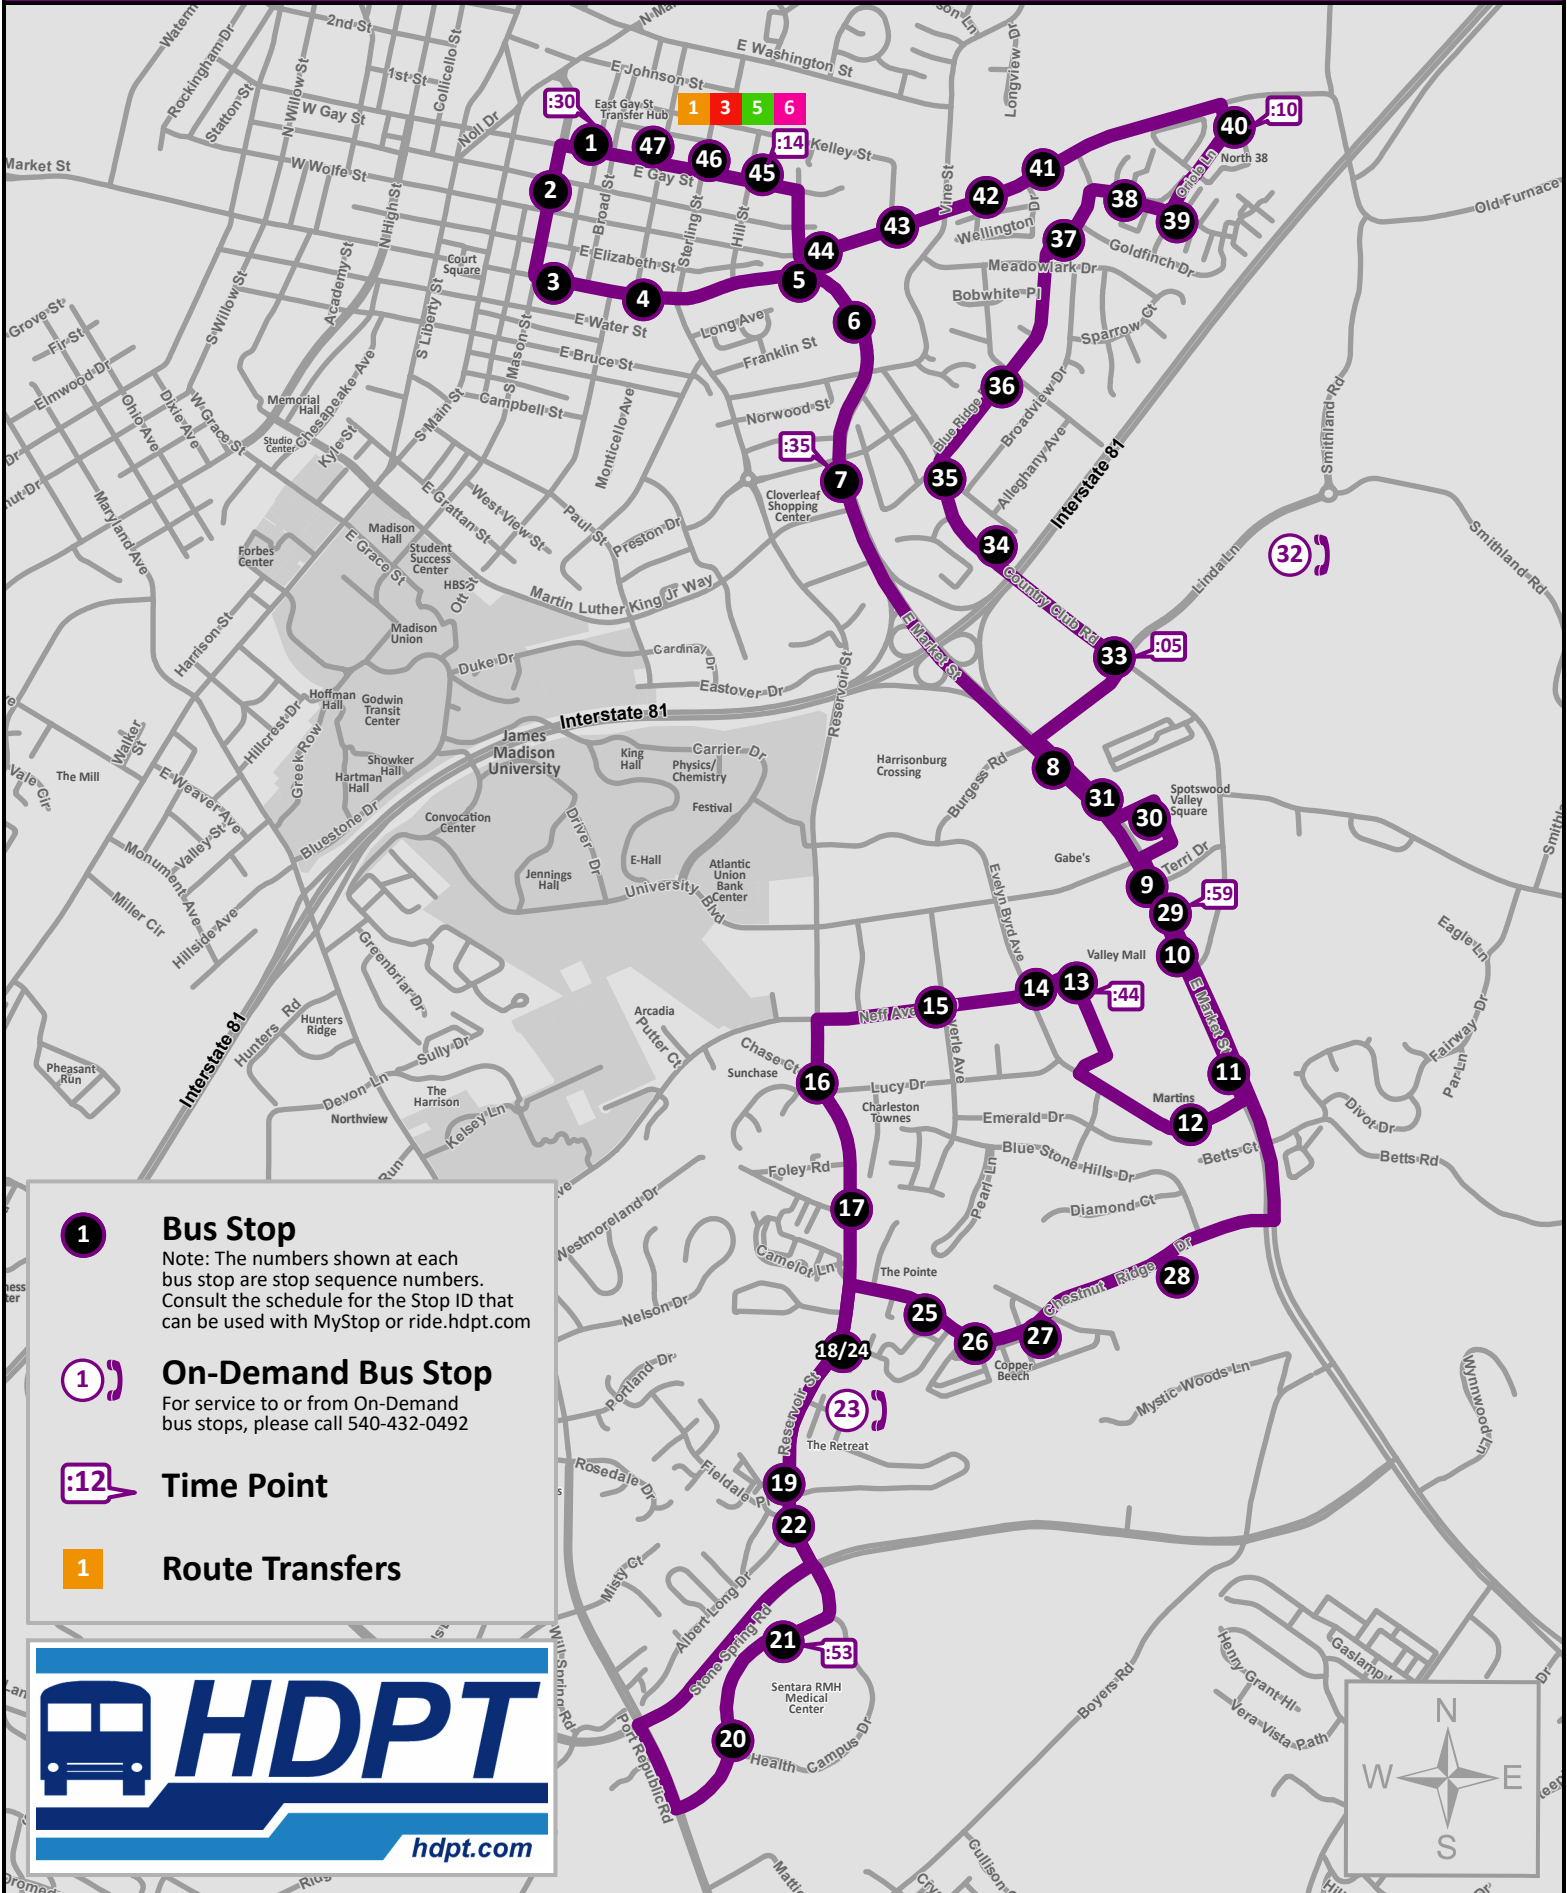

ROUTE 2

Hours of Operation
 Weekdays: 6:30 am - 6:16 pm
 Saturday: 8:30 am - 5:16 pm

- 1** **Bus Stop**
 Note: The numbers shown at each bus stop are stop sequence numbers. Consult the schedule for the Stop ID that can be used with MyStop or ride.hdpt.com
- 1** **On-Demand Bus Stop**
 For service to or from On-Demand bus stops, please call 540-432-0492
- :12** **Time Point**
- 1** **Route Transfers**

Route 2

	E. Gay St. Transfer Hub	Cloverleaf Shop. Ctr.	Valley Mall (West Side)	RMH	Market Place Shoppes	Country Club @ Linda Ln.	North 38	E. Gay St. @ Hill St.	E. Gay St. Transfer Hub
	 1,3,5,6 Departs								 1,3,5,6 Arrives
	6:30	6:35	6:44	6:53	6:59	7:05	7:10	7:14	7:16
	7:30	7:35	7:44	7:53	7:59	8:05	8:10	8:14	8:16
SATURDAY SERVICE TIMES	8:30	8:35	8:44	8:53	8:59	9:05	9:10	9:14	9:16
	9:30	9:35	9:44	9:53	9:59	10:05	10:10	10:14	10:16
	10:30	10:35	10:44	10:53	10:59	11:05	11:10	11:14	11:16
	11:30	11:35	11:44	11:53	11:59	12:05	12:10	12:14	12:16
	12:30	12:35	12:44	12:53	12:59	1:05	1:10	1:14	1:16
	1:30	1:35	1:44	1:53	1:59	2:05	2:10	2:14	2:16
	2:30	2:35	2:44	2:53	2:59	3:05	3:10	3:14	3:16
	3:30	3:35	3:44	3:53	3:59	4:05	4:10	4:14	4:16
	4:30	4:35	4:44	4:53	4:59	5:05	5:10	5:14	5:16
	5:30	5:35	5:44	5:53	5:59	6:05	6:10	6:14	6:16