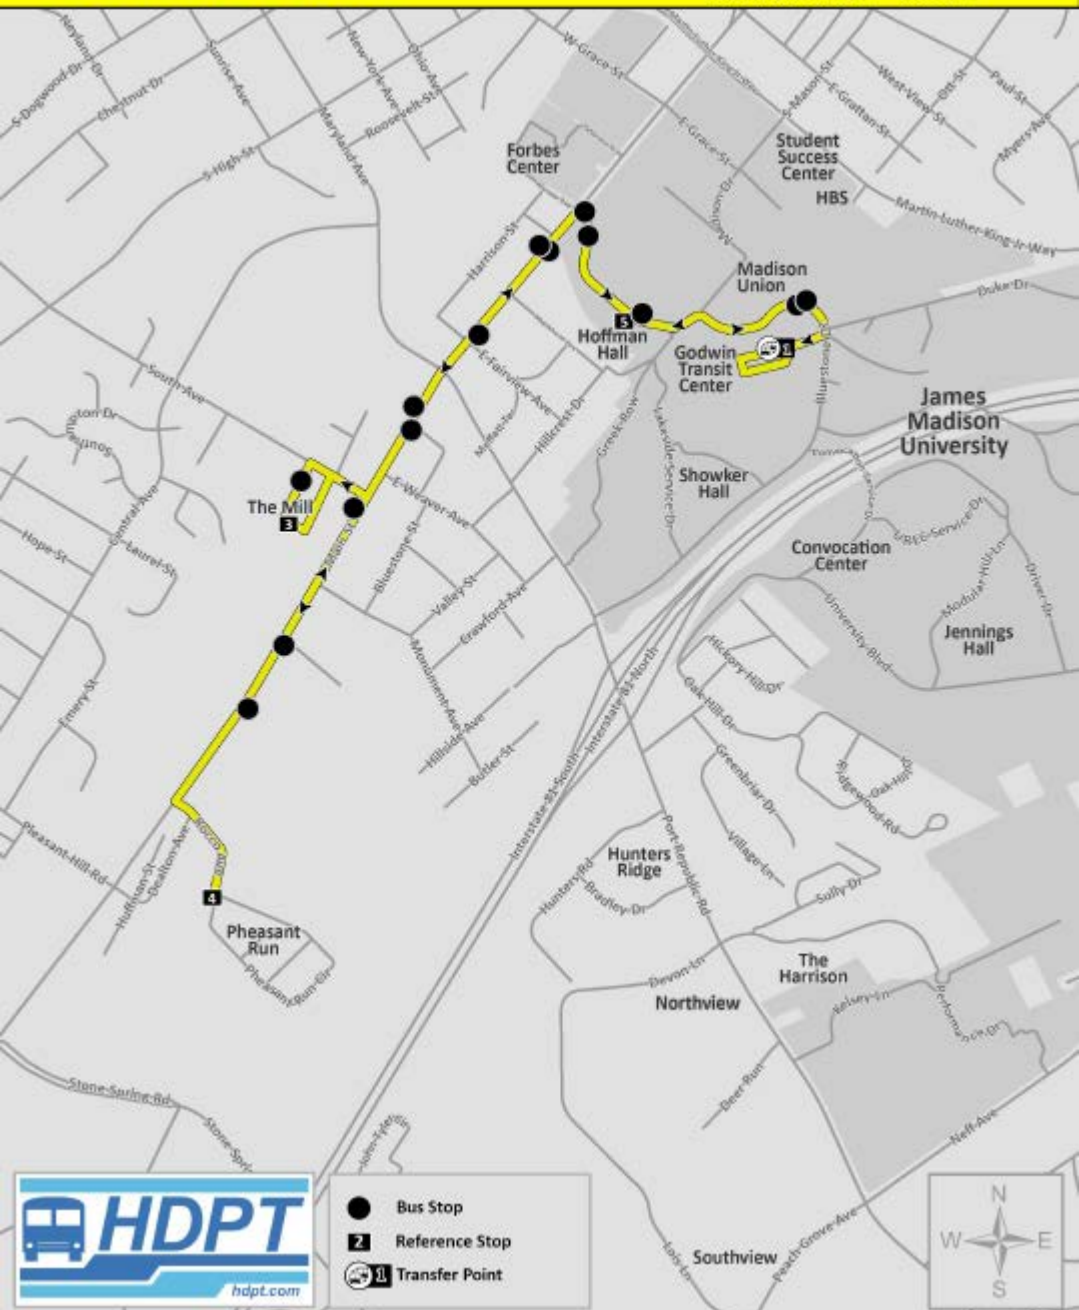

YELLOW LINE

Hours of Operation
Monday - Thursday: 7:00 am - 10:19 pm
Friday: 7:00 am - 1:19 am
Saturday: 10:00 am - 1:19 am

- Bus Stop
- 2 Reference Stop
- 6 Transfer Point

YELLOW LINE

Godwin Transit Center 1 Departs	Madison Union 2	The Mill 3	Pheasant Run 4	FedEx 5	Godwin Transit Center 1 Arrives	Hours of Operation:
7:00 AM	7:01 AM	7:07 AM	7:11 AM	7:16 AM	7:19 AM	M - F 7:00AM - 10:49PM
7:30 AM	7:31 AM	7:37 AM	7:41 AM	7:46 AM	7:49 AM	
8:00 AM	8:01 AM	8:07 AM	8:11 AM	8:16 AM	8:19 AM	
8:30 AM	8:31 AM	8:37 AM	8:41 AM	8:46 AM	8:49 AM	
9:00 AM	9:01 AM	9:07 AM	9:11 AM	9:16 AM	9:19 AM	
9:30 AM	9:31 AM	9:37 AM	9:41 AM	9:46 AM	9:49 AM	
10:00 AM	10:01 AM	10:07 AM	10:11 AM	10:16 AM	10:19 AM	
10:30 AM	10:31 AM	10:37 AM	10:41 AM	10:46 AM	10:49 AM	
11:00 AM	11:01 AM	11:07 AM	11:11 AM	11:16 AM	11:19 AM	
11:30 AM	11:31 AM	11:37 AM	11:41 AM	11:46 AM	11:49 AM	
12:00 PM	12:01 PM	12:07 PM	12:11 PM	12:16 PM	12:19 PM	
12:30 PM	12:31 PM	12:37 PM	12:41 PM	12:46 PM	12:49 PM	
1:00 PM	1:01 PM	1:07 PM	1:11 PM	1:16 PM	1:19 PM	
1:30 PM	1:31 PM	1:37 PM	1:41 PM	1:46 PM	1:49 PM	
2:00 PM	2:01 PM	2:07 PM	2:11 PM	2:16 PM	2:19 PM	
2:30 PM	2:31 PM	2:37 PM	2:41 PM	2:46 PM	2:49 PM	
3:00 PM	3:01 PM	3:07 PM	3:11 PM	3:16 PM	3:19 PM	
3:30 PM	3:31 PM	3:37 PM	3:41 PM	3:46 PM	3:49 PM	
4:00 PM	4:01 PM	4:07 PM	4:11 PM	4:16 PM	4:19 PM	
4:30 PM	4:31 PM	4:37 PM	4:41 PM	4:46 PM	4:49 PM	
5:00 PM	5:01 PM	5:07 PM	5:11 PM	5:16 PM	5:19 PM	
5:30 PM	5:31 PM	5:37 PM	5:41 PM	5:46 PM	5:49 PM	
6:00 PM	6:01 PM	6:07 PM	6:11 PM	6:16 PM	6:19 PM	
6:30 PM	6:31 PM	6:37 PM	6:41 PM	6:46 PM	6:49 PM	
7:00 PM	7:01 PM	7:07 PM	7:11 PM	7:16 PM	7:19 PM	
7:30 PM	7:31 PM	7:37 PM	7:41 PM	7:46 PM	7:49 PM	
8:00 PM	8:01 PM	8:07 PM	8:11 PM	8:16 PM	8:19 PM	
8:30 PM	8:31 PM	8:37 PM	8:41 PM	8:46 PM	8:49 PM	
9:00 PM	9:01 PM	9:07 PM	9:11 PM	9:16 PM	9:19 PM	
9:30 PM	9:31 PM	9:37 PM	9:41 PM	9:46 PM	9:49 PM	
10:00 PM	10:01 PM	10:07 PM	10:11 PM	10:16 PM	10:19 PM	
10:30 PM	10:31 PM	10:37 PM	10:41 PM	10:46 PM	10:49 PM	