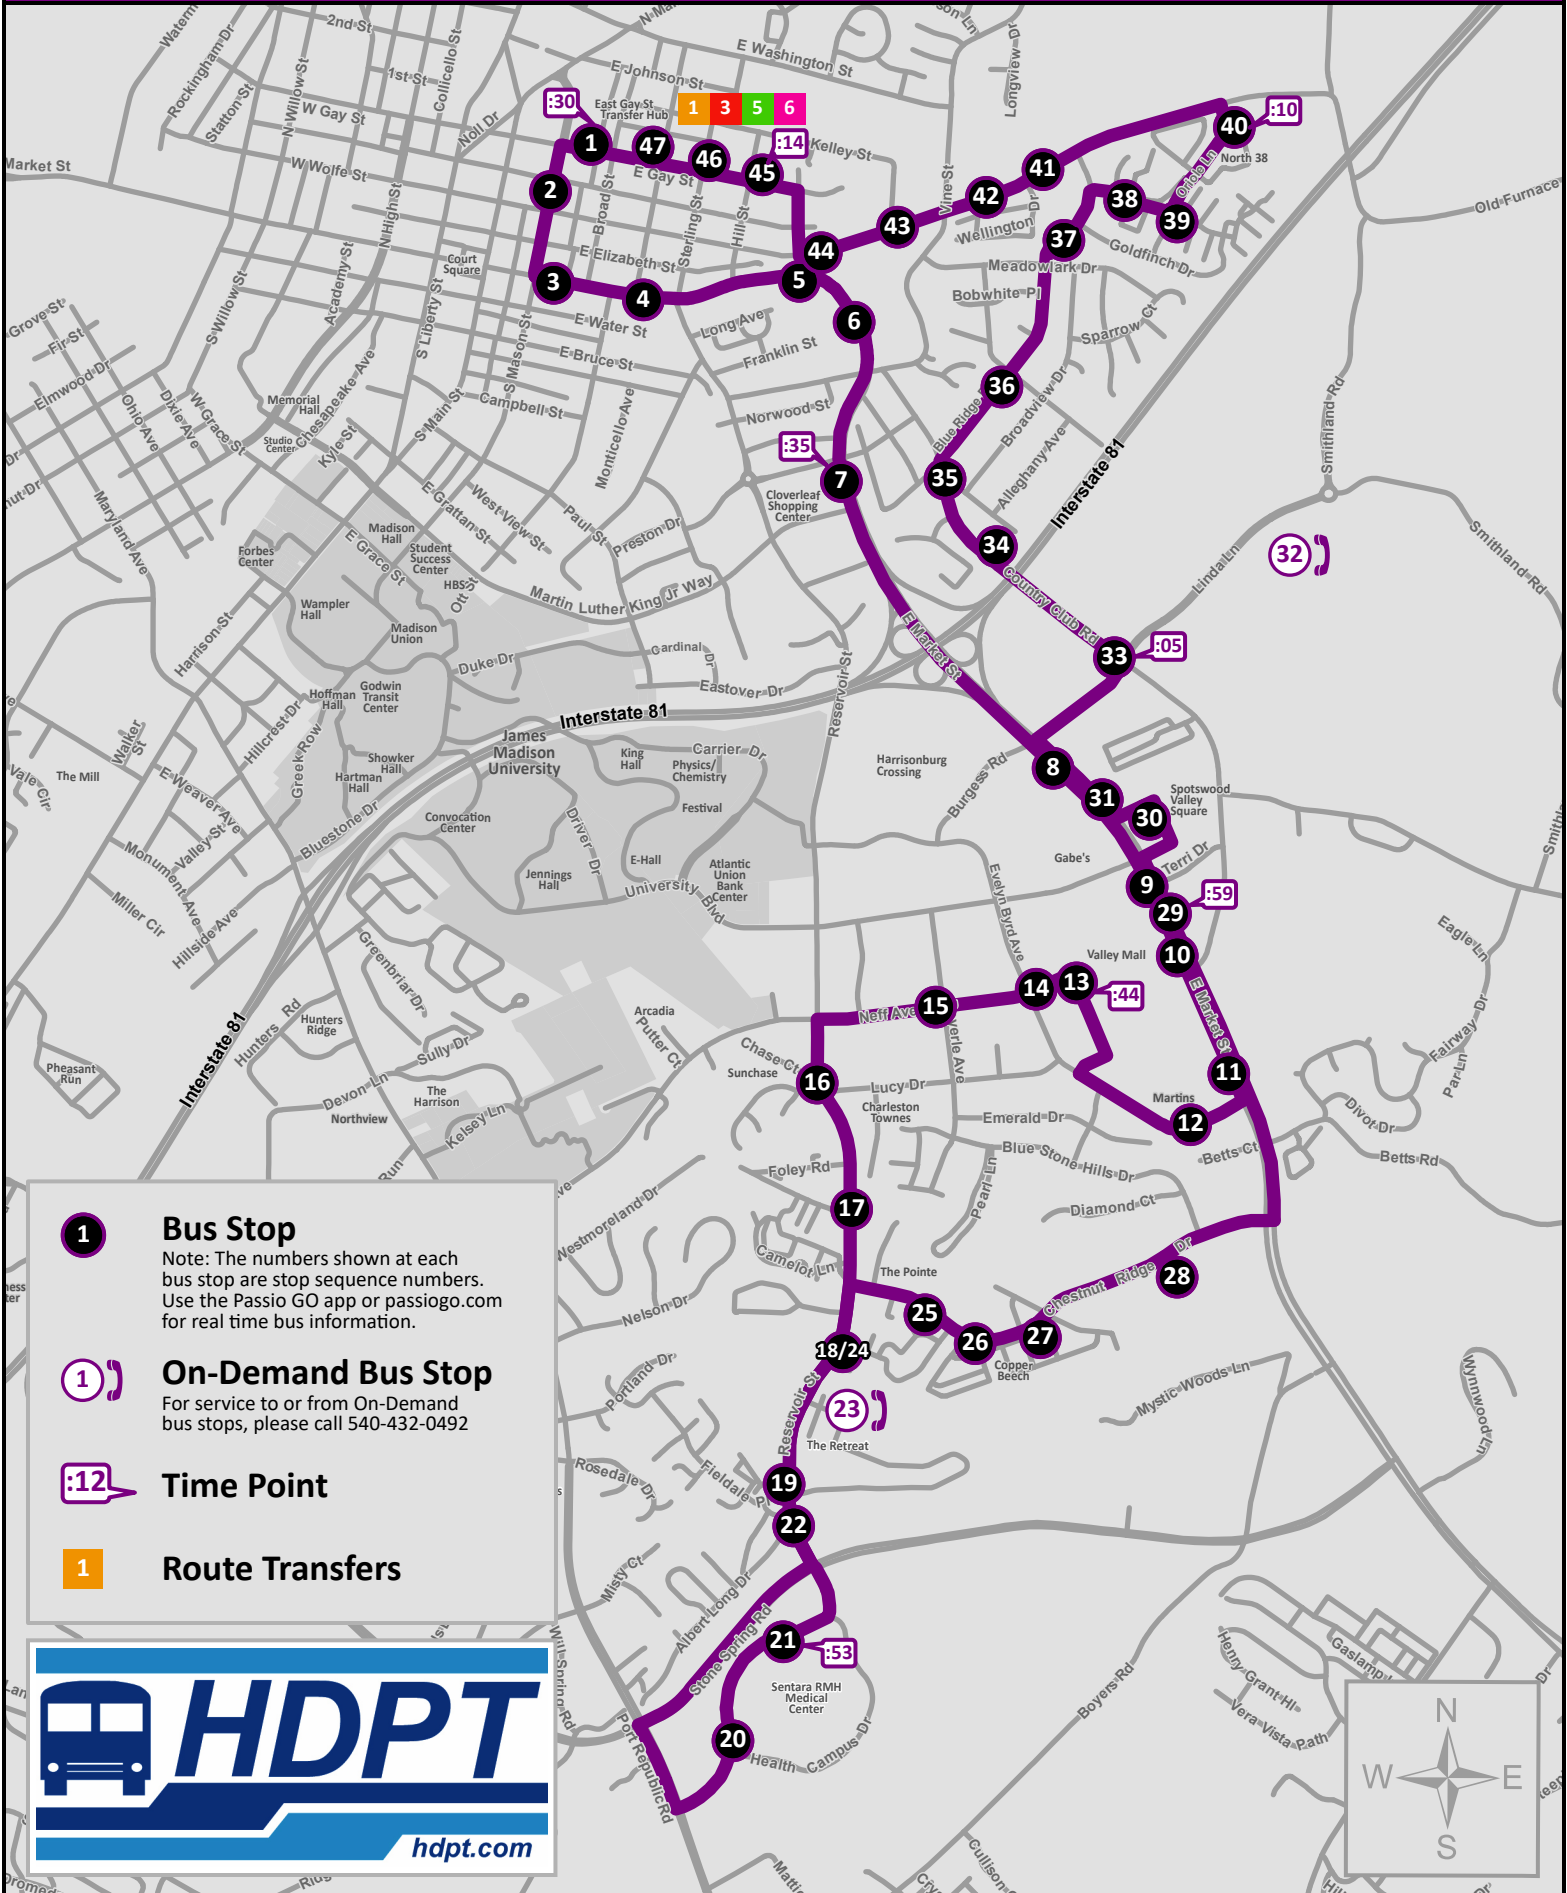

Route 2

	E. Gay St. Transfer Hub	Cloverleaf Shop. Ctr.	Valley Mall (West Side)	RMH	Market Place Shoppes	Country Club at Linda Ln.	North 38	E. Gay St. at Hill St.	E. Gay St. Transfer Hub
	1  1,3,5,6 Departs	2	3	4	5	6	7	8	1 Arrives
	6:30	6:35	6:44	6:53	6:59	7:05	7:10	7:14	7:16
	7:30	7:35	7:44	7:53	7:59	8:05	8:10	8:14	8:16
SATURDAY SERVICE TIMES	8:30	8:35	8:44	8:53	8:59	9:05	9:10	9:14	9:16
	9:30	9:35	9:44	9:53	9:59	10:05	10:10	10:14	10:16
	10:30	10:35	10:44	10:53	10:59	11:05	11:10	11:14	11:16
	11:30	11:35	11:44	11:53	11:59	12:05	12:10	12:14	12:16
	12:30	12:35	12:44	12:53	12:59	1:05	1:10	1:14	1:16
	1:30	1:35	1:44	1:53	1:59	2:05	2:10	2:14	2:16
	2:30	2:35	2:44	2:53	2:59	3:05	3:10	3:14	3:16
	3:30	3:35	3:44	3:53	3:59	4:05	4:10	4:14	4:16
	4:30	4:35	4:44	4:53	4:59	5:05	5:10	5:14	5:16
	5:30	5:35	5:44	5:53	5:59	6:05	6:10	6:14	6:16

ROUTE 2

Hours of Operation
 Weekdays: 6:30 am - 6:16 pm
 Saturday: 8:30 am - 5:16 pm

-  **Bus Stop**
 Note: The numbers shown at each bus stop are stop sequence numbers. Use the Passio GO app or passio.com for real time bus information.
-  **On-Demand Bus Stop**
 For service to or from On-Demand bus stops, please call 540-432-0492
-  **Time Point**
-  **Route Transfers**