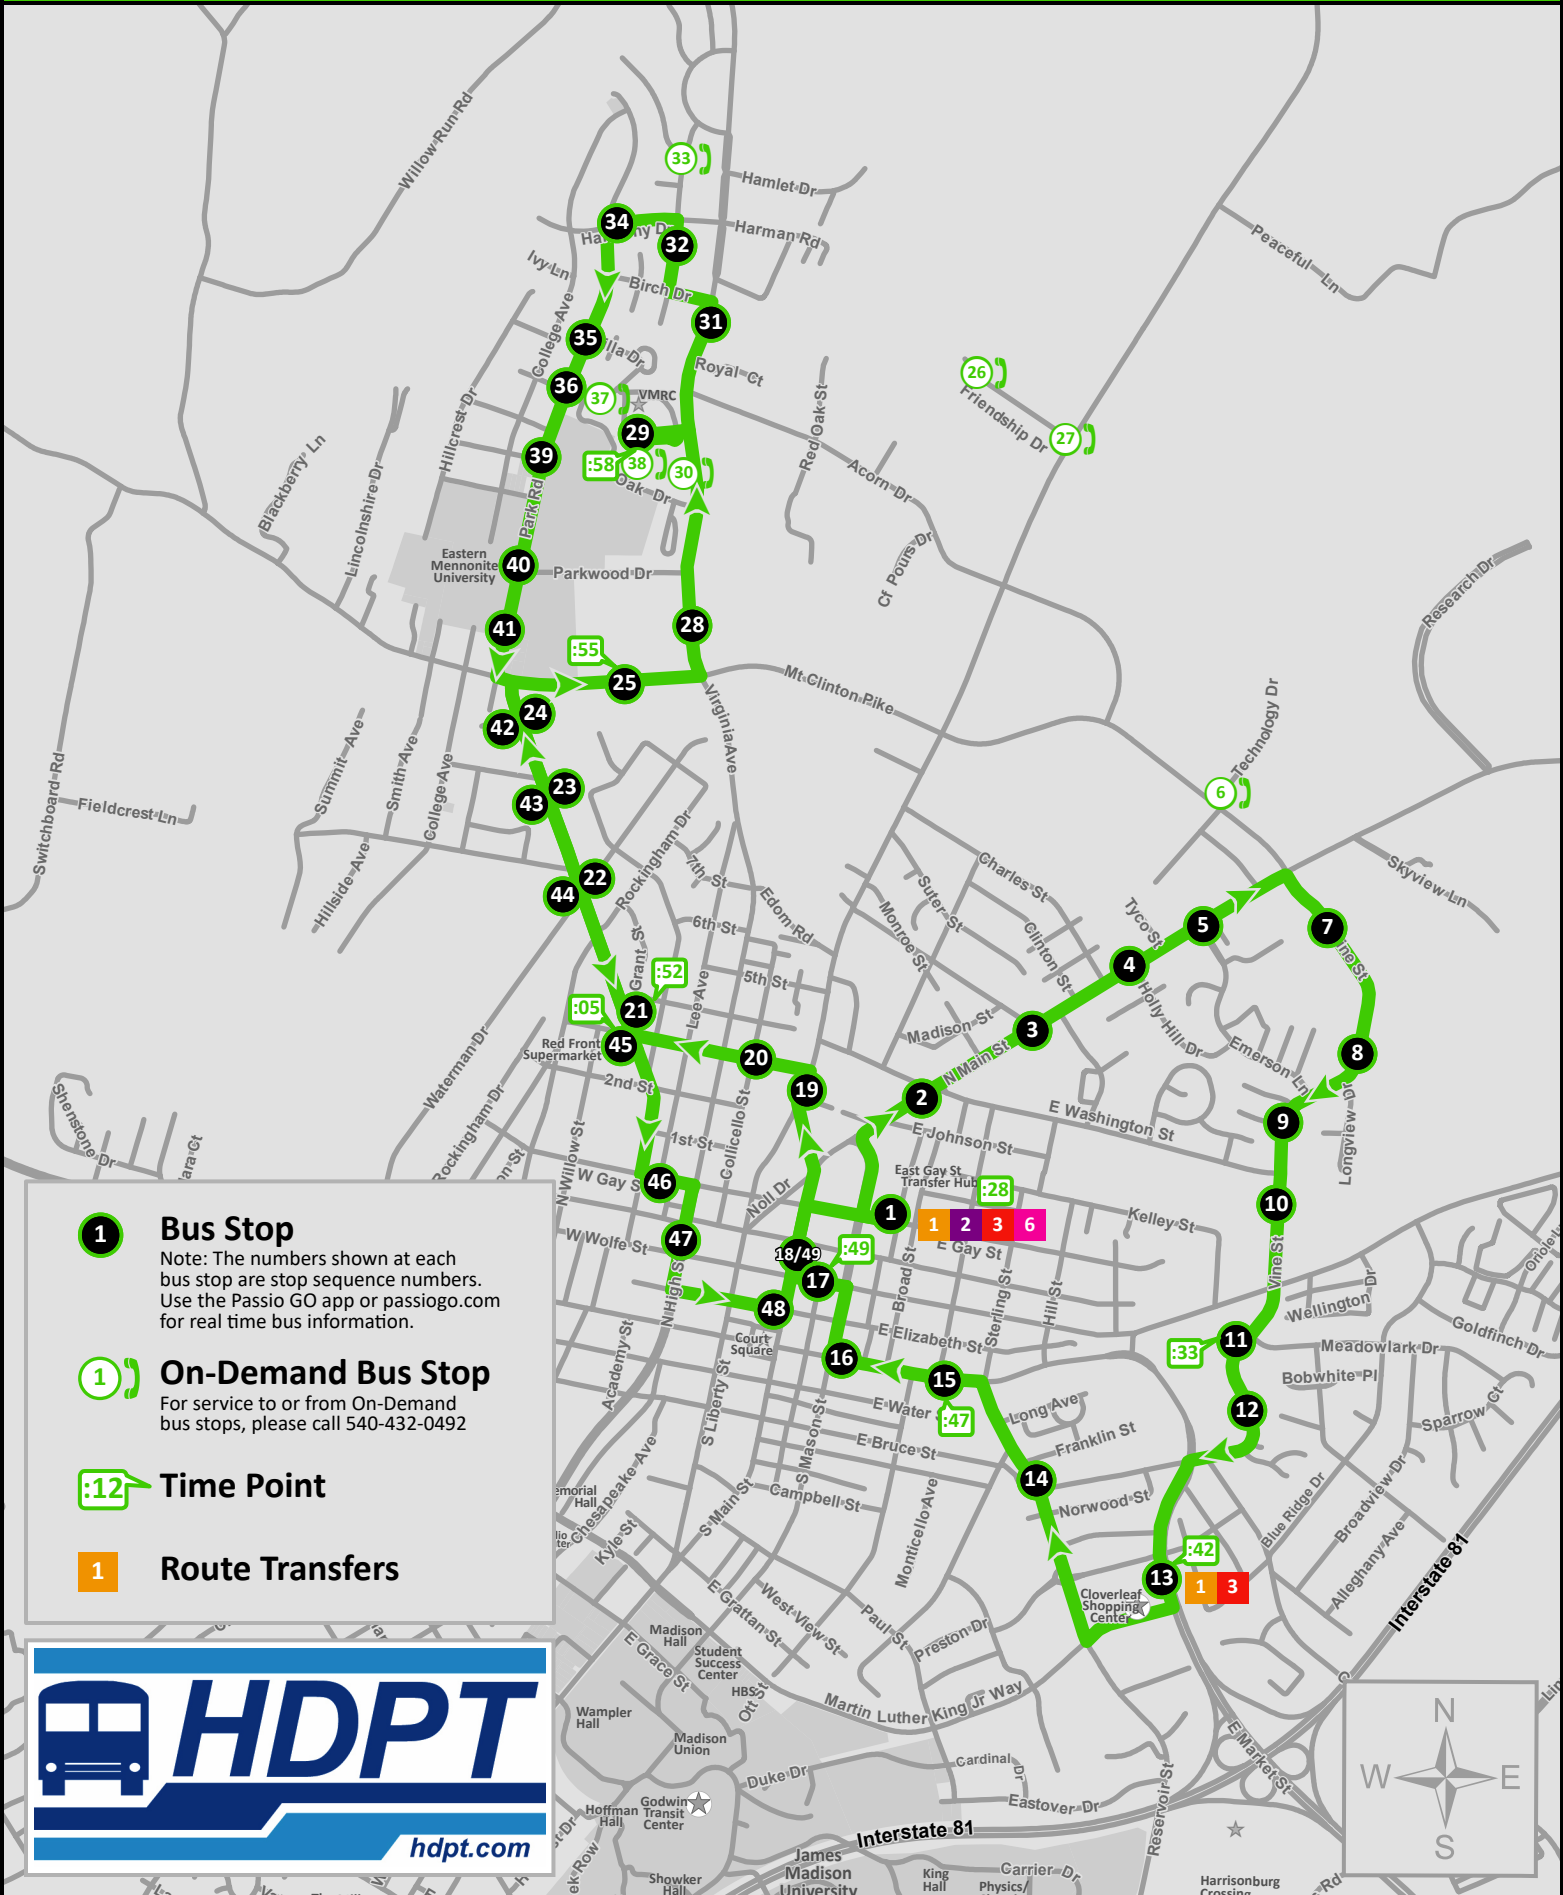

# Route 5

E. Gay St. Transfer Hub  1,2,3,6 Departs	Vine St. at Meadowlark Dr. 	Cloverleaf Shop. Ctr.  1,3	E. Market St. at Myrtle St. 	Kline's Dairy Bar 	Red Front (Across) 	Gift & Thrift 	VMRC 	Red Front 	E. Gay St. Transfer Hub  Arrives
------------------------------------------------------------------------------------------------------------------------------------	-----------------------------------------------------------------------------------------------------------------	-------------------------------------------------------------------------------------------------------------------	------------------------------------------------------------------------------------------------------------------	--------------------------------------------------------------------------------------------------------	---------------------------------------------------------------------------------------------------------	------------------------------------------------------------------------------------------------------	---------------------------------------------------------------------------------------------	--------------------------------------------------------------------------------------------------	---------------------------------------------------------------------------------------------------------------------------

If needed, provide courtesy service after last scheduled run to bus stops between "East Gay St. @ Transit Hub Shelter" up to and including "Vine St. @ Stonefield Ct."

**Shaded times indicate Saturday Service Hours**

# ROUTE 5

Hours of Operation  
Weekdays: 6:28 am - 6:14 pm  
Saturday: 8:28 am - 5:14 pm

## 1 Route Transfers