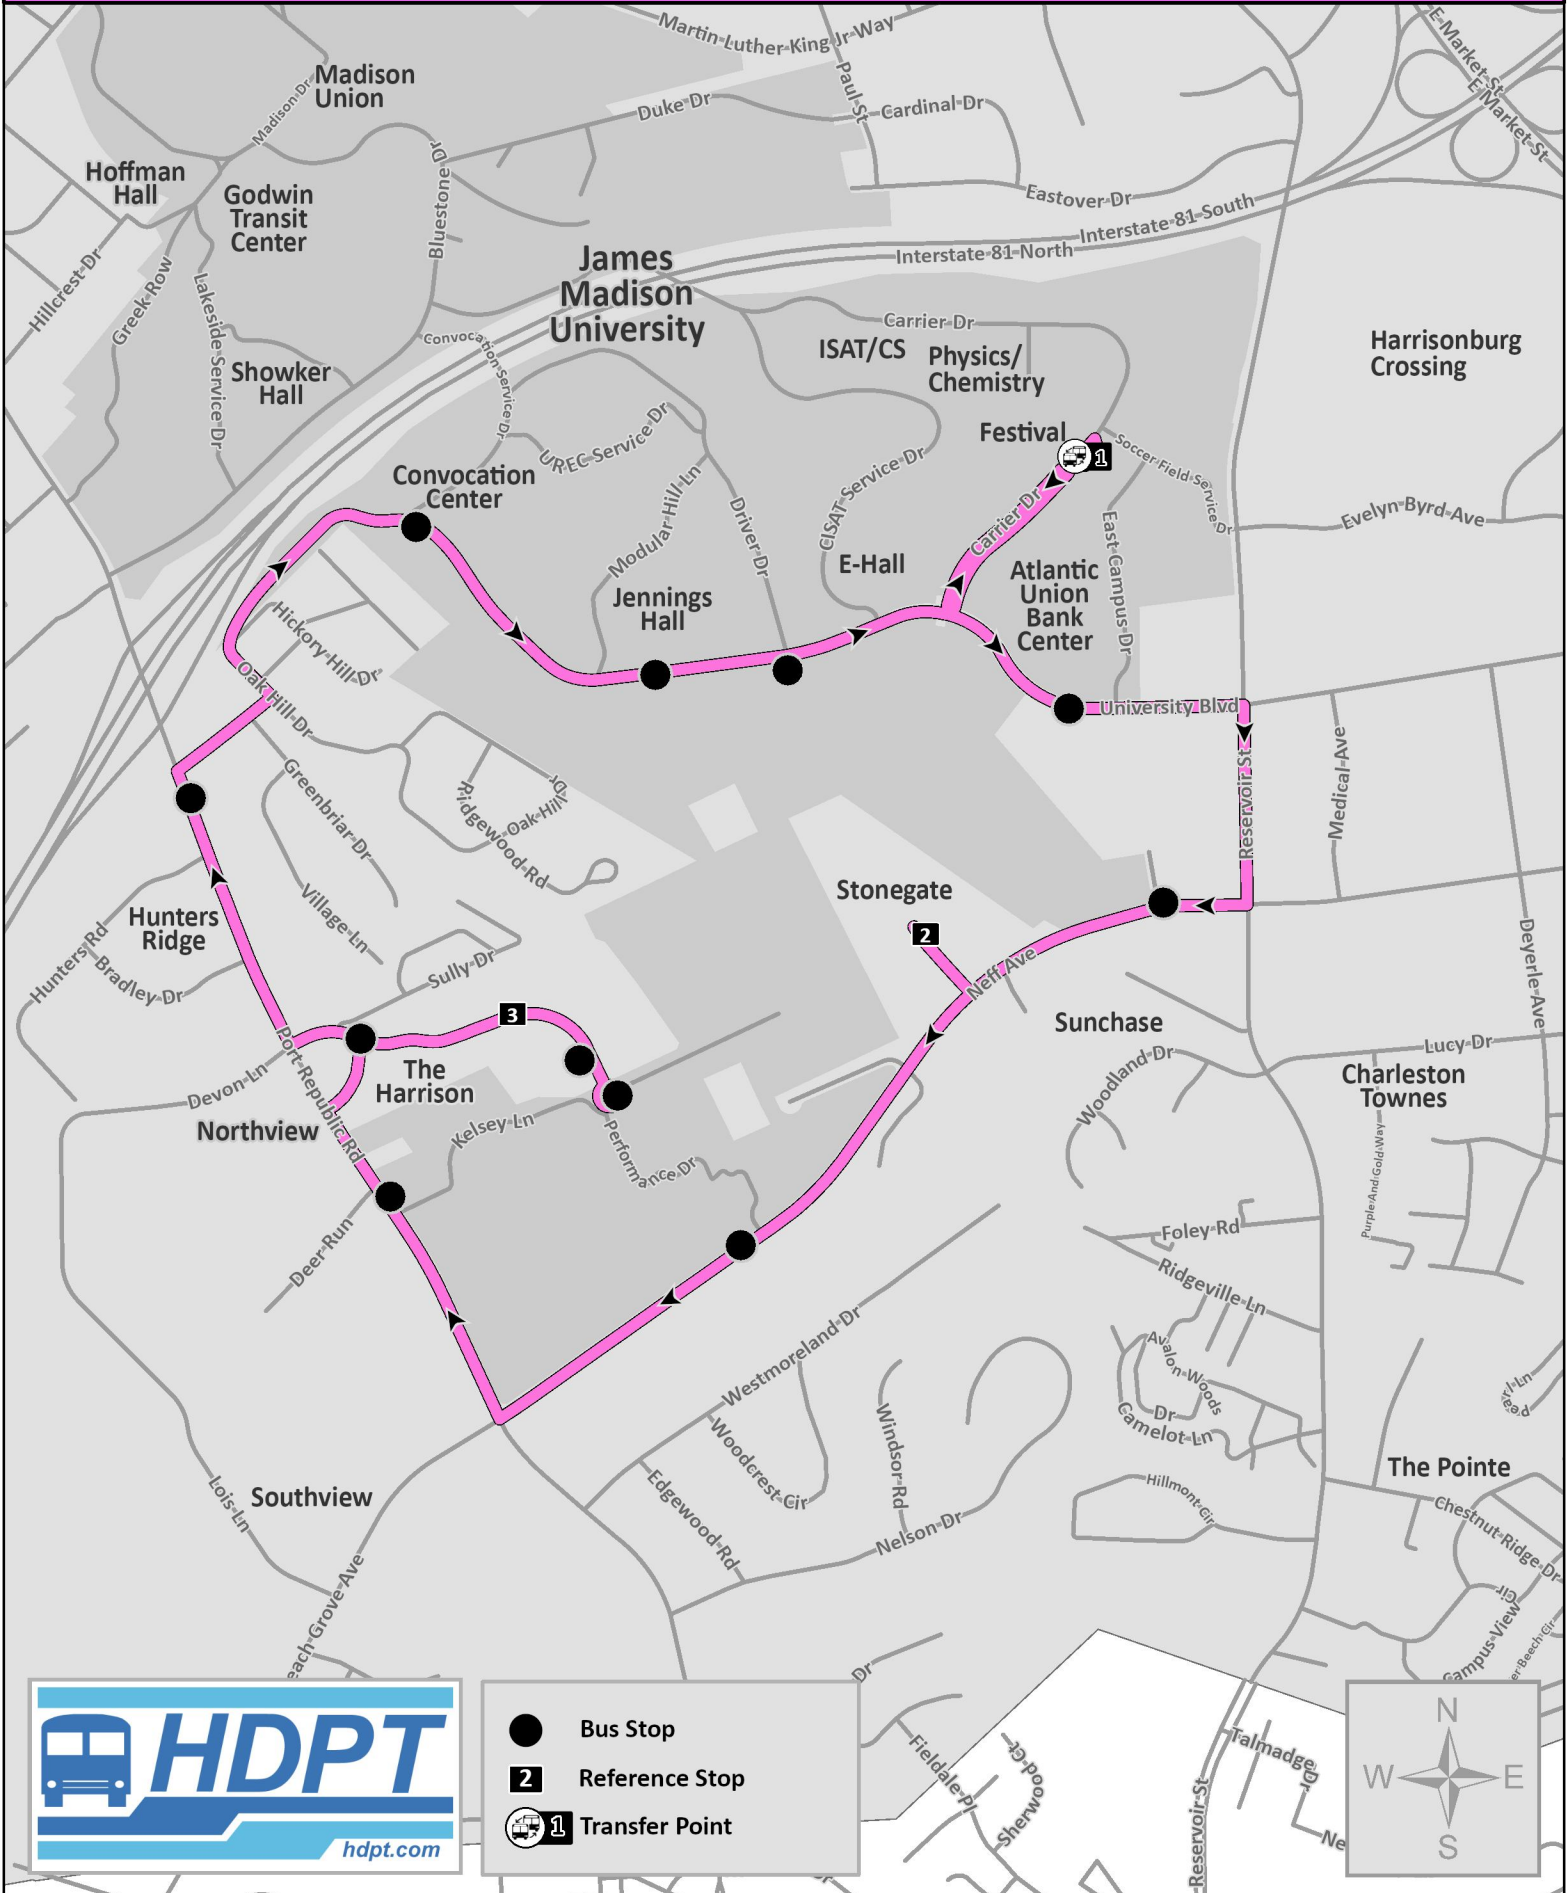

PINK LINE

Festival 1 Departs	Arcadia 2	The Harrison 3	Festival 1 Arrives	Hours of Operation:
7:00 AM	7:06 AM	7:09 AM	7:15 AM	
7:30 AM	7:36 AM	7:39 AM	7:45 AM	
8:00 AM	8:06 AM	8:09 AM	8:15 AM	M - F 7:00AM - 6:45PM
8:30 AM	8:36 AM	8:39 AM	8:45 AM	
9:00 AM	9:06 AM	9:09 AM	9:15 AM	
9:30 AM	9:36 AM	9:39 AM	9:45 AM	
10:00 AM	10:06 AM	10:09 AM	10:15 AM	
10:30 AM	10:36 AM	10:39 AM	10:45 AM	
11:00 AM	11:06 AM	11:09 AM	11:15 AM	
11:30 AM	11:36 AM	11:39 AM	11:45 AM	
12:00 PM	12:06 PM	12:09 PM	12:15 PM	
12:30 PM	12:36 PM	12:39 PM	12:45 PM	
1:00 PM	1:06 PM	1:09 PM	1:15 PM	FOR WEEKEND & NIGHT SERVICE, SEE SILVER LINE
1:30 PM	1:36 PM	1:39 PM	1:45 PM	
2:00 PM	2:06 PM	2:09 PM	2:15 PM	
2:30 PM	2:36 PM	2:39 PM	2:45 PM	
3:00 PM	3:06 PM	3:09 PM	3:15 PM	
3:30 PM	3:36 PM	3:39 PM	3:45 PM	
4:00 PM	4:06 PM	4:09 PM	4:15 PM	
4:30 PM	4:36 PM	4:39 PM	4:45 PM	
5:00 PM	5:06 PM	5:09 PM	5:15 PM	
5:30 PM	5:36 PM	5:39 PM	5:45 PM	
6:00 PM	6:06 PM	6:09 PM	6:15 PM	
6:30 PM	6:36 PM	6:39 PM	6:45 PM	

ALL STOPS

Stop#

1	237 Carrier Dr. @ Festival (Shelter)	045 Devon Ln. @ 1144 The Harrison (Shelter)
	201 Carrier Dr. @ Festival Conference Center	191 Devon Ln. @ Sentara Park
	229 University Blvd. @ University Plaza	046 Devon Ln. @ 1239 The Harrison (Shelter)
	019 Neff Ave. @ Reservoir St.	066 Port Republic Rd. @ Royal Station
2	241 Putter Ct. @ Arcadia (Shelter)	188 University Blvd. across from Convocation Center
	192 Neff Ave. @ Sentara Park	091 University Blvd. across from Convo F-LOT
	050 Port Republic Rd. across from Deer Run	212 University Blvd. @ Arboretum
3	044 Devon Ln. @ 1174 The Harrison (Shelter)	1
		237 Carrier Dr. @ Festival (Shelter)

PINK LINE

Hours of Operation
Monday - Thursday: 7:00am - 10:45 pm
Friday: 7:00 am - 1:45 am

- Bus Stop
- 2 Reference Stop
- 1 Transfer Point