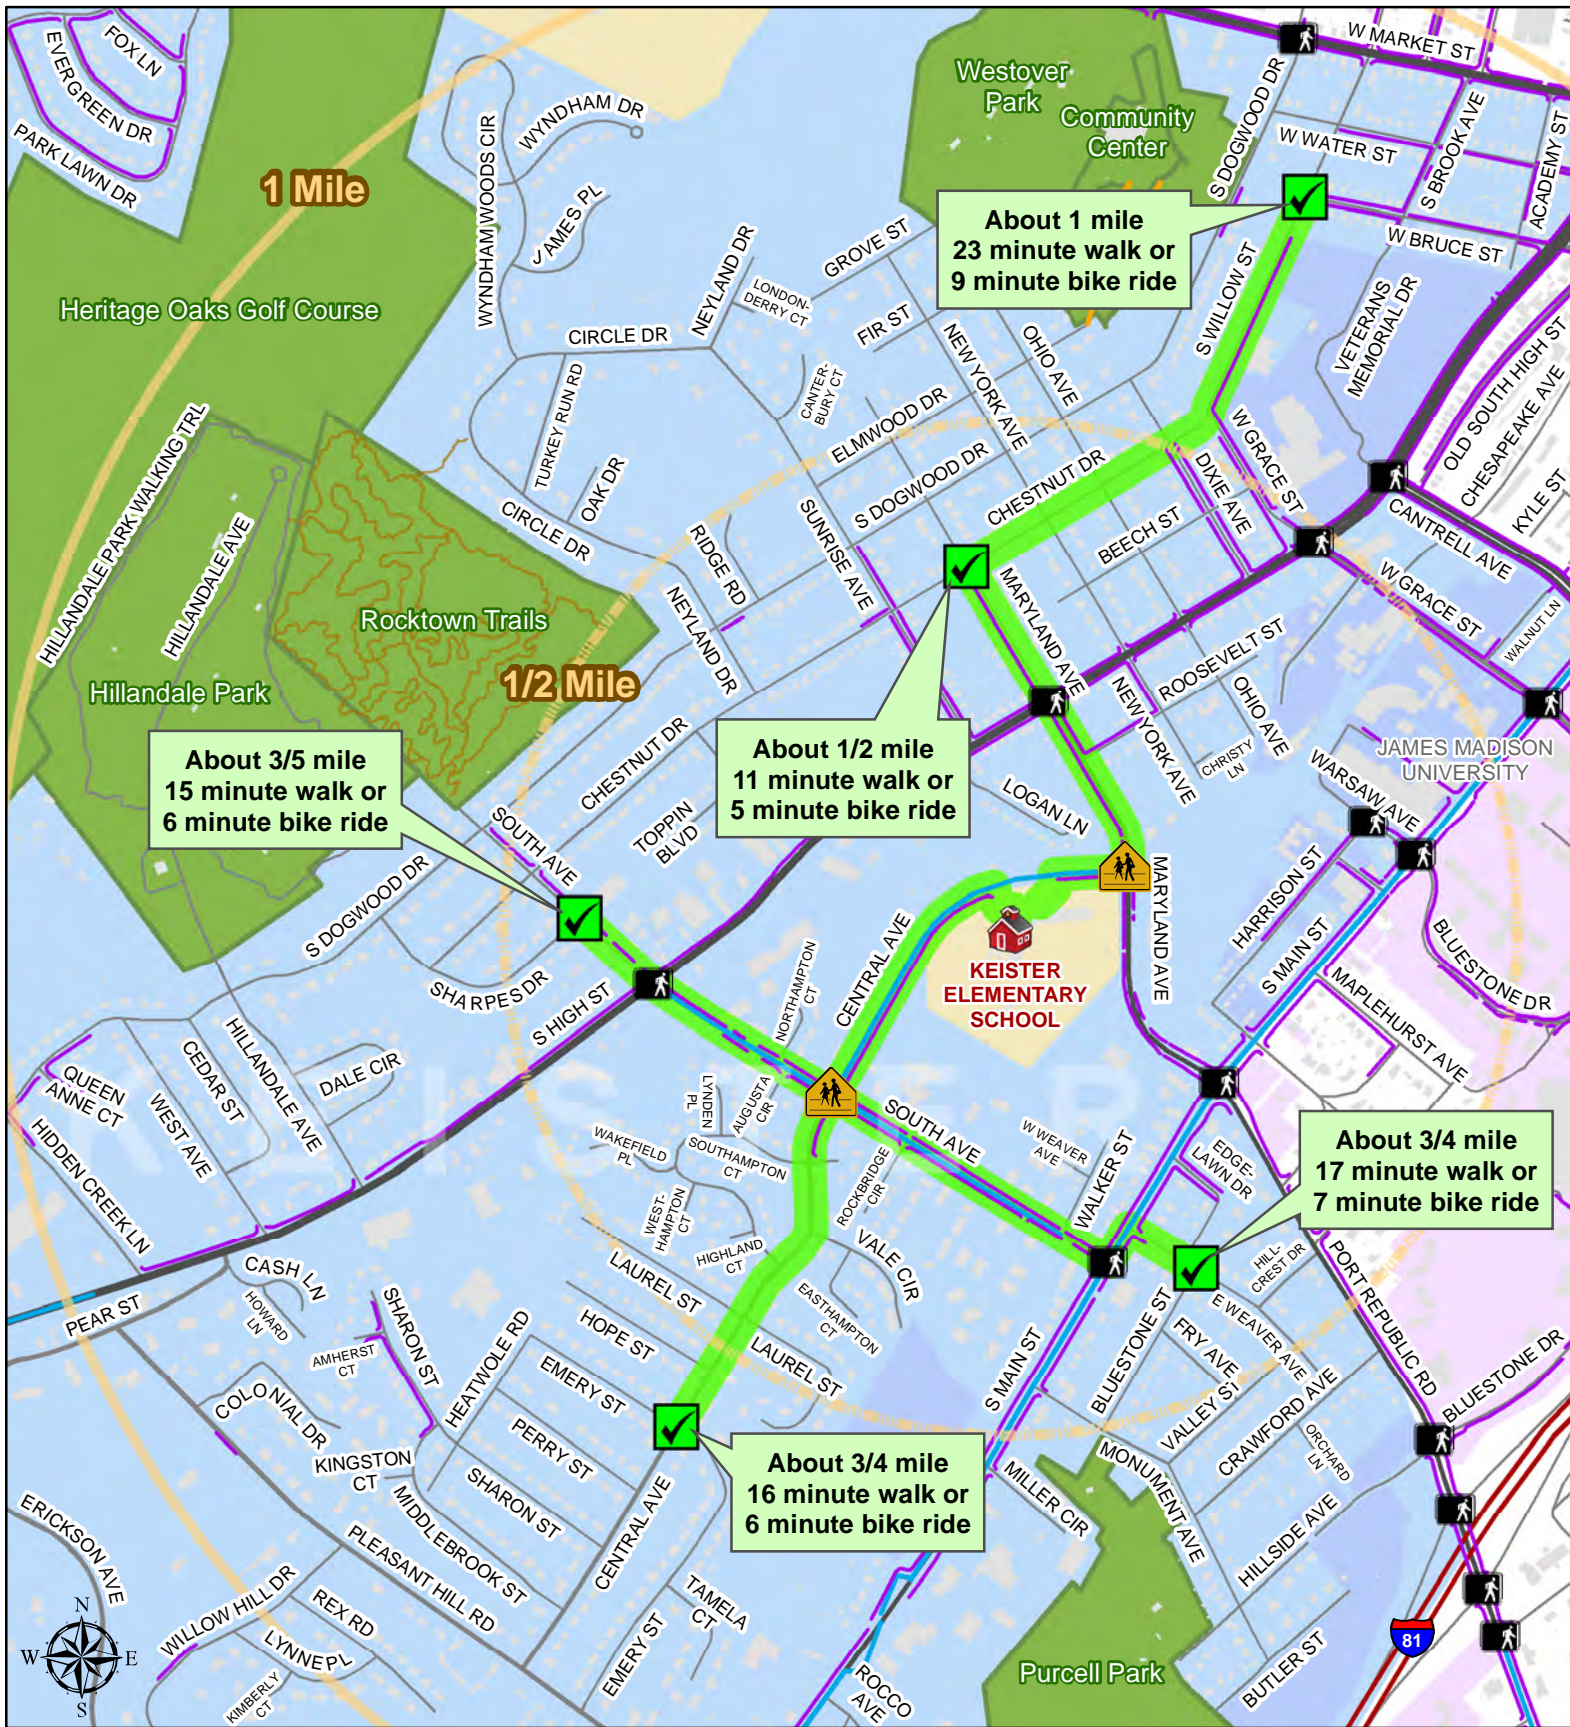

Keister Elementary School

Recommended Walking & Biking Routes to School

- Gathering Location
- Recommended Route to School
- Sidewalk
- Crossing Guard
- Bicycle Lanes
- Shared Use Path
- Traffic Signal with Crosswalk Signal
- Traffic Signal (No Crosswalk Signal)

This map is a guide to help parents select a route for their student to walk or bike to school. You should preview the route with your child to ensure it is the safest route between your home and school, and teach your child to obey traffic safety rules along the route. Local authorities do not supervise the routes on this map and are not responsible for students while they travel to/from school.