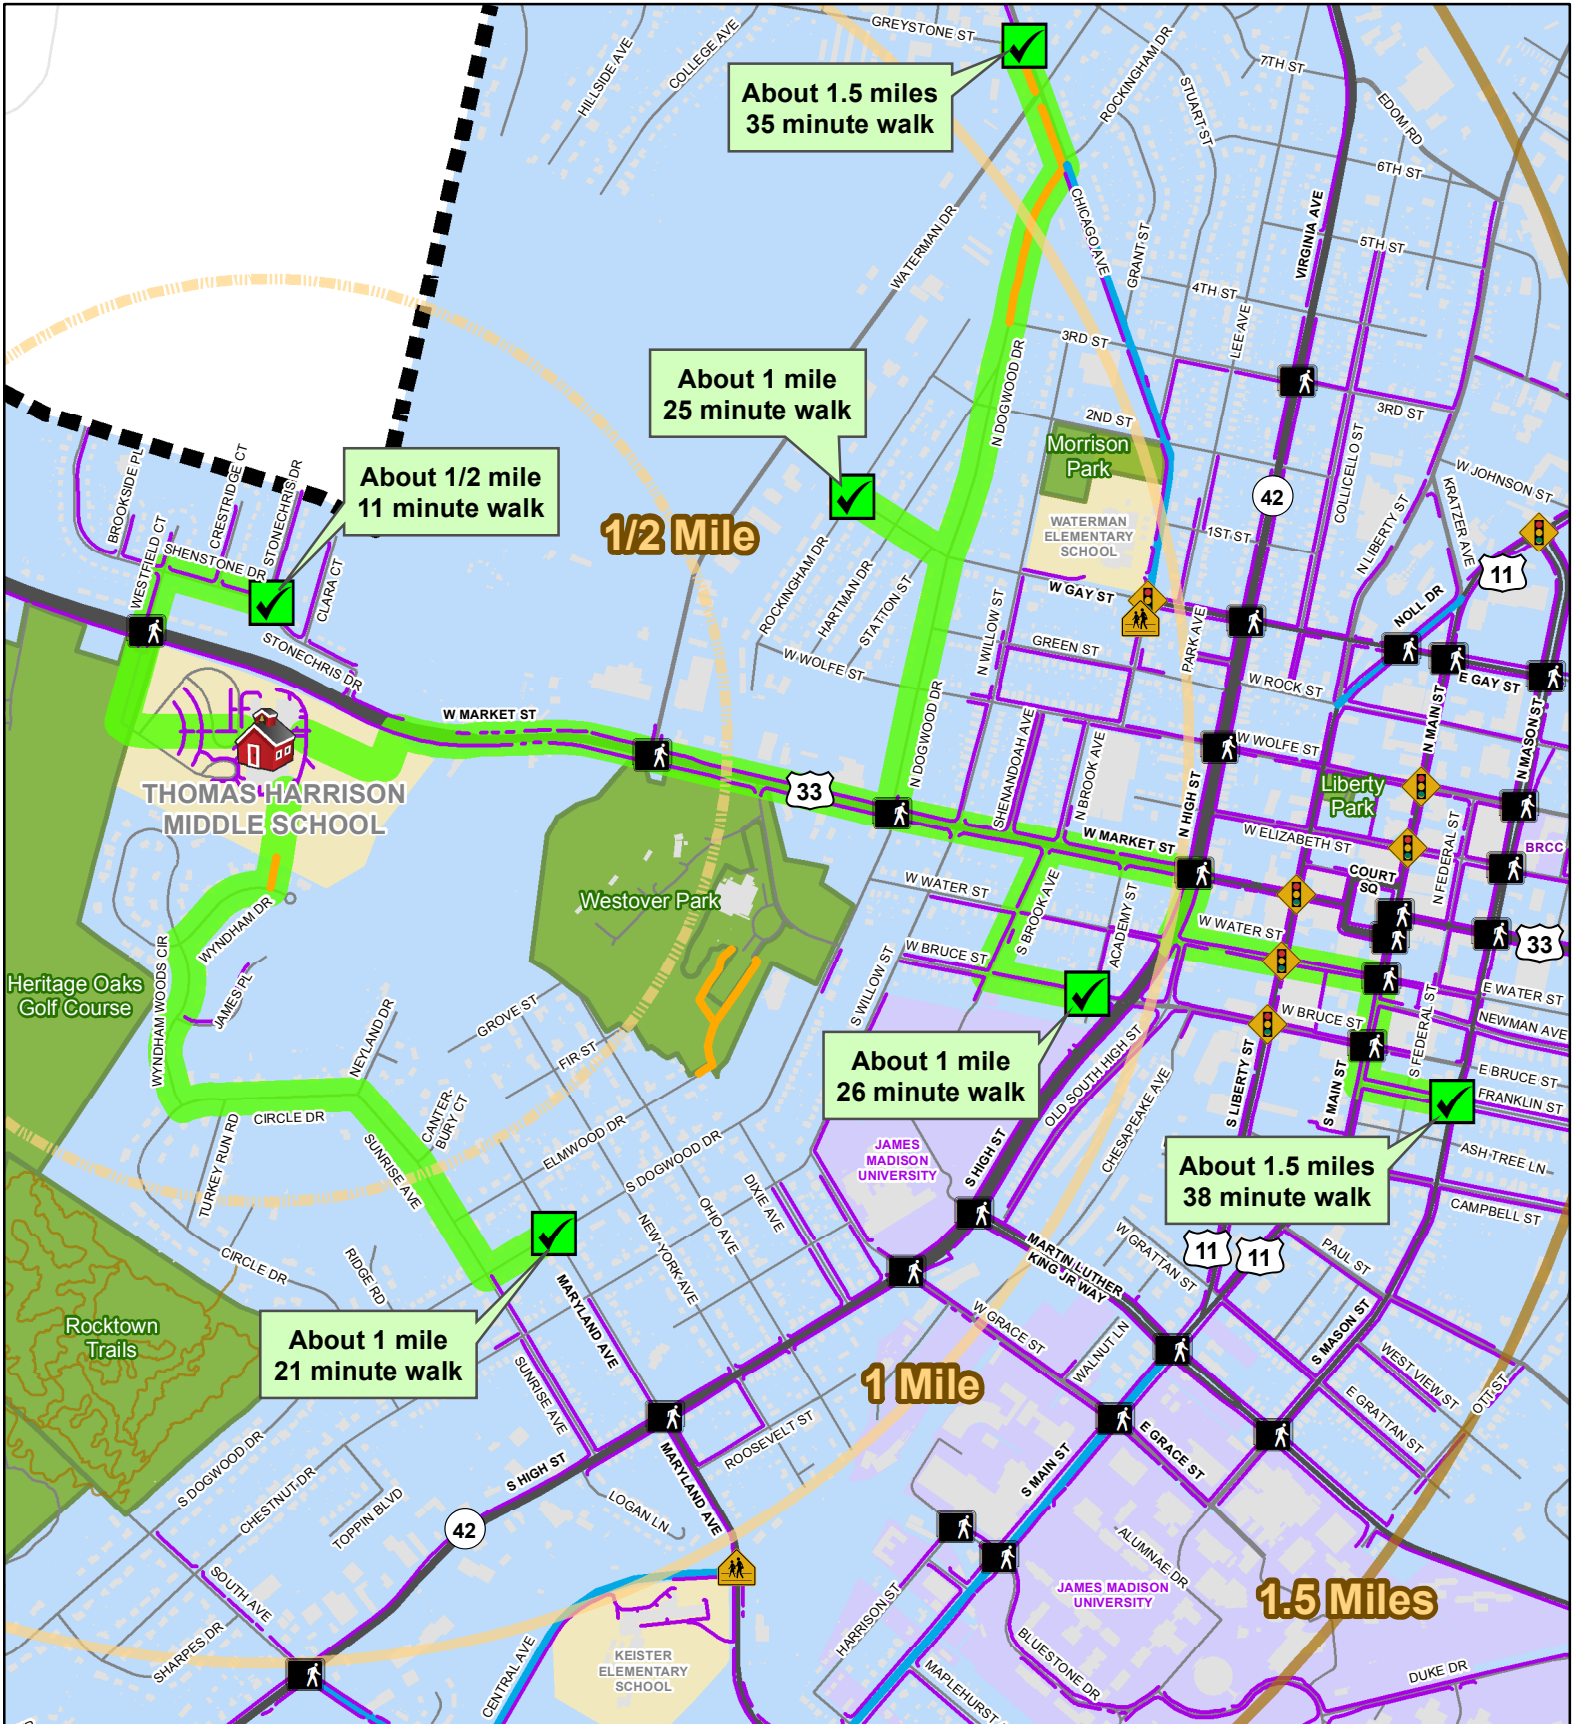

Thomas Harrison Middle School Recommended Walking Routes to School

- Gathering Location
- Recommended Route to School
- Sidewalk
- Crossing Guard
- Bicycle Lanes
- Shared Use Path
- Traffic Signal with Crosswalk Signal
- Traffic Signal (No Crosswalk Signal)

This map is a guide to help parents select a route for their student to walk or bike to school. You should preview the route with your child to ensure it is the safest route between your home and school, and teach your child to obey traffic safety rules along the route. Local authorities do not supervise the routes on this map and are not responsible for students while they travel to/from school.