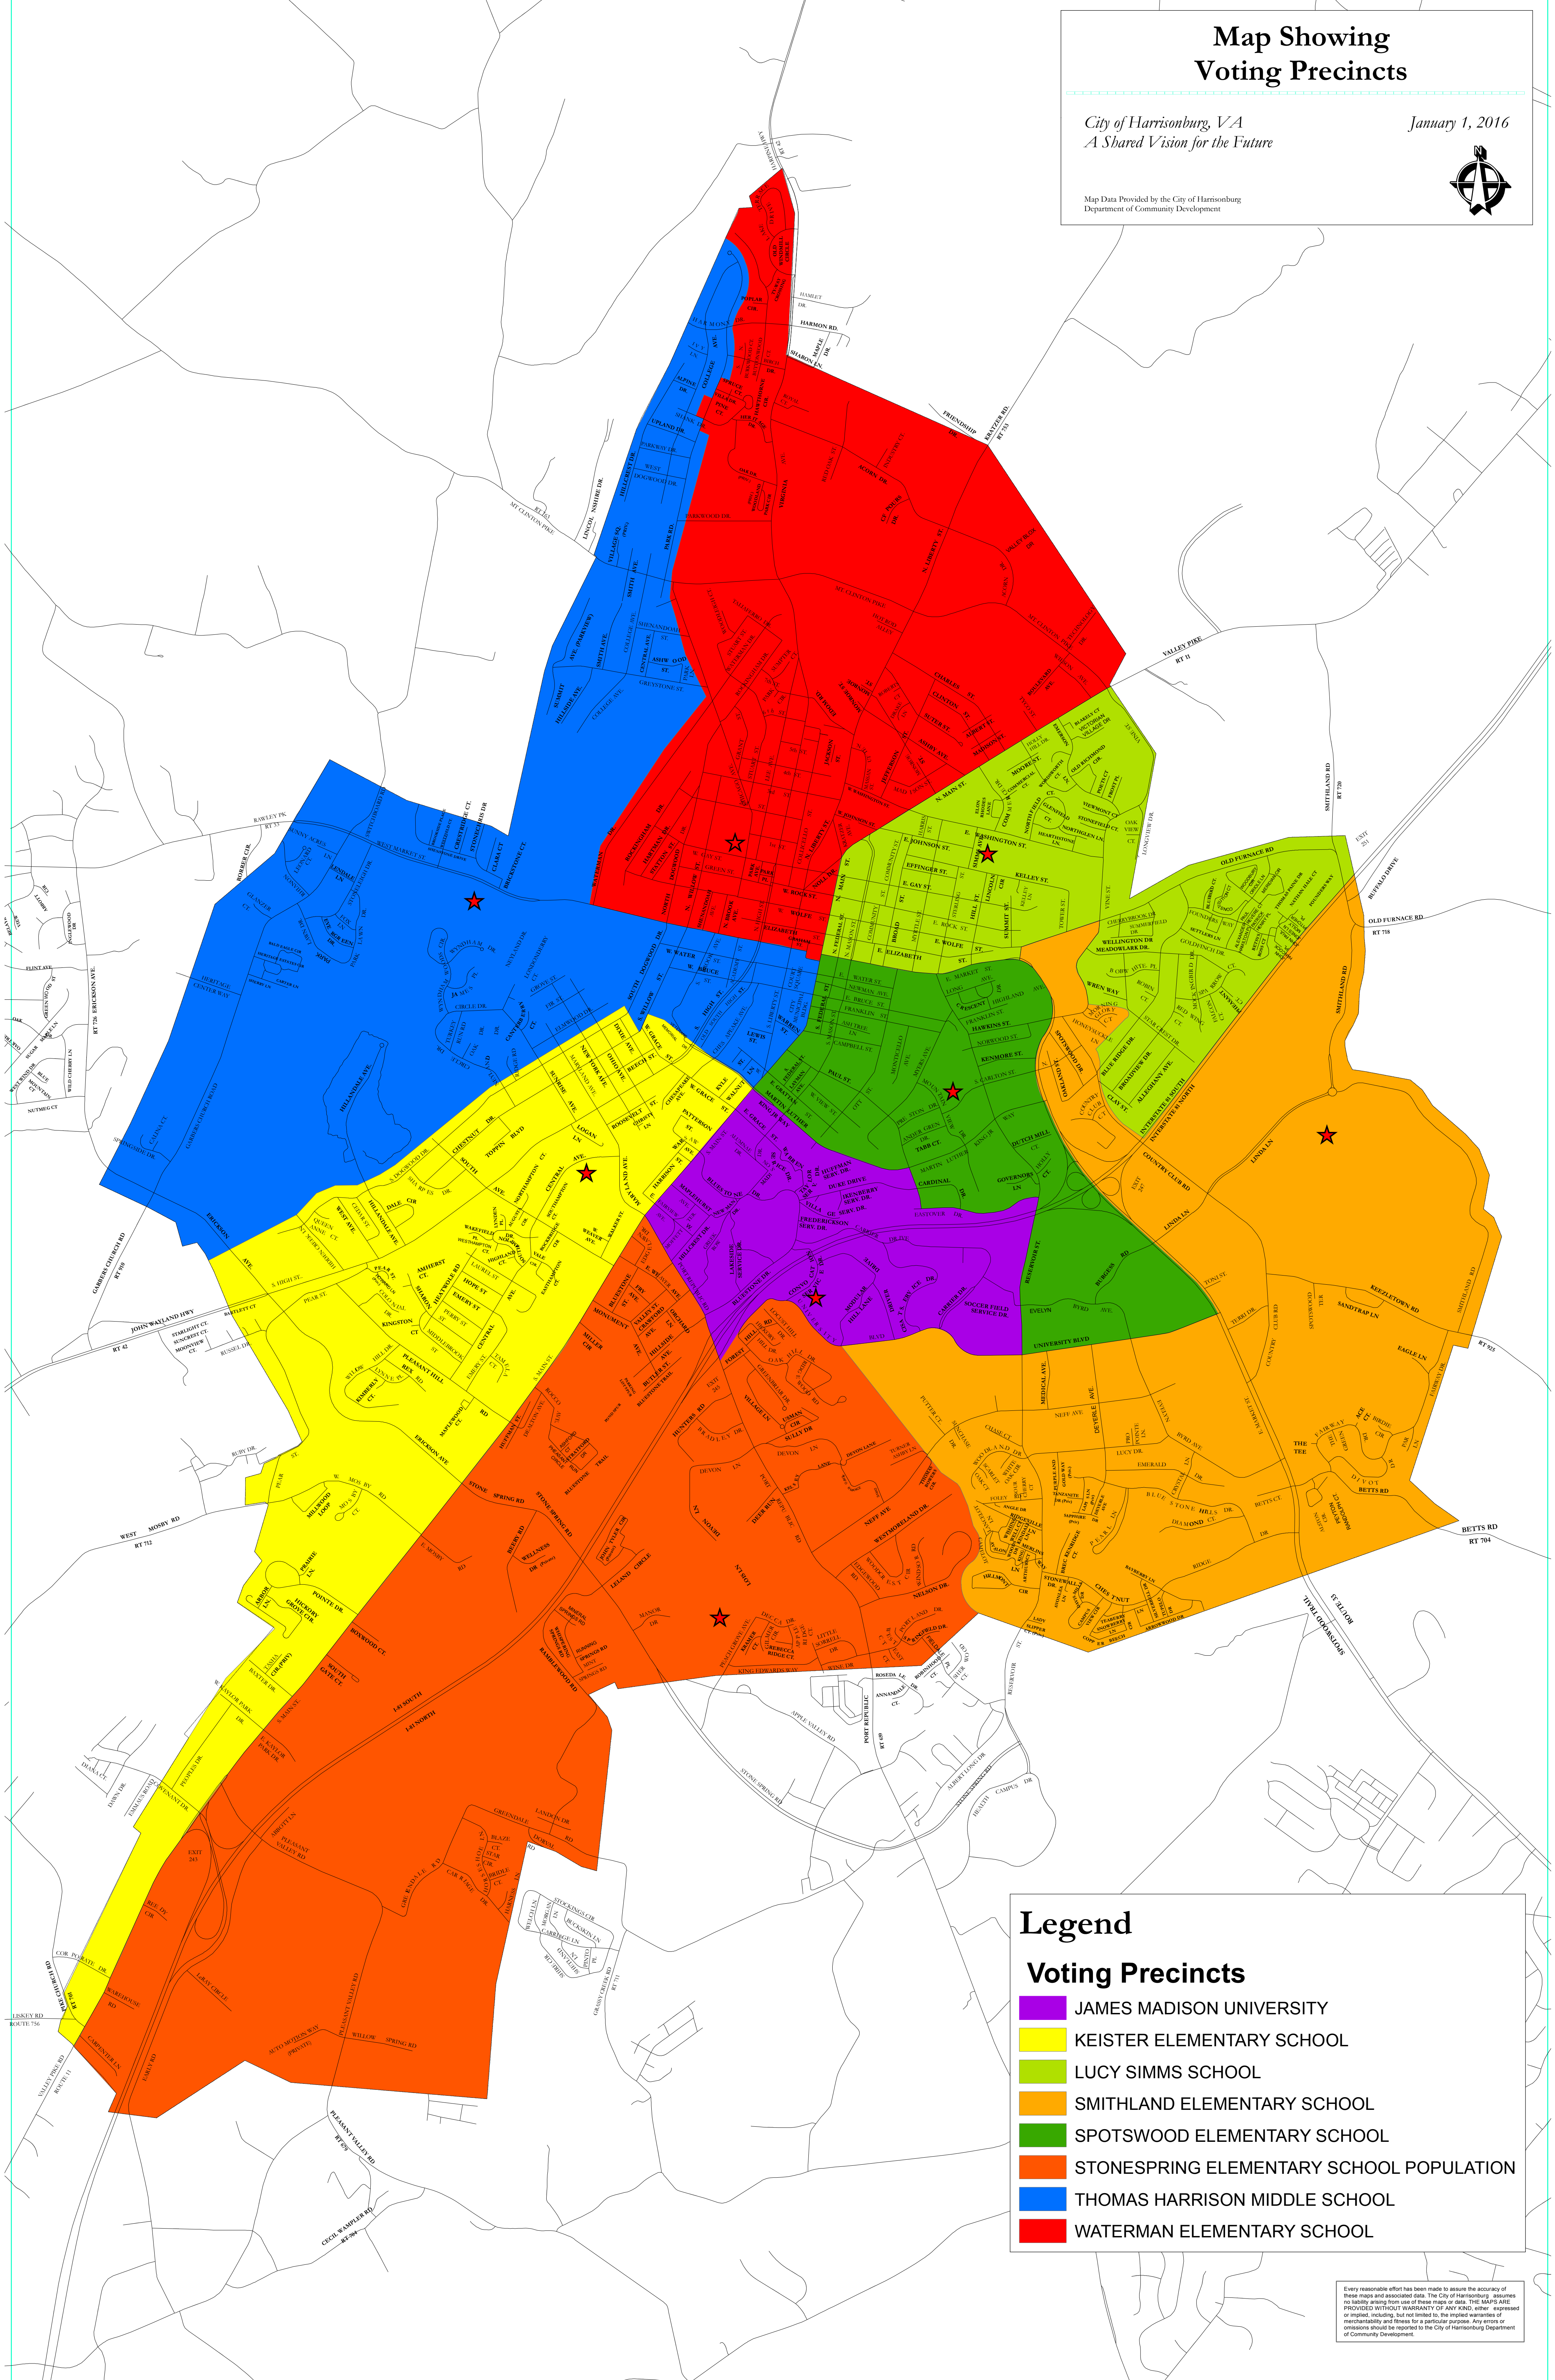

Map Showing Voting Precincts

City of Harrisonburg, VA
A Shared Vision for the Future

January 1, 2016

Legend

Voting Precincts

- JAMES MADISON UNIVERSITY
- KEISTER ELEMENTARY SCHOOL
- LUCY SIMMS SCHOOL
- SMITHLAND ELEMENTARY SCHOOL
- SPOTSWOOD ELEMENTARY SCHOOL
- STONESPRING ELEMENTARY SCHOOL POPULATION
- THOMAS HARRISON MIDDLE SCHOOL
- WATERMAN ELEMENTARY SCHOOL