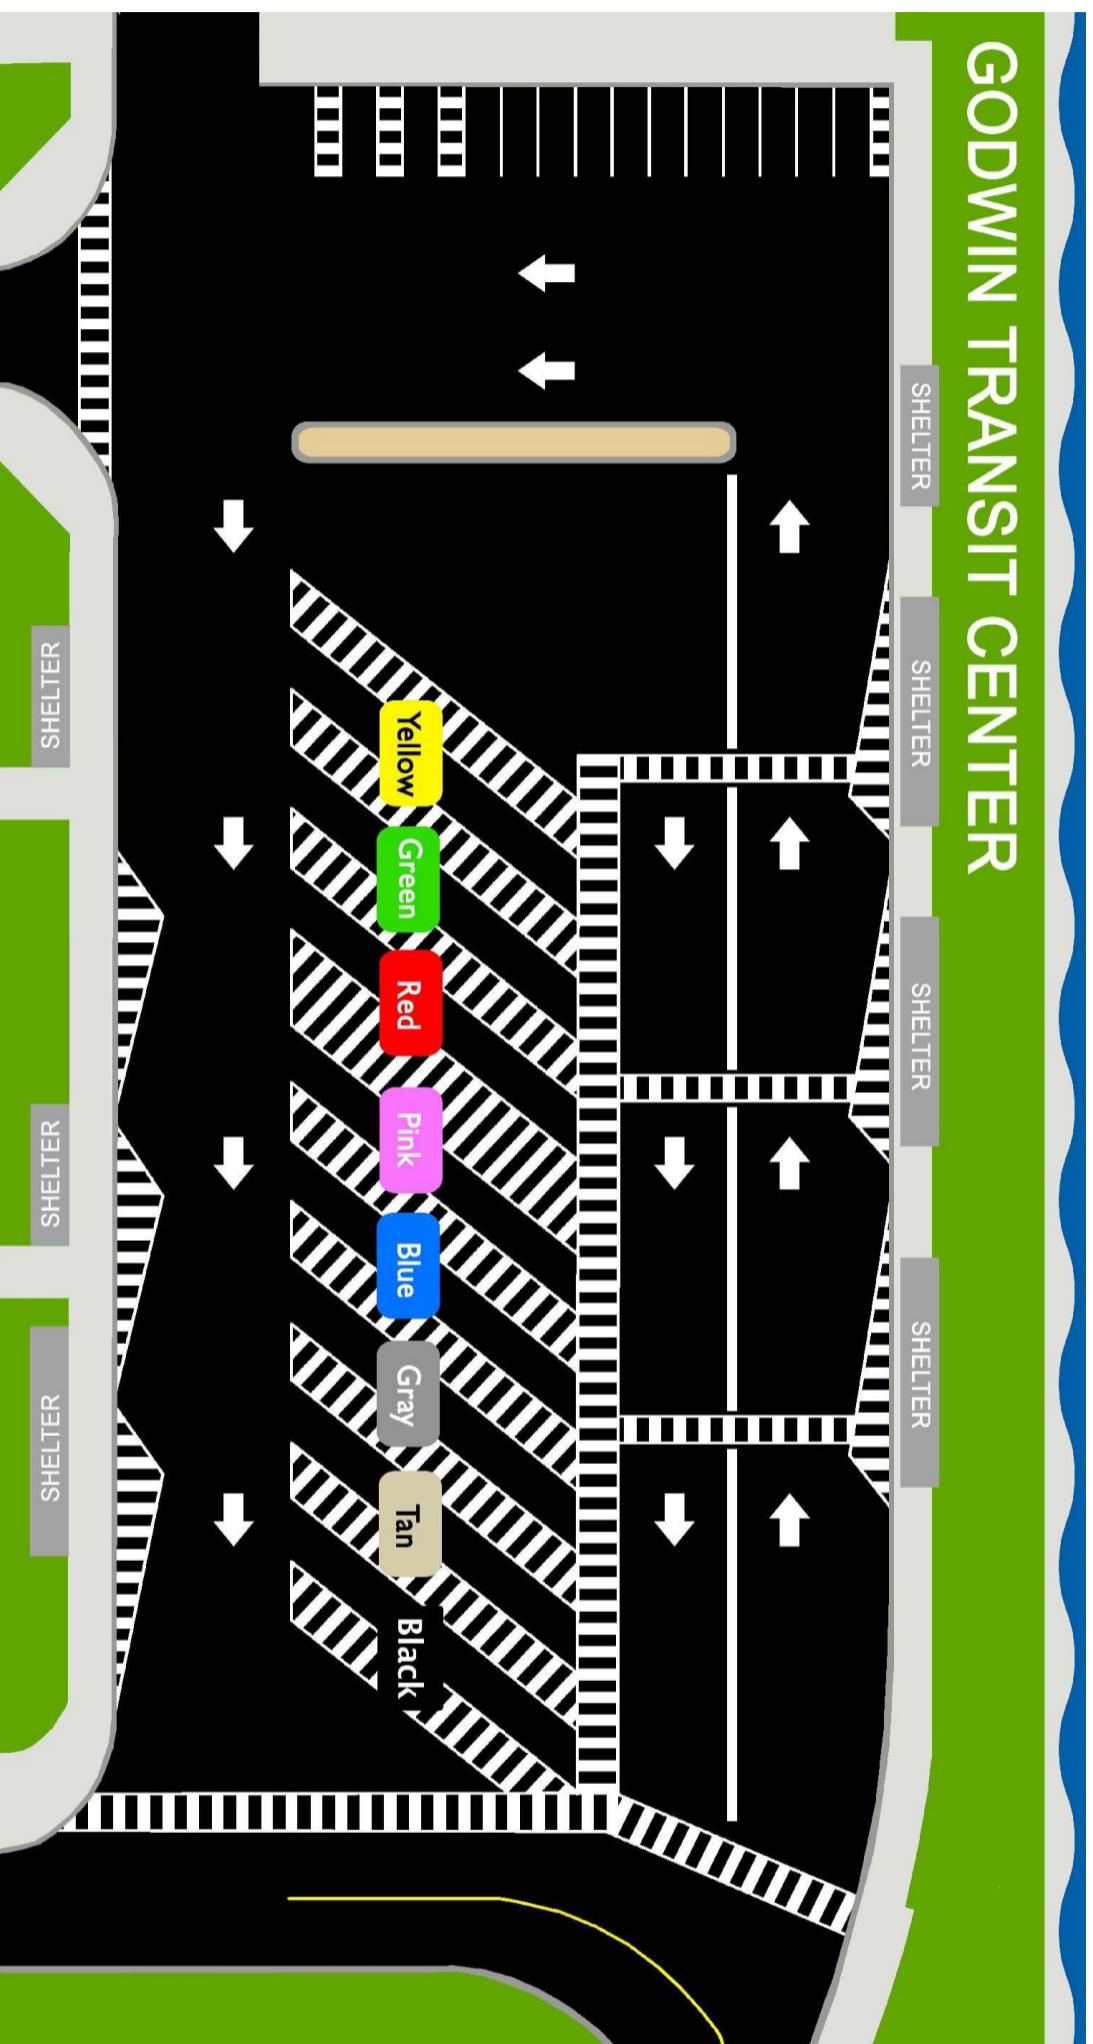

GODWIN TRANSIT CENTER