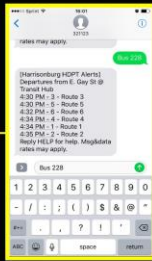

Where's the Bus?

Know where your bus is this instant

HDPT
hdpt.com

BUS STOP

For Arrival Info
Text **BUS 228** to 321123
Visit ride.hdpt.com
Download [The myStop™ app](#)

Text **BUS** and the stop ID to 321123