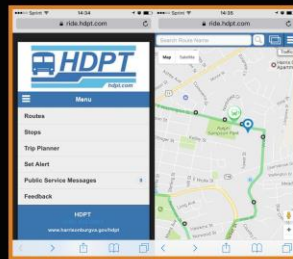

Where's the Bus?

Know where your bus is this instant

HDPT
hdpt.com

BUS STOP

For Arrival Info
Text **BUS 228** to 321123
Visit ride.hdpt.com
Download [The myStop™ app](#)

Text **BUS** and the stop ID to 321123

Go Online

Download the FREE myStop app

1. In both the FREE app and online, you can now:
2. Watch your bus
   - Plan your trip
   - Set alerts

Harrisonburg
VIRGINIA