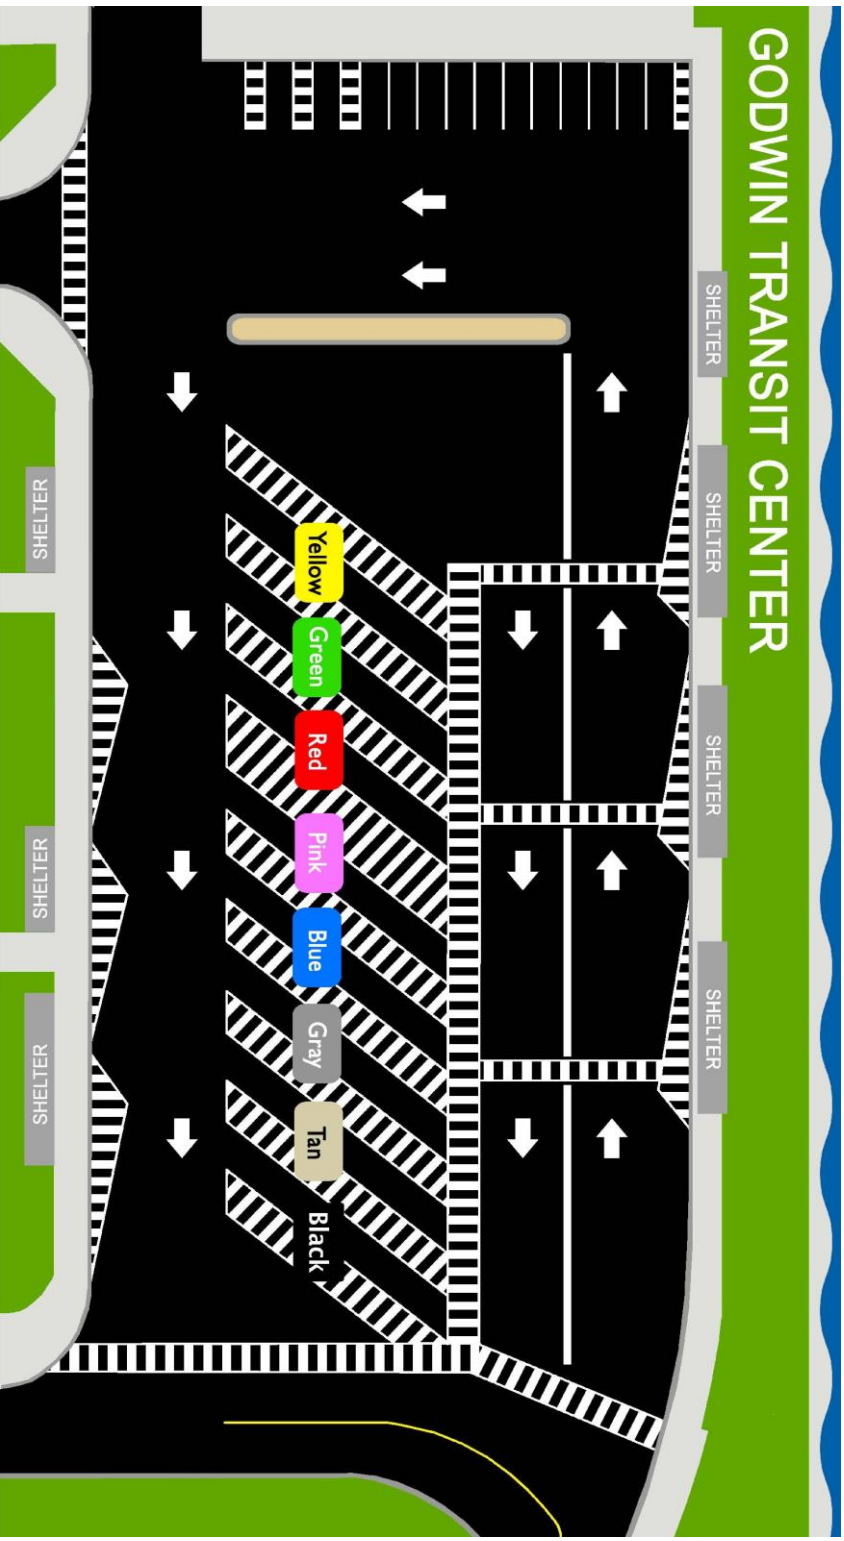

GODWIN TRANSIT CENTER