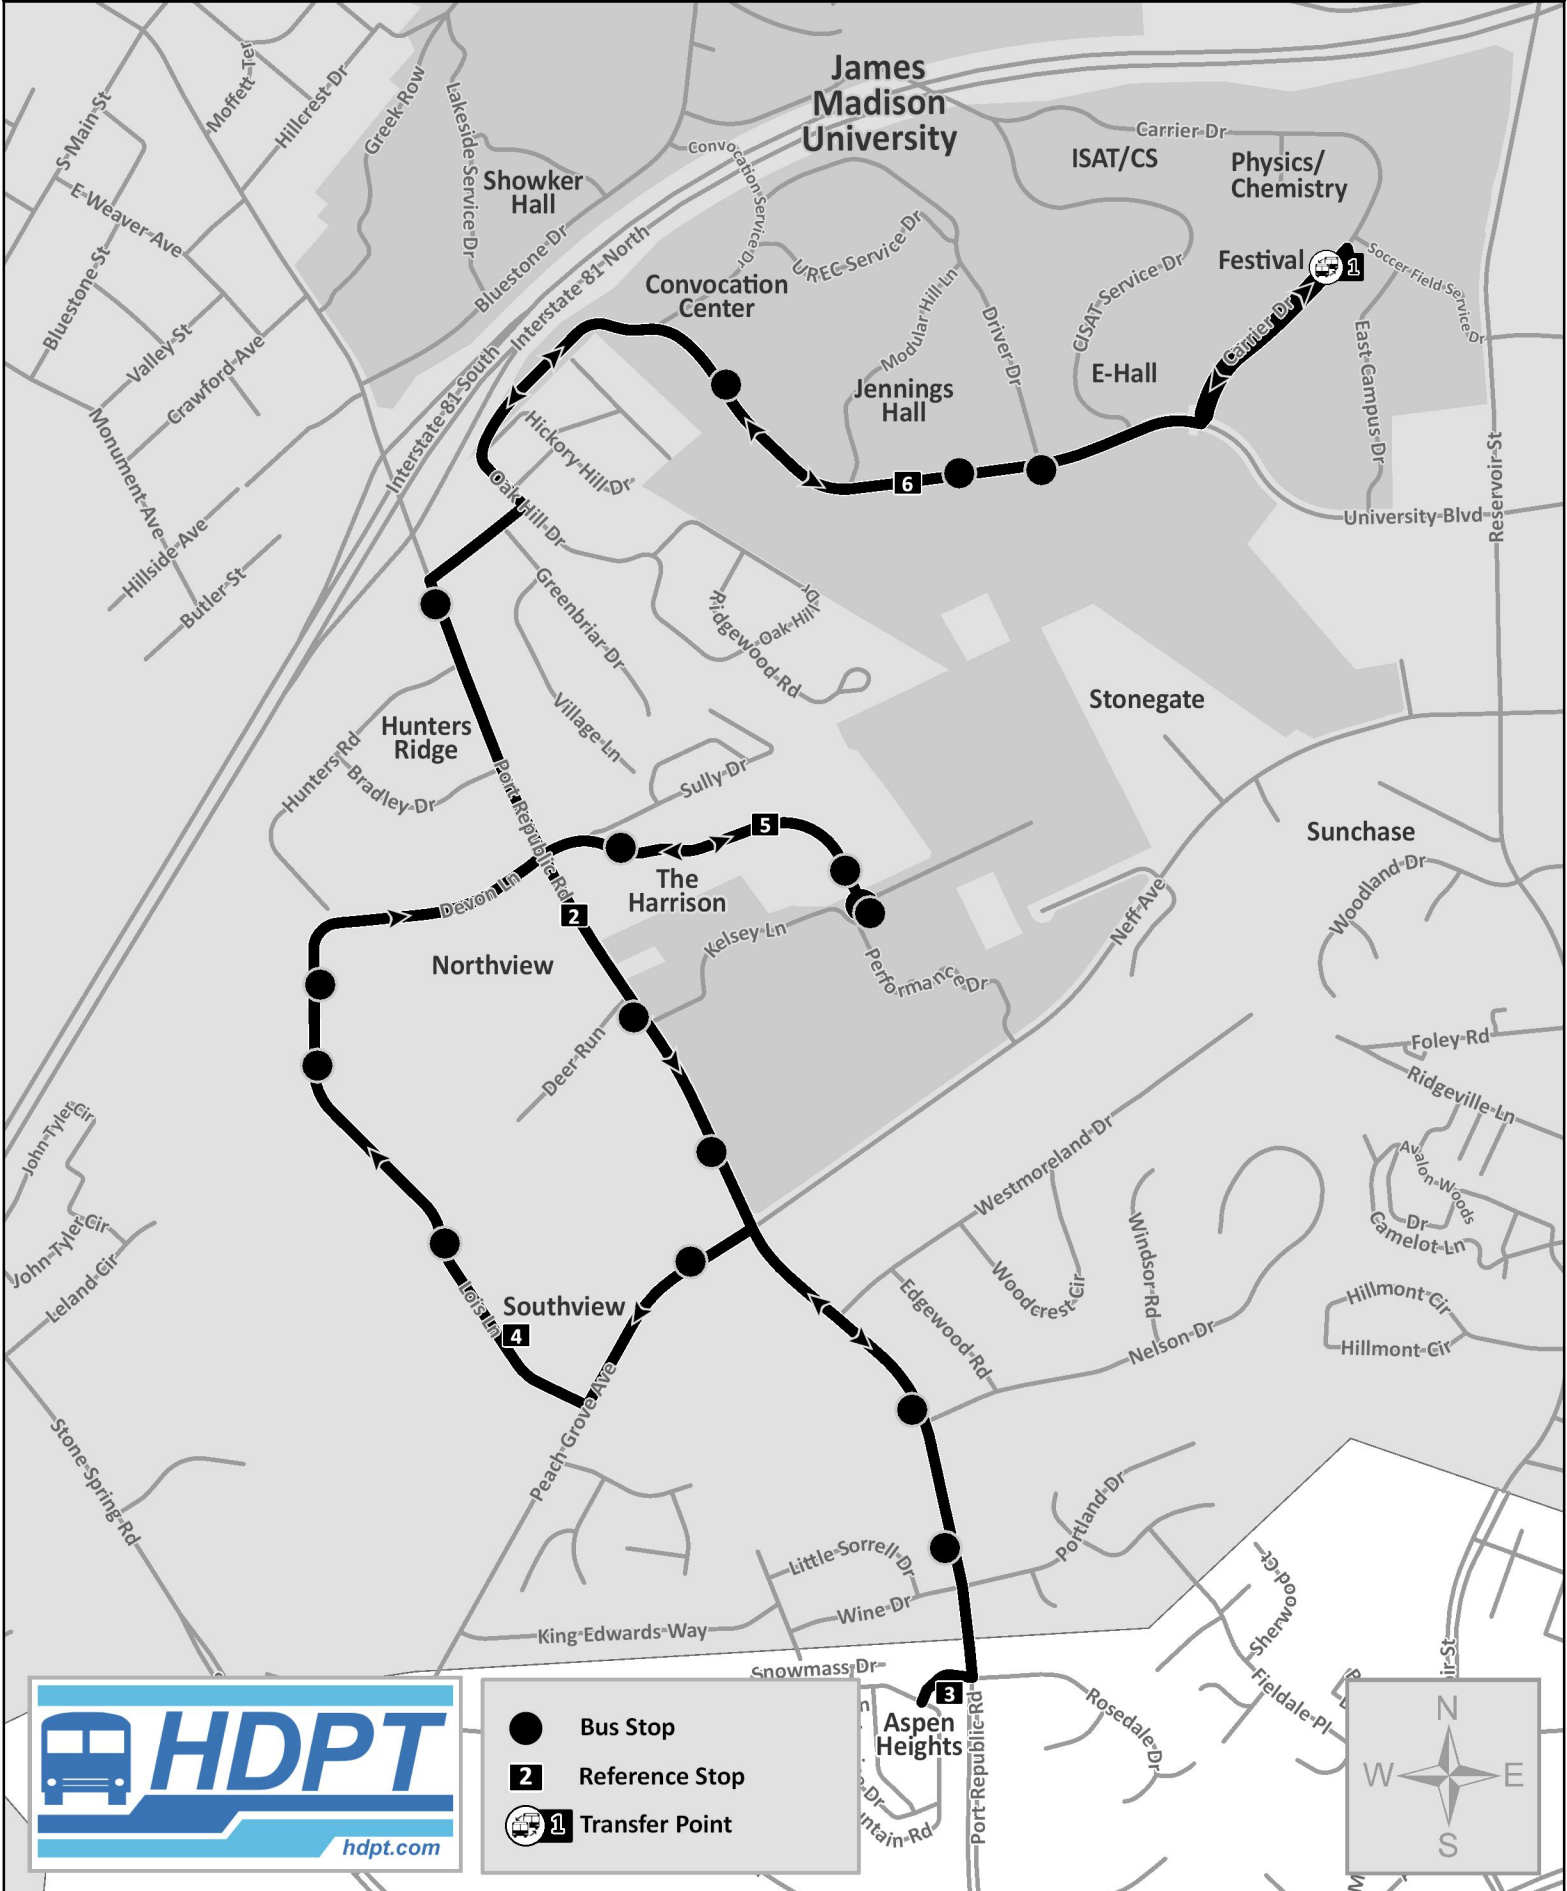

BLACK LINE

Hours of Operation
Monday - Thursday: 7:20 am - 10:30 pm
Friday: 7:20 am - 1:30 am

- Bus Stop
- 2 Reference Stop
- 1 Transfer Point