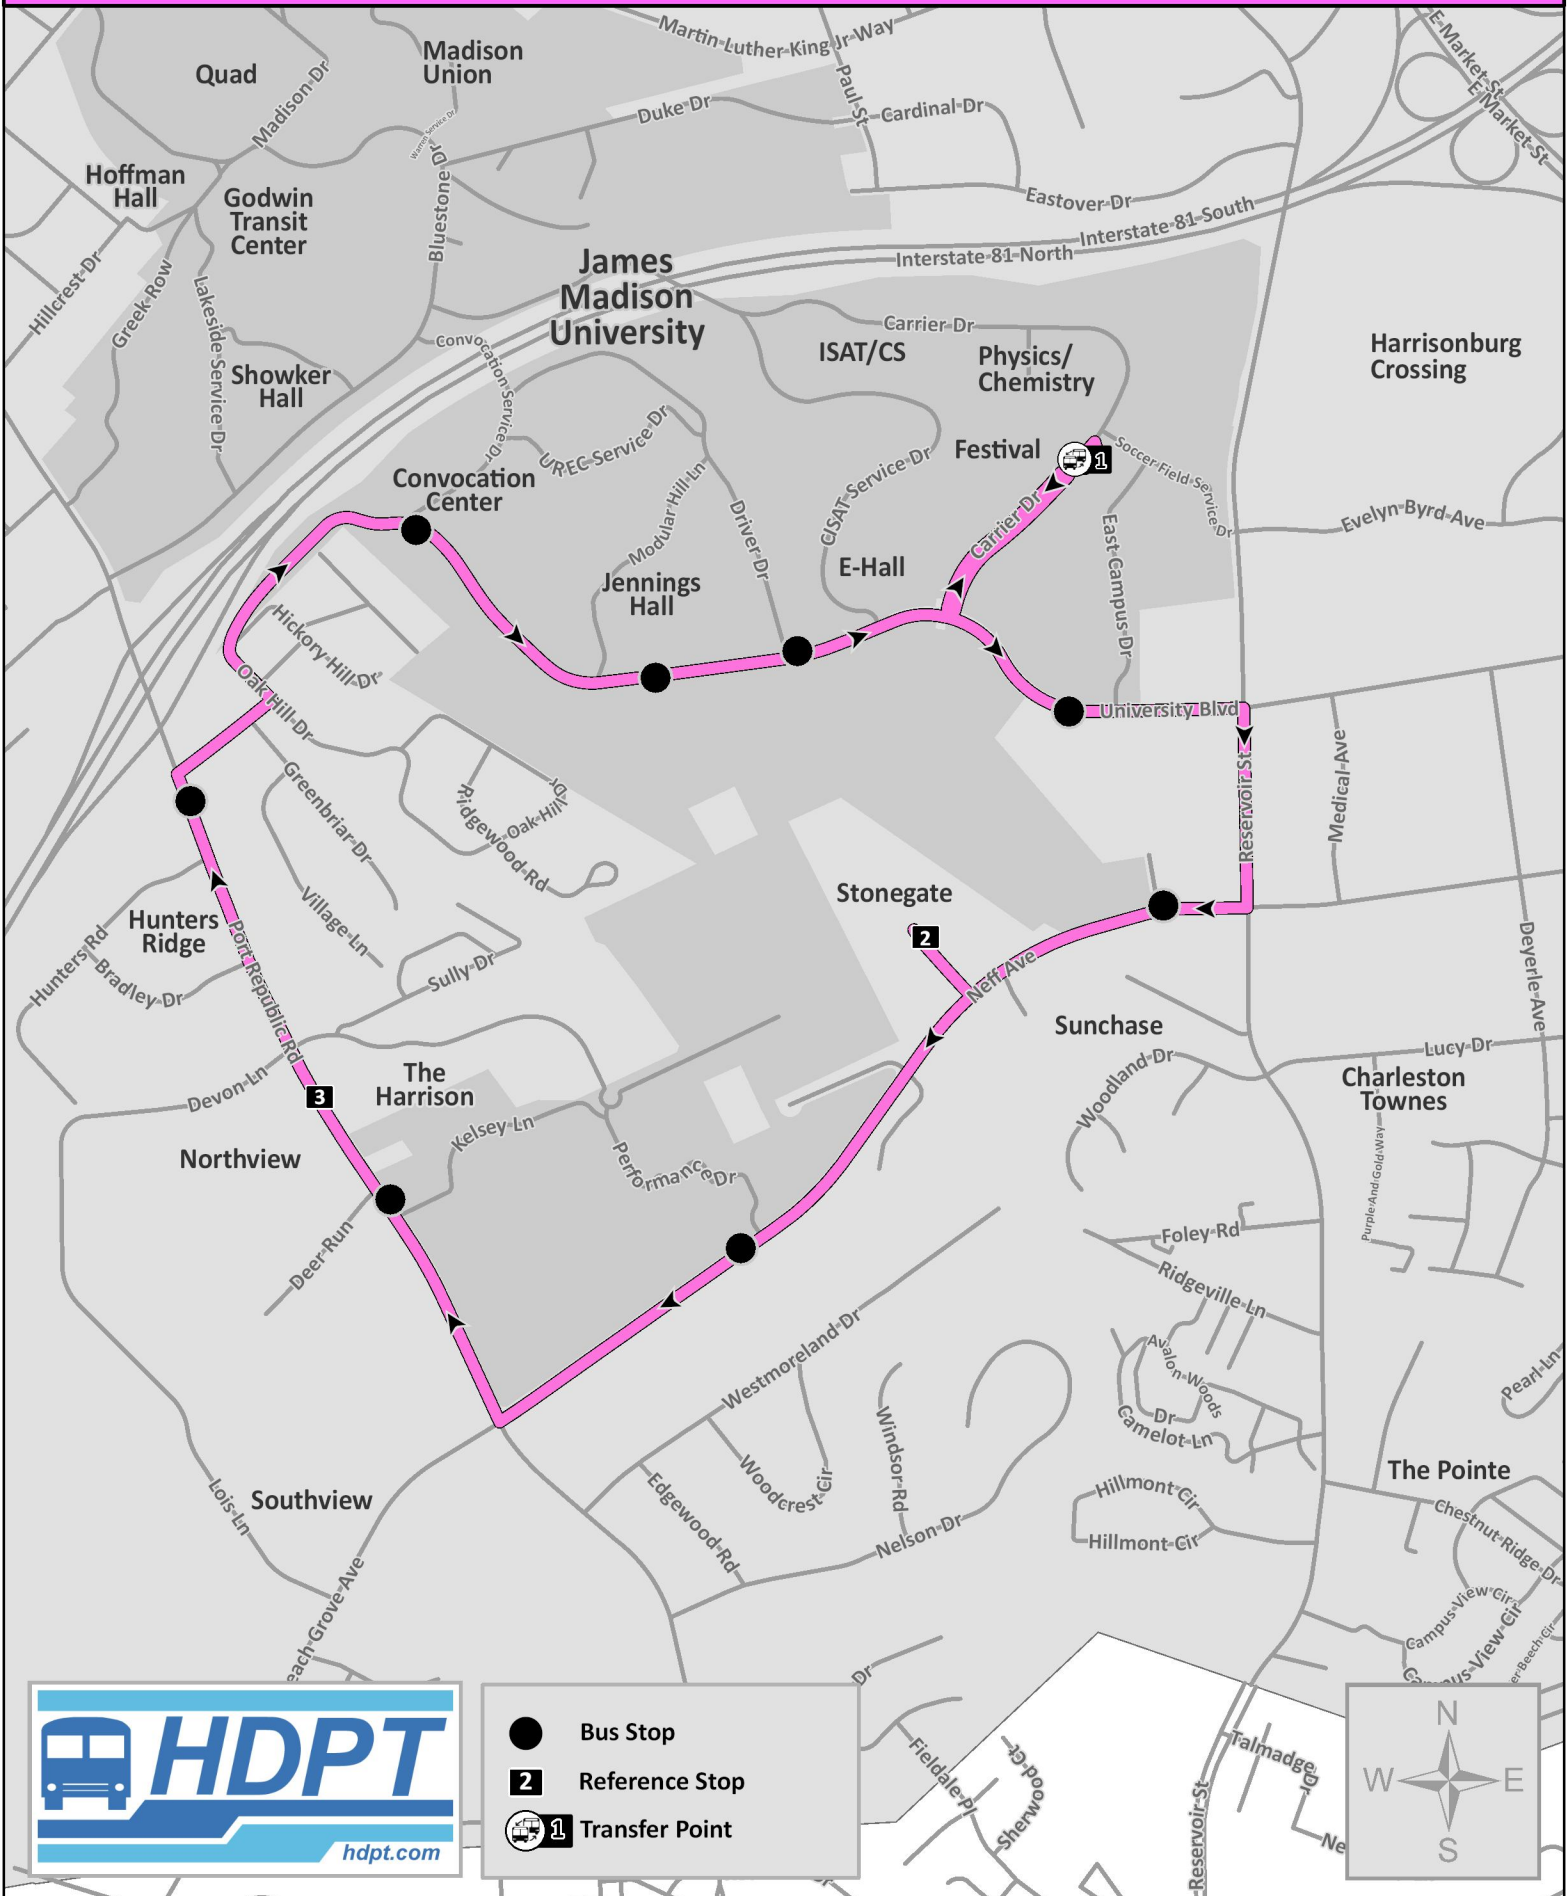

PINK LINE

Hours of Operation
Monday - Thursday: 7:30 am - 10:44 pm
Friday: 7:30 am - 1:44 am

- Bus Stop
- Reference Stop
- Transfer Point