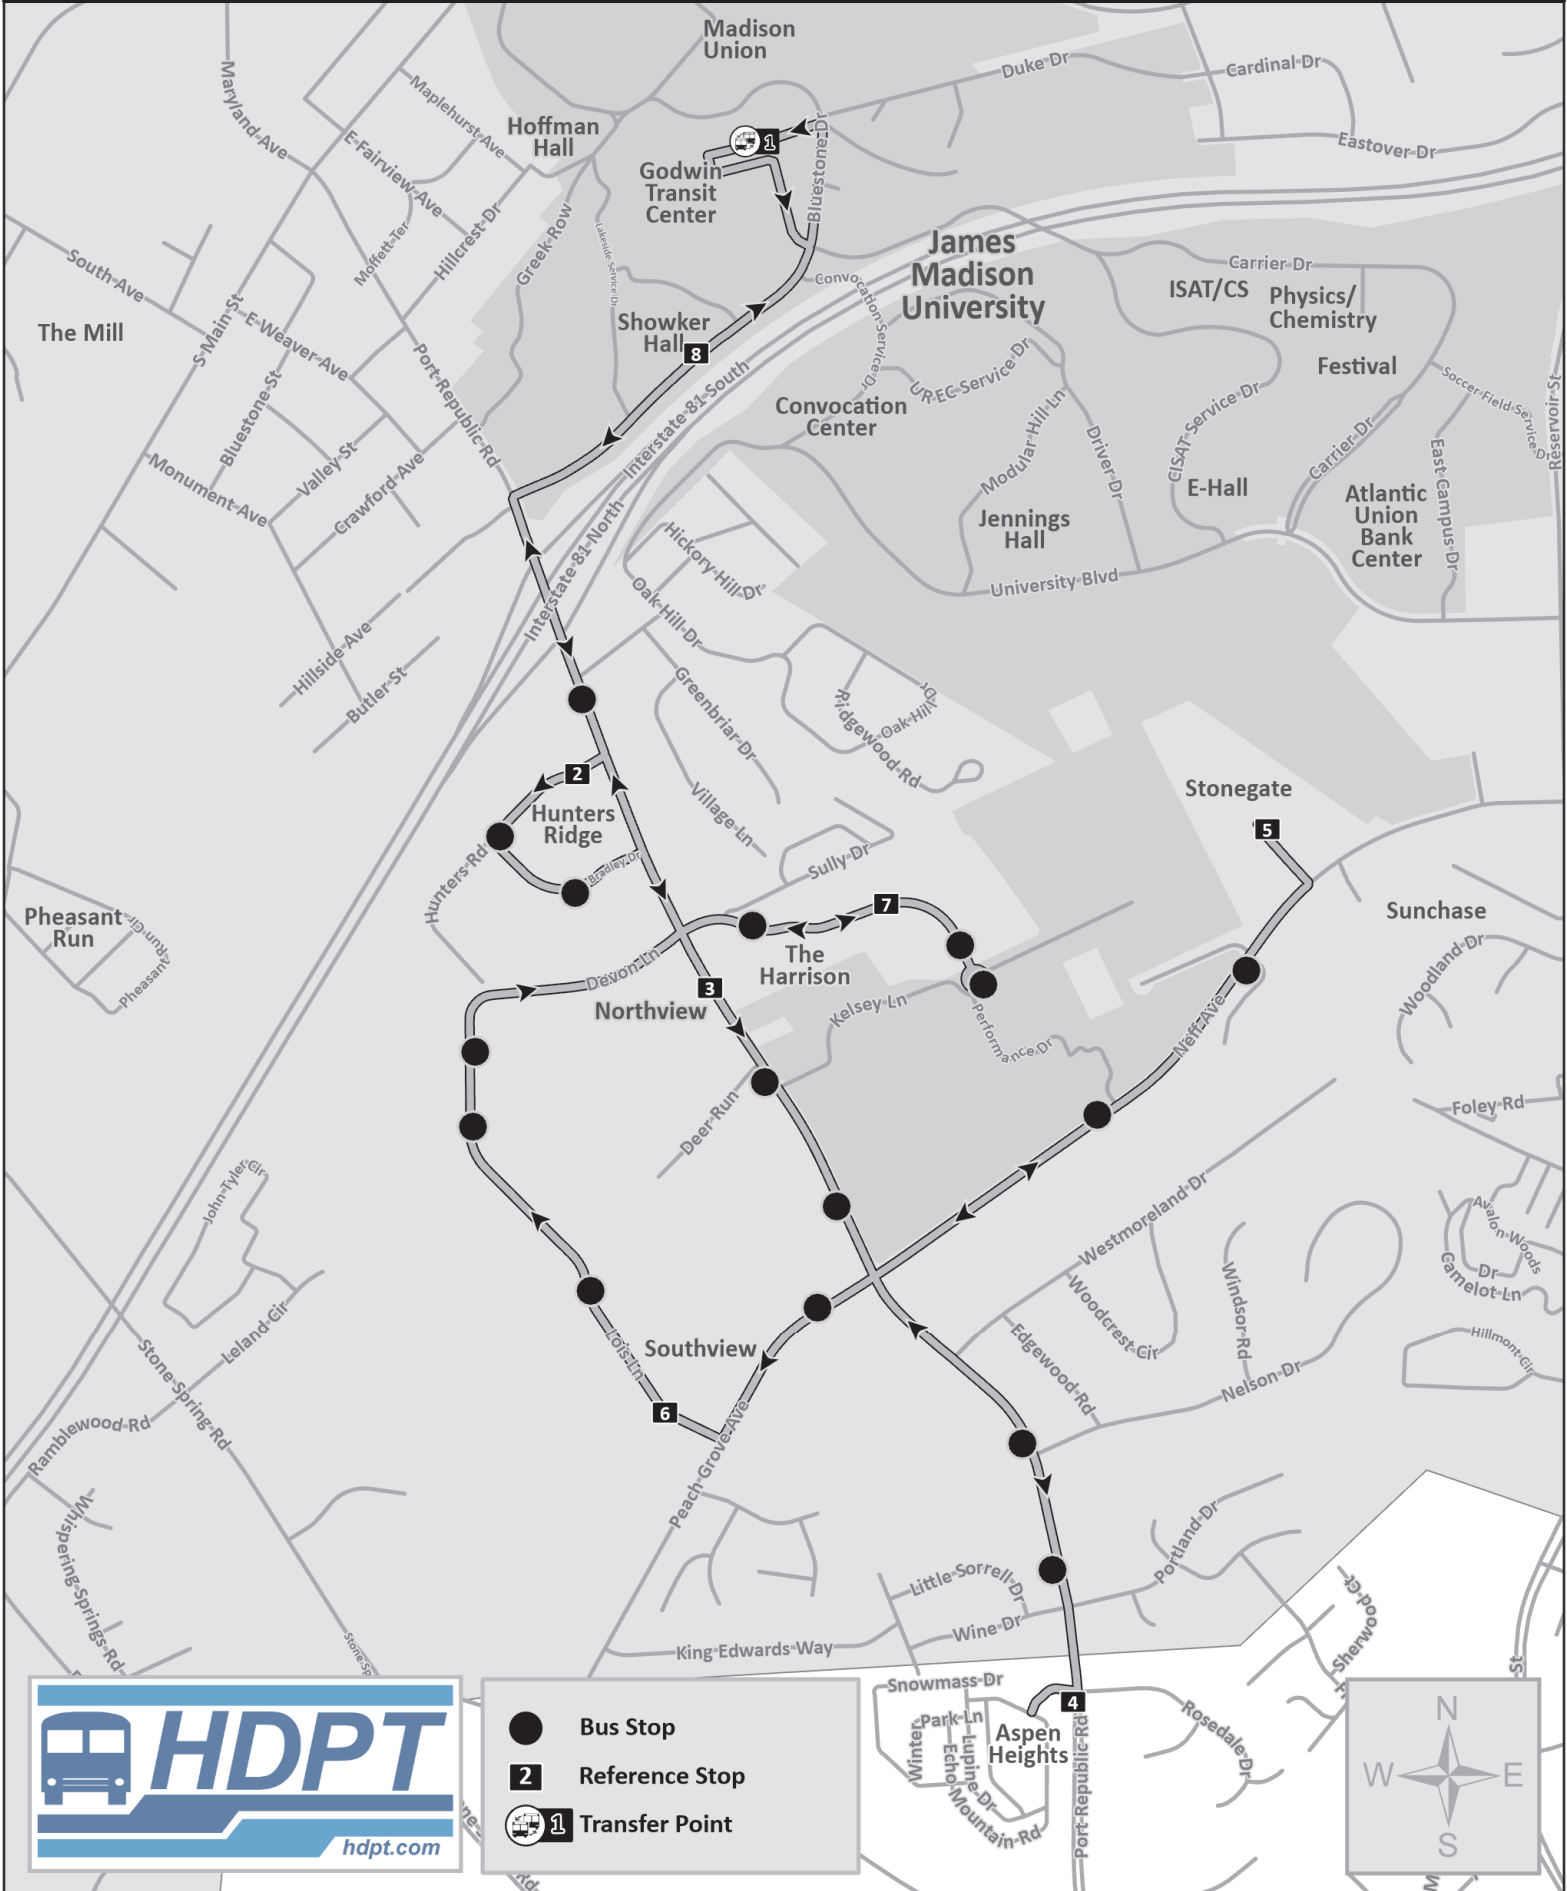

SILVER LINE

Hours of Operation
Monday - Friday: 7:00 pm - 10:47 pm

-  Bus Stop
-  Reference Stop
-  Transfer Point

SILVER LINE

	Godwin Transit Center 1 Departs	Hunter's Ridge 2	Northview 3	The Cottages 4	Arcadia 5	Southview 6	The Harrison 7	across from Zane Showker Hall 8	Godwin Transit Center 1 Arrives	Hours of Operation:
SATURDAY ONLY	10:20 AM	10:24 AM	10:27 AM	10:30 AM	10:34 AM	10:37 AM	10:41 AM	10:45 AM	10:47 AM	Mon - Sat 7:00PM- 10:47PM
	11:00 AM	11:04 AM	11:07 AM	11:10 AM	11:14 AM	11:17 AM	11:21 AM	11:25 AM	11:27 AM	
	11:40 AM	11:44 AM	11:47 AM	11:50 AM	11:54 AM	11:57 AM	12:01 PM	12:05 PM	12:07 PM	
	12:20 PM	12:24 PM	12:27 PM	12:30 PM	12:34 PM	12:37 PM	12:41 PM	12:45 PM	12:47 PM	
	1:00 PM	1:04 PM	1:07 PM	1:10 PM	1:14 PM	1:17 PM	1:21 PM	1:25 PM	1:27 PM	
	1:40 PM	1:44 PM	1:47 PM	1:50 PM	1:54 PM	1:57 PM	2:01 PM	2:05 PM	2:07 PM	
	2:20 PM	2:24 PM	2:27 PM	2:30 PM	2:34 PM	2:37 PM	2:41 PM	2:45 PM	2:47 PM	
	3:00 PM	3:04 PM	3:07 PM	3:10 PM	3:14 PM	3:17 PM	3:21 PM	3:25 PM	3:27 PM	
	3:40 PM	3:44 PM	3:47 PM	3:50 PM	3:54 PM	3:57 PM	4:01 PM	4:05 PM	4:07 PM	WEEKEND SERVICE
	4:20 PM	4:24 PM	4:27 PM	4:30 PM	4:34 PM	4:37 PM	4:41 PM	4:45 PM	4:47 PM	
	5:00 PM	5:04 PM	5:07 PM	5:10 PM	5:14 PM	5:17 PM	5:21 PM	5:25 PM	5:27 PM	
	5:40 PM	5:44 PM	5:47 PM	5:50 PM	5:54 PM	5:57 PM	6:01 PM	6:05 PM	6:07 PM	
MON - SAT	6:20 PM	6:24 PM	6:27 PM	6:30 PM	6:34 PM	6:37 PM	6:41 PM	6:45 PM	6:47 PM	Saturday 10:20AM- 10:47PM
	7:00 PM	7:04 PM	7:07 PM	7:10 PM	7:14 PM	7:17 PM	7:21 PM	7:25 PM	7:27 PM	
	7:40 PM	7:44 PM	7:47 PM	7:50 PM	7:54 PM	7:57 PM	8:01 PM	8:05 PM	8:07 PM	
	8:20 PM	8:24 PM	8:27 PM	8:30 PM	8:34 PM	8:37 PM	8:41 PM	8:45 PM	8:47 PM	
	9:00 PM	9:04 PM	9:07 PM	9:10 PM	9:14 PM	9:17 PM	9:21 PM	9:25 PM	9:27 PM	
	9:40 PM	9:44 PM	9:47 PM	9:50 PM	9:54 PM	9:57 PM	10:01 PM	10:05 PM	10:07 PM	
	10:20 PM	10:24 PM	10:27 PM	10:30 PM	10:34 PM	10:37 PM	10:41 PM	10:45 PM	10:47 PM	