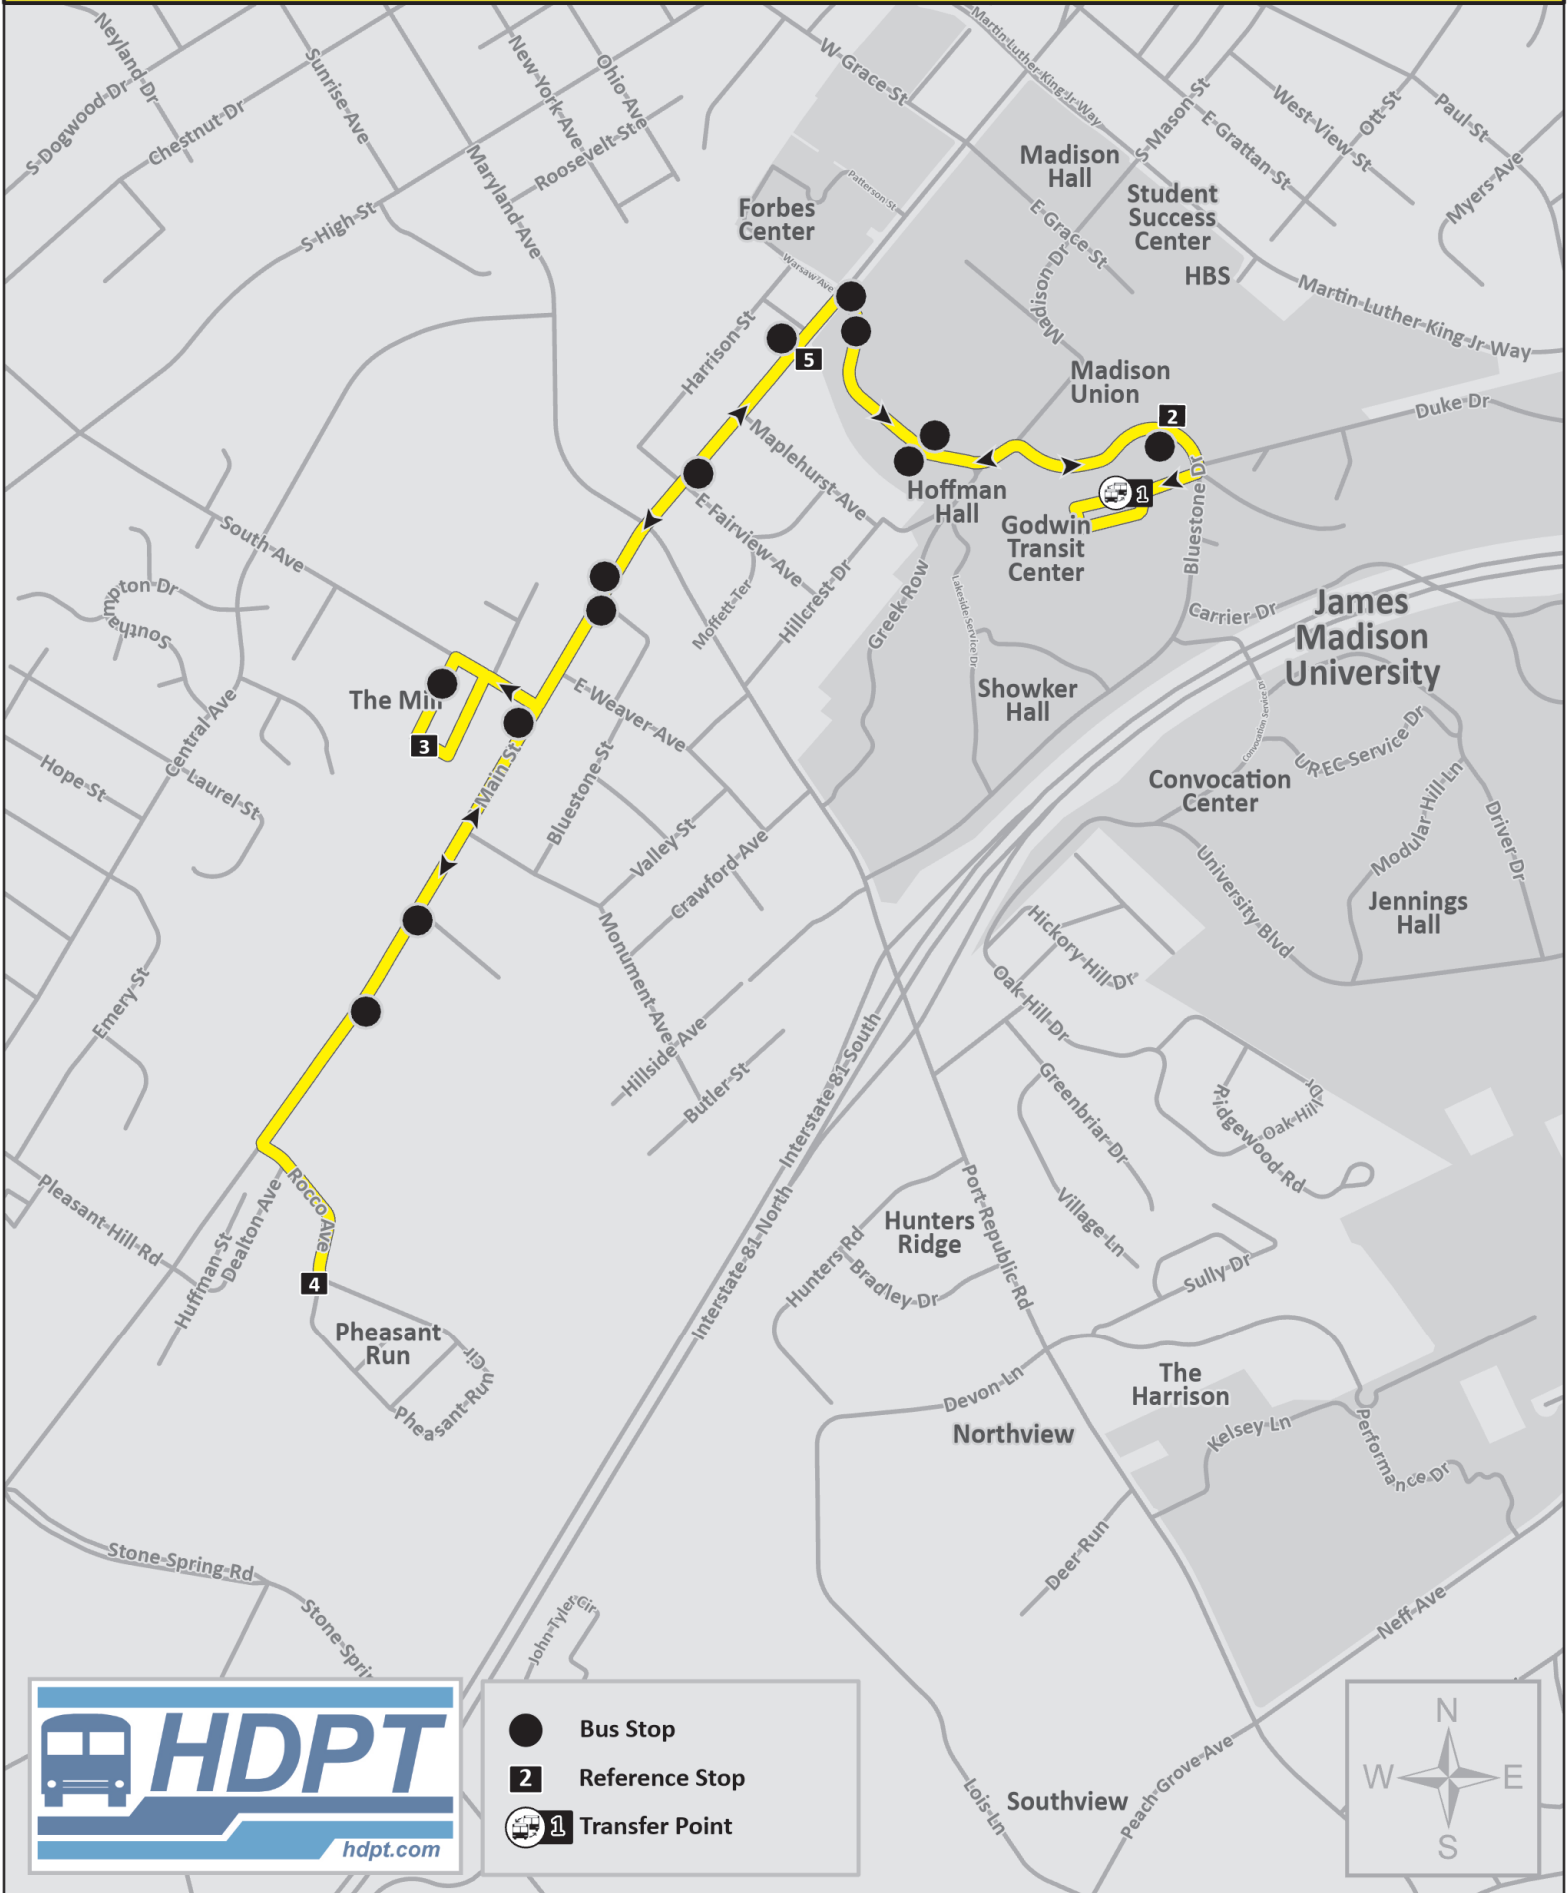

YELLOW LINE - NIGHT

Hours of Operation
Monday - Friday: 7:00 pm - 10:49 pm

- Bus Stop
- 2 Reference Stop
- 1 Transfer Point