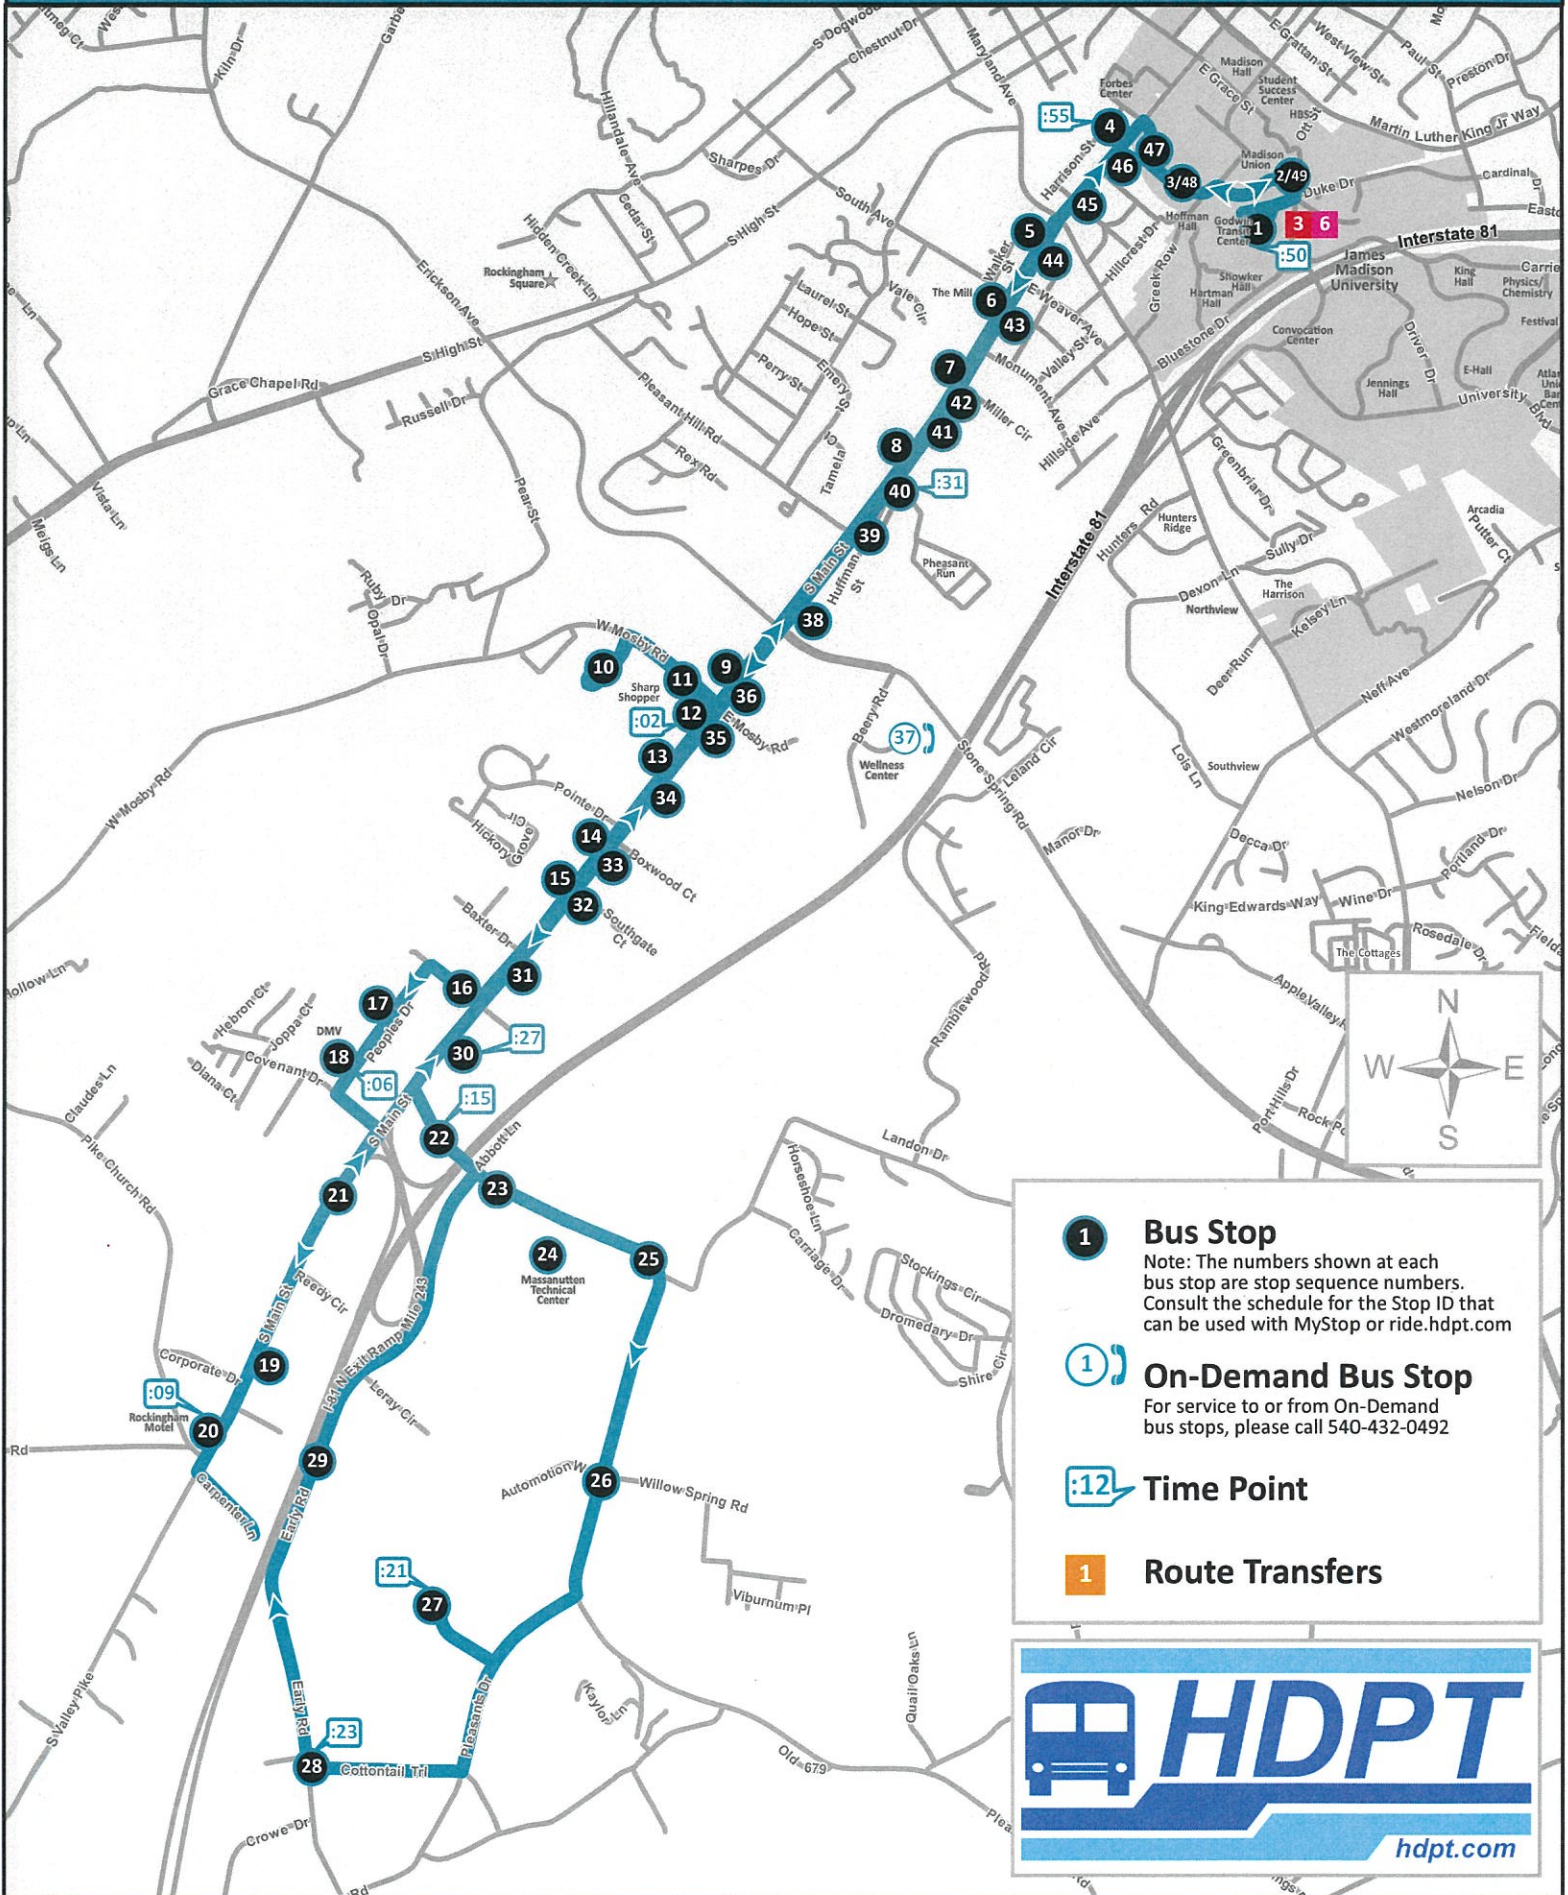

ROUTE 4

Hours of Operation
Weekdays: 6:50 am - 6:37 pm
Saturday: 8:50 am - 5:37 pm

- **Bus Stop**
  Note: The numbers shown at each bus stop are stop sequence numbers. Consult the schedule for the Stop ID that can be used with MyStop or ride.hdpt.com
- **On-Demand Bus Stop**
  For service to or from On-Demand bus stops, please call 540-432-0492
- **Time Point**
- **Route Transfers**