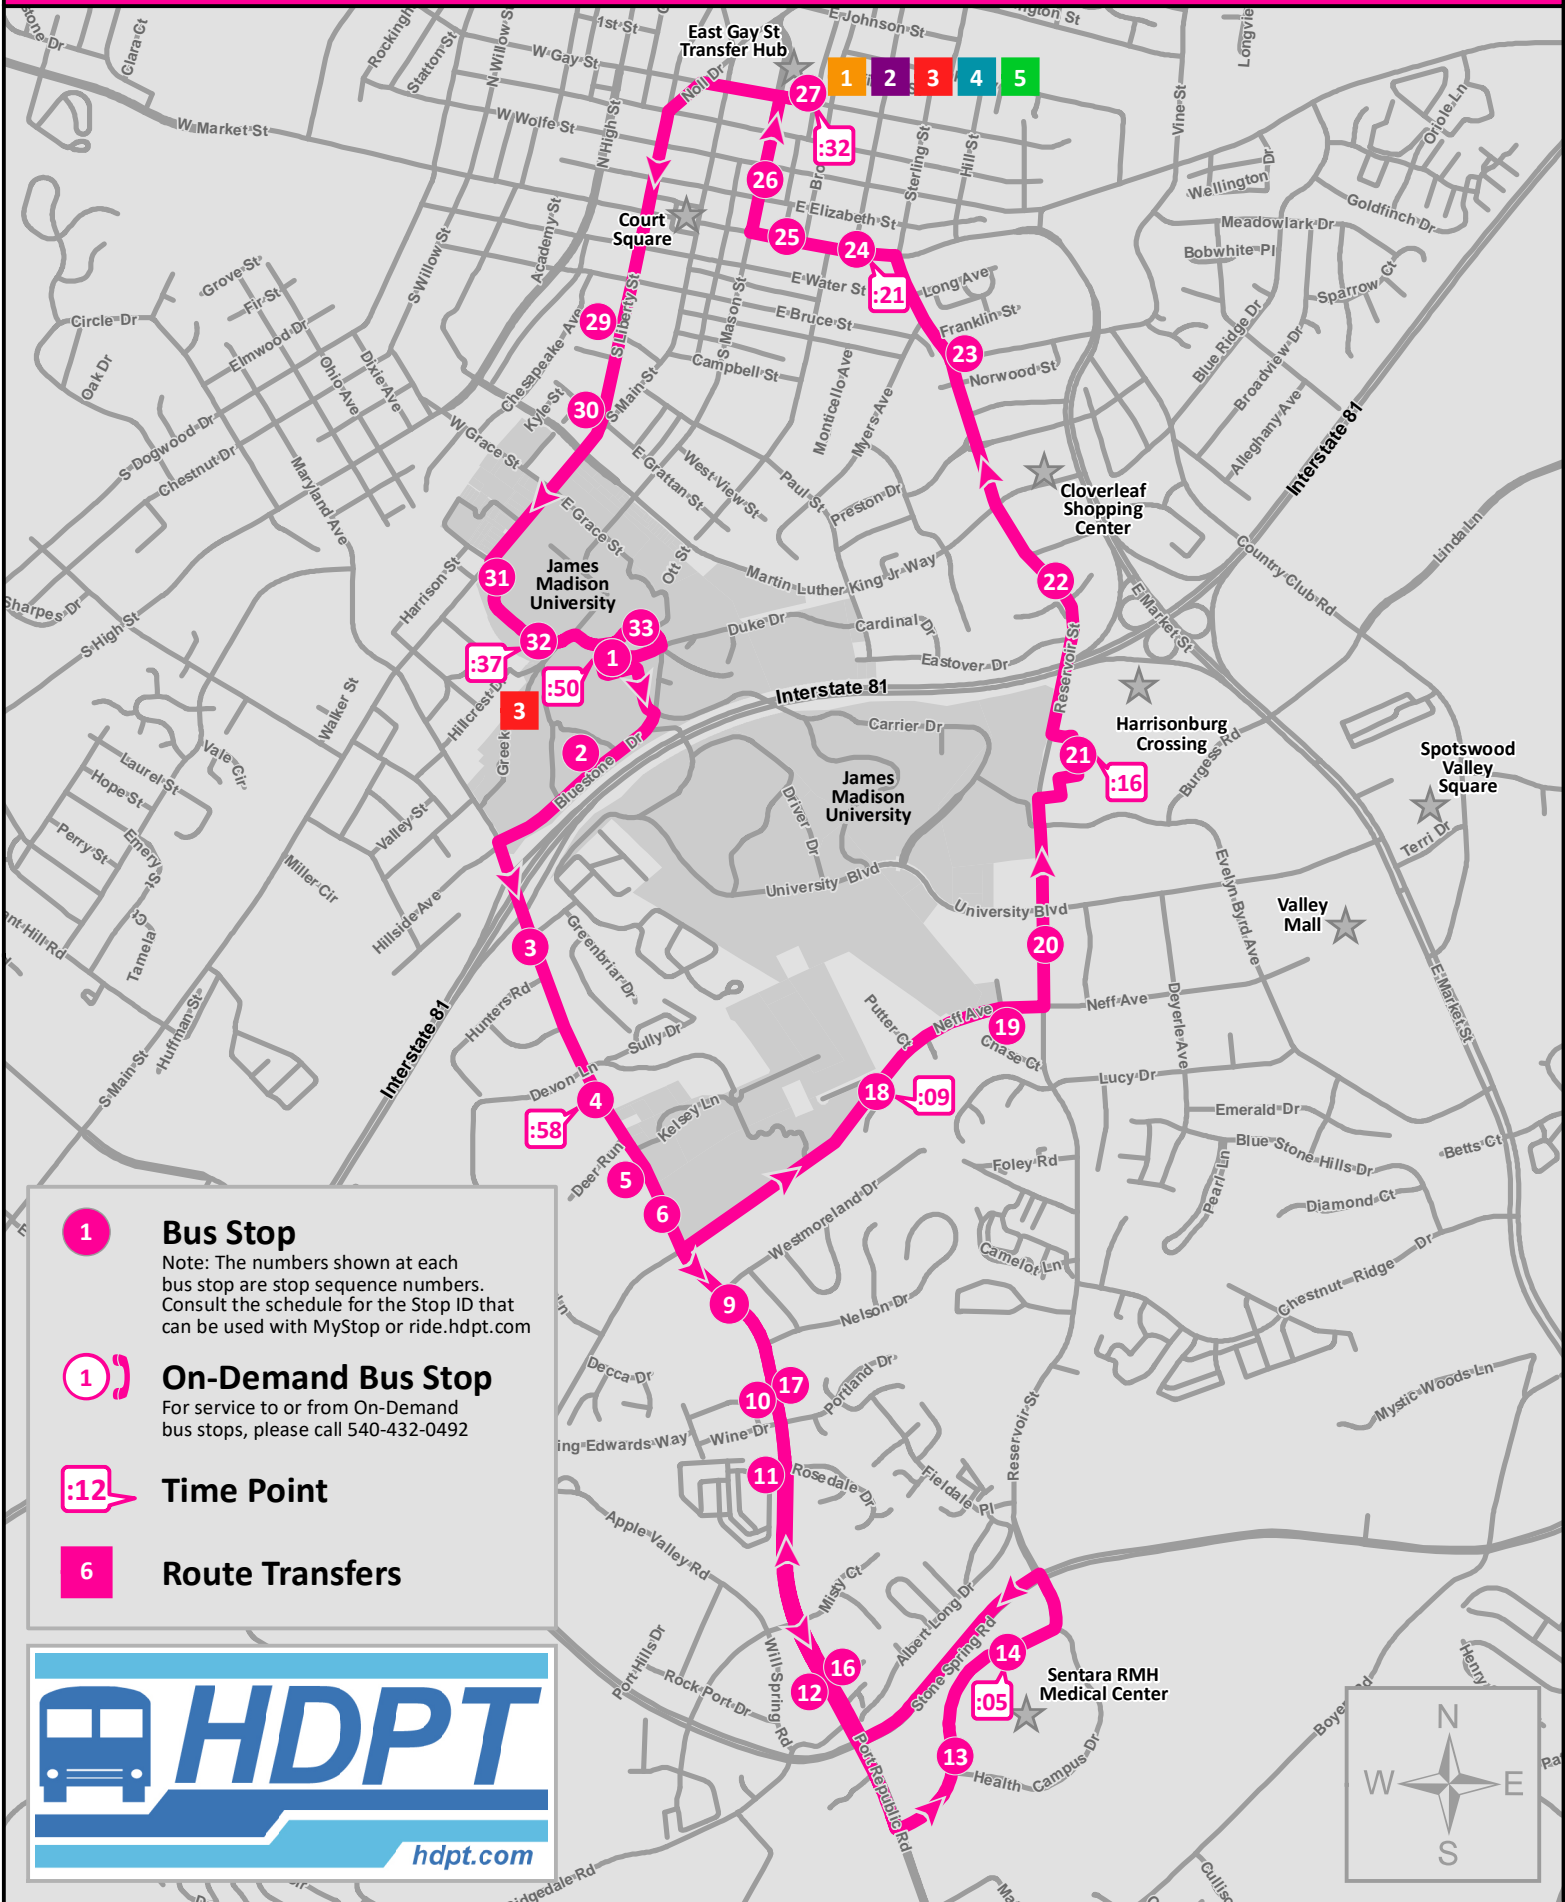

ROUTE 6

Hours of Operation
 Weekdays: 6:50 am - 6:40 pm
 Saturday: 8:50 am - 5:40 pm

1 Bus Stop

Note: The numbers shown at each bus stop are stop sequence numbers. Consult the schedule for the Stop ID that can be used with MyStop or ride.hdpt.com

1 On-Demand Bus Stop

For service to or from On-Demand bus stops, please call 540-432-0492

:12 Time Point

6 Route Transfers