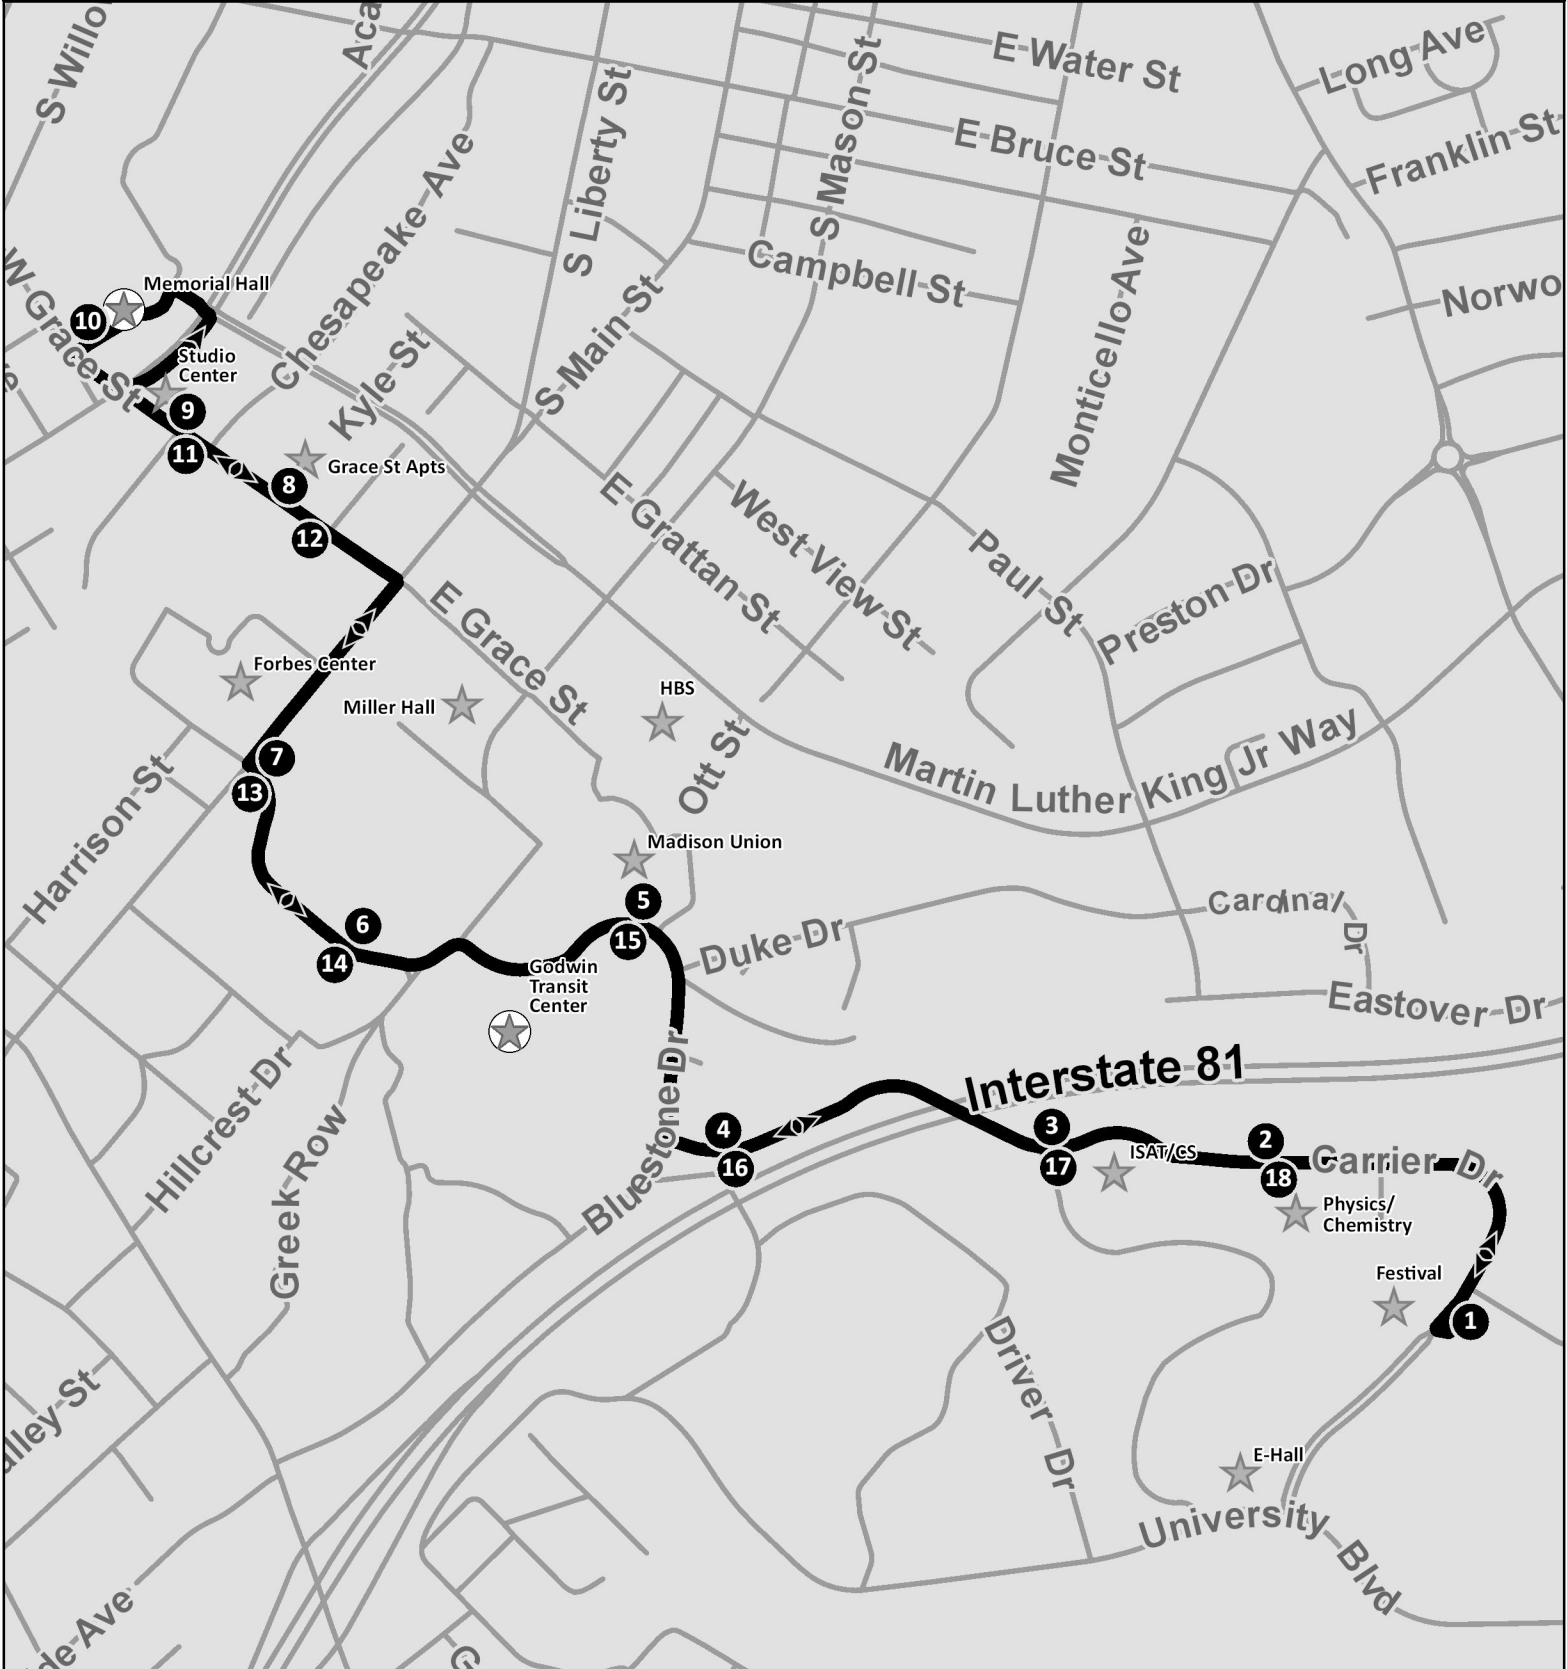

Inner Campus Shuttle

Hours of Operation
 Monday, Wednesday, Friday: 7:16 am - 7:05 pm
 Tuesday, Thursday: 7:16 am - 7:16 pm

- 1** Bus Stop
 Note: The numbers shown at each bus stop are stop sequence numbers. Consult the schedule for the Stop ID that can be used with MyStop or ride.hdpt.com
- :12** Time Point
- ★ Transfer Point