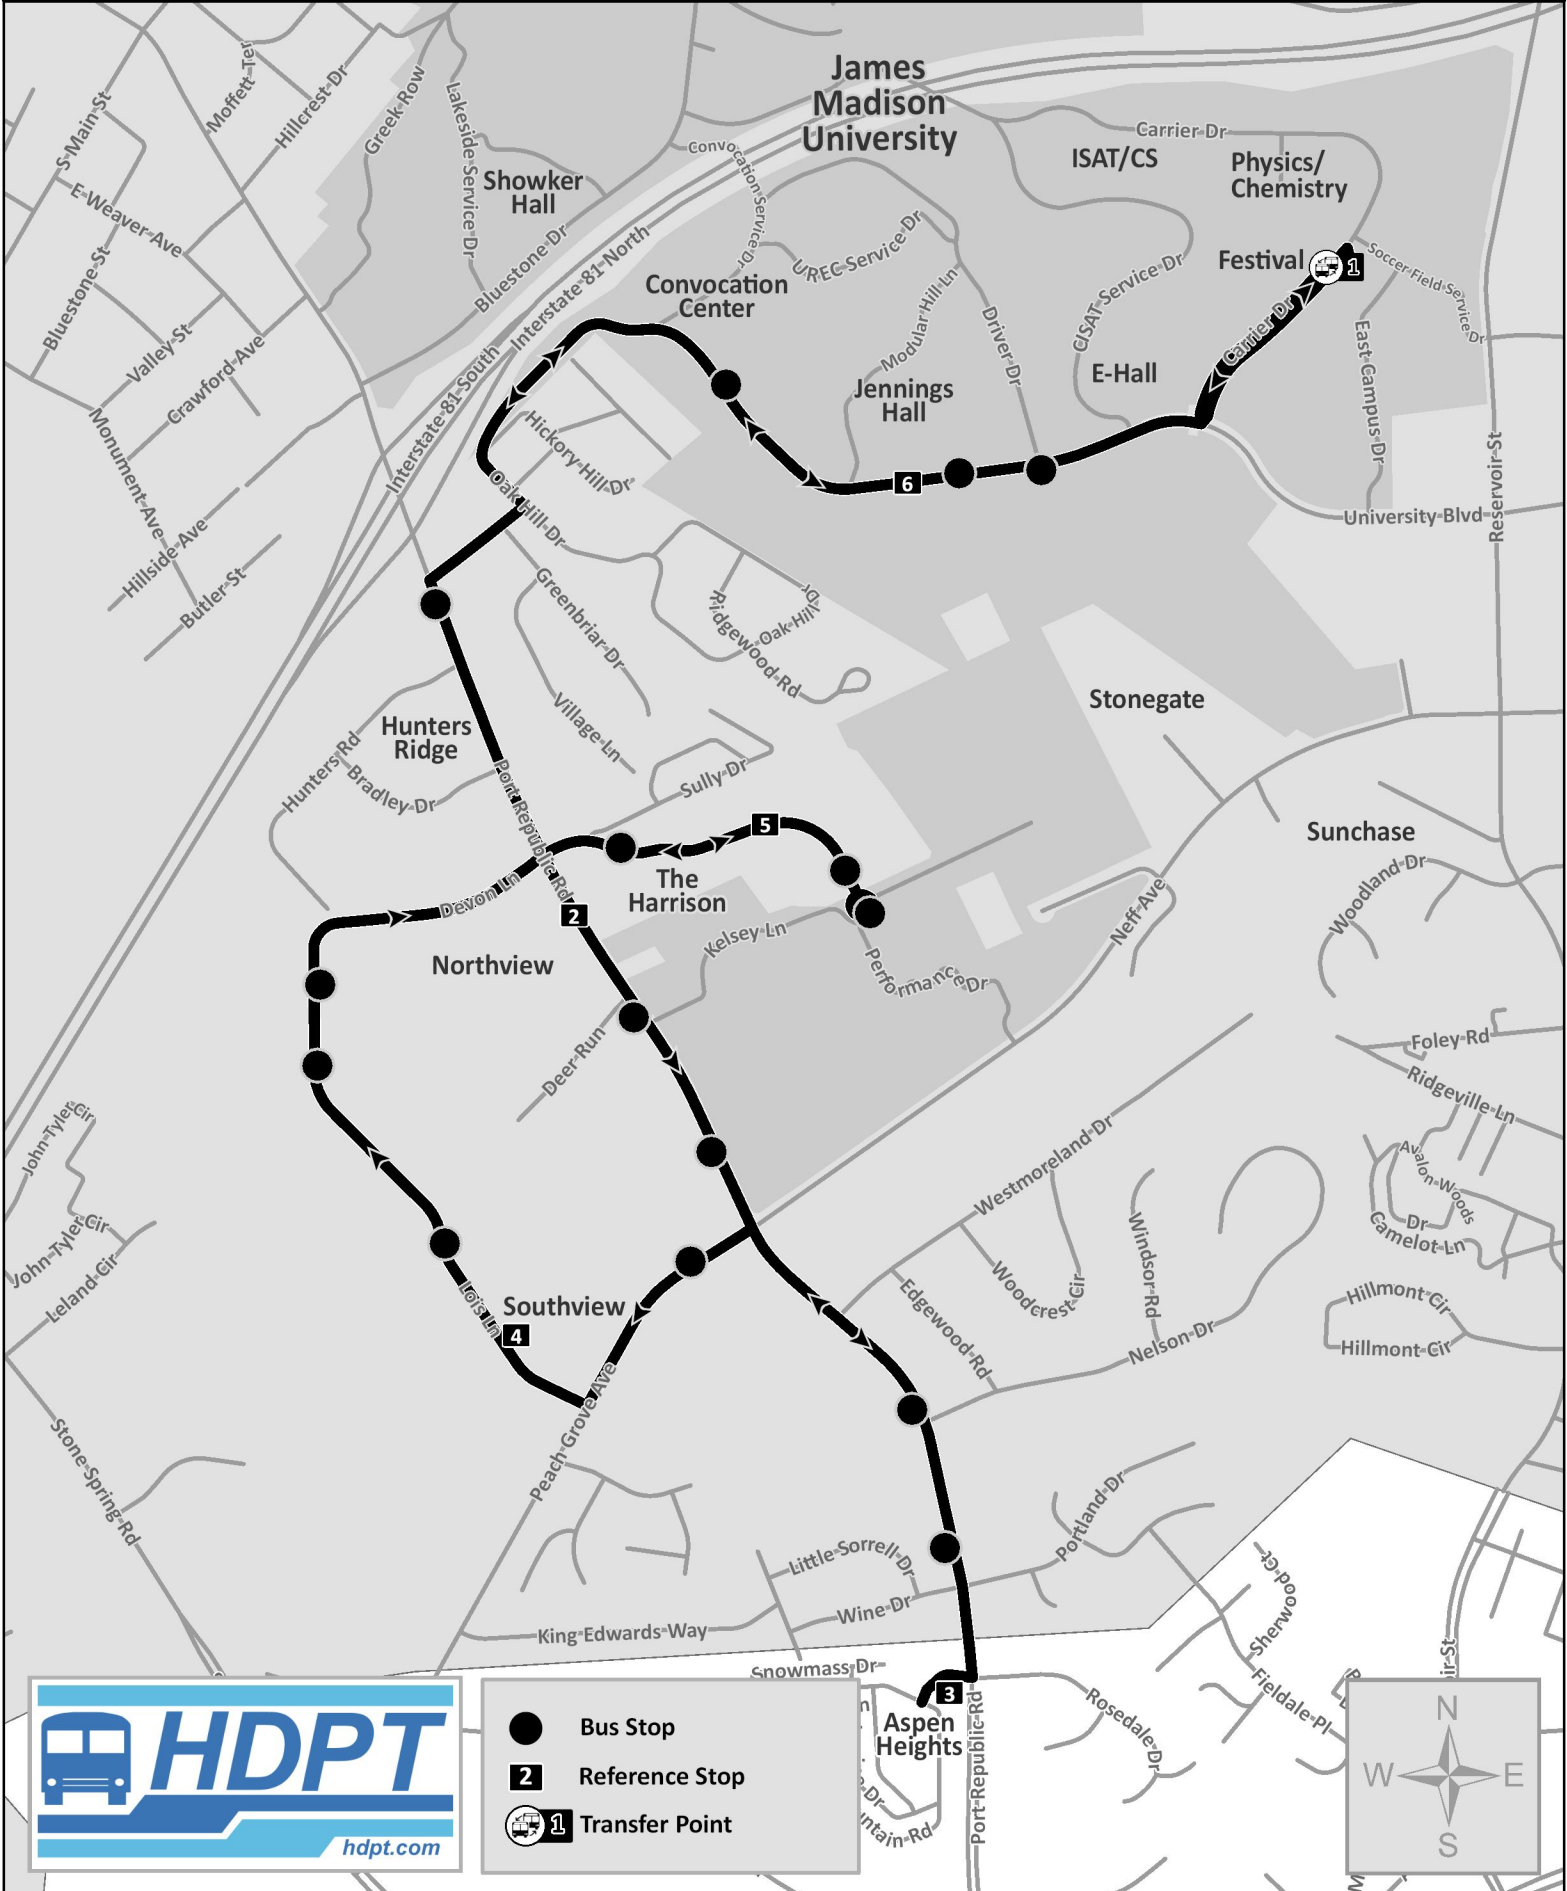

# BLACK LINE

Hours of Operation  
Monday - Thursday: 7:20 am - 10:30 pm  
Friday: 7:20 am - 1:30 am

- Bus Stop
- 2 Reference Stop
- 1 Transfer Point

**SANITATION OCCURS 12:12-12:23**

**HOURS OF OPERATION: M-F 7:08AM-6:57PM | FOR WEEKEND & NIGHT SERVICE, SEE SILVER LINE**

## ALL STOPS

**Stop #**

Festival

- A** 014 Shelter
- B** 015 Conference Center

University Blvd.

- 121 across Arboretum
- 024 Convo F-Lot
- 281 Convocation Center

Port Republic Rd.

- C** 038 R10/R11 Parking Lot
- 039 Northview
- 040 Deer Run

Devon Ln.

- 061 1542 Foxhill
- 062 1420 Foxhill/Squirehill

Port Republic Rd.

- 044 Royal Station

University Blvd.

- F** 282 across from Convocation Center
- 025 across from Convo F-lot
- 120 Arboretum

Festival