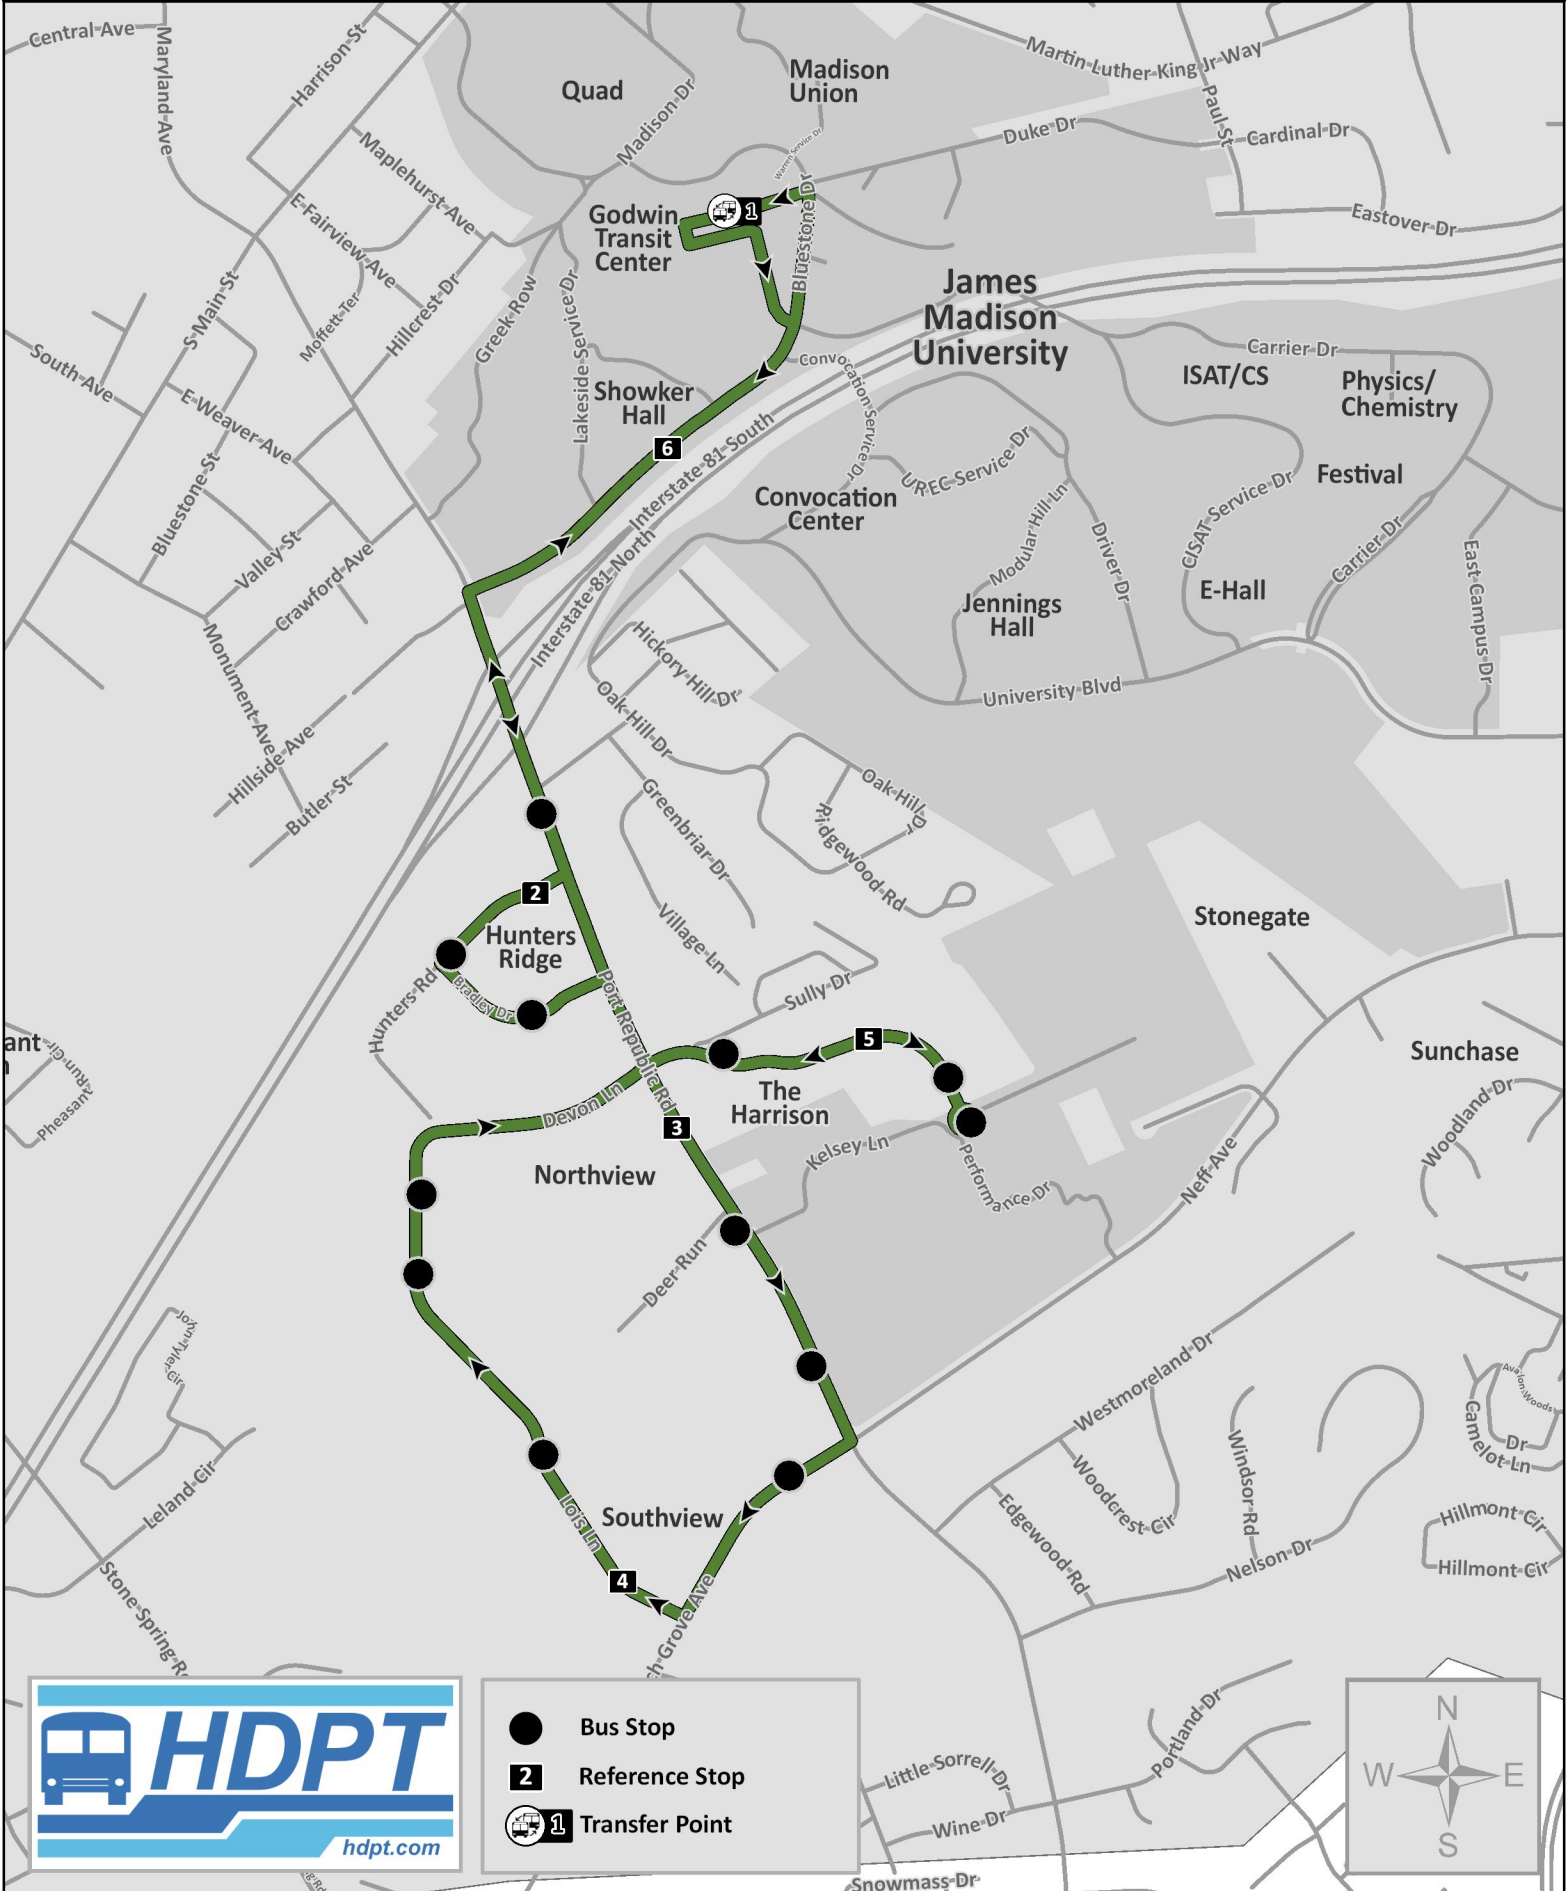

GREEN LINE

Hours of Operation
Monday - Thursday: 7:24 am - 10:57 pm
Friday: 7:24 am - 1:57 am

- Bus Stop
- 2 Reference Stop
- 1 Transfer Point

Hunter's Ridge, Northview, Southview, & Harrison (to Godwin)

GREEN

Godwin Transit Center

Hunter's Ridge

Northview

Southview

The Harrison

Zane Showker Hall

Godwin Transit Center

A	B	C	D	E	F	A
DEPARTS						ARRIVES
X : 09	X : 13	X : 16	X : 18	X : 20	X : 25	X : 27
X : 39	X : 43	X : 46	X : 48	X : 50	X : 55	X : 57

SANITATION OCCURS WITHOUT SCHEDULE DISRUPTION

HOURS OF OPERATION: M-F 7:09AM-6:57PM | FOR WEEKEND & NIGHT SERVICE, SEE SILVER LINE

ALL STOPS

Stop #	Stop Name	Stop #	Stop Name	Stop #	Stop Name
Godwin Transit Center					
A 003	GTC				
Bluestone Dr.					
009	Zane Showker Hall				
Port Republic Rd.					
038	R10/R11 Parking Lot				
Hunters Rd.					
B 068	1330 Hunter's Ridge				
069	1346 Hunter's Ridge				
Bradley Dr.					
070	1312 Camden Townes				
Port Republic Rd.					
C 039	Northview				
040	Deer Run				
042	Liberty Station				
Peach Grove Ave.					
052	McDonald's				
Lois Ln.					
D 059	1052 Southview				
060	1030 Southview				
Devon Ln.					
061	1542 Foxhill				
Port Republic Rd.					
062	1420 Foxhill/Squirehill				
E 065	1174 The Harrison				
066	1144 The Harrison				
185	Sentara Park				
067	1239 The Harrison				
Port Republic Rd.					
044	Royal Station				
Bluestone Dr.					
F 032	across from Zane Showker Hall				
Godwin Transit Center					
A 003	GTC				