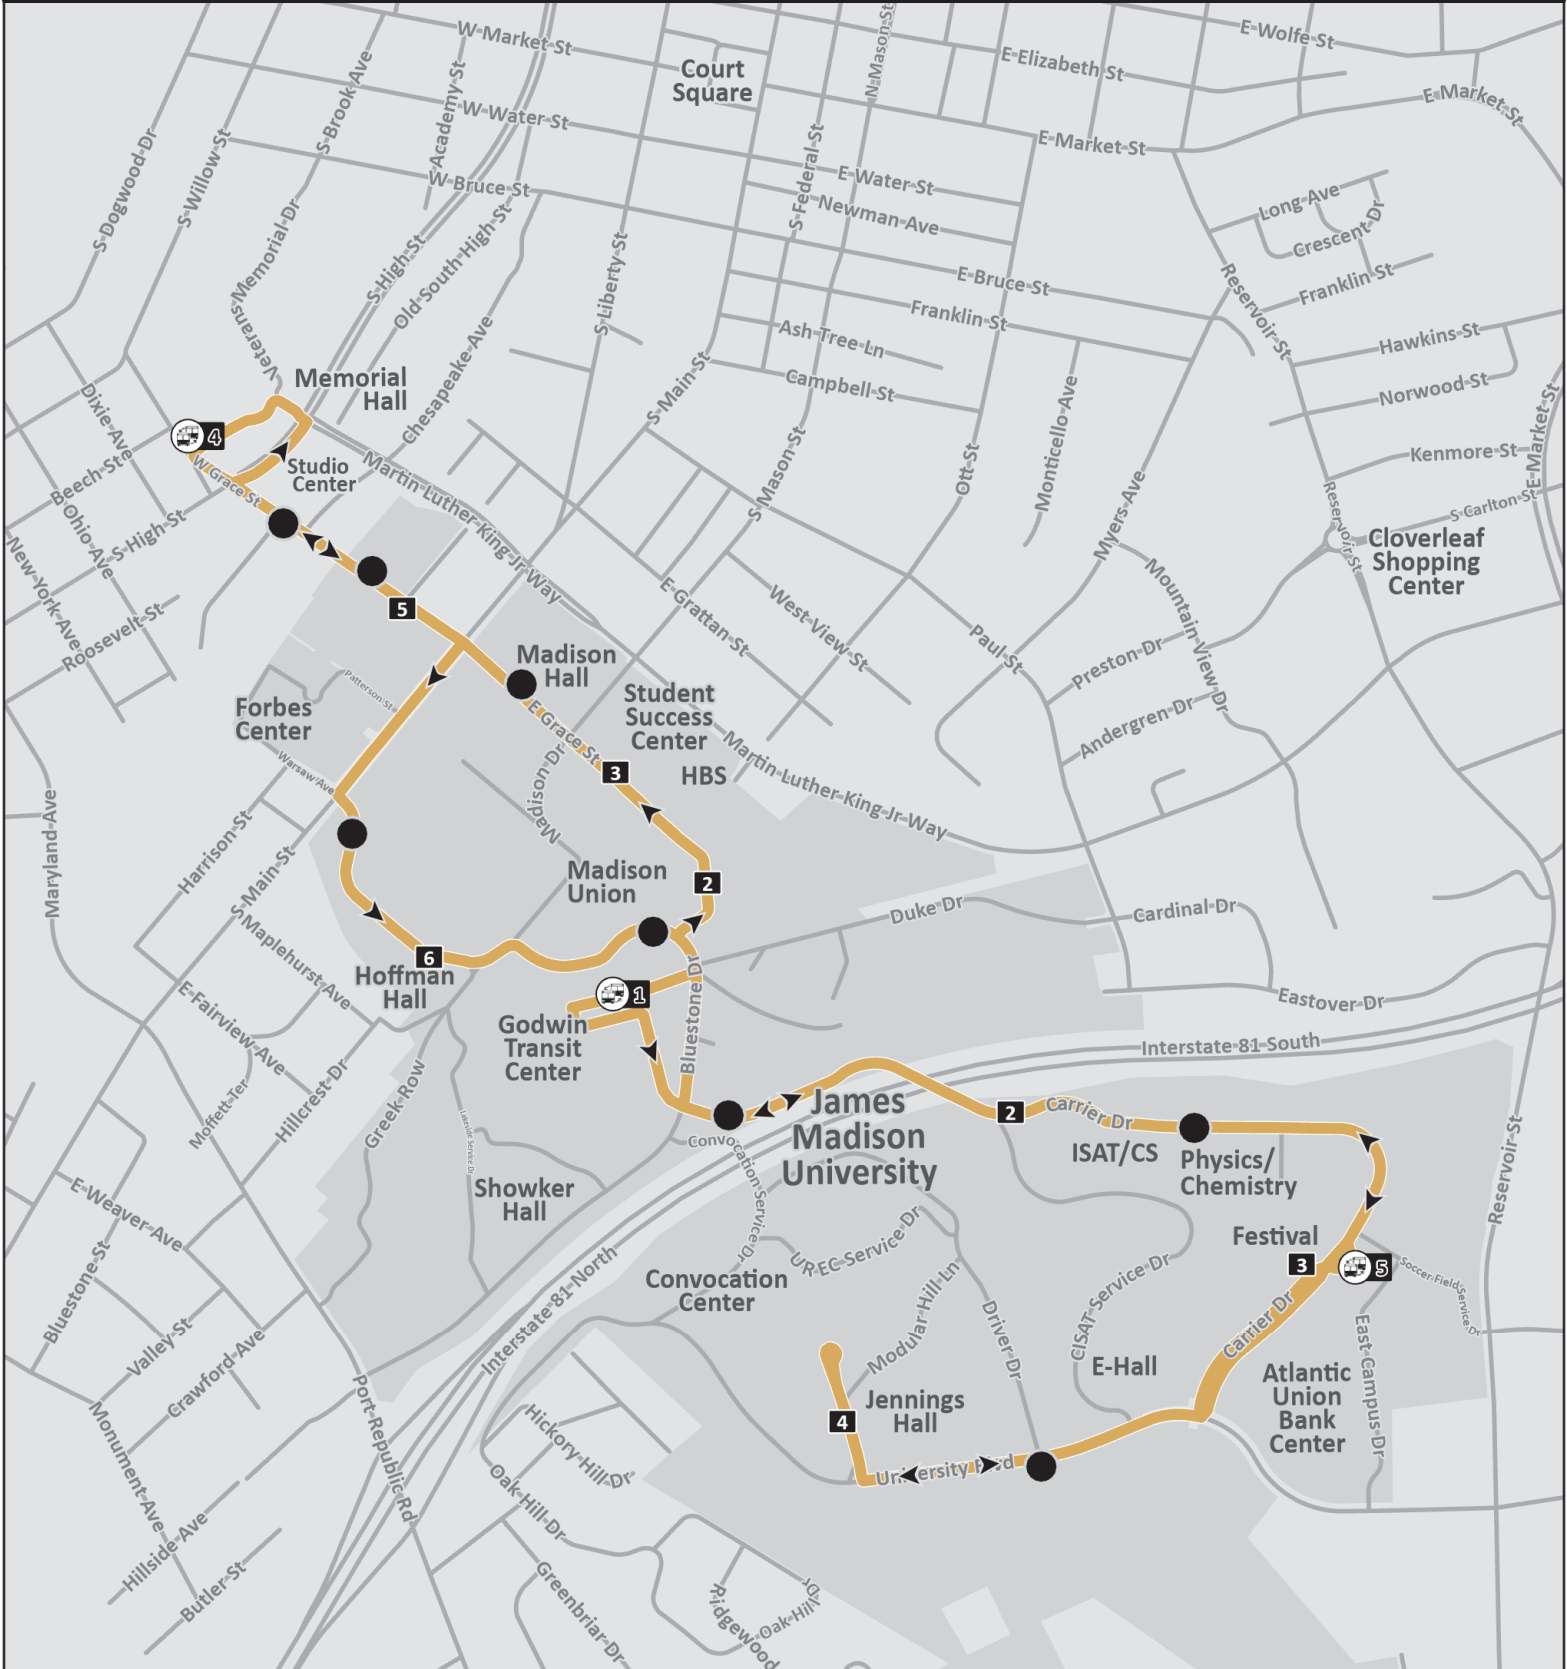

# Inner Campus Shuttle Weeknights, Saturdays

Hours of Operation  
 Monday - Friday: 7:10 pm - 11:00 pm, every 30 minutes  
 Saturday 9:10 am - 11:00 pm am, every 30 minutes

-  Bus Stop
-  Reference Stop
-  Transfer Point

# ICS Saturday 1 (Godwin, Main Campus, Memorial)

Godwin Transit Center		Taylor Down Under		Student Success Center		Memorial Hall		Memorial Hall		across from Grace St. Apts.		Hoffman Hall		Godwin Transit Center	
A		B		C		D		D		E		F		A	
DEPARTS						ARRIVES		DEPARTS						ARRIVES	
X : 10		X : 11		X : 12		X : 15		X : 22		X : 24		X : 27		X : 30	
X : 40		X : 41		X : 42		X : 45		X : 52		X : 54		X : 57		X : 00	

**SANITATION OCCURS WITHOUT SCHEDULE DISRUPTION**

**HOURS OF OPERATION FOR BOTH ROUTES: SAT 9:10AM-11:00PM**

**ICS Sat 2**

## ICS SATURDAY 2 ALL STOPS

Stop #							
<b>A</b>	<b>Godwin Transit Center</b>	<b>E</b>	<b>Grace St.</b>	<b>A</b>	<b>Godwin Transit Center</b>		<b>University Blvd.</b>
036	Shelter	013	across from Studio Center	036	Shelter	120	Festival
<b>B&amp;C</b>	<b>Grace St.</b>	007	across from Grace St. Apts	<b>B&amp;C</b>	<b>Carrier Dr.</b>	<b>E&amp;F</b>	<b>Carrier Dr.</b>
305	across from Taylor Down Under	<b>F</b>	<b>Bluestone Dr.</b>	037	across Hanson Hall	014	Festival
306	Student Success Center	270	across from Wampler Hall	018	ISAT/CS	016	across from Physics/Chem
307	Madison Hall	030	Hoffman Hall	017	Physics/Chem	019	across from ISAT/CS
004	Grace Street Apartments	031	across from Madison Union	015	Fesitval Conference Center	021	Hanson Hall
012	Studio Center	<b>A</b>	<b>Godwin Transit Center</b>		<b>University Blvd.</b>	<b>A</b>	<b>Godwin Transit Center</b>
<b>D</b>	<b>Memorial Hall</b>	036	Shelter	121	across from Arboretum	036	Shelter
011	Shelter			<b>D</b>	<b>Jennings Hall</b>		
				036	Shelter		