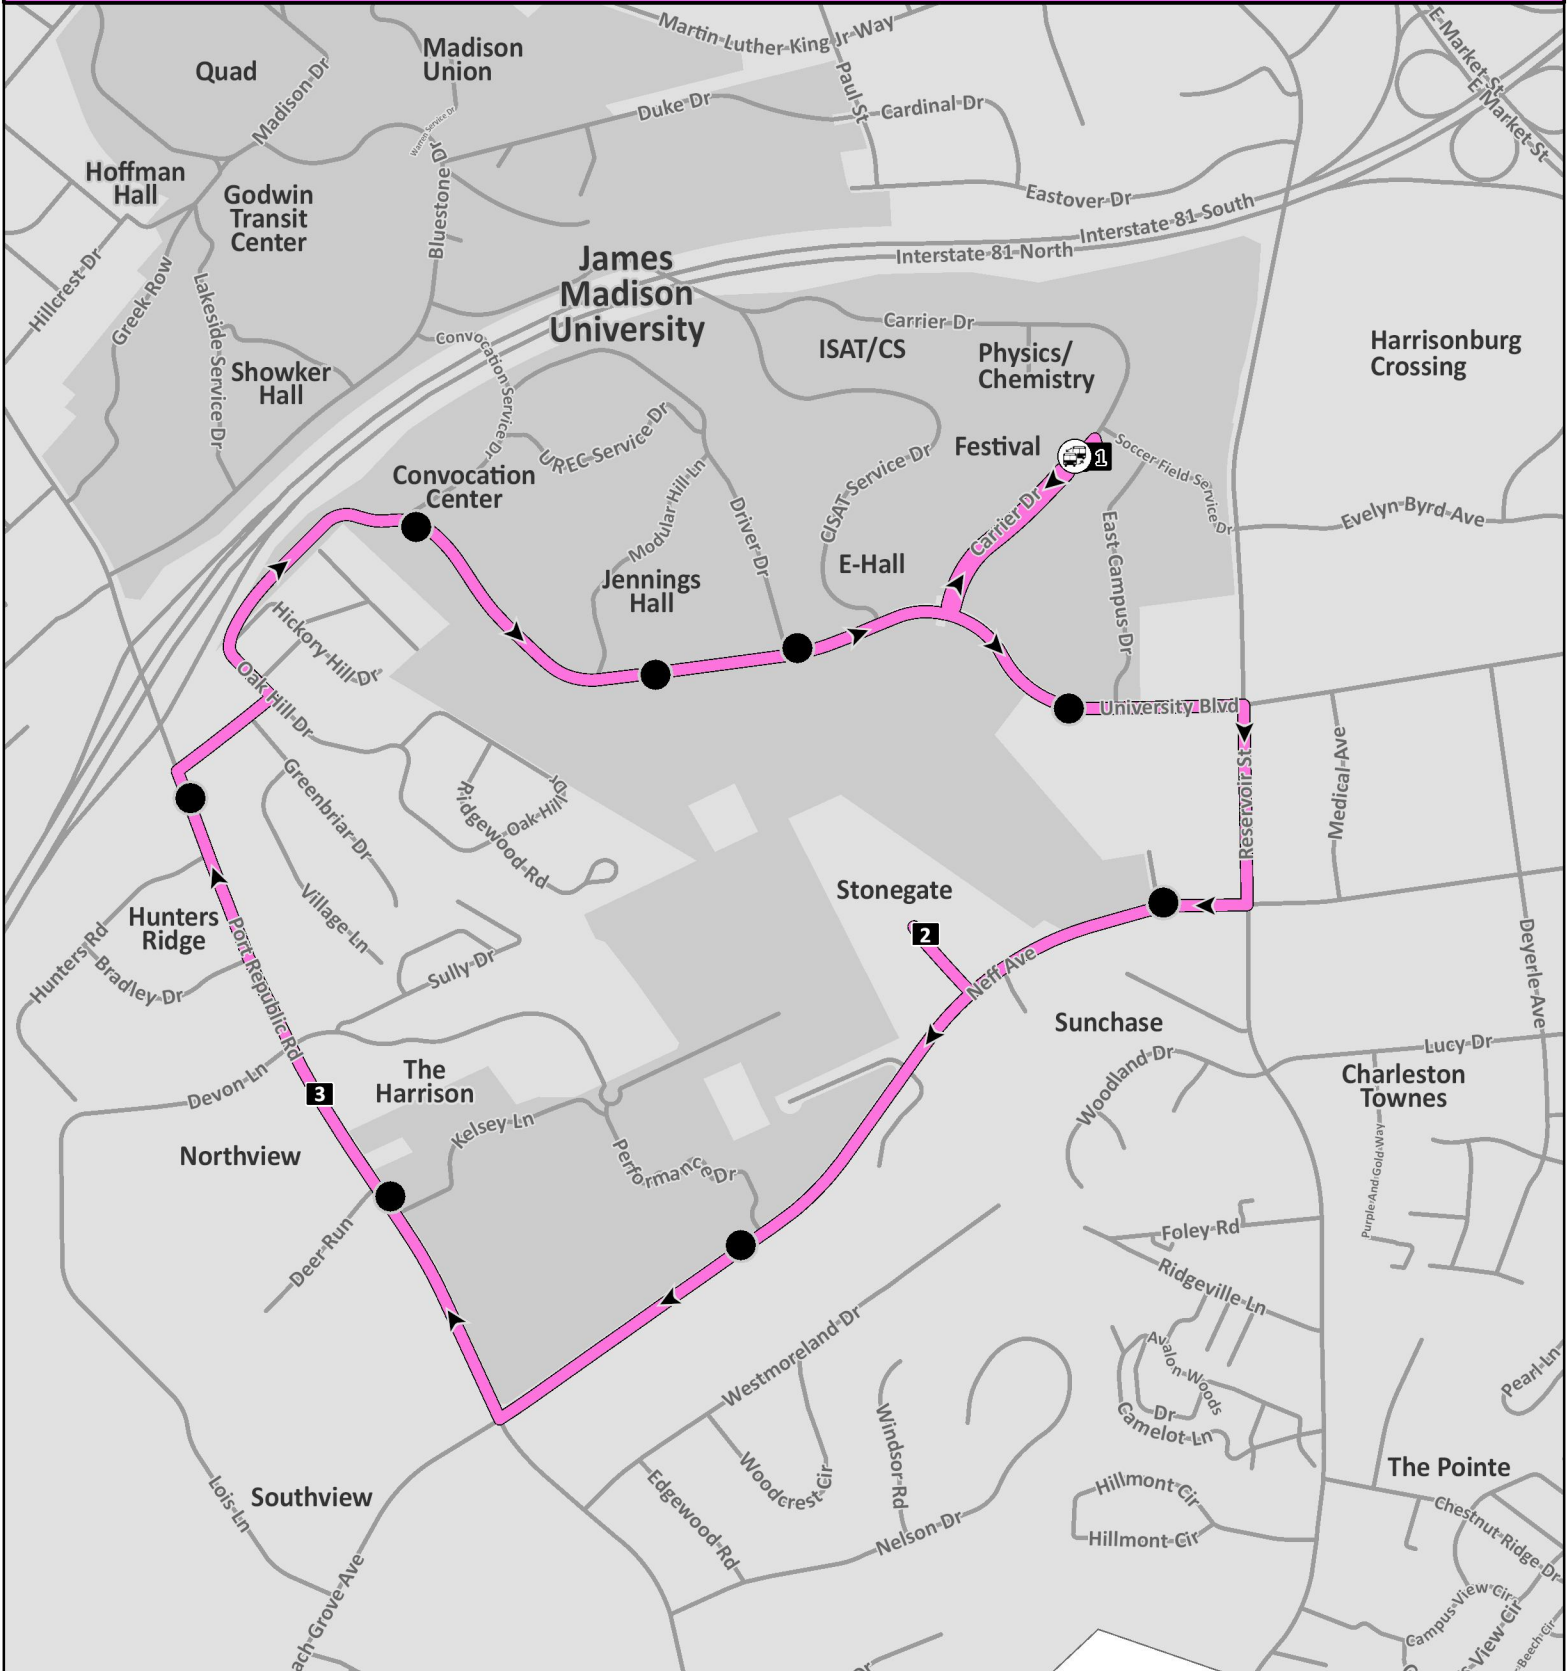

# PINK LINE

Hours of Operation  
 Monday - Thursday: 7:30 am - 10:44 pm  
 Friday: 7:30 am - 1:44 am

-  Bus Stop
-  Reference Stop
-  Transfer Point

# Stonegate & The Harrison (to East Campus)

**PINK**

**ICS**  
Festival

Stonegate

The Harrison

**ICS**  
Festival

A		B		C		A	
DEPARTS						ARRIVES	
X : 00		X : 06		X : 09		X : 15	
X : 30		X : 36		X : 39		X : 45	

**SANITATION OCCURS WITHOUT SCHEDULE DISRUPTION**

**HOURS OF OPERATION: M-F 7:00AM-7:15PM | FOR WEEKEND & NIGHT SERVICE, SEE SILVER LINE**

## ALL STOPS

Stop #

<u>Festival</u>		<u>Neff Ave.</u>		<u>Port Republic Rd.</u>	
<b>A</b> 014	Shelter	186	Sentara Park	044	Royal Station
015	Conference Center	<u>Port Republic Rd.</u>		<u>University Blvd.</u>	
<u>University Blvd.</u>		041	across from Deer Run	282	across from Convocation Ctr
026	RMH Behavioral Health	<u>Devon Ln.</u>		025	across from Convo F Lot
<u>Neff Ave.</u>		<b>C</b> 065	1174 The Harrison	120	Arboretum
141	Reservoir St.	066	1144 The Harrison	<u>Festival</u>	
<u>Putter Ct.</u>		185	Sentara Park	<b>A</b> 014	Shelter
<b>B</b> 058	Stonegate Apts	067	1239 The Harrison		