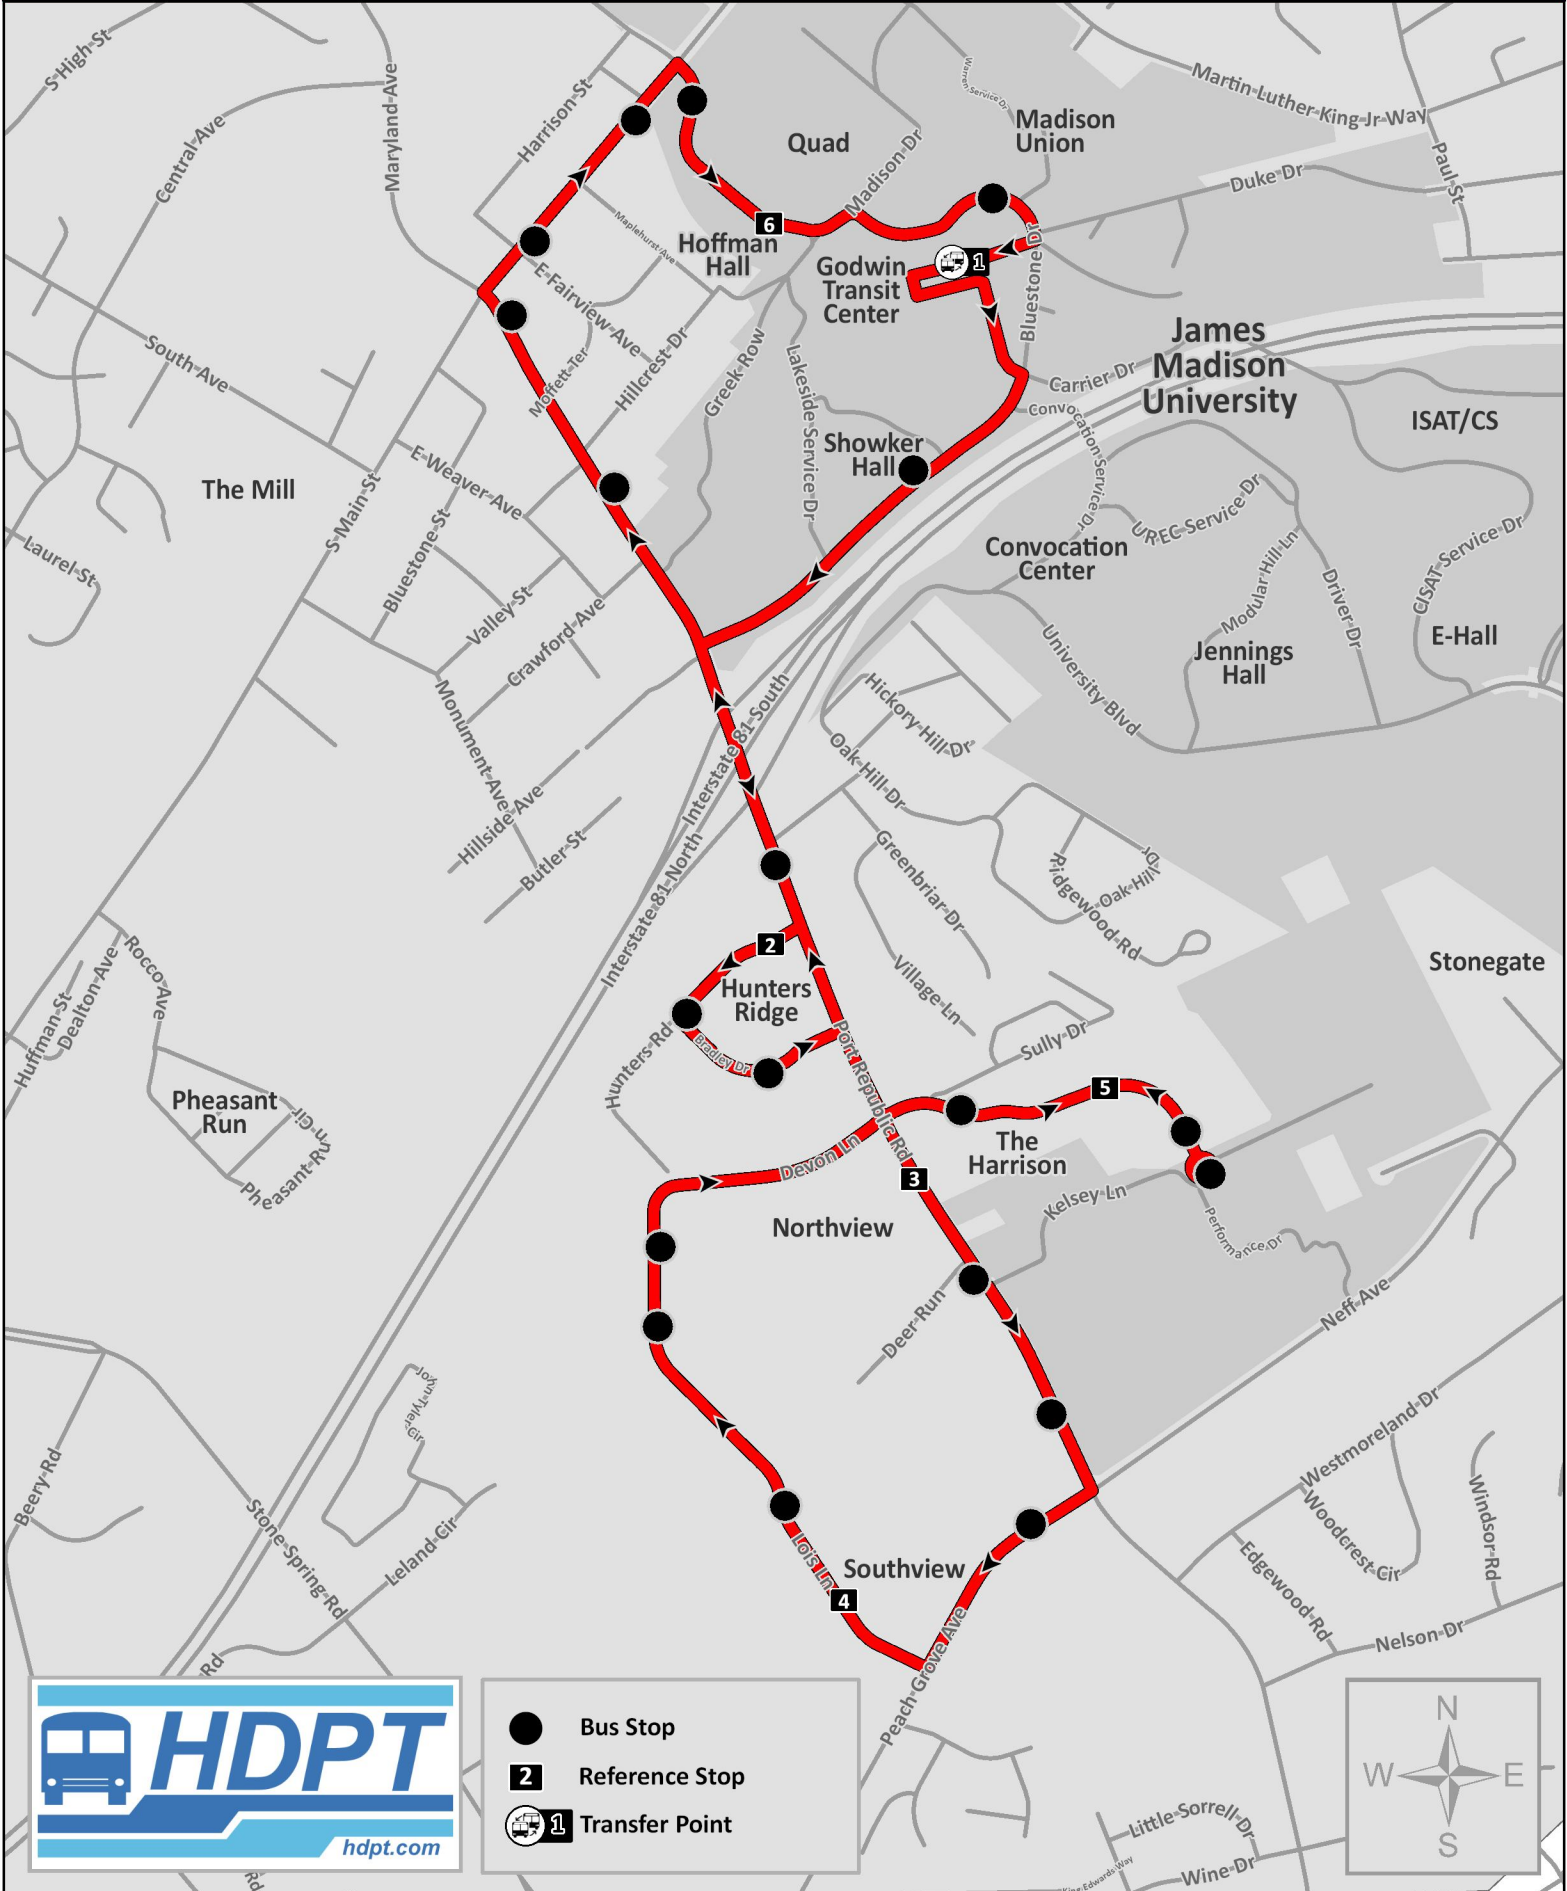

RED LINE

Hours of Operation
Monday - Friday: 7:19 am - 6:55 pm

- Bus Stop
- 2 Reference Stop
- 1 Transfer Point

Hunter's Ridge, Northview, Southview, & The Harrison (to the Quad)

RED

A	B	C	D	E	F	G	A
DEPARTS							ARRIVES
X : 00	X : 04	X : 07	X : 09	X : 12	X : 17	X : 20	X : 22
X : 20	X : 24	X : 27	X : 29	X : 32	X : 37	X : 40	X : 42
X : 40	X : 44	X : 47	X : 49	X : 52	X : 57	X : 00	X : 02

SANITATION OCCURS WITHOUT SCHEDULE DISRUPTION

HOURS OF OPERATION: M-F 7:00AM-7:02PM | FOR WEEKEND & NIGHT SERVICE, SEE SILVER LINE

ALL STOPS

Stop #	Stop Name	Stop #	Stop Name	Stop #	Stop Name
	Godwin Transit Center	040	Deer Run	067	1239 The Harrison
A	003 GTC	042	Liberty Station		Port Republic Rd.
	Bluestone Dr.		Peach Grove Ave.	044	Royal Station
	009 Zane Showker Hall	052	McDonald's	F	045 Hillcrest Dr.
	Port Republic Rd.		Lois Ln.		South Main St.
	038 R10/R11 Parking Lot	D	059 1052 Southview		109 East Fairview Ave
	Hunter's Rd.		060 1030 Southview		110 FedEx Office
B	068 1330 Hunter's Ridge		Devon Ln.		Bluestone Dr.
	069 1346 Hunter's Ridge		061 1542 Foxhill		270 across Wampler Hall
	Bradley Dr.		062 1420 Foxhill/Squirehill	G	030 Hoffman Hall
	070 1312 Camden Townes	E	065 1174 The Harrison		031 across Madison Union
	Port Republic Rd.		066 1144 The Harrison		Godwin Transit Center
C	039 Northview		185 Sentara Park	A	003 GTC