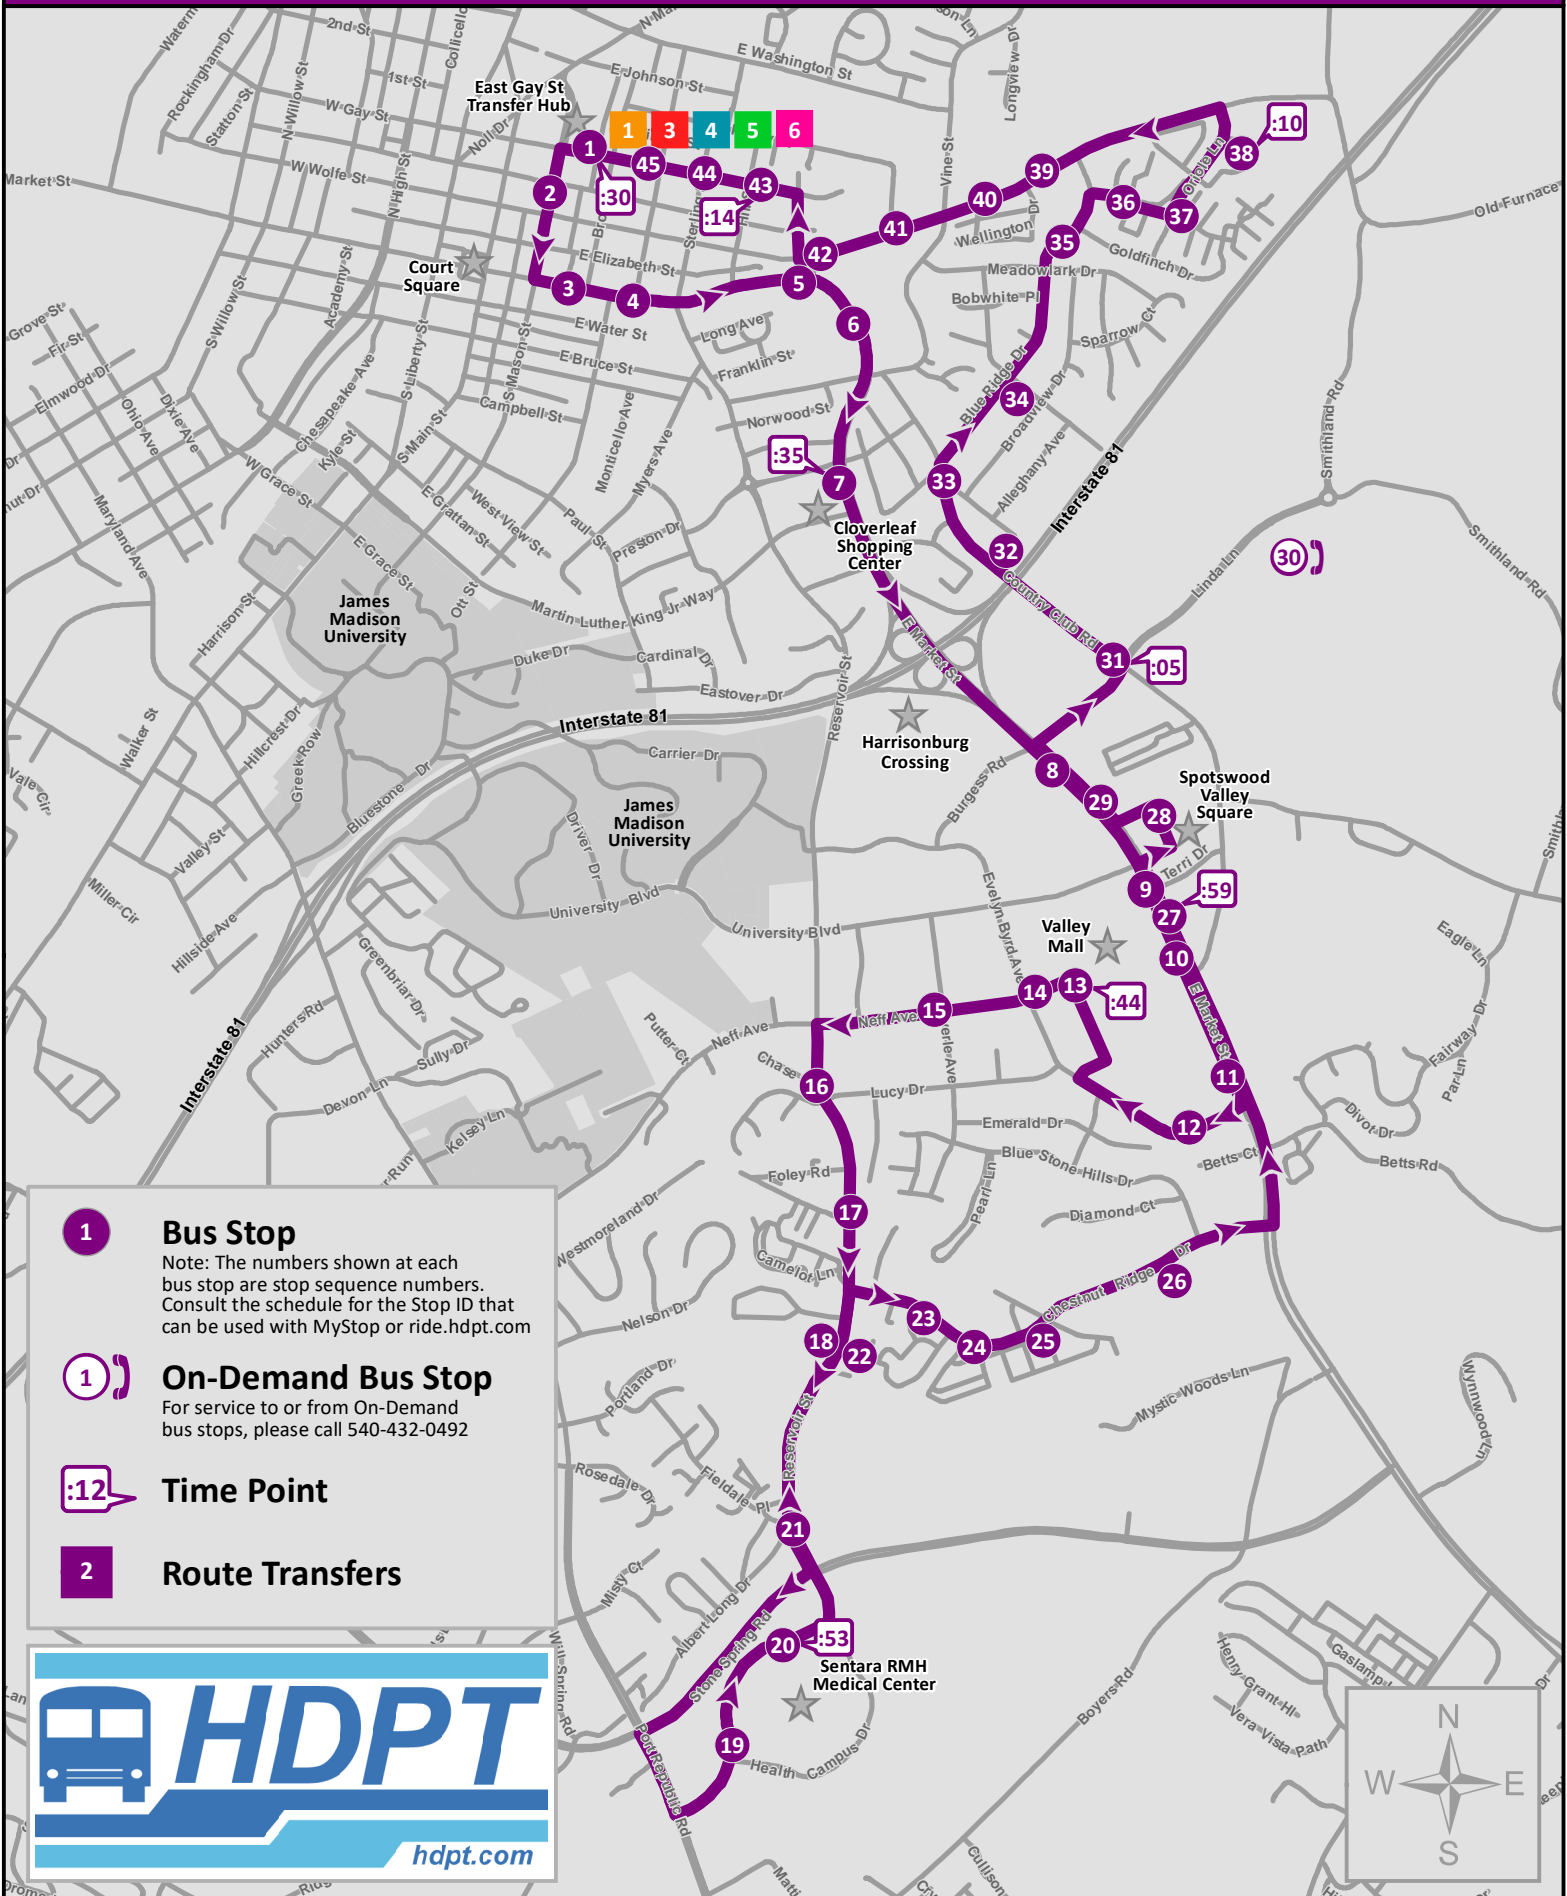

ROUTE 2

Hours of Operation
Weekdays: 6:30 am - 6:16 pm
Saturday: 8:30 am - 5:16 pm

- **1** **Bus Stop**
  Note: The numbers shown at each bus stop are stop sequence numbers. Consult the schedule for the Stop ID that can be used with MyStop or ride.hdpt.com
- **1** **On-Demand Bus Stop**
  For service to or from On-Demand bus stops, please call 540-432-0492
- **:12** **Time Point**
- **2** **Route Transfers**