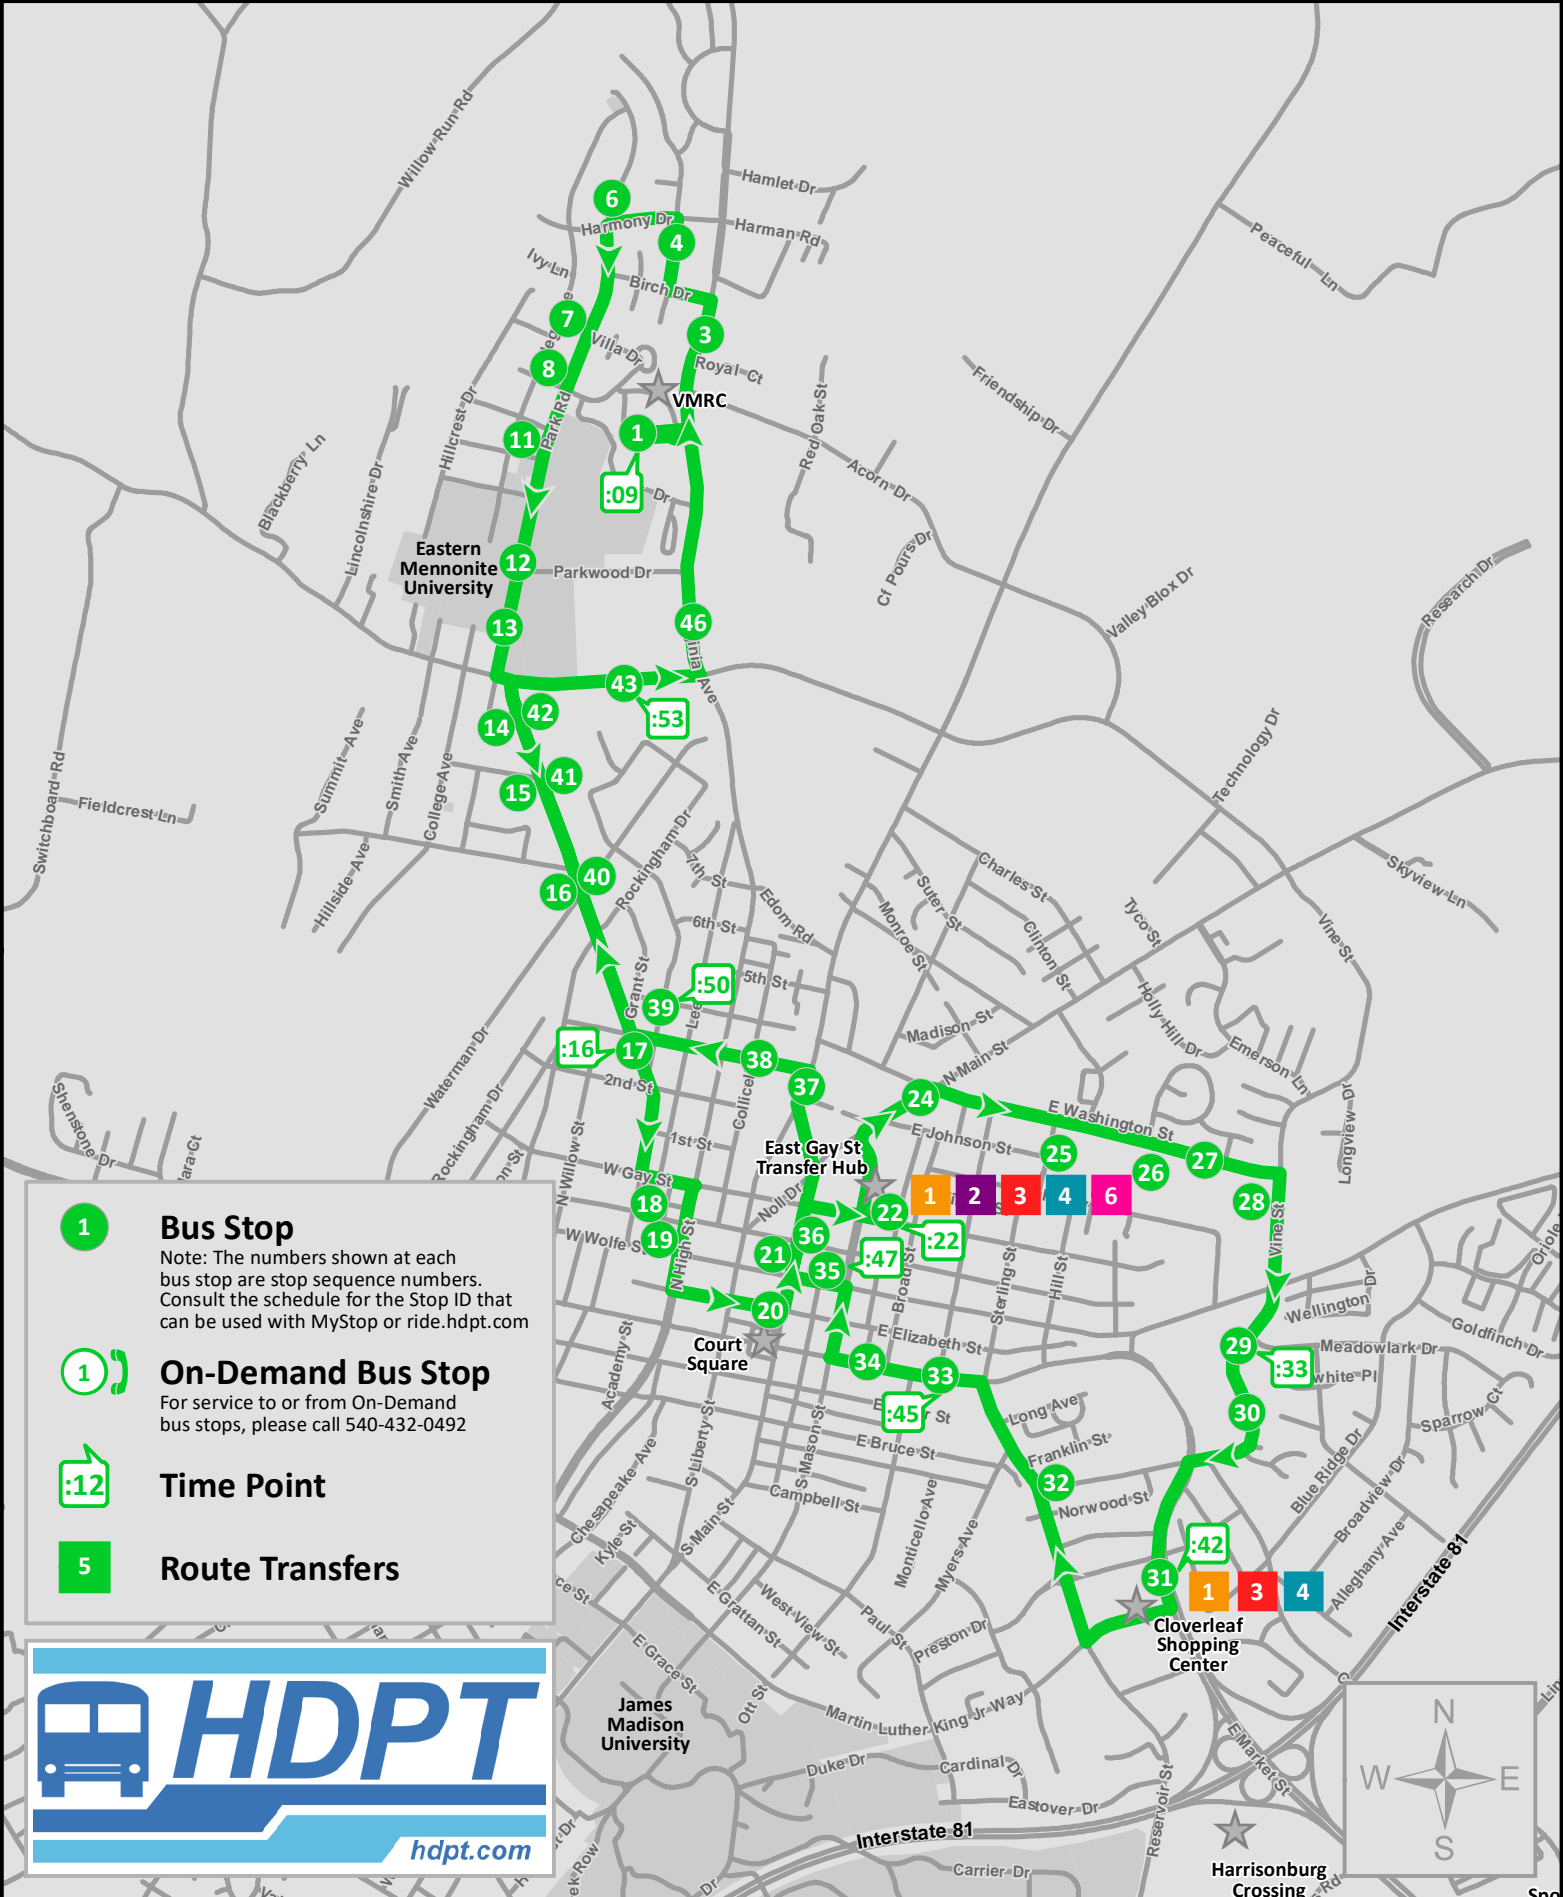

ROUTE 5

Hours of Operation
 Weekdays: 7:09 am - 6:56 pm
 Saturday: 9:09 am - 5:56 pm

Bus Stop

Note: The numbers shown at each bus stop are stop sequence numbers. Consult the schedule for the Stop ID that can be used with MyStop or ride.hdpt.com

On-Demand Bus Stop

For service to or from On-Demand bus stops, please call 540-432-0492

Time Point

Route Transfers

5

North Main St., Vine St., Chicago Ave. & VMRC

The Hub 1 2 3 4 6		Vine St.		Cloverleaf 1 3 4		Myrtle St.		Kline's Dairy Bar		across from Red Front		Gift & Thrift		VMRC		Red Front		The Hub 1 2 3 4 6	
A		B		C		D		E		F		G		H		I		A	
DEPARTS																		ARRIVES	
X : 28		X : 33		X : 42		X : 47		X : 49		X : 52		X : 55		X : 58		X : 05		X : 14	

SANITATION OCCURS WITHOUT SCHEDULE DISRUPTION

ROUTES 1-6 RUN MONDAY-FRIDAY 6:28AM-6:22PM | ROUTES 1-6 RUN SATURDAY 8:28AM-5:22PM

ALL STOPS

A	E Gay St.	N Liberty St.	Park Rd.
228	Transit Hub Shelter: "The Hub"	238	Villa Dr.
	N Main St.		250
116	Washington St.	241	Shank Dr.
115	Ashby Ave.		VMRC
117	Holly Hills Dr.	F	Ⓞ Park Place
118	across from CSB	Chicago Ave.	Ⓞ Heritage Haven
	Mt. Clinton Pike	255	Park Rd.
Ⓞ	Technology Dr.	256	300
B	Vine St.	257	301
177	Harris Gardens	258	302
178	Longview Oaks		I
179	Stonefield Ct.	259	Chicago Ave.
180	East Washington St.		251
181	Meadowlark Dr.	Ⓞ	252
182	900 Block Vine St.	Ⓞ	253
	E Market St.		254
C	E Market St.	260	W Gay St.
002	Cloverleaf		226
	Reservoir St.	H	N High St.
149	Hawkins St. (West Bound)	VMRC	277
	E Market St.	245	W Elizabeth St.
D	E Market St.	Ⓞ	235
187	Myrtle St. (West Bound)		W Gay St.
188	Mason St. (West Bound)	261	113
	W Wolfe St.		A
E	W Wolfe St.	247	E Gay St.
240	Klines Dairy Bar	Ⓞ	228
	N Main St.		Transit Hub Shelter: "The Hub"
113	East Rock St.	213	
			Park Rd.