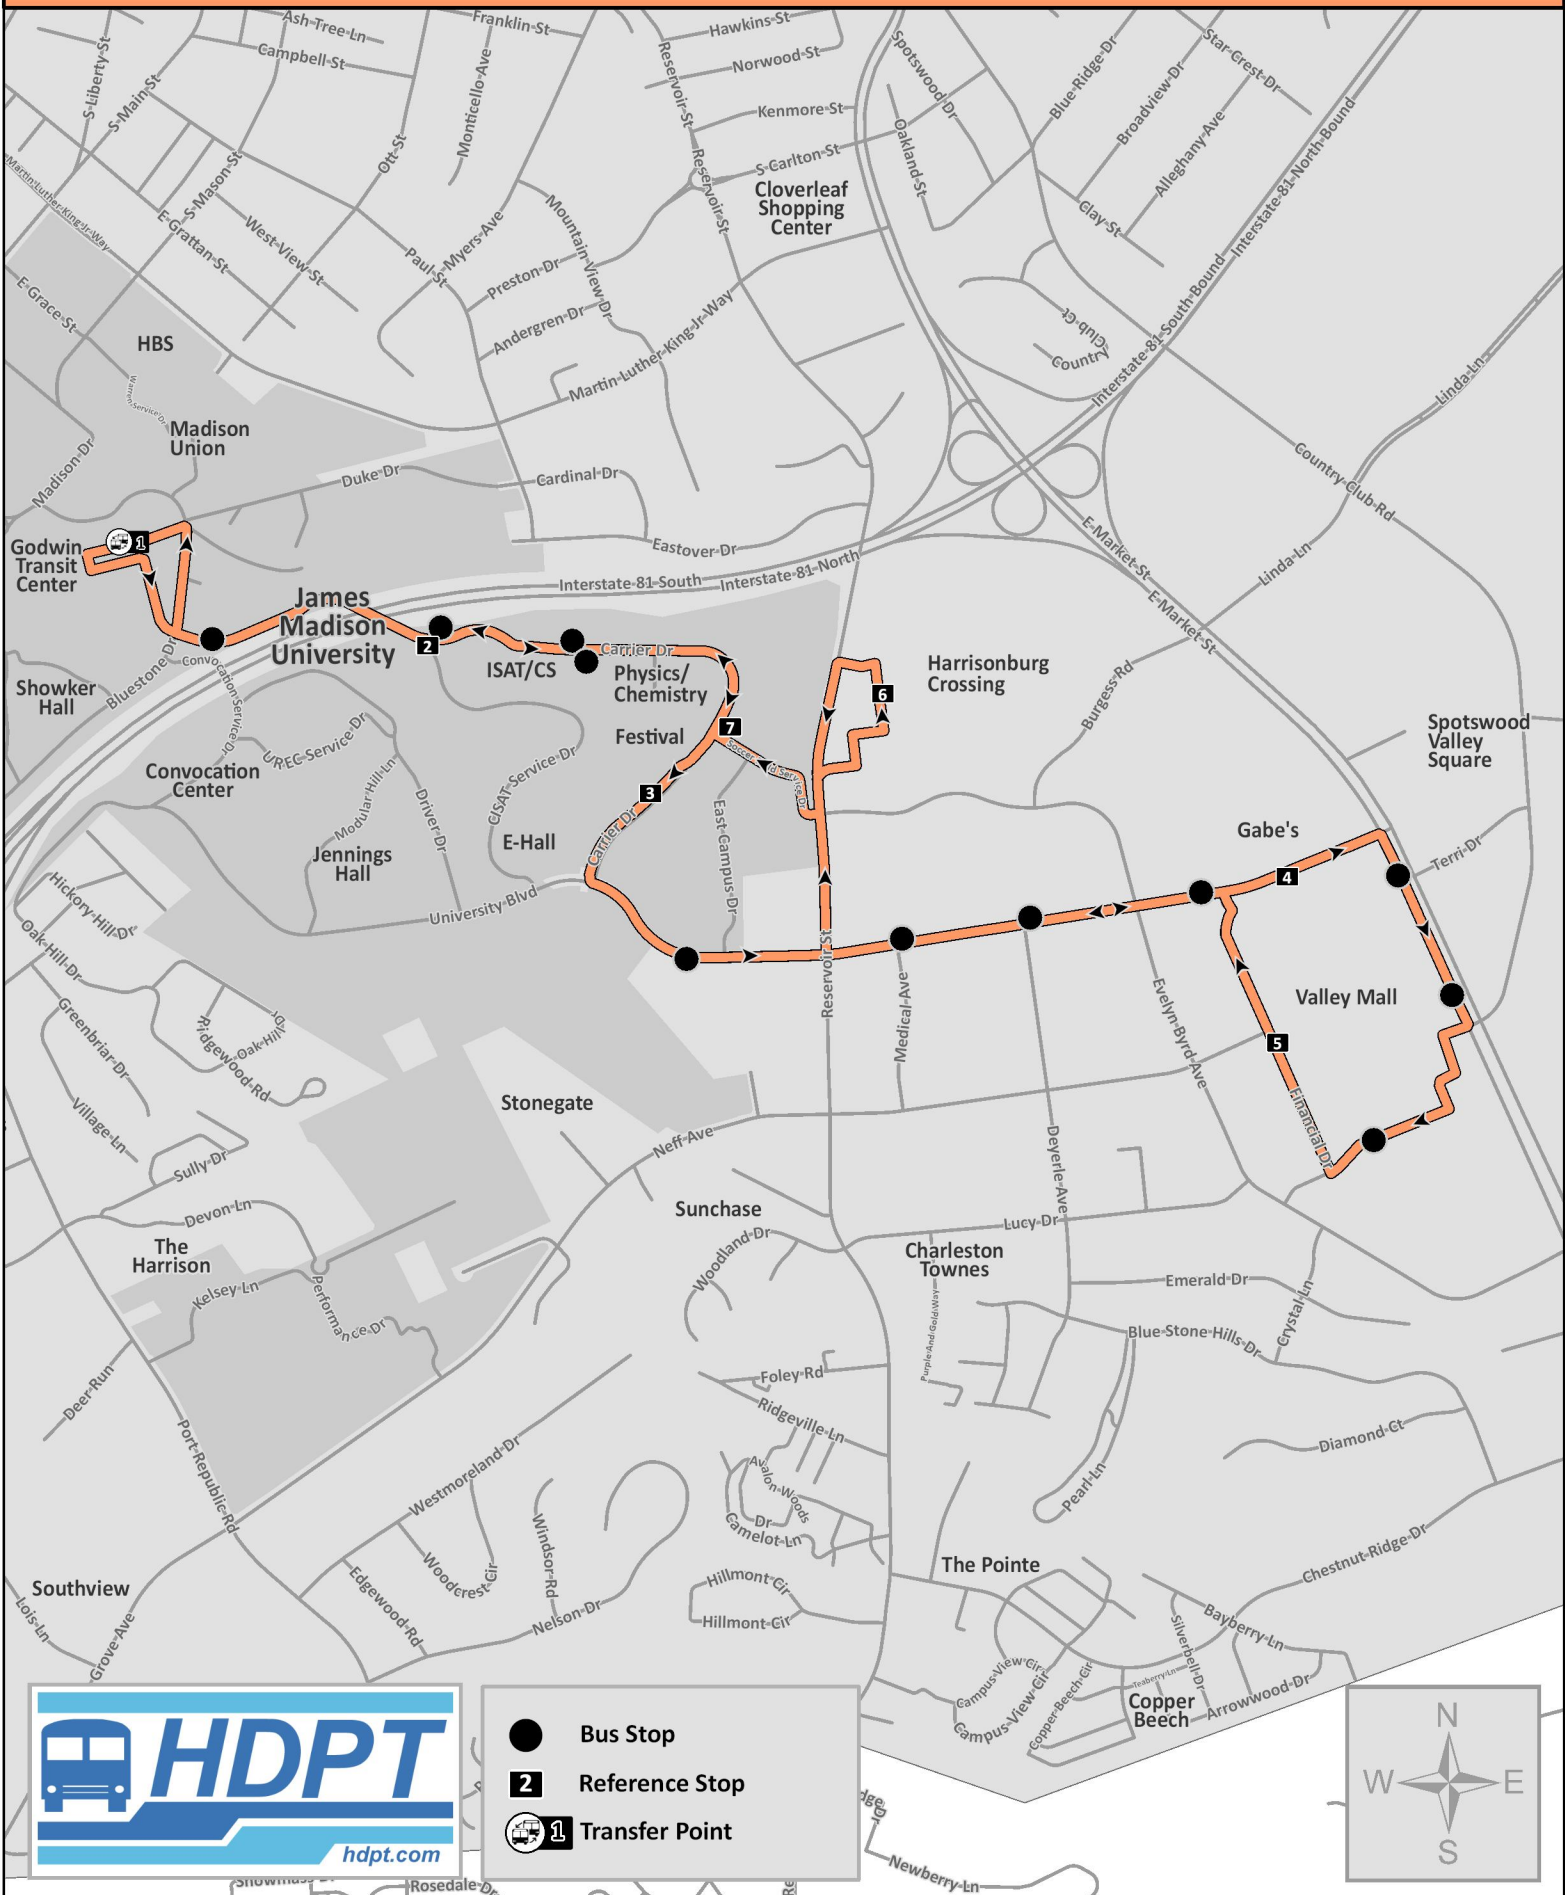

Shopper

Hours of Operation
Monday - Saturday: 1:00 pm - 10:30 pm

SHOPPER

JMU Campus to Valley Mall & Walmart

A	B	C	D	E	F	G	A
DEPARTS							ARRIVES
1:00 PM	1:03 PM	1:05 PM	1:11 PM	1:14 PM	1:21 PM	1:25 PM	1:30 PM
1:45 PM	1:48 PM	1:50 PM	1:56 PM	1:59 PM	2:06 PM	2:10 PM	2:15 PM
2:30 PM	2:33 PM	2:35 PM	2:41 PM	2:44 PM	2:51 PM	2:55 PM	3:00 PM
3:15 PM	3:18 PM	3:20 PM	3:26 PM	3:29 PM	3:36 PM	3:40 PM	3:45 PM
4:00 PM	4:03 PM	4:05 PM	4:11 PM	4:14 PM	4:21 PM	4:25 PM	4:30 PM
4:45 PM	4:48 PM	4:50 PM	4:56 PM	4:59 PM	5:06 PM	5:10 PM	5:15 PM
5:30 PM	5:33 PM	5:35 PM	5:41 PM	5:44 PM	5:51 PM	5:55 PM	6:00 PM
6:15 PM	6:18 PM	6:20 PM	6:26 PM	6:29 PM	6:36 PM	6:40 PM	6:45 PM
7:00 PM	7:03 PM	7:05 PM	7:11 PM	7:14 PM	7:21 PM	7:25 PM	7:30 PM
7:45 PM	7:48 PM	7:50 PM	7:56 PM	7:59 PM	8:06 PM	8:10 PM	8:15 PM
8:30 PM	8:33 PM	8:35 PM	8:41 PM	8:44 PM	8:51 PM	8:55 PM	9:00 PM
9:15 PM	9:18 PM	9:20 PM	9:26 PM	9:29 PM	9:36 PM	9:40 PM	9:45 PM
10:00 PM	10:03 PM	10:05 PM	10:11 PM	10:14 PM	10:21 PM	10:25 PM	10:30 PM

SANITATION OCCURS WITHOUT SCHEDULE DISRUPTION

HOURS OF OPERATION: M-Sat 1:00PM-10:30PM

ALL STOPS

Stop #				
A	Godwin Transit Center			
	003	GTC		
B&C	Carrier Dr.			
	037	across from Hanson Hall		
	018	ISAT/CS		
	017	Physics/Chem		
	015	Festival Conference Center		
D	University Blvd.			
	026	Sentara Behavioral Health		
	293	Deyerle Ave.		
	159	across from Gabe's		
D	E Market St.			
	194	Popeye's		
	183	Mall Entrance South		
E	Valley Mall			
	158	Target (Entrance)		
	006	Valley Mall (West Side)		
		University Blvd.		
	123	IHOP		
	127	across from Deyerle Ave.		
	128	across from Medical Ave.		
F	Harrisonburg Crossing			
	005	Walmart		
G	Festival			
	008	Parking Lot		
		Carrier Dr.		
	016	across from Physics/Chem		
	019	across from ISAT/CS		
	021	Hanson Hall		
A	Godwin Transit Center			
	003	GTC		