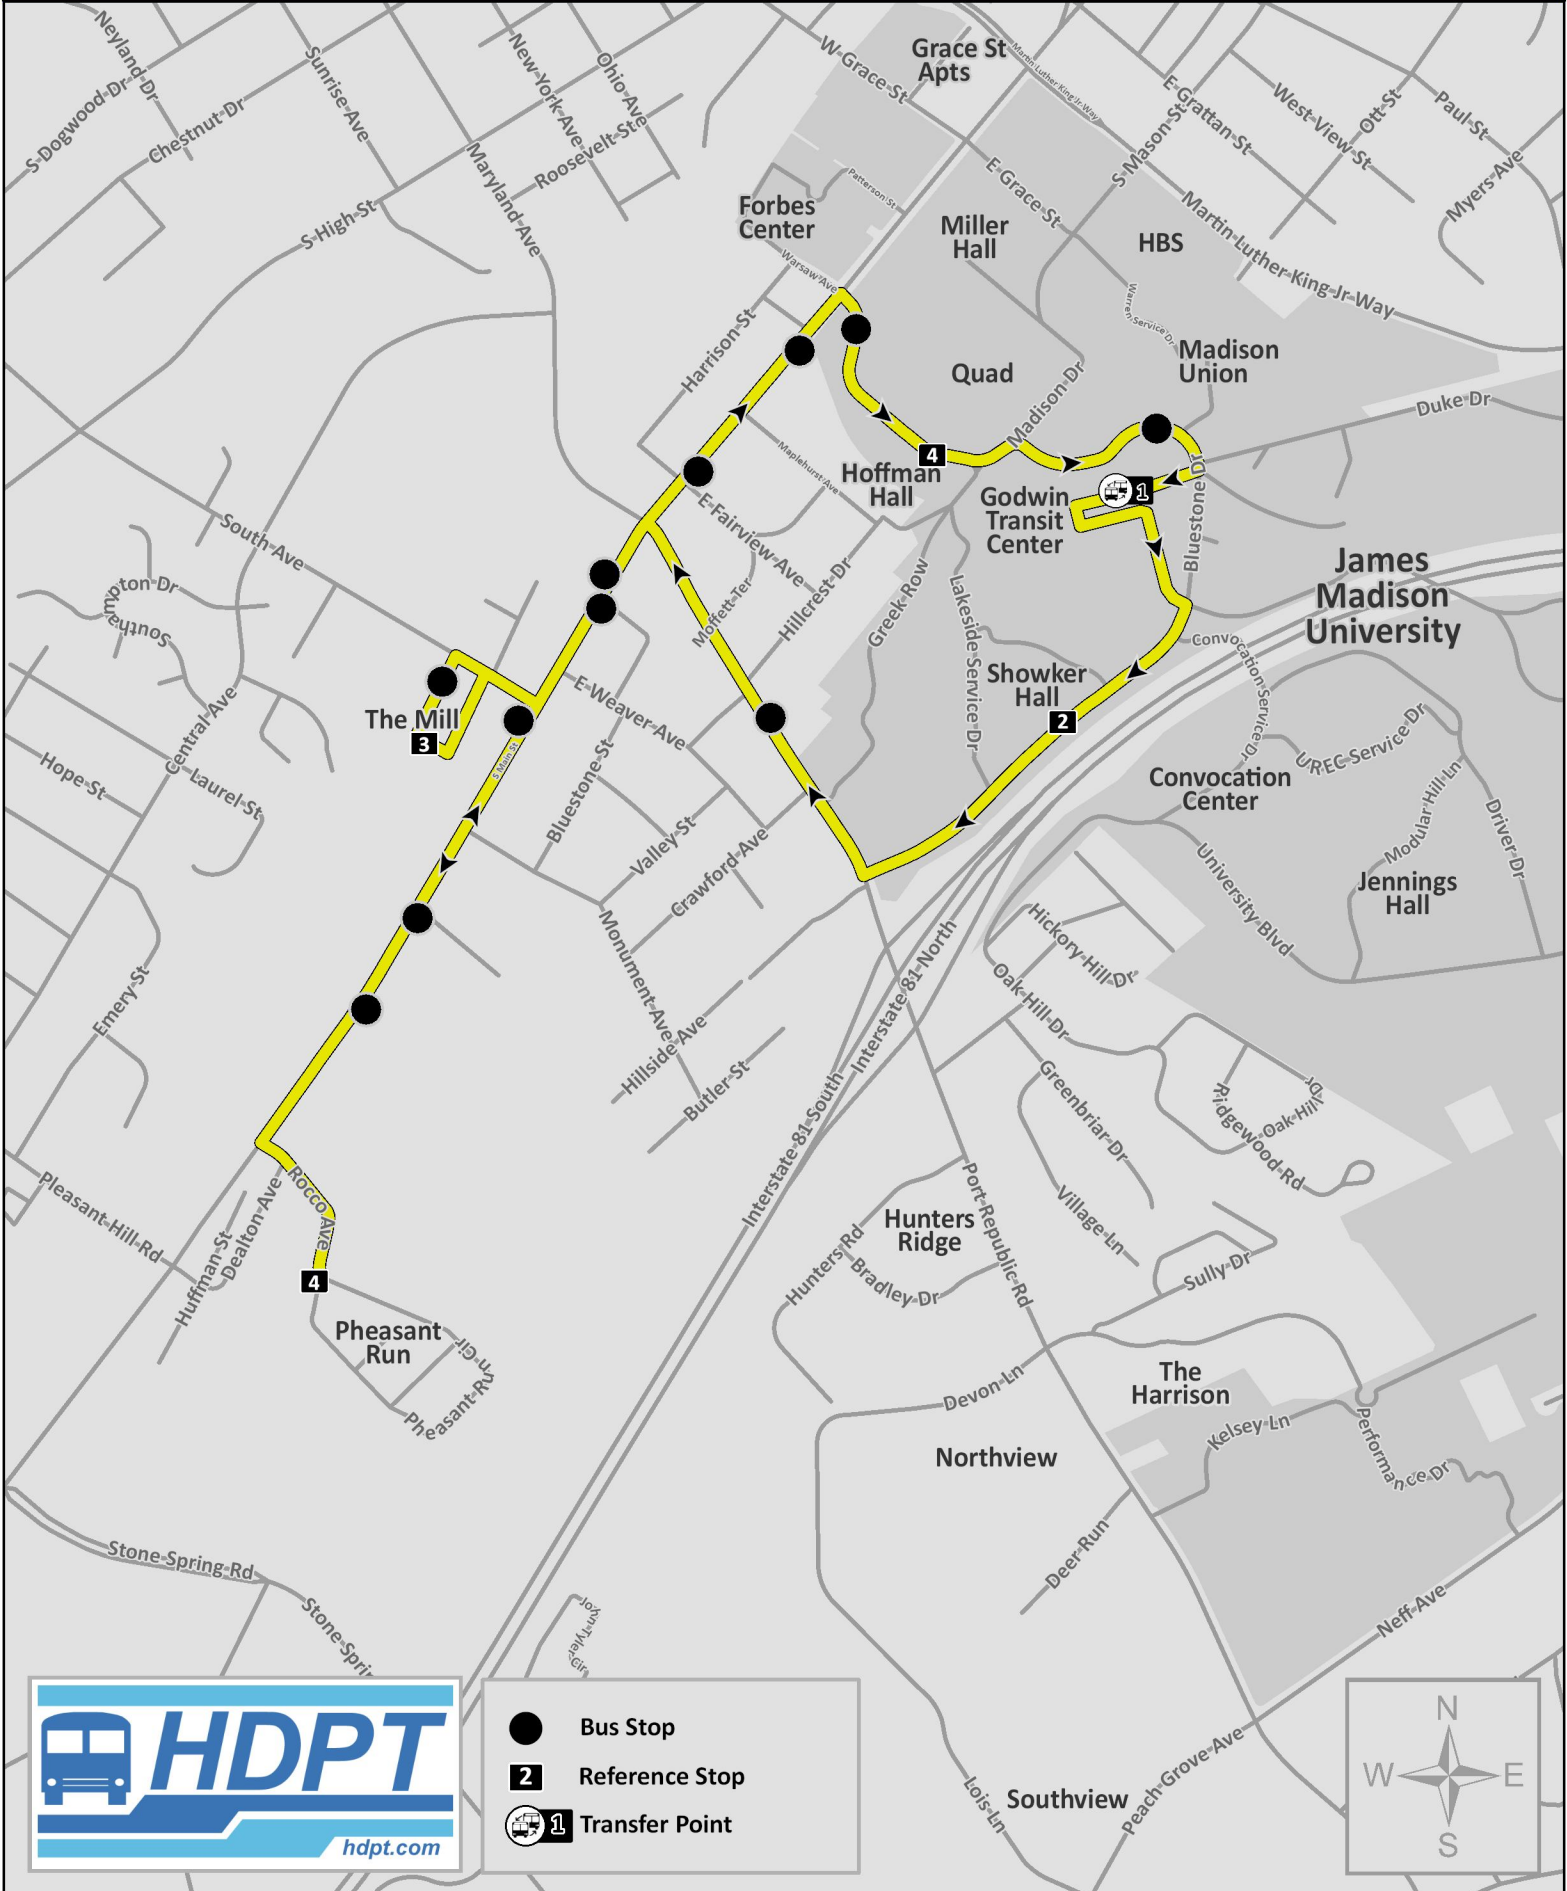

YELLOW LINE

Hours of Operation
 Monday - Thursday: 7:03 am - 10:51 pm
 Friday: 7:03 am - 1:51 am

-  Bus Stop
-  Reference Stop
-  Transfer Point

The Mill & Pheasant Run

YELLOW

Godwin Transit Center

Madison Union

The Mill

Pheasant Run

FedEx

Godwin Transit Center

A B C D E A

DEPARTS

ARRIVES

X : 00	X : 01	X : 07	X : 11	X : 16	X : 19
X : 30	X : 31	X : 37	X : 41	X : 46	X : 49

SANITATION OCCURS WITHOUT SCHEDULE DISRUPTION

HOURS OF OPERATION: M-F 7:00AM-10:49PM, Sat 10:00AM-10:49PM

ALL STOPS

Stop #

A	Godwin Transit Center	S Main St.	108	Edgelawn Dr.
003	GTC	085	109	East Fairview Ave.
B	Bluestone Dr.	086	110	FedEx Office
027	Madison Union	D		Bluestone Dr.
028	Varner House		270	across Wampler Hall
	S Main St.	E	030	Hoffman Hall
083	Harrison St.		031	Madison Union
084	Madison Square		A	Godwin Transit Center
C	The Mill		003	GTC
056	Shelter	105		
		106		
		107		