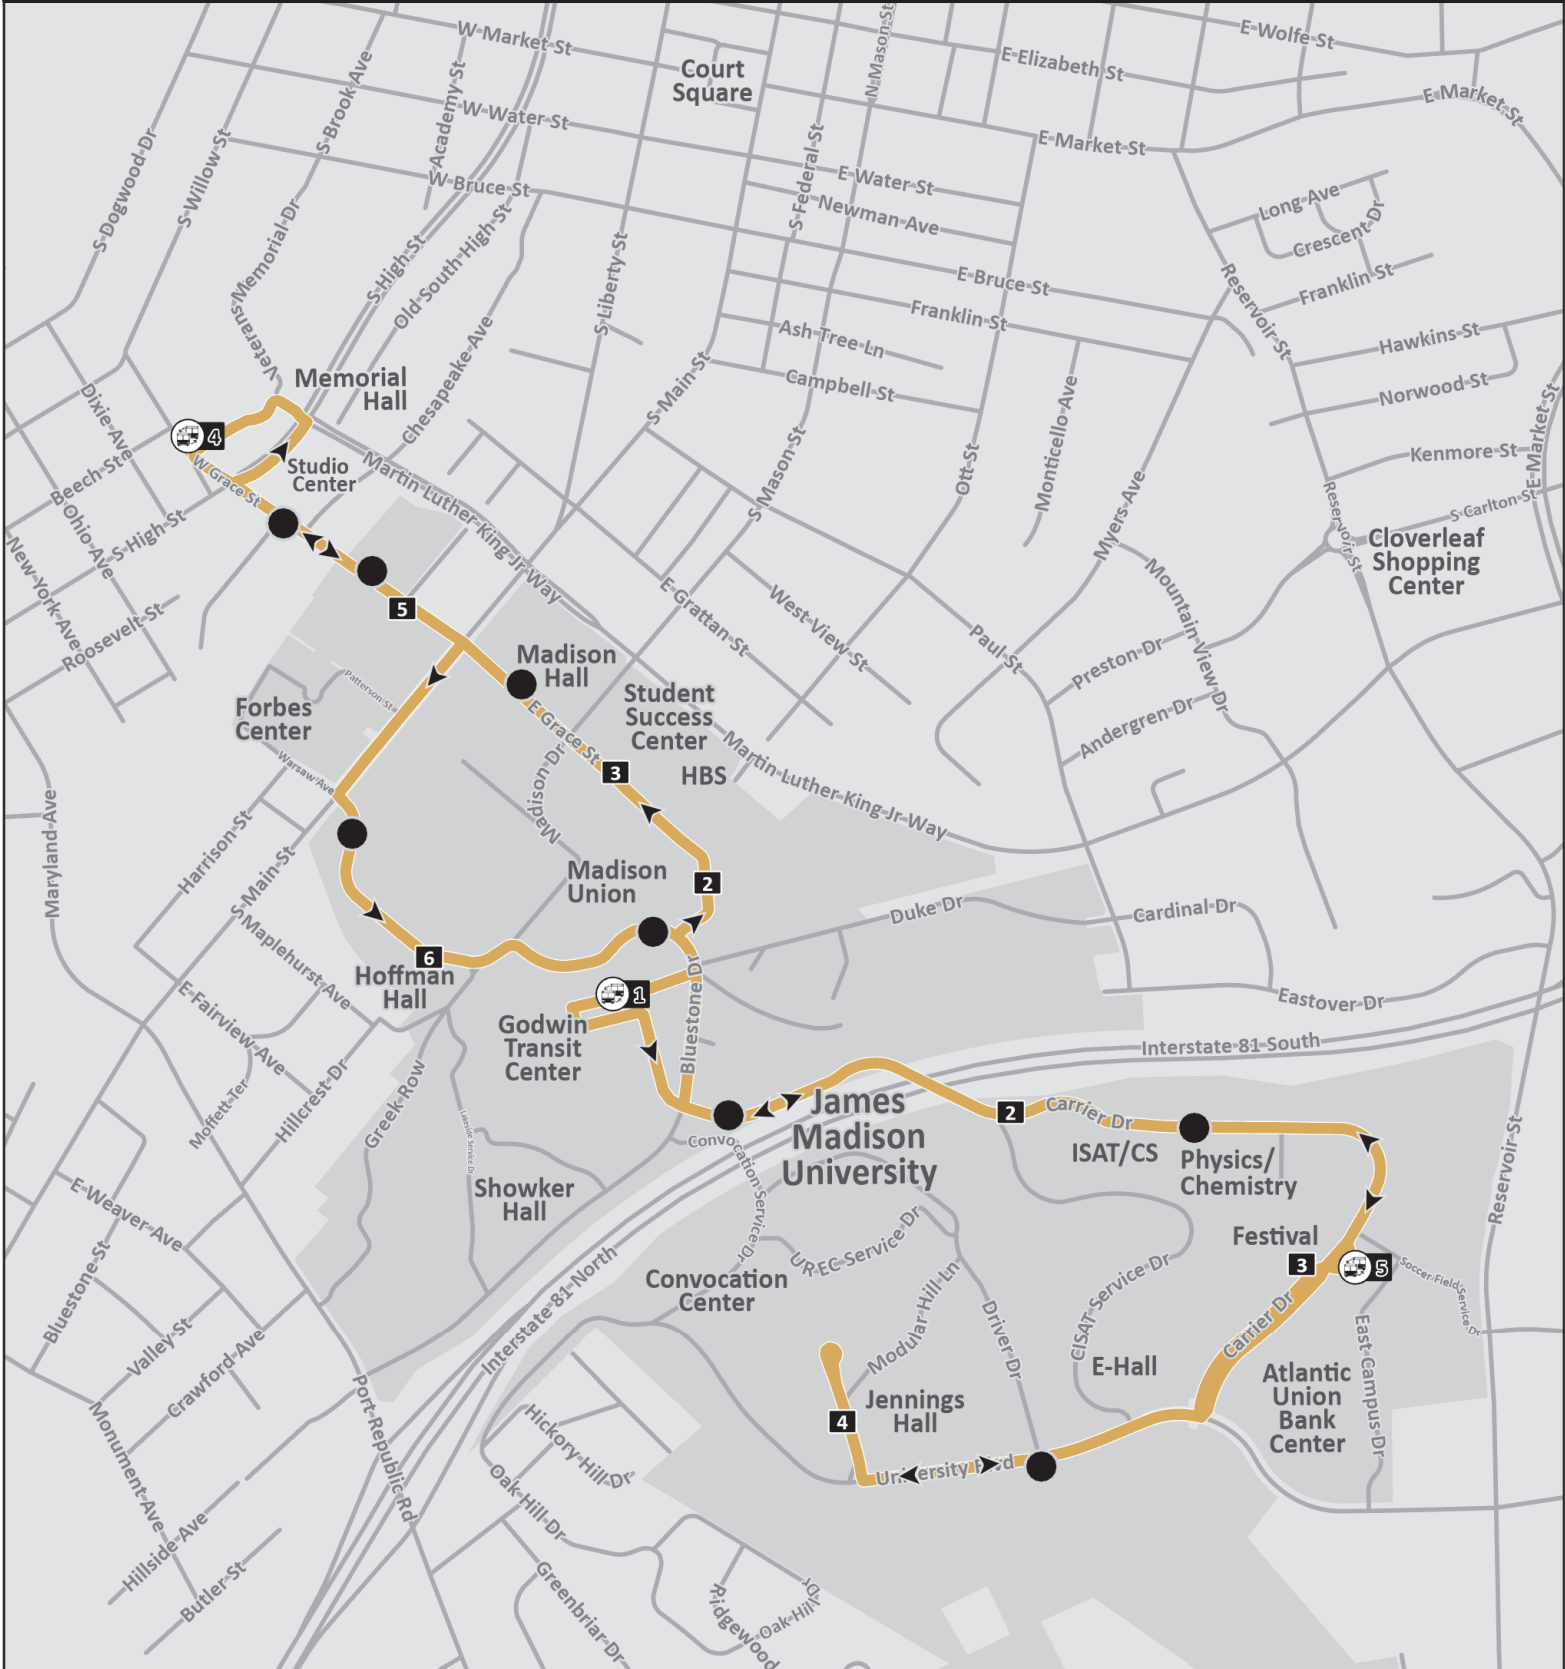

Inner Campus Shuttle Weeknights, Saturdays

Hours of Operation
Monday - Friday: 7:10 pm - 11:00 pm, every 30 minutes
Saturday 9:10 am - 11:00 pm am, every 30 minutes

- Bus Stop
- Reference Stop
- Transfer Point