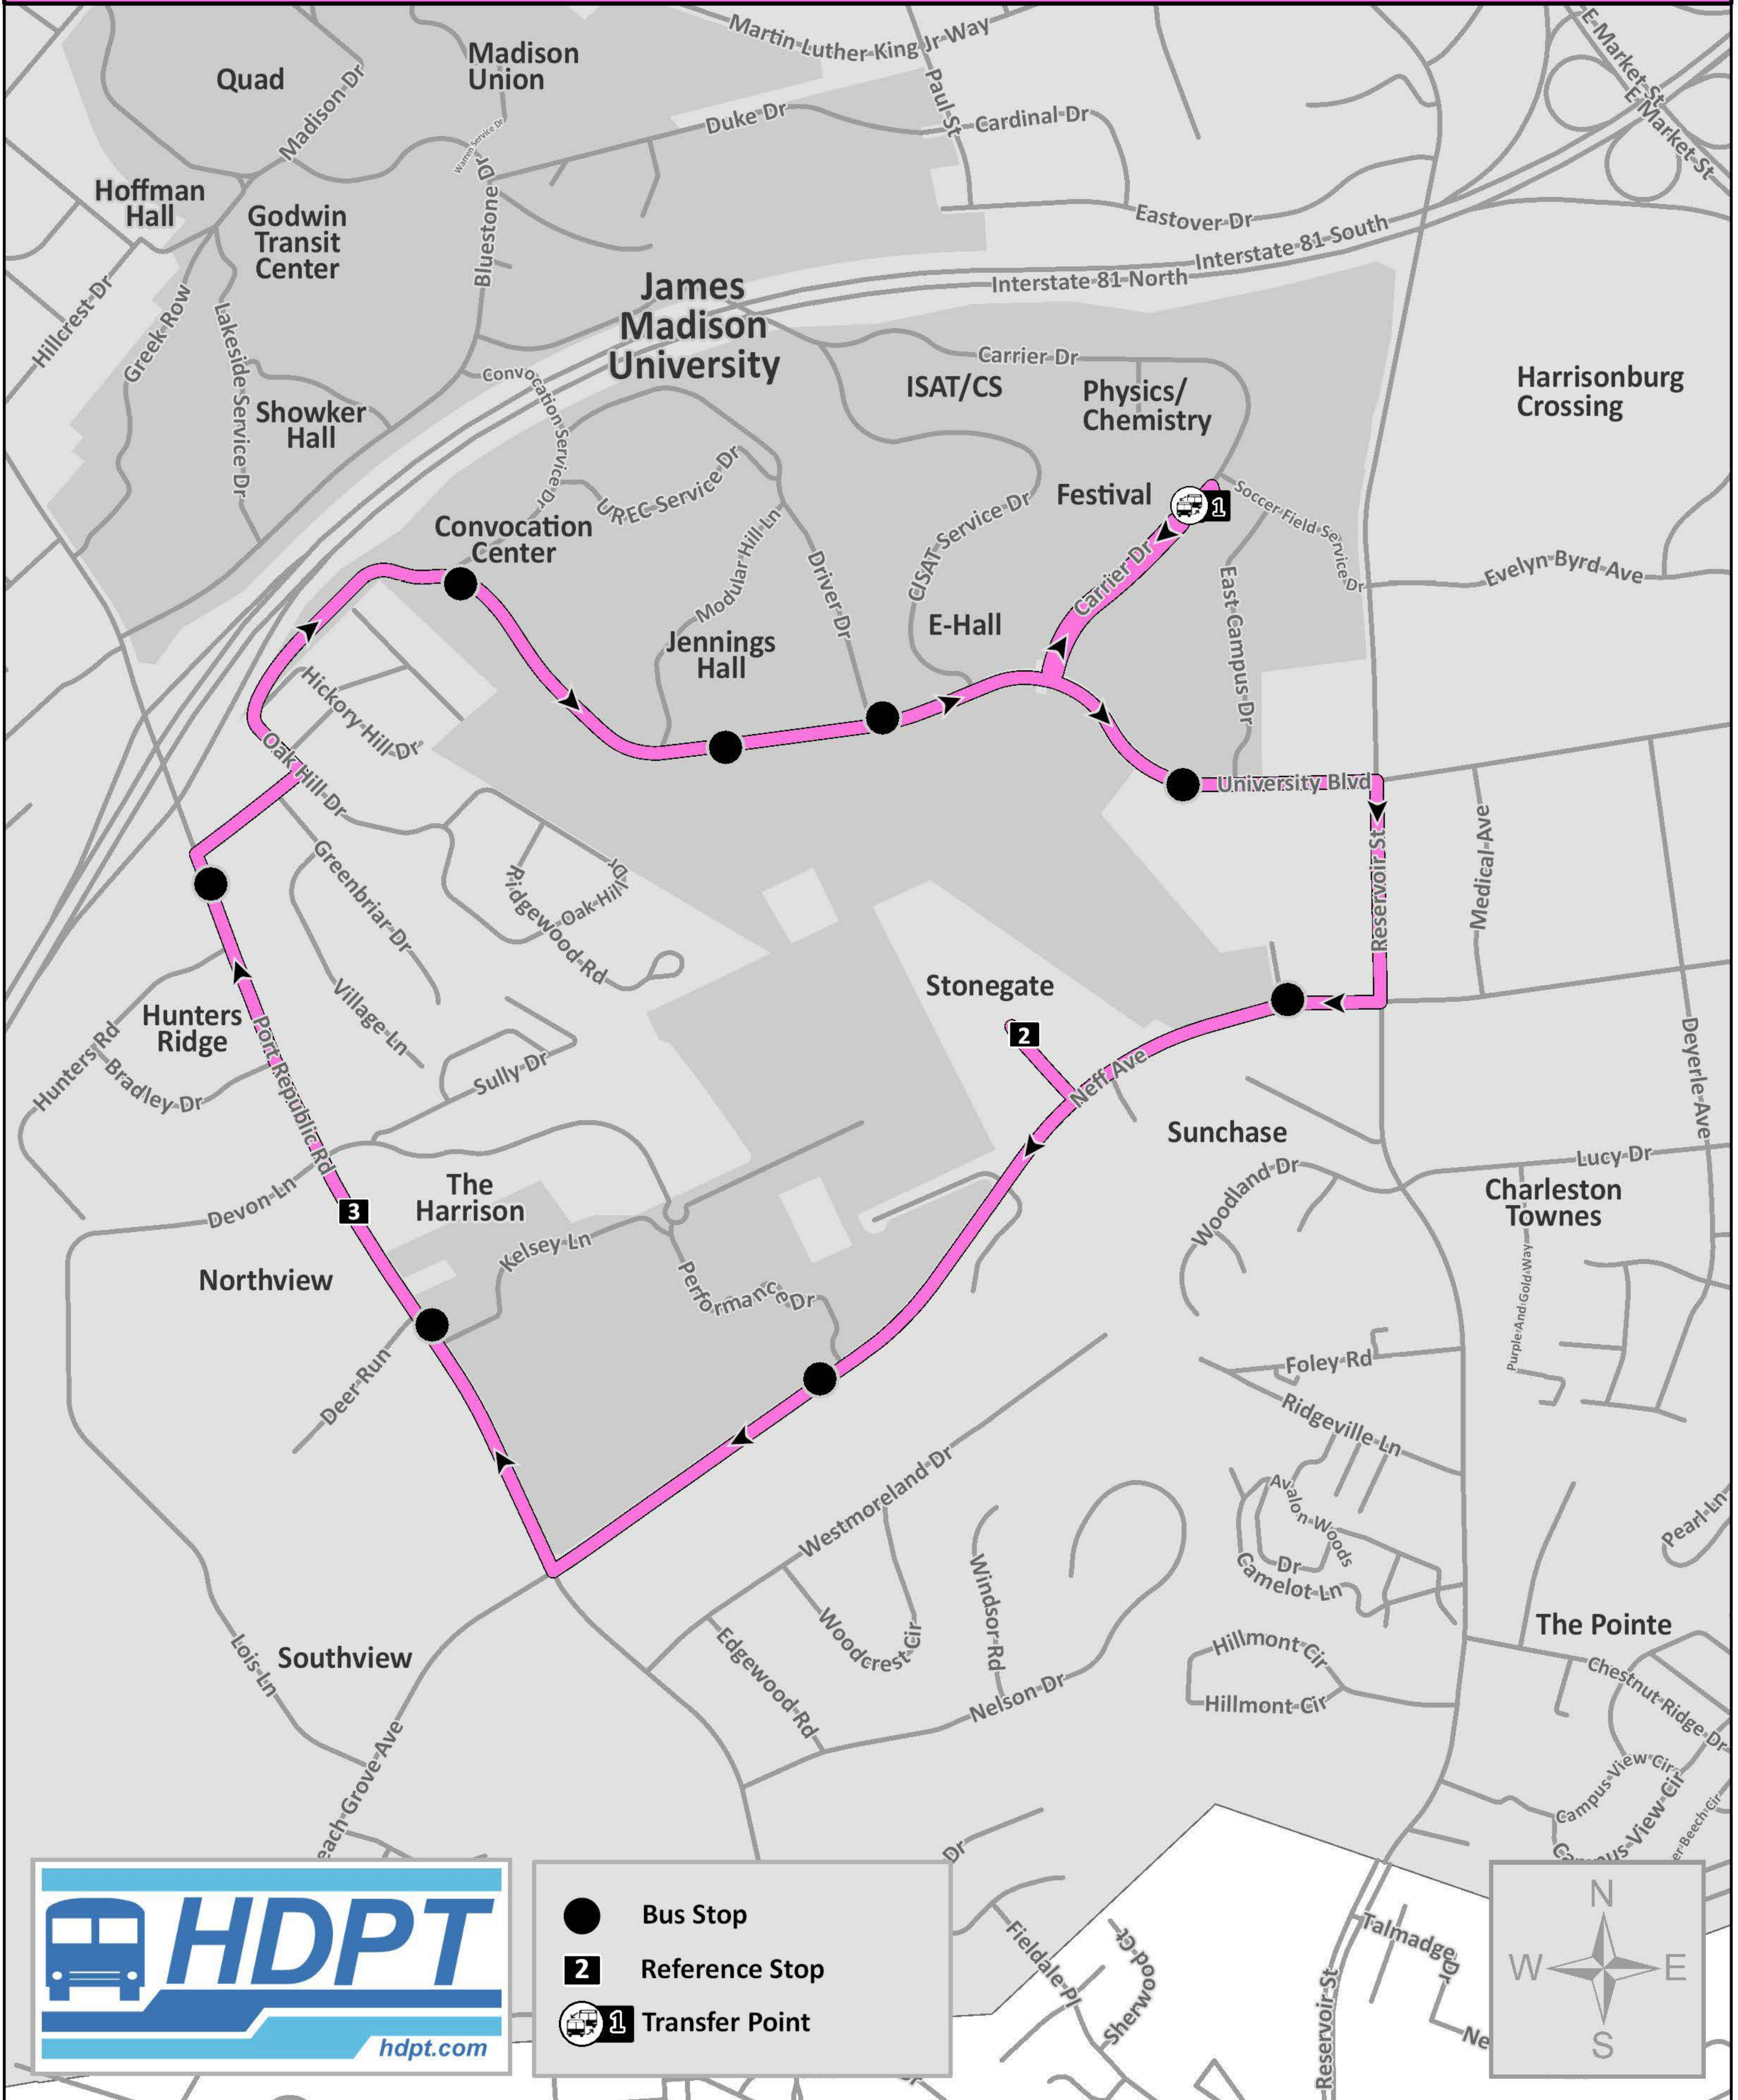

PINK LINE

- Bus Stop
- 2 Reference Stop
- 1 Transfer Point

PINK LINE		Stonegate & The Harrison (to East Campus)			
<i>Festival</i>		<i>Stonegate</i>		<i>The Harrison</i>	
DEPARTS				ARRIVES	
X : 00		X : 06		X : 15	
X : 15		X : 21		X : 30	
X : 30		X : 36		X : 45	
X : 45		X : 51		X : 00	
ALL STOPS					
Carrier Dr.		Neff Ave.		Port Republic Rd.	
014 <i>Festival Shelter</i>		186 <i>Sentara Park</i>		044 <i>Royal Station</i>	
015 <i>Conference Center</i>		Port Republic Rd.		University Blvd.	
University Blvd.		041 <i>across from Deer Run</i>		282 <i>across from Convocation Center</i>	
026 <i>RMH Behavioral Health</i>		Devon Ln.		025 <i>across from Convo F Lot</i>	
Neff Ave.		065 <i>1174 The Harrison</i>		120 <i>Arboretum</i>	
141 <i>Reservoir St.</i>		066 <i>1144 The Harrison</i>		Carrier Dr.	
Putter Ct.		185 <i>Sentara Park</i>		014 <i>Festival Shelter</i>	
058 <i>Stonegate Apts.</i>		067 <i>1239 The Harrison</i>		** MUTIPLE BUSES SERVICE THIS ROUTE**	
				Hours of Operation:	
				M - F 7:00AM -7:00PM	
				<i>FOR WEEKEND & NIGHT SERVICE, SEE GOLD LINE</i>	
				PLEASE REFER TO OUR SOCIAL MEDIA FOR UPDATES ON COVID GUIDELINES ONBOARD	