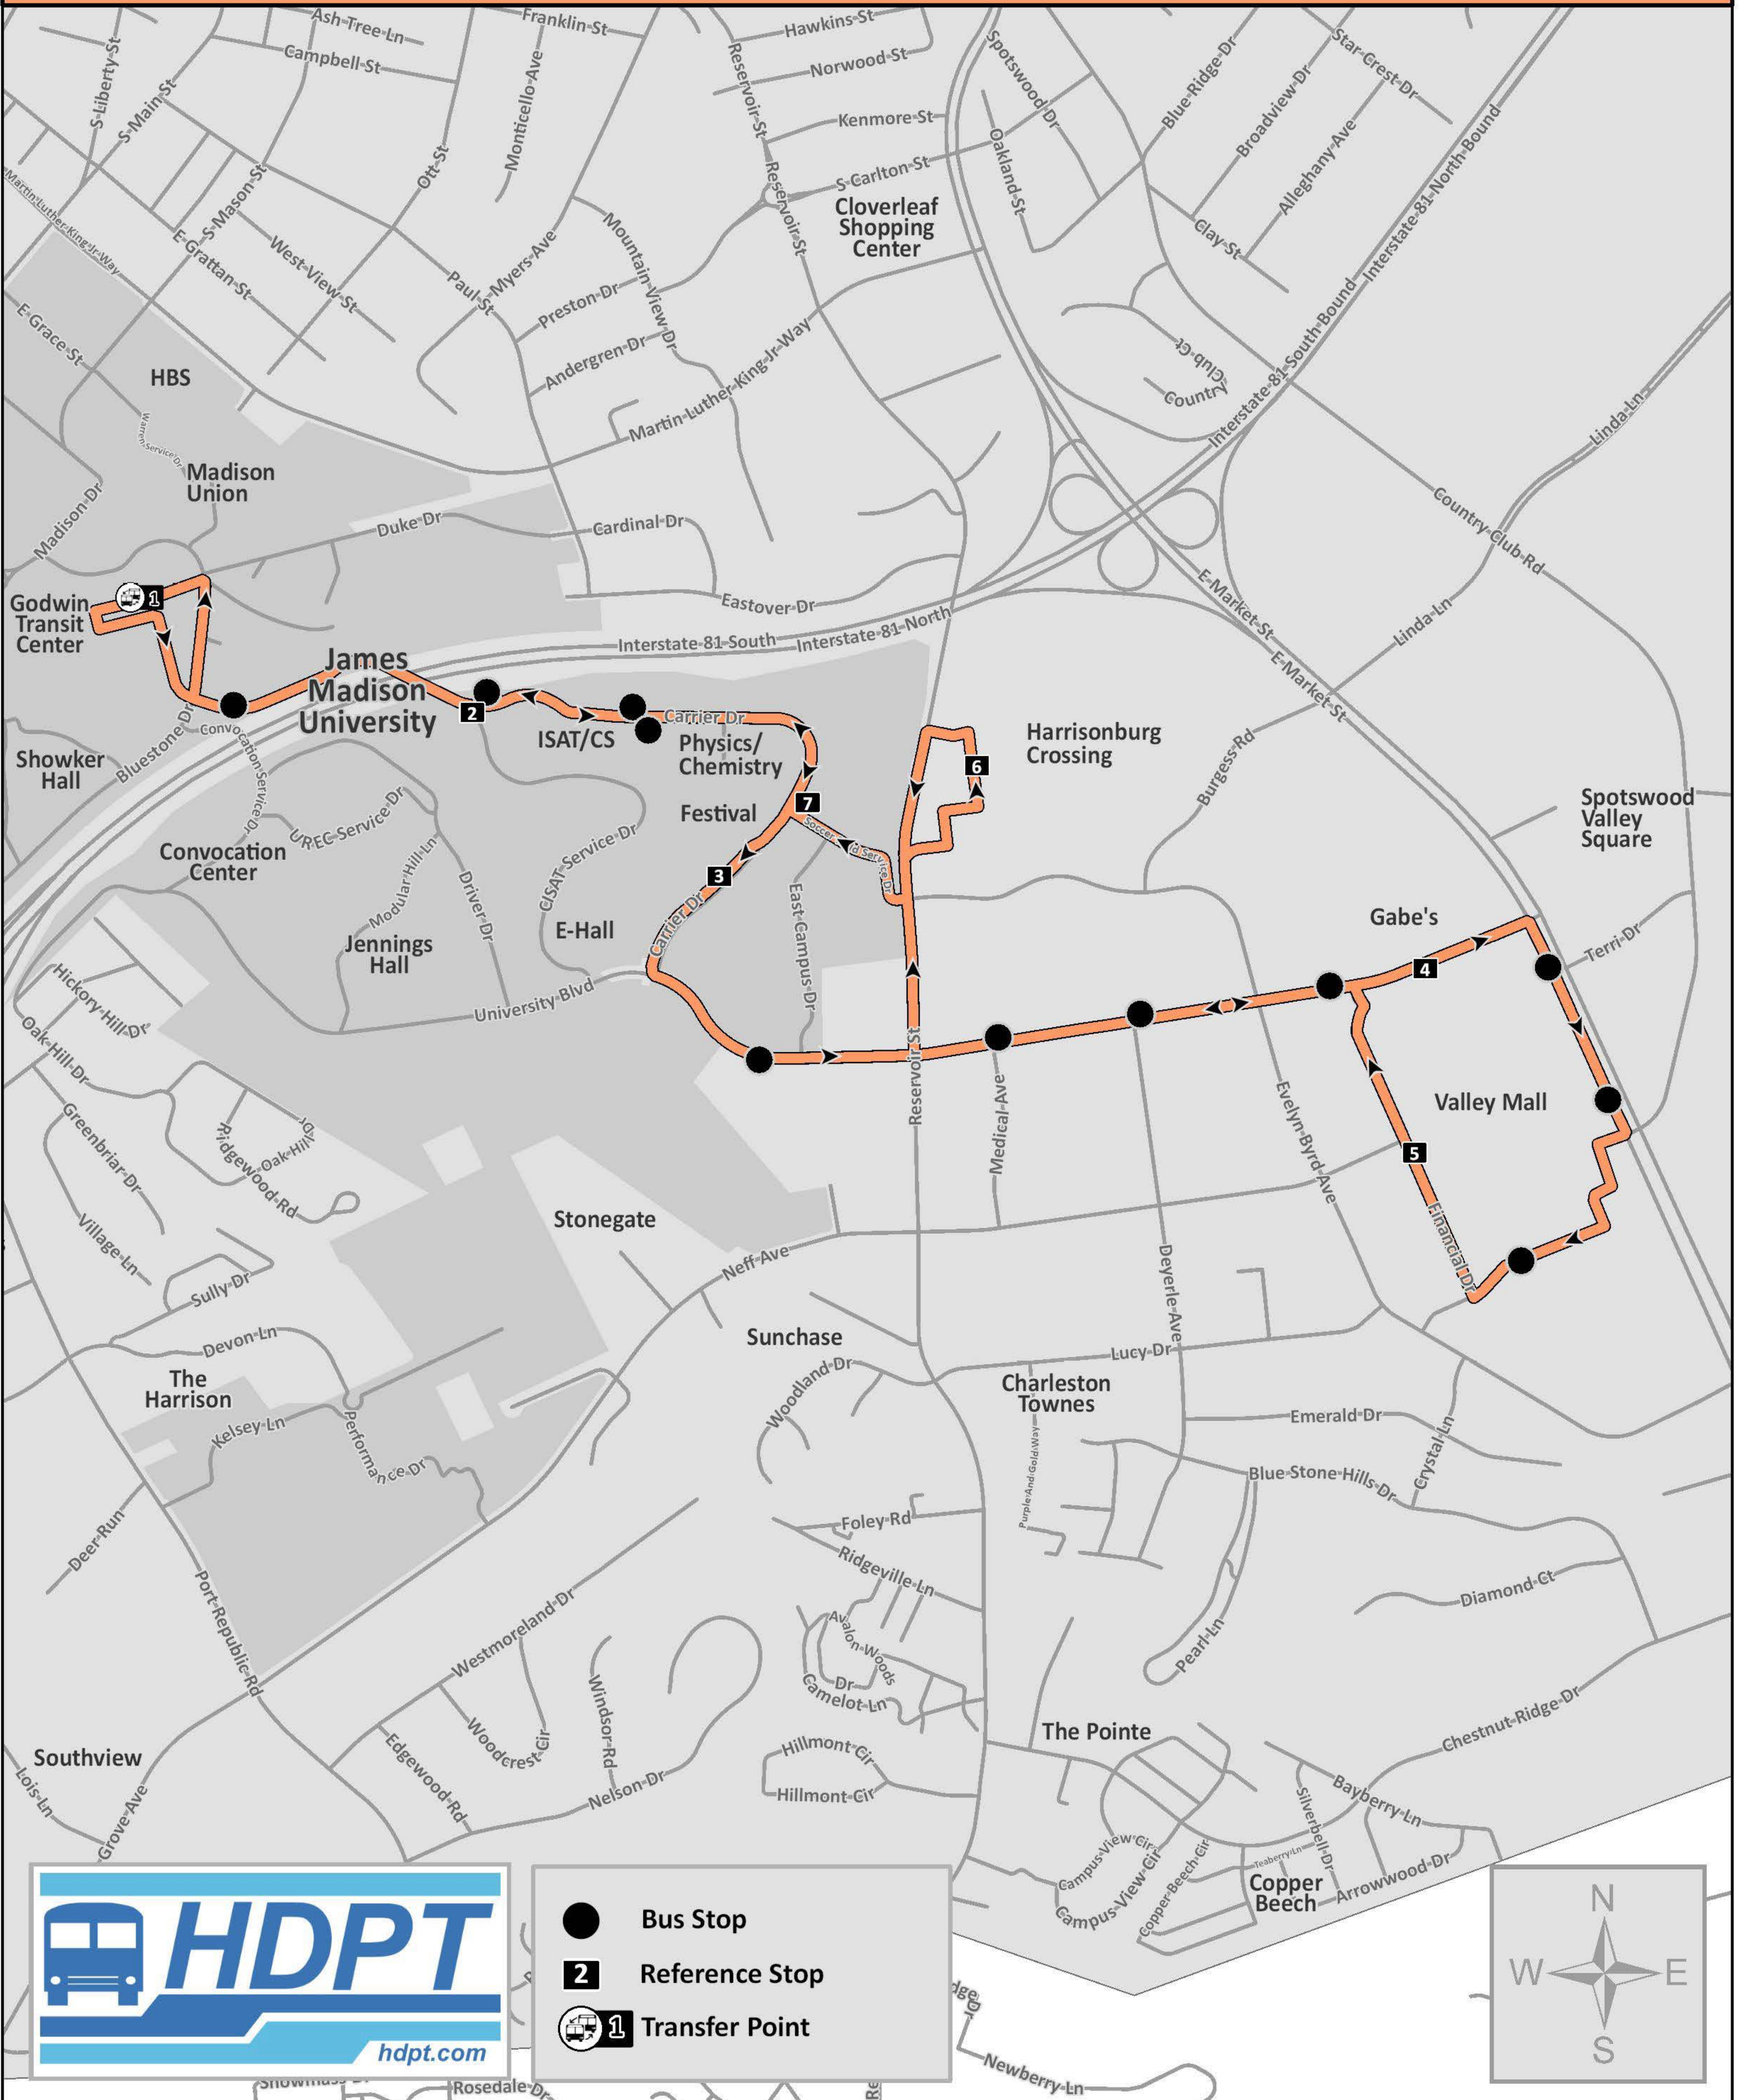

Shopper

- Bus Stop
- 2 Reference Stop
- 1 Transfer Point

Shopper

JMU Campus to Valley Mall & Walmart

Godwin Transit Center	ISAT/CS	Festival Conference Center	across from Gabe's	Valley Mall	Walmart	Festival Parking Lot	Godwin Transit Center
-----------------------	---------	----------------------------	--------------------	-------------	---------	----------------------	-----------------------

ALL STOPS

Godwin Transit Center 003 <i>GTC</i> Carrier Dr. 037 <i>across from Hanson Hall</i> 018 <i>ISAT/CS</i> 017 <i>Physics/Chem</i> 015 <i>Festival Conference Center</i> University Blvd. 026 <i>Sentara Behavioral Health</i> 293 <i>Deyerle Ave.</i> 159 <i>across from Gabe's</i>	E. Market St. 194 <i>Popeye's</i> 183 <i>Mall Entrance South</i> Valley Mall 158 <i>Target (Entrance)</i> 006 <i>Valley Mall (West Side)</i> University Blvd. 123 <i>IHOP</i> 127 <i>across from Deyerle Ave.</i> 128 <i>across from Medical Ave.</i>	Harrisonburg Crossing 005 <i>Walmart</i> Festival 008 <i>Parking Lot</i> Carrier Dr. 016 <i>across from Physics/Chem</i> 019 <i>across from ISAT/CS</i> 021 <i>Hanson Hall</i> Godwin Transit Center 003 <i>GTC</i>	PLEASE REFER TO OUR SOCIAL MEDIA FOR UPDATES ON COVID GUIDELINES ONBOARD
---	---	--	--