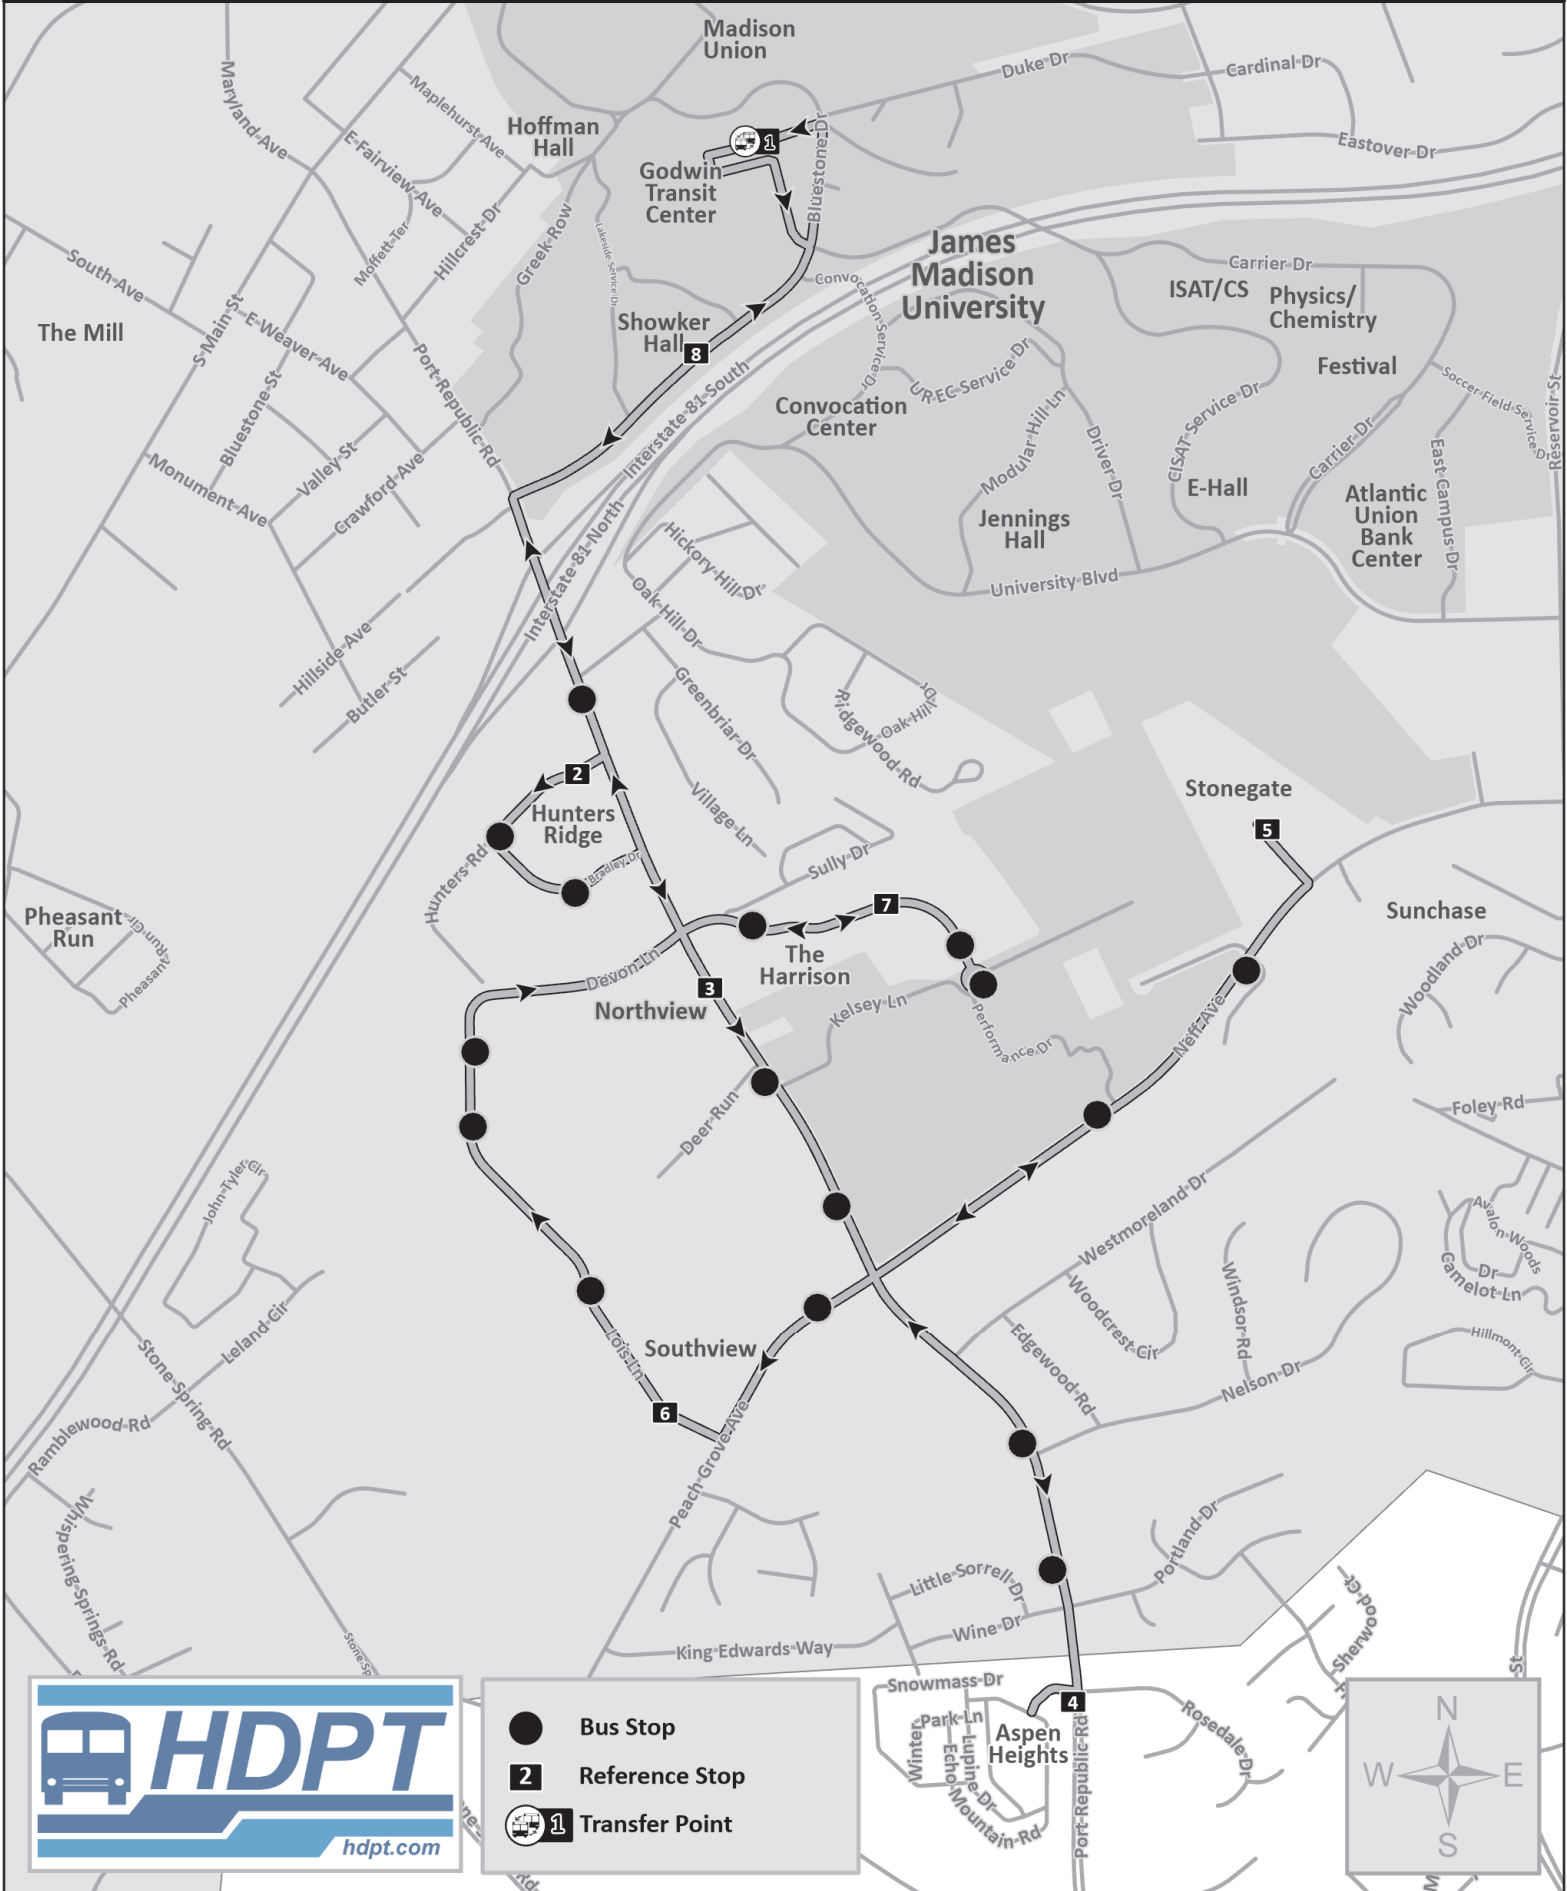

SILVER LINE

Hours of Operation
Monday - Friday: 7:00 pm - 10:47 pm

-  Bus Stop
-  Reference Stop
-  Transfer Point

SILVER LINE		Night/Weekend Service for Port Republic Rd. & Stonegate															
Godwin Transit Center		Hunter's Ridge		Northview		The Cottages		Stonegate		Southview		The Harrison		across from Zane Showker Hall		Godwin Transit Center	
DEPARTS													ARRIVES				
10:20 AM	10:24 AM	10:27 AM	10:30 AM	10:34 AM	10:37 AM	10:41 AM	10:45 AM	10:47 AM									
11:00 AM	11:04 AM	11:07 AM	11:10 AM	11:14 AM	11:17 AM	11:21 AM	11:25 AM	11:27 AM									
11:40 AM	11:44 AM	11:47 AM	11:50 AM	11:54 AM	11:57 AM	12:01 PM	12:05 PM	12:07 PM									
12:20 PM	12:24 PM	12:27 PM	12:30 PM	12:34 PM	12:37 PM	12:41 PM	12:45 PM	12:47 PM									
1:00 PM	1:04 PM	1:07 PM	1:10 PM	1:14 PM	1:17 PM	1:21 PM	1:25 PM	1:27 PM									
1:40 PM	1:44 PM	1:47 PM	1:50 PM	1:54 PM	1:57 PM	2:01 PM	2:05 PM	2:07 PM									
2:20 PM	2:24 PM	2:27 PM	2:30 PM	2:34 PM	2:37 PM	2:41 PM	2:45 PM	2:47 PM									
3:00 PM	3:04 PM	3:07 PM	3:10 PM	3:14 PM	3:17 PM	3:21 PM	3:25 PM	3:27 PM									
3:40 PM	3:44 PM	3:47 PM	3:50 PM	3:54 PM	3:57 PM	4:01 PM	4:05 PM	4:07 PM									
4:20 PM	4:24 PM	4:27 PM	4:30 PM	4:34 PM	4:37 PM	4:41 PM	4:45 PM	4:47 PM									
5:00 PM	5:04 PM	5:07 PM	5:10 PM	5:14 PM	5:17 PM	5:21 PM	5:25 PM	5:27 PM									
5:40 PM	5:44 PM	5:47 PM	5:50 PM	5:54 PM	5:57 PM	6:01 PM	6:05 PM	6:07 PM									
6:20 PM	6:24 PM	6:27 PM	6:30 PM	6:34 PM	6:37 PM	6:41 PM	6:45 PM	6:47 PM									
7:00 PM	7:04 PM	7:07 PM	7:10 PM	7:14 PM	7:17 PM	7:21 PM	7:25 PM	7:27 PM									
7:40 PM	7:44 PM	7:47 PM	7:50 PM	7:54 PM	7:57 PM	8:01 PM	8:05 PM	8:07 PM									
8:20 PM	8:24 PM	8:27 PM	8:30 PM	8:34 PM	8:37 PM	8:41 PM	8:45 PM	8:47 PM									
9:00 PM	9:04 PM	9:07 PM	9:10 PM	9:14 PM	9:17 PM	9:21 PM	9:25 PM	9:27 PM									
9:40 PM	9:44 PM	9:47 PM	9:50 PM	9:54 PM	9:57 PM	10:01 PM	10:05 PM	10:07 PM									
10:20 PM	10:24 PM	10:27 PM	10:30 PM	10:34 PM	10:37 PM	10:41 PM	10:45 PM	10:47 PM									
ALL STOPS																	
Godwin Transit Center			050 Harrisonburg Community Health C					060 1030 Southview						SANITATION OCCURS WITHOUT SCHEDULE DISRUPTION PLEASE REFER TO OUR SOCIAL MEDIA FOR UPDATES ON COVID GUIDELINES ONBOARD			
003 GTC			The Cottages					Devon Ln.									
Bluestone Dr.			143 Shelter					061 1542 Foxhill									
009 Hartman Hall (Shelter)			Port Republic Rd.					062 1420 Foxhill/Squirehill									
Port Republic Rd.			234 Comsonics					065 1174 The Harrison									
038 R10/R11 Parking Lot			Neff Ave.					066 1144 The Harrison									
Hunters Rd.			136 Dream Come True Park					185 Sentara Park									
068 1330 Hunter's Ridge			Putter Ct.					067 1239 The Harrison									
069 1346 Hunter's Ridge			058 Stonegate Apartments					Port Republic Rd.									
Bradley Dr.			Neff Ave.					044 Royal Station									
070 Camden Townes			186 Sentara Park					Bluestone Dr.									
Port Republic Rd.			Peach Grove Ave.					032 across from Zane Showker									
039 Northview			052 McDonald's					Godwin Transit Center									
040 Deer Run			Lois Ln.					003 GTC									
042 Liberty Station			059 1052 Southview														
049 across from Nelson Dr.																	