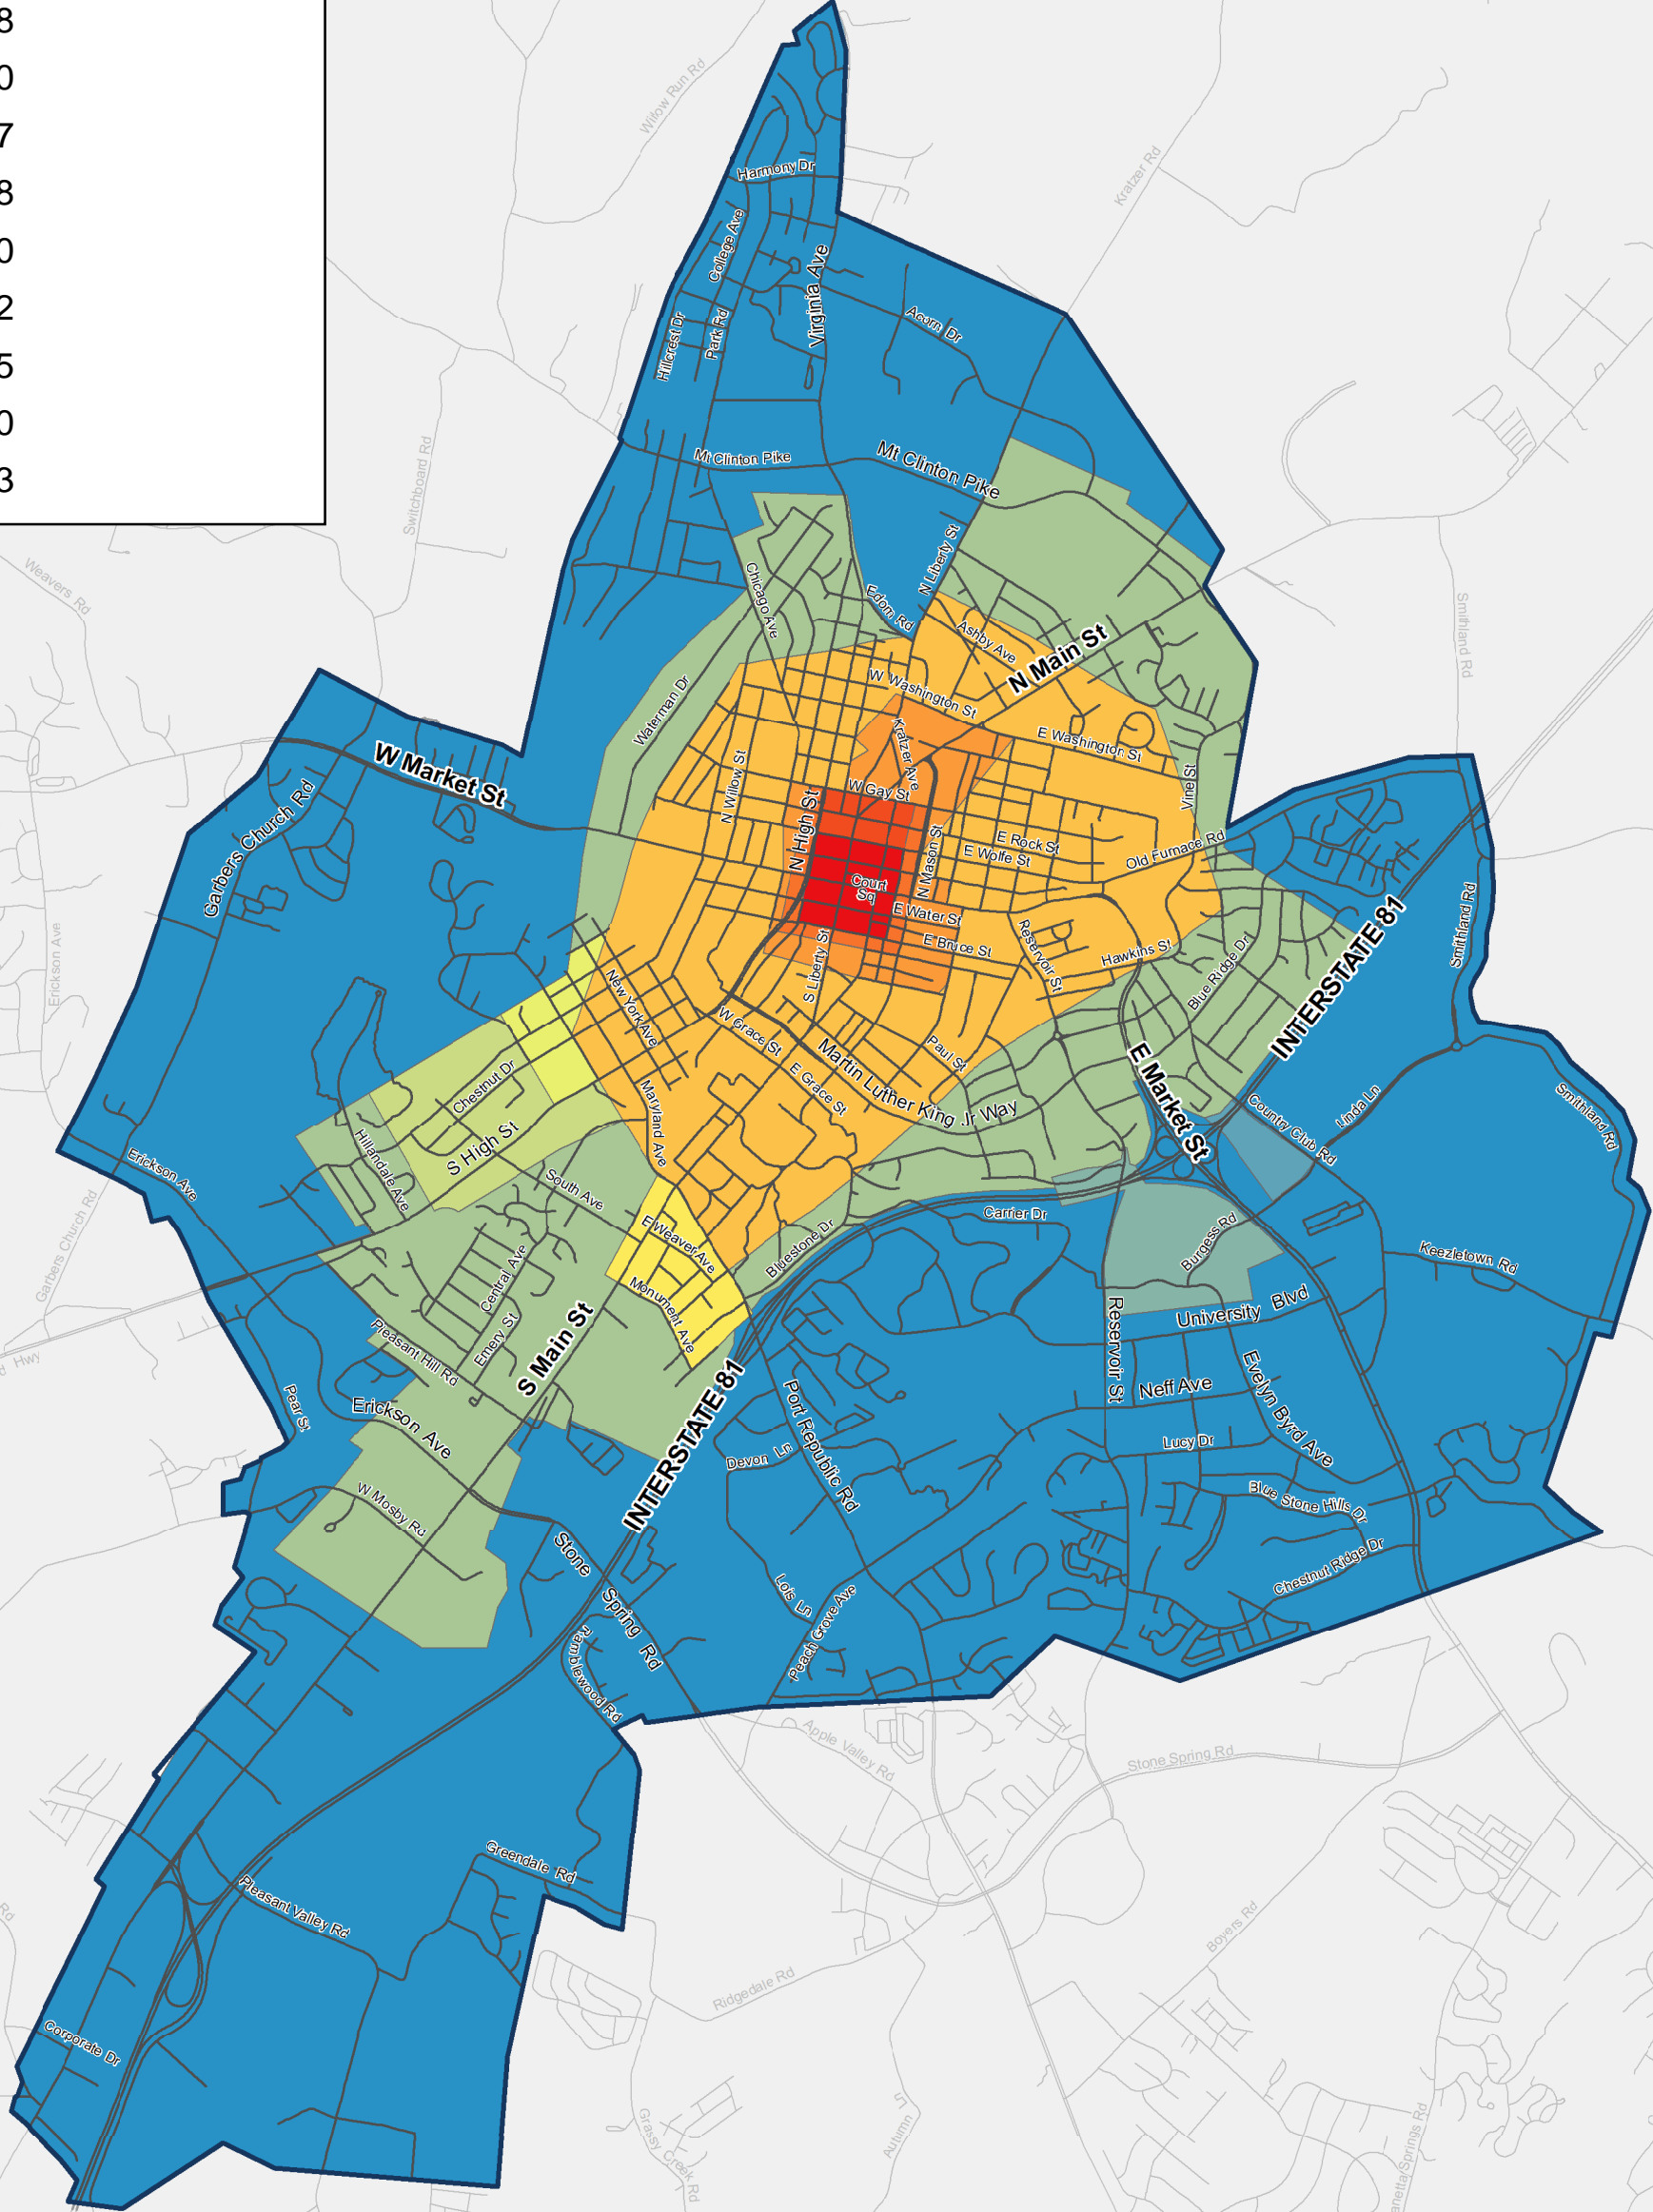

# Year of Growth

- 1780
- 1797
- 1849
- 1858
- 1870
- 1937
- 1938
- 1950
- 1962
- 1965
- 1970
- 1983

Every reasonable effort has been made to assure the accuracy of these maps and associated data. The City of Harrisonburg assumes no liability arising from use of these maps or data. THE MAPS ARE PROVIDED WITHOUT WARRANTY OF ANY KIND, either expressed or implied, including, but not limited to, the implied warranties of merchantability and fitness for a particular purpose. Any errors or omissions should be reported to the City of Harrisonburg, Department of Planning and Community Development.

Data Sources:  
Department of Planning and Community Development

## Historic Growth Comprehensive Plan

Map created: September 28, 2018

YOUR CITY. YOUR PLAN.