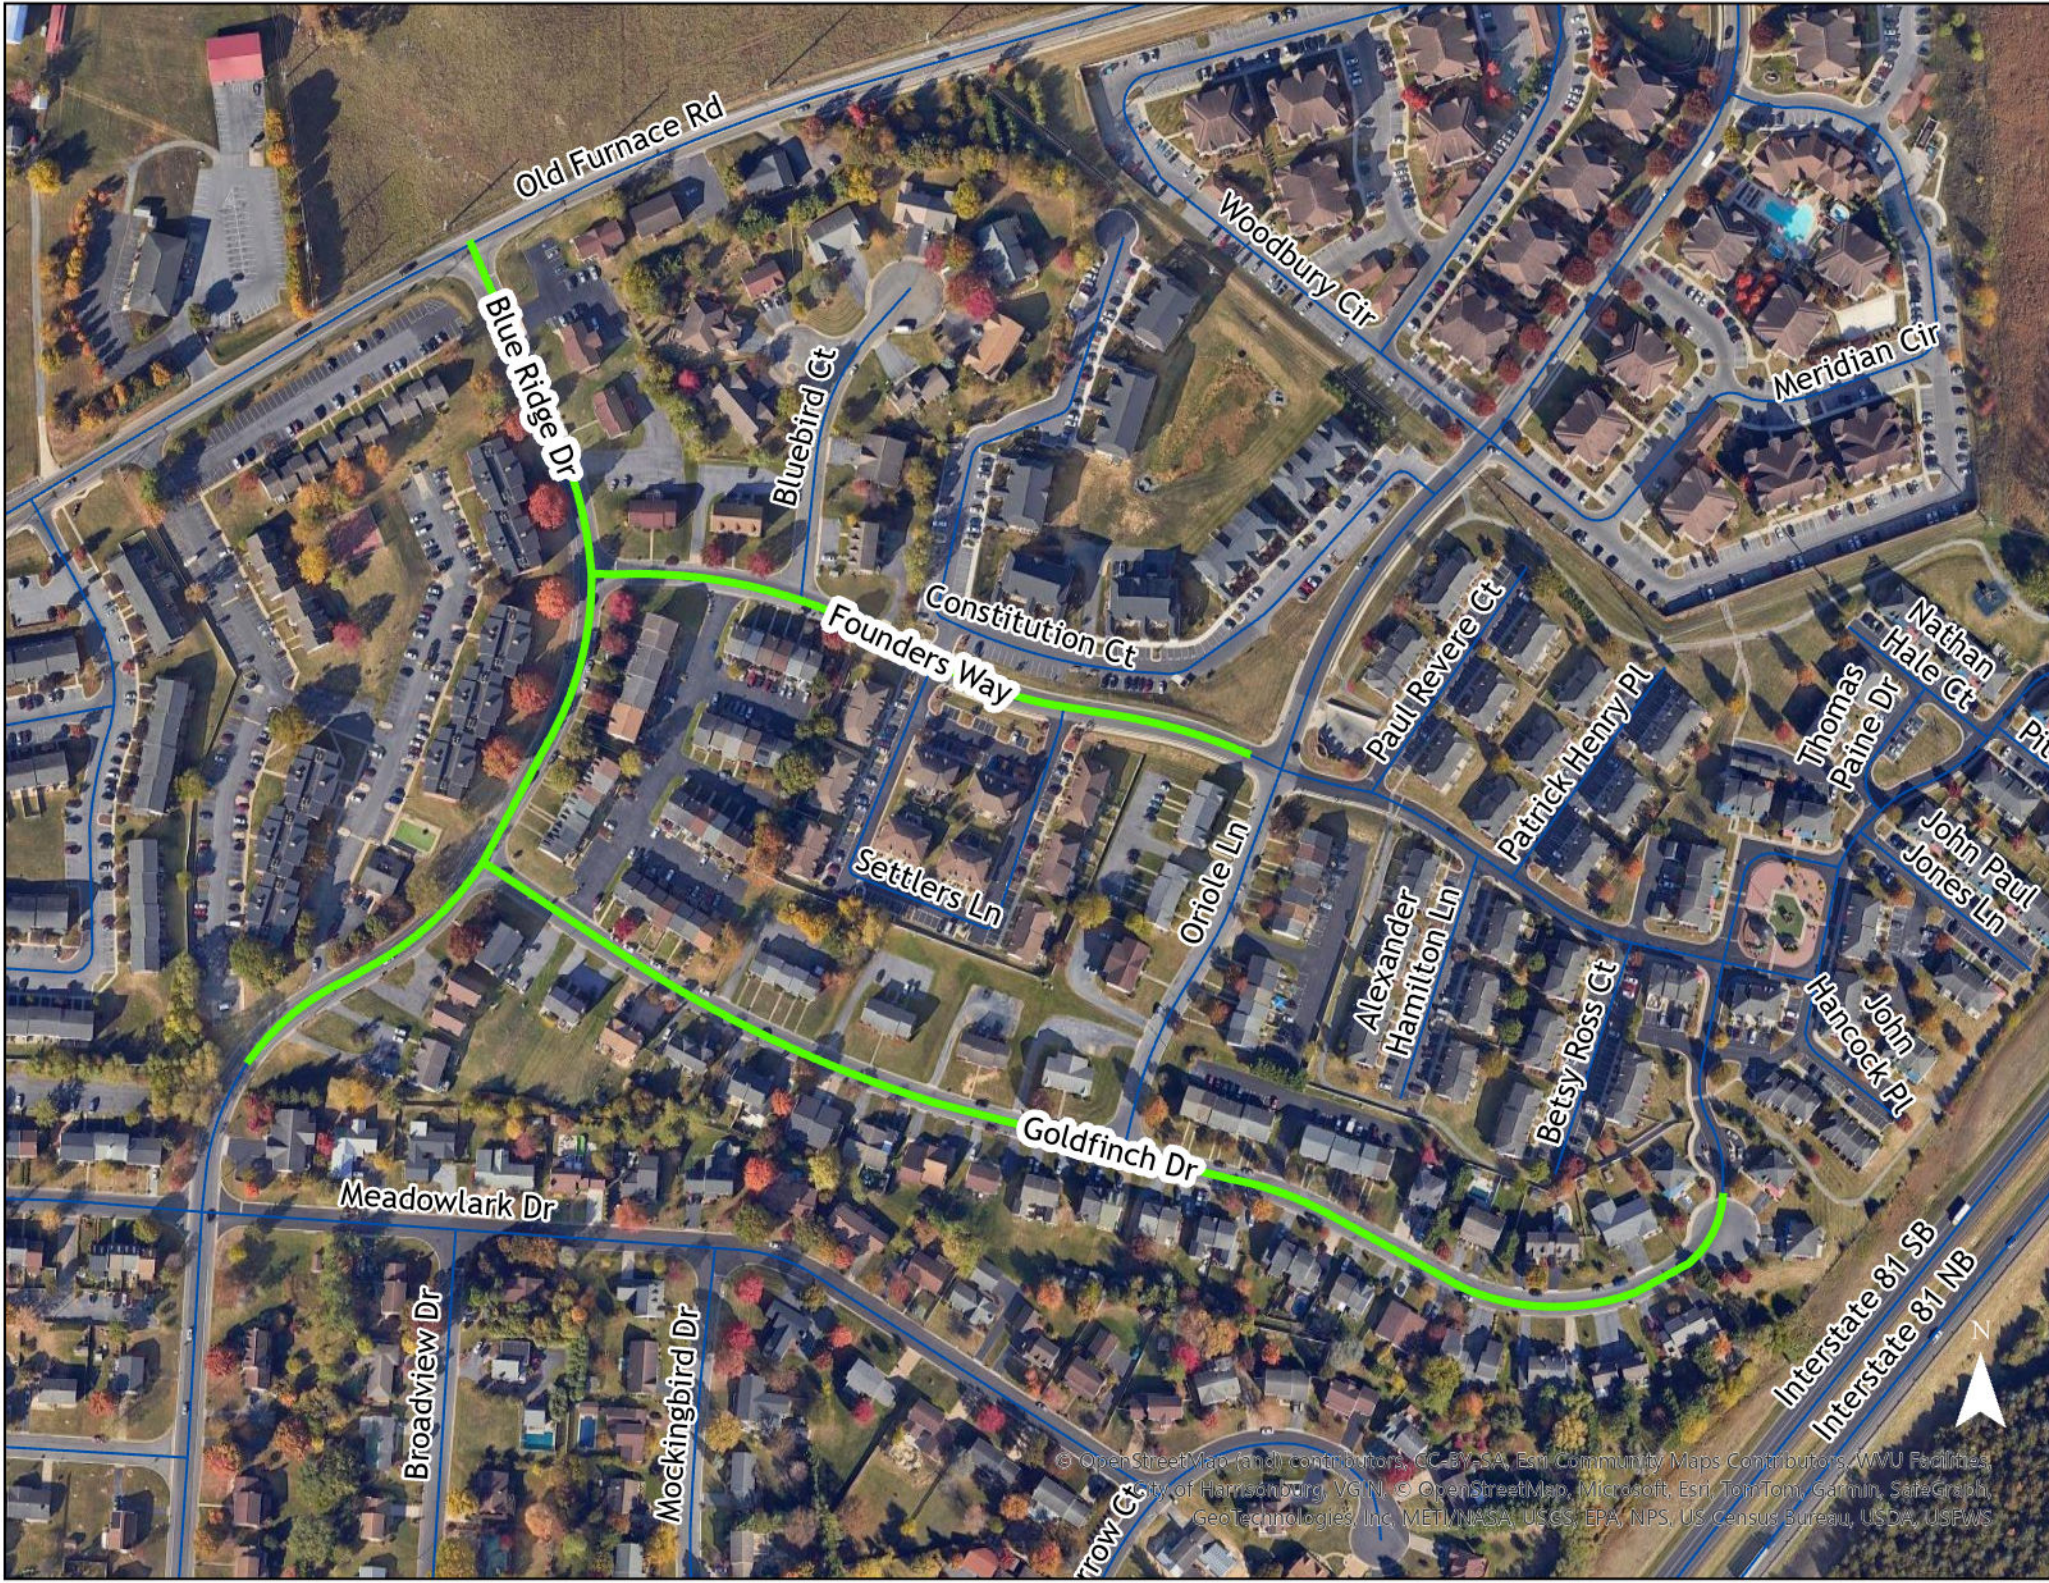

Virginia Ave

Collicello St

3rd St

Liberty St

Johnson St

2nd St

© OpenStreetMap (and) contributors, CC-BY-SA, Esri Community Maps Contributors, WMU Facilities, City of Harrisonburg, VA, OpenStreetMap, Microsoft, Esri, TomTom, Garmin, SafeGraph, GeoTechnologies, Inc, METI/NASA, USGS, EPA/NPS, US Census Bureau, USDA, USFWS

Old Furnace Rd

Blue Ridge Dr

Bluebird Ct

Woodbury Cir

Meridian Cir

Founders Way

Constitution Ct

Paul Revere Ct

Settlers Ln

Oriole Ln

Alexander Hamilton Ln

Patrick Henry Pl

Nathan Hale Ct

Thomas Paine Dr

John Paul Jones Ln

Goldfinch Dr