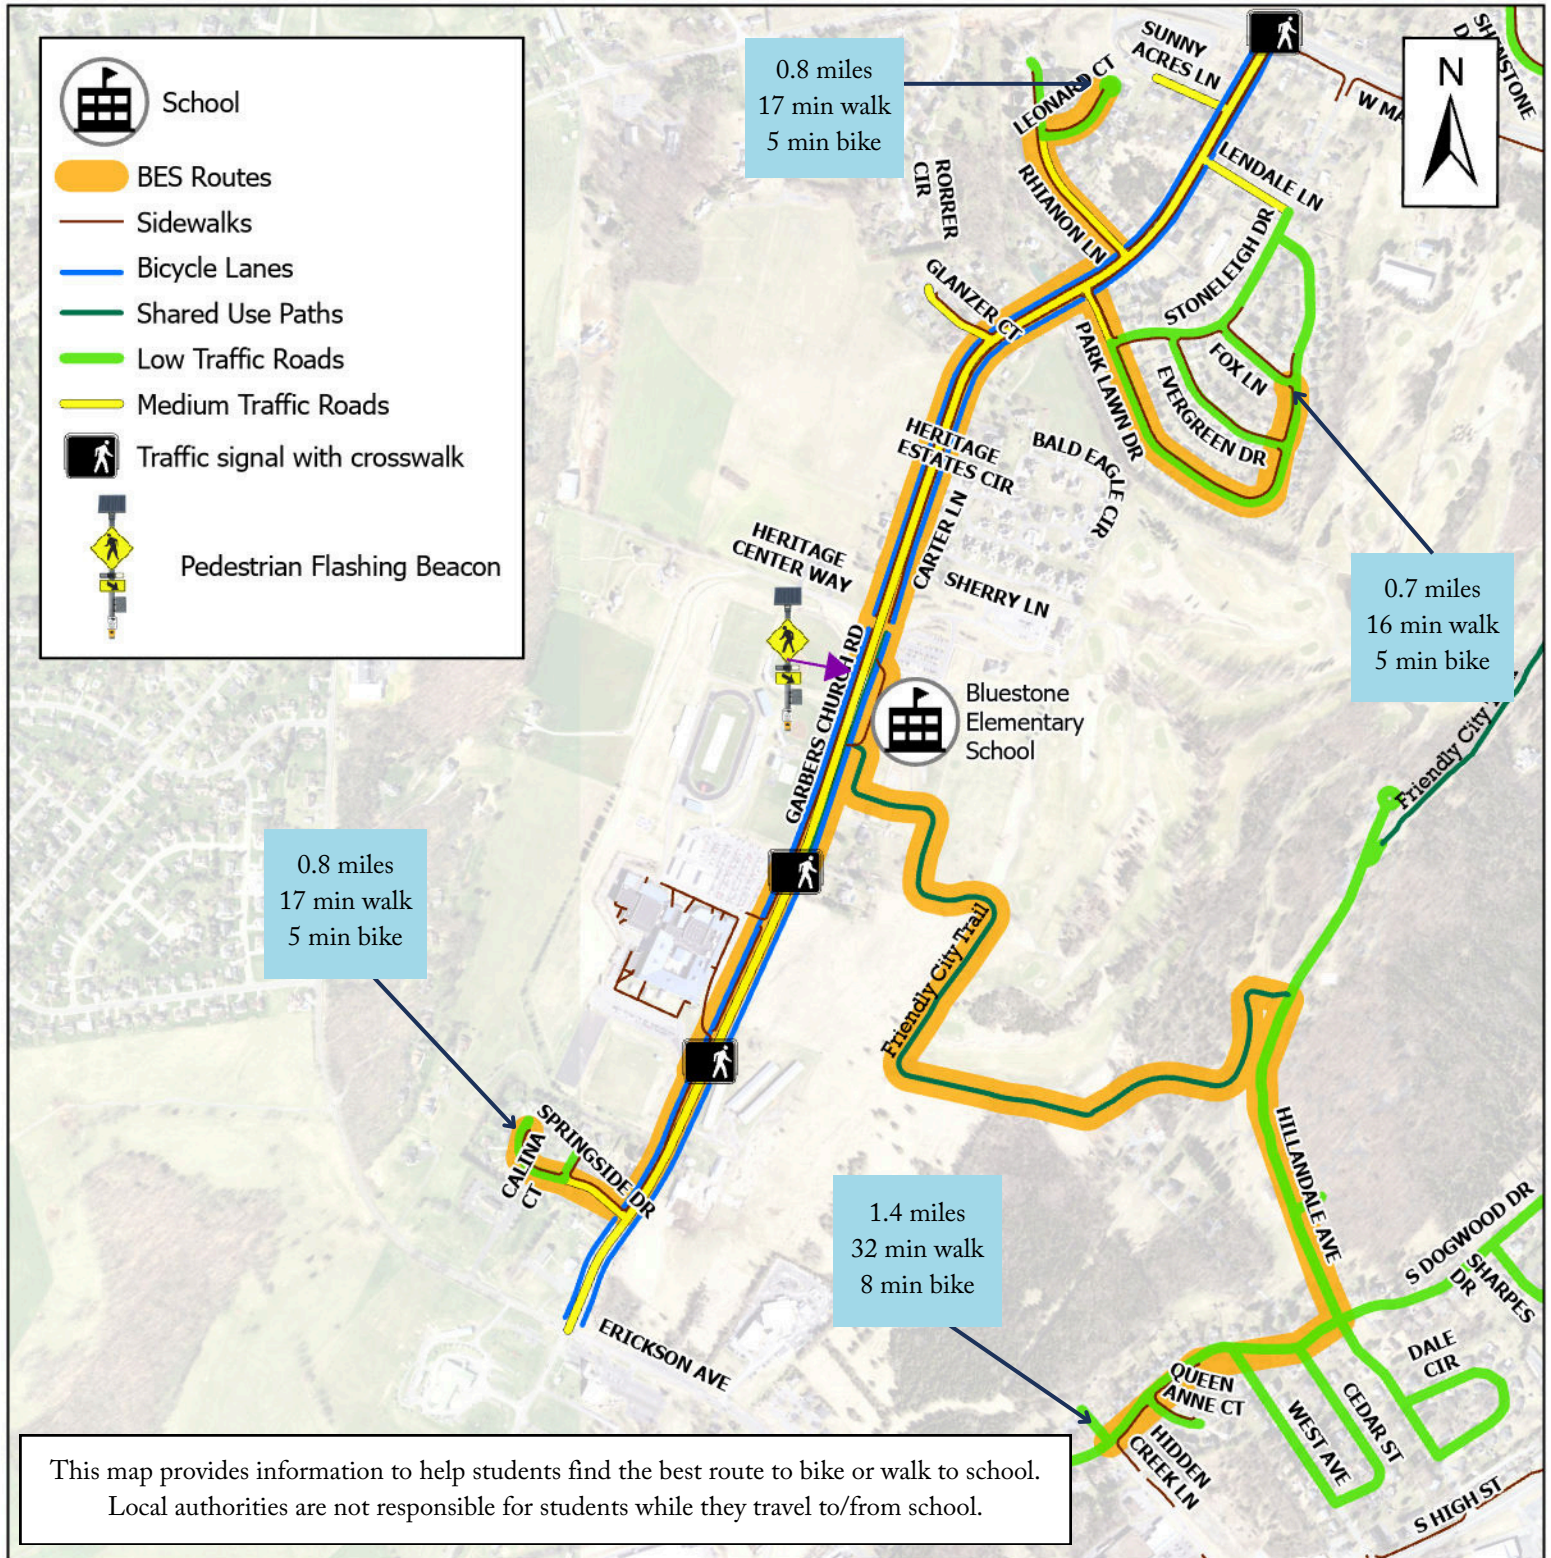

RECOMMENDED ROUTES TO SCHOOL

BLUESTONE ELEMENTARY SCHOOL

CITY OF HARRISONBURG
PUBLIC WORKS

This map provides information to help students find the best route to bike or walk to school. Local authorities are not responsible for students while they travel to/from school.

QUICK TIPS WHEN WALKING OR BIKING TO SCHOOL!

1. Get to know your route before - test your route to understand how to best get to school. Routes vary based on terrain, hills, and comfortability, so consider whether biking or walking is the best method. Be a walking or biking role model by understanding safe practices and procedures.
2. Consider organizing or joining a walking/biking school bus in your neighborhood for added, safety, supervision, and fun!
3. For additional tips, visit www.harrisonburgva.gov/safe-routes-to-school

Scan QR Code to provide feedback on utilizing this map and routes!