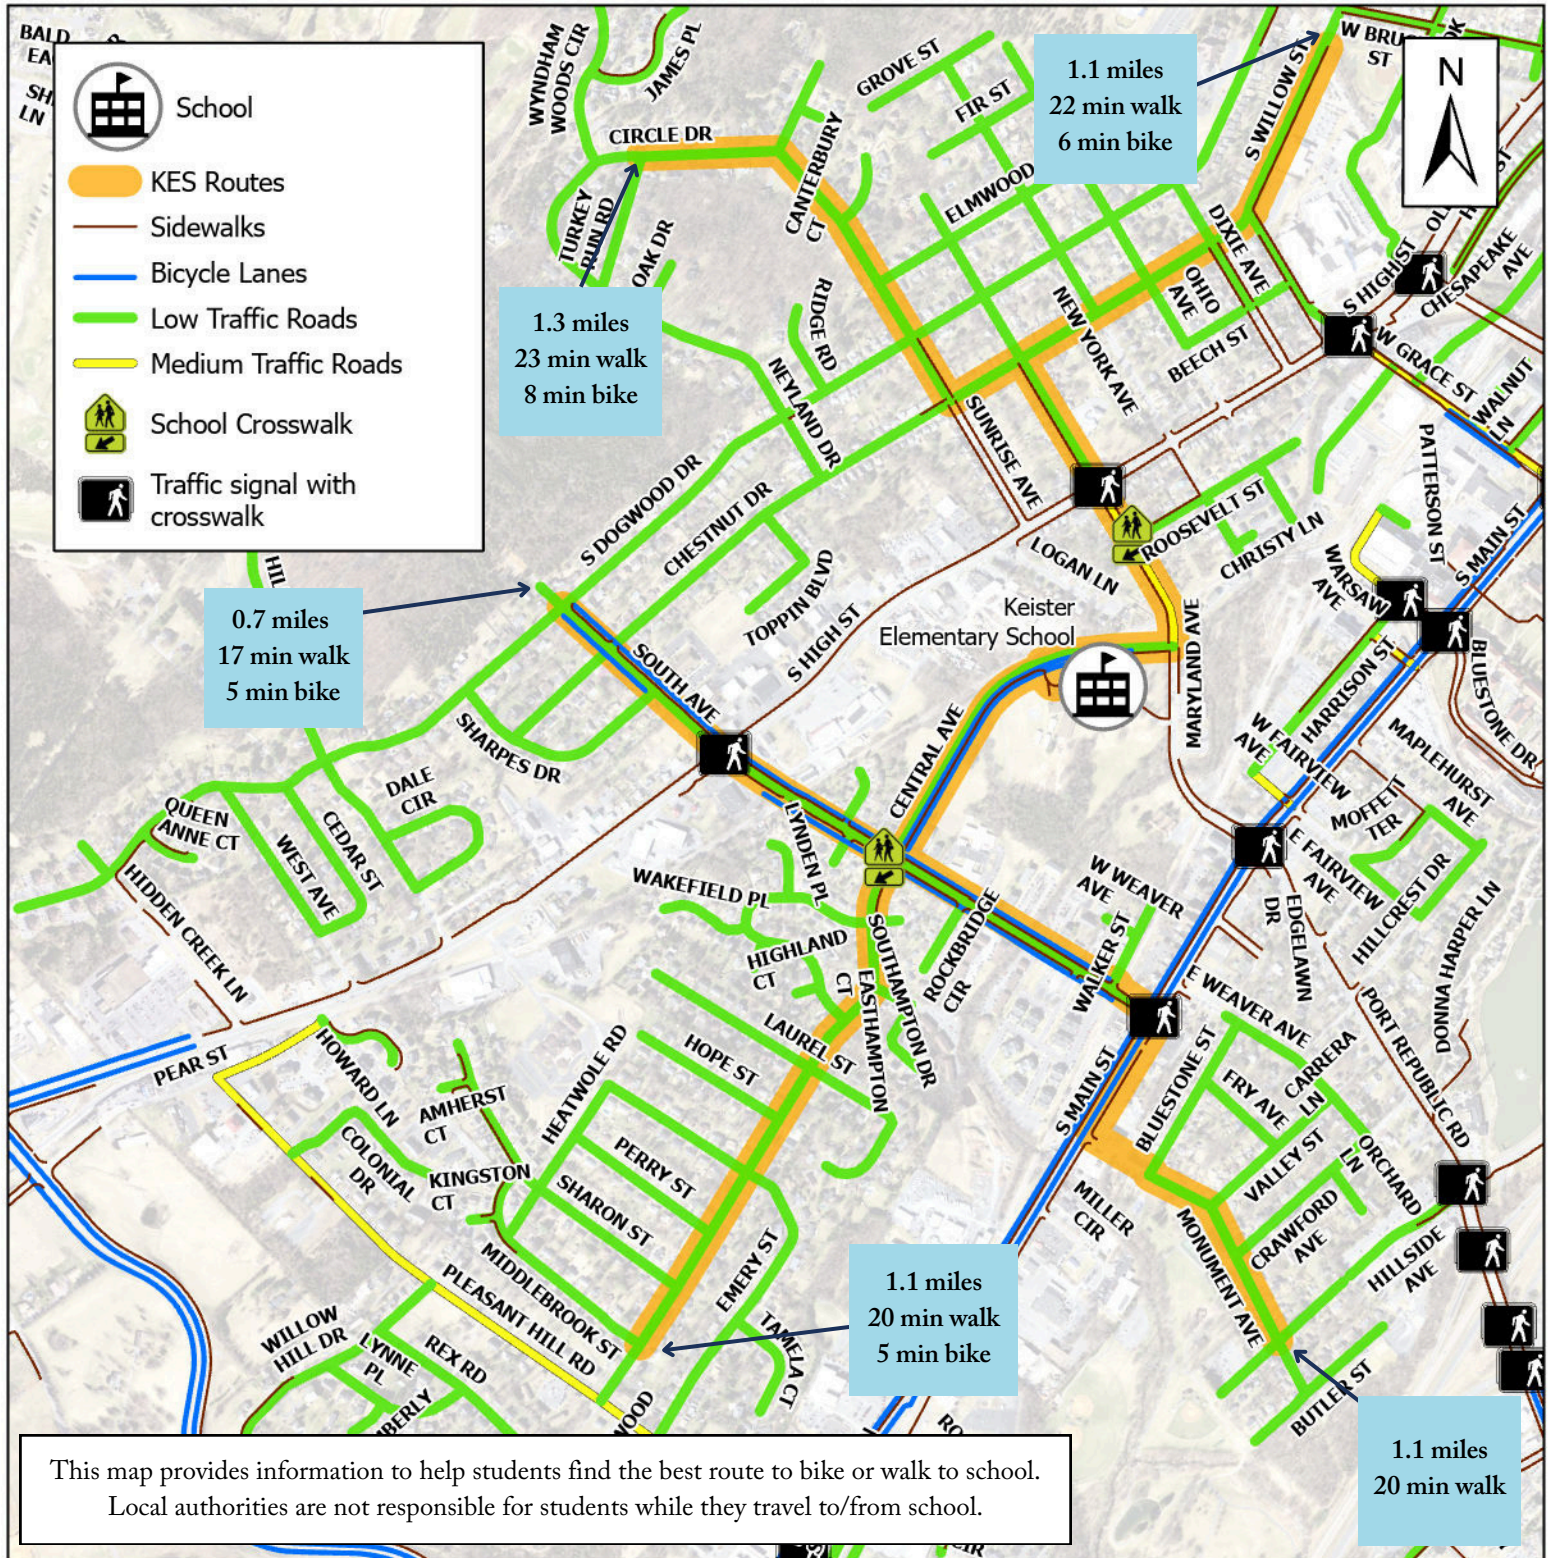

# RECOMMENDED ROUTES TO SCHOOL

## KEISTER ELEMENTARY SCHOOL

CITY OF HARRISONBURG  
**PUBLIC WORKS**

### QUICK TIPS WHEN WALKING OR BIKING TO SCHOOL!

1. Get to know your route before - test your route to understand how to best get to school. Routes vary based on terrain, hills, and comfortability, so consider whether biking or walking is the best method. Be a walking or biking role model by understanding safe practices and procedures.
2. Consider organizing or joining a walking/biking school bus in your neighborhood for added, safety, supervision, and fun!
3. For additional tips, visit [www.harrisonburgva.gov/safe-routes-to-school](http://www.harrisonburgva.gov/safe-routes-to-school)

Scan QR Code to provide feedback on utilizing this map and routes!