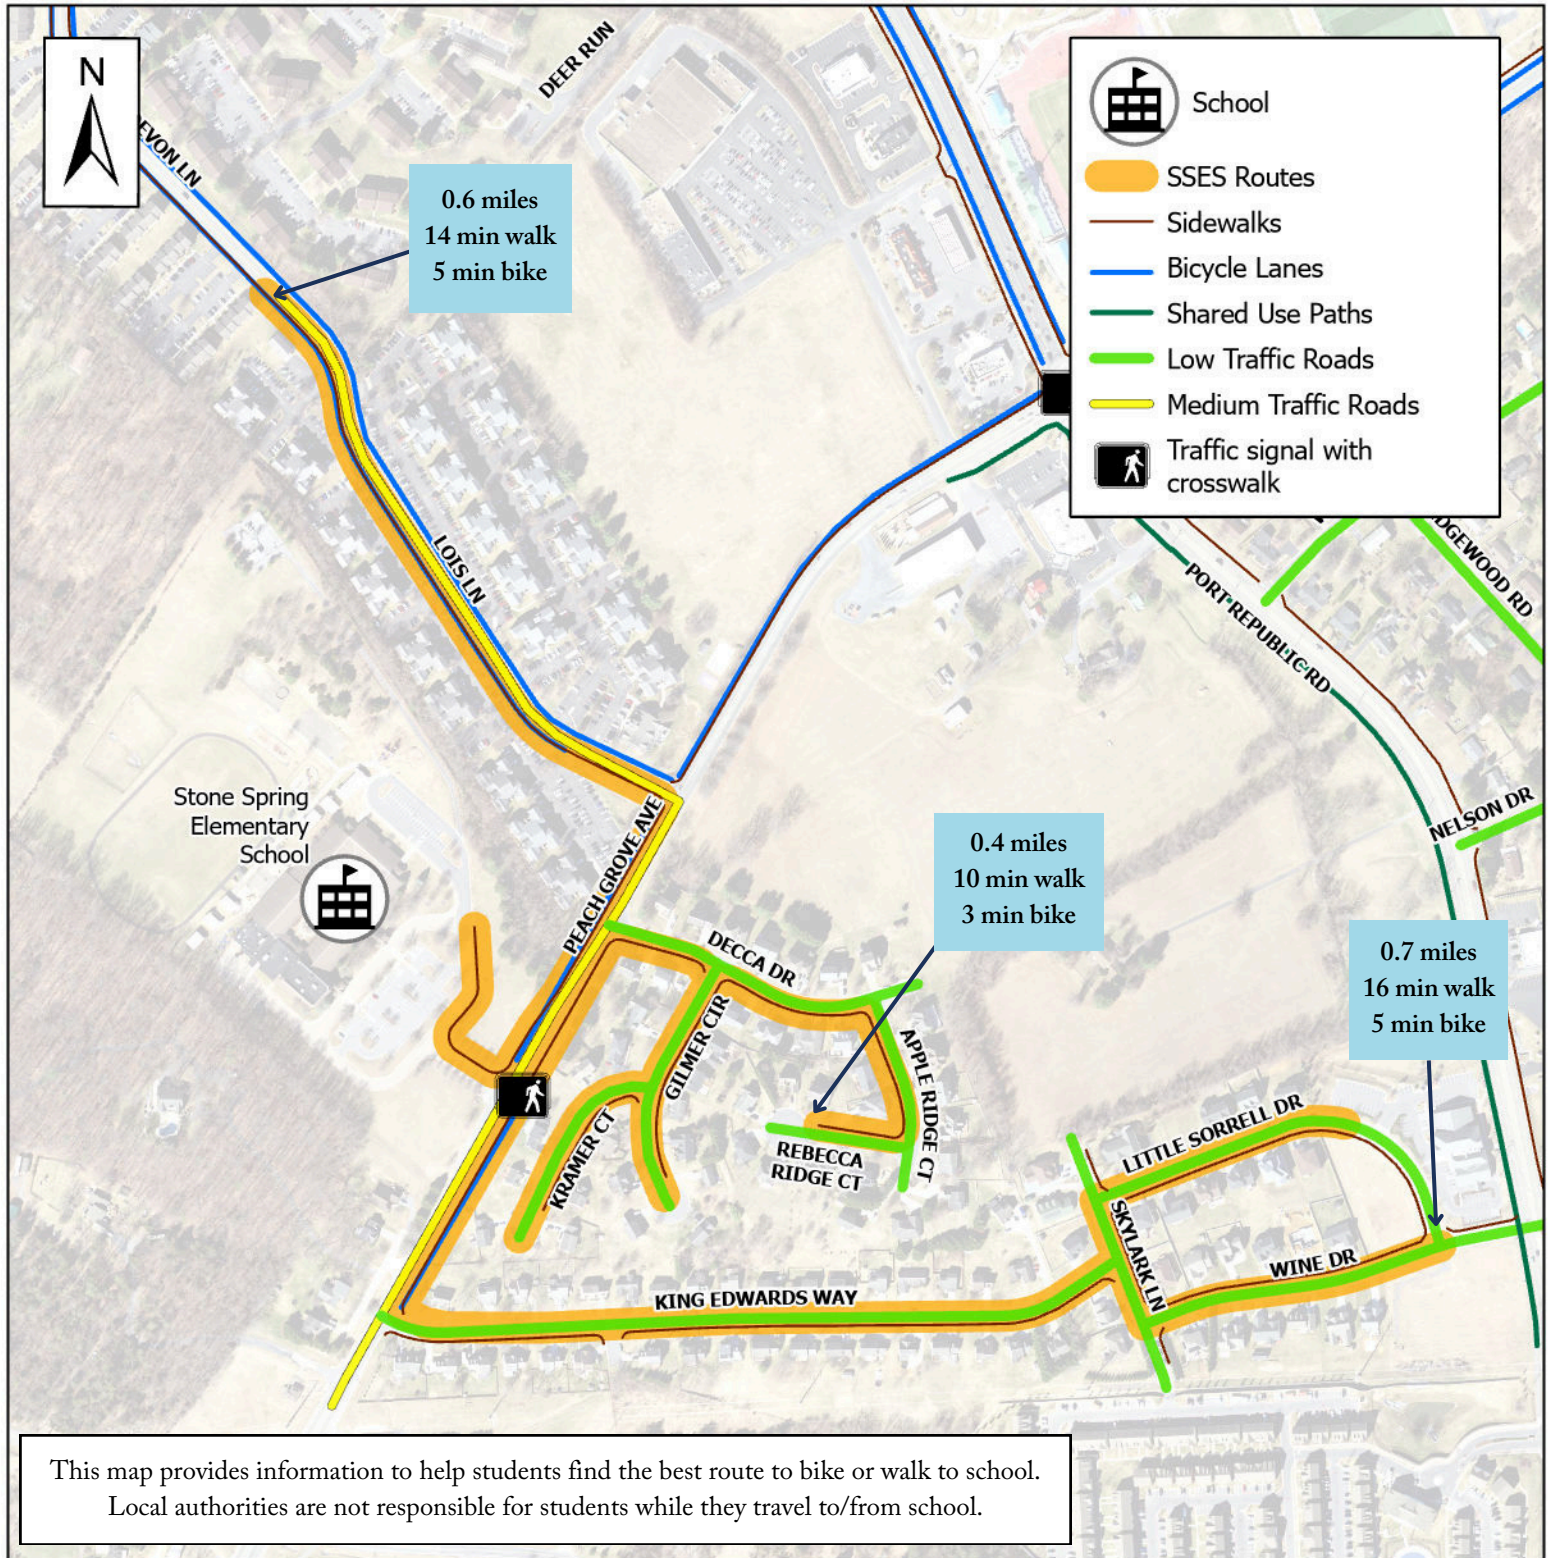

RECOMMENDED ROUTES TO SCHOOL

STONE SPRING ELEMENTARY SCHOOL

CITY OF HARRISONBURG
PUBLIC WORKS

QUICK TIPS WHEN WALKING OR BIKING TO SCHOOL!

1. Get to know your route before - test your route to understand how to best get to school. Routes vary based on terrain, hills, and comfortability, so consider whether biking or walking is the best method. Be a walking or biking role model by understanding safe practices and procedures.
2. Consider organizing or joining a walking/biking school bus in your neighborhood for added, safety, supervision, and fun!
3. For additional tips, visit www.harrisonburgva.gov/safe-routes-to-school

Scan QR Code to provide feedback on utilizing this map and routes!