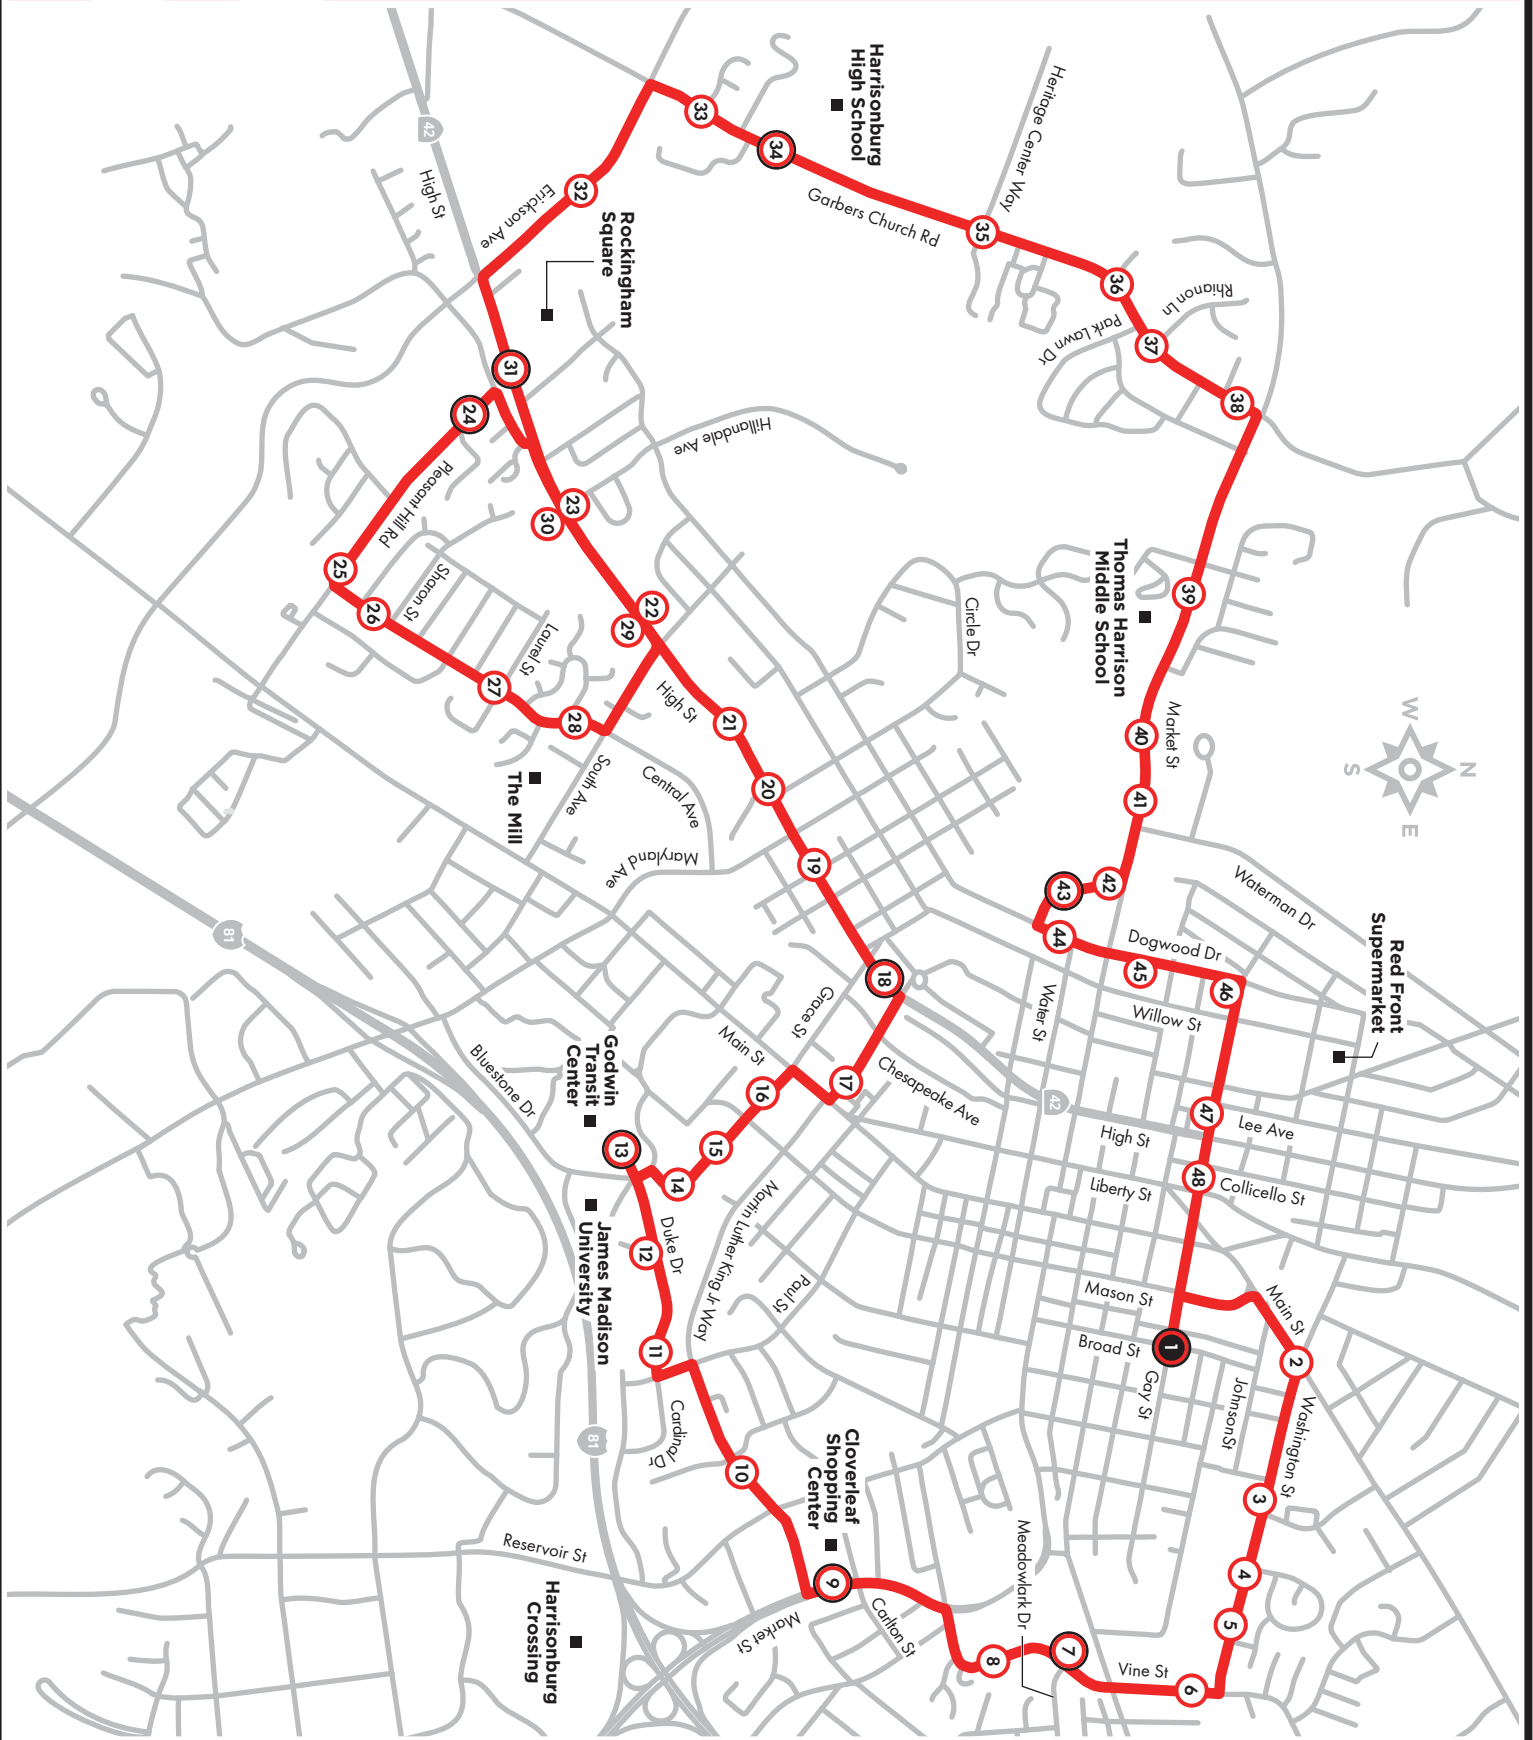

03

Monday–Friday | 6:30am–6:13pm
Saturday | 8:30am–5:13pm

Real-Time Bus Info: Passio GO app | passio.go.com

1 Bus Stop (numbered in order along route)

1 Time Point

1 Transfer Point