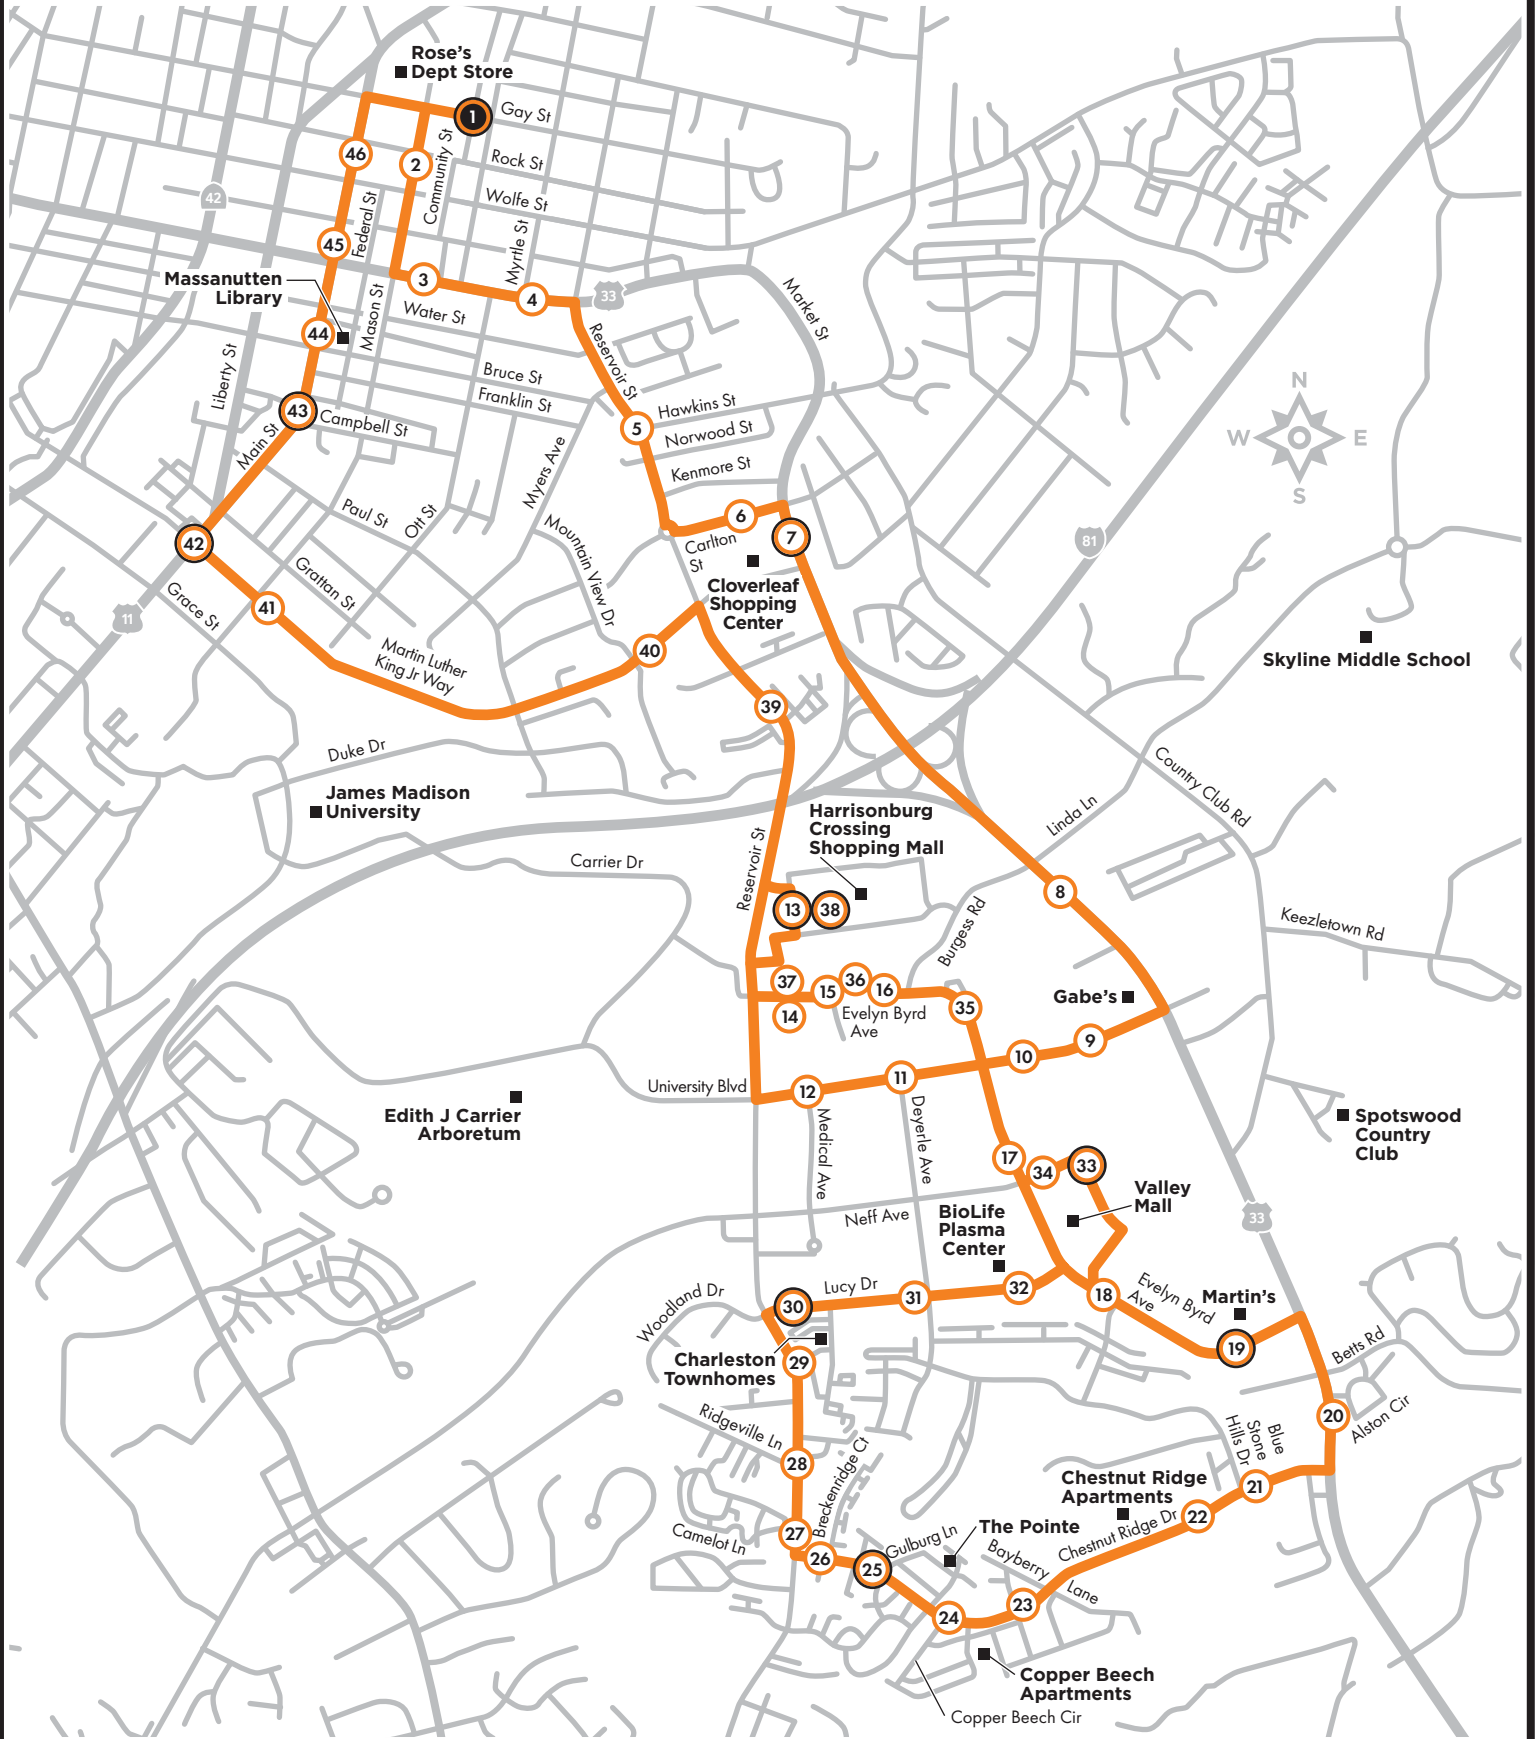

① Time Point

① Transfer Point

01

Downtown – East Market

Route 1 connects you to Downtown Harrisonburg and major East Market Street shopping areas. Popular destinations include: shopping at Rose’s, Gabe’s, Martin’s, Walmart and the Harrisonburg Crossing and Valley Malls, Chestnut Ridge, Copper Beech, the Pointe and Charleston Townhomes apartments, the Biolife Plasma Donation Center, and the Massanutten Library.

Route 2 connects you to Downtown Harrisonburg, North 38 area neighborhoods, the hospital and shops along East Market Street. Popular destinations include: the Sentara RMH Medical Center, and shopping at Rose’s, Martin’s, Kroger, the Cloverleaf Shopping Center and the Valley Mall.