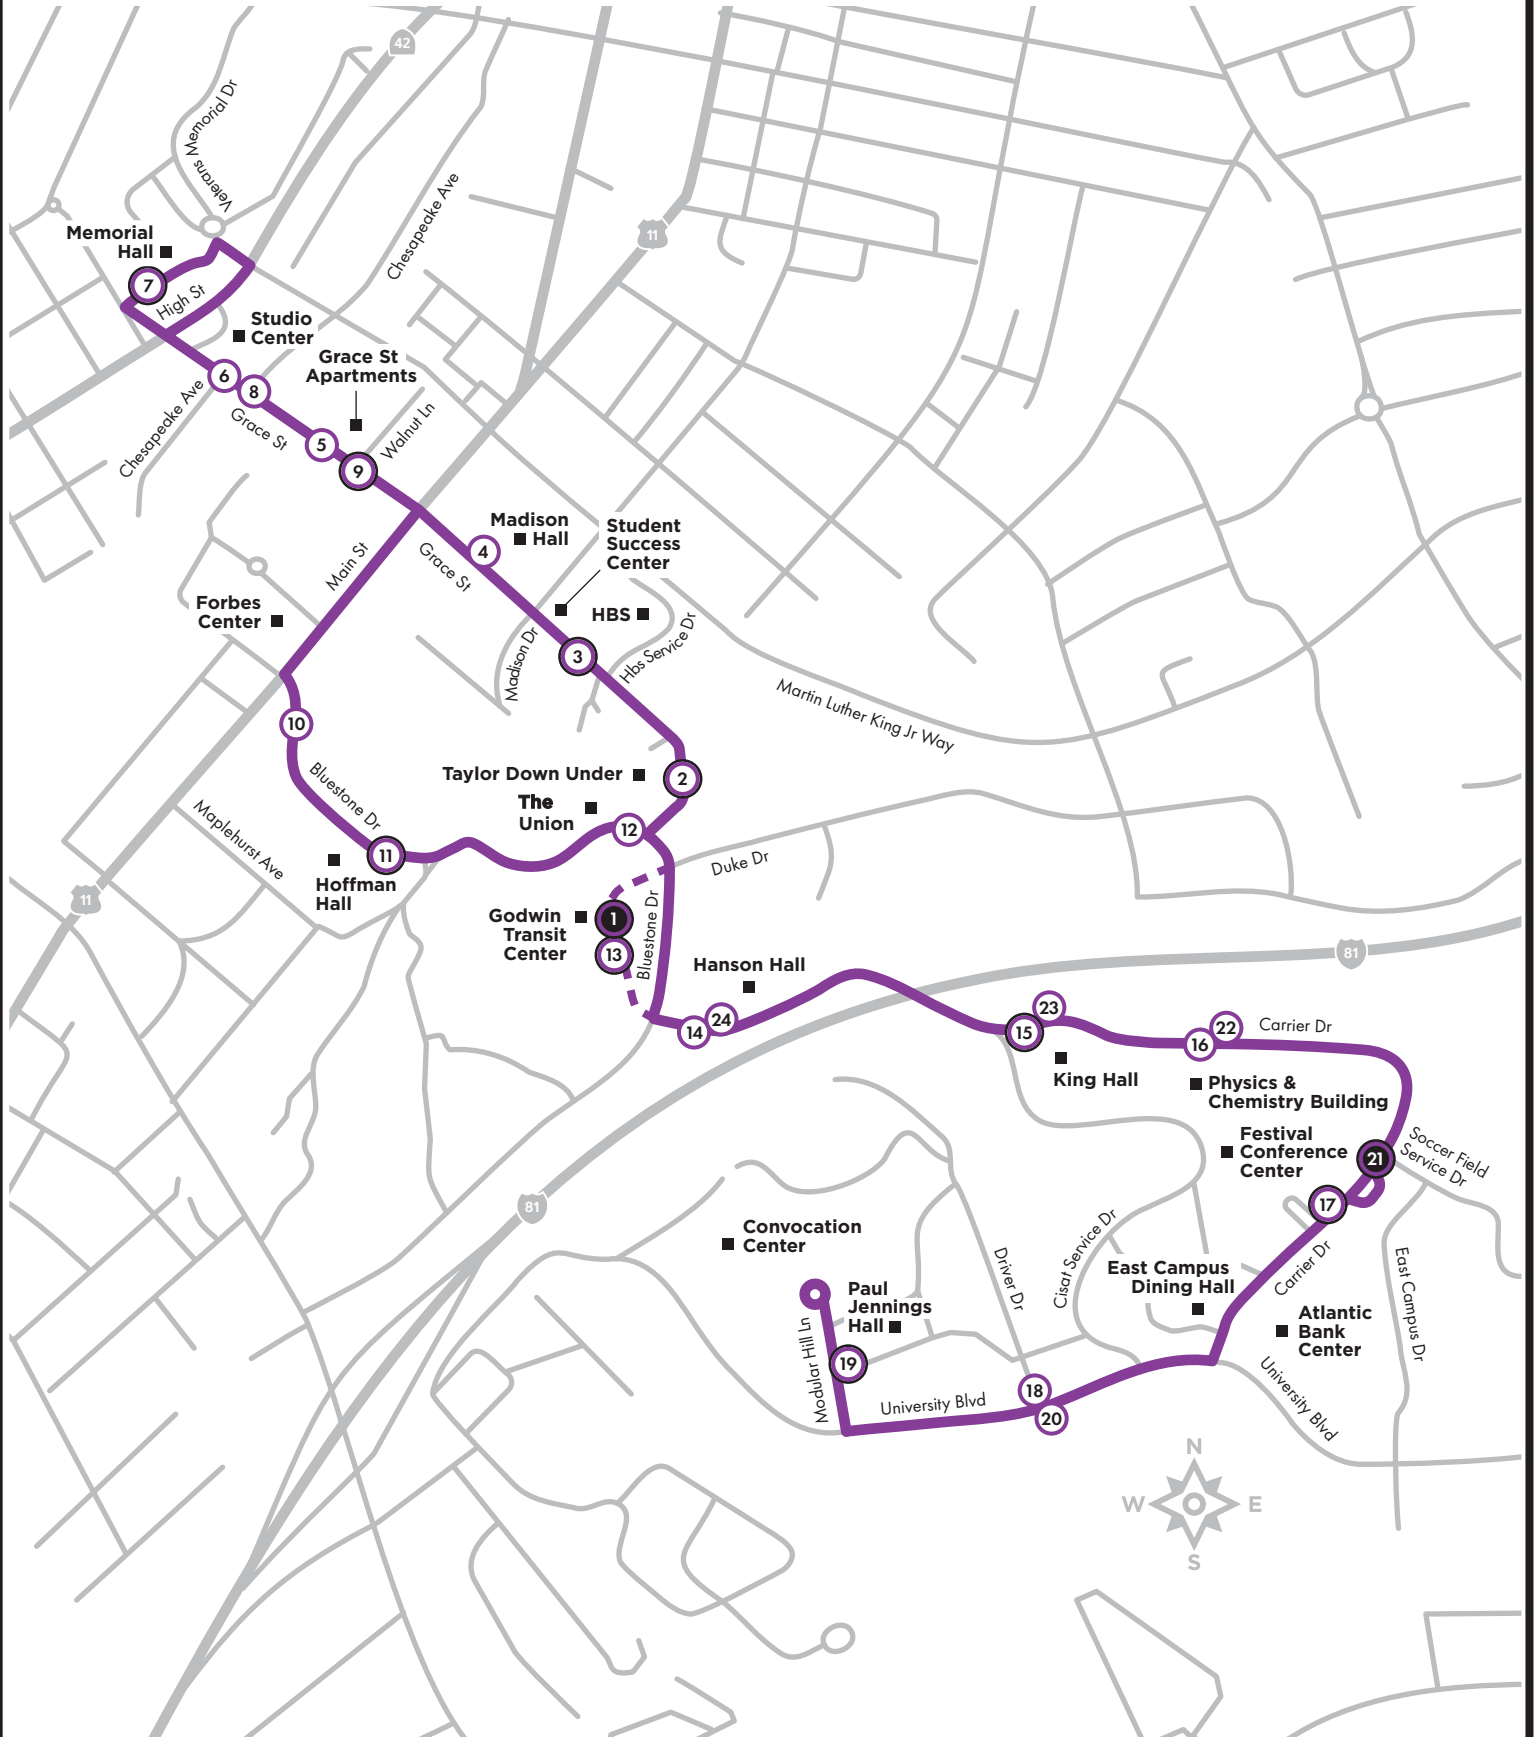

ICS

INNER CAMPUS SHUTTLE

Monday–Friday | 6:57am–7:00pm | Every 5 Minutes
7:00pm–10:49pm | Every 30 Minutes

Saturday | 9:00am–10:49pm | Every 30 Minutes

Real-Time Bus Info: Passio GO app | passiogo.com

① Bus Stop (numbered in order)

① Time Point

① Transfer Point

--- Evenings and Saturdays Only