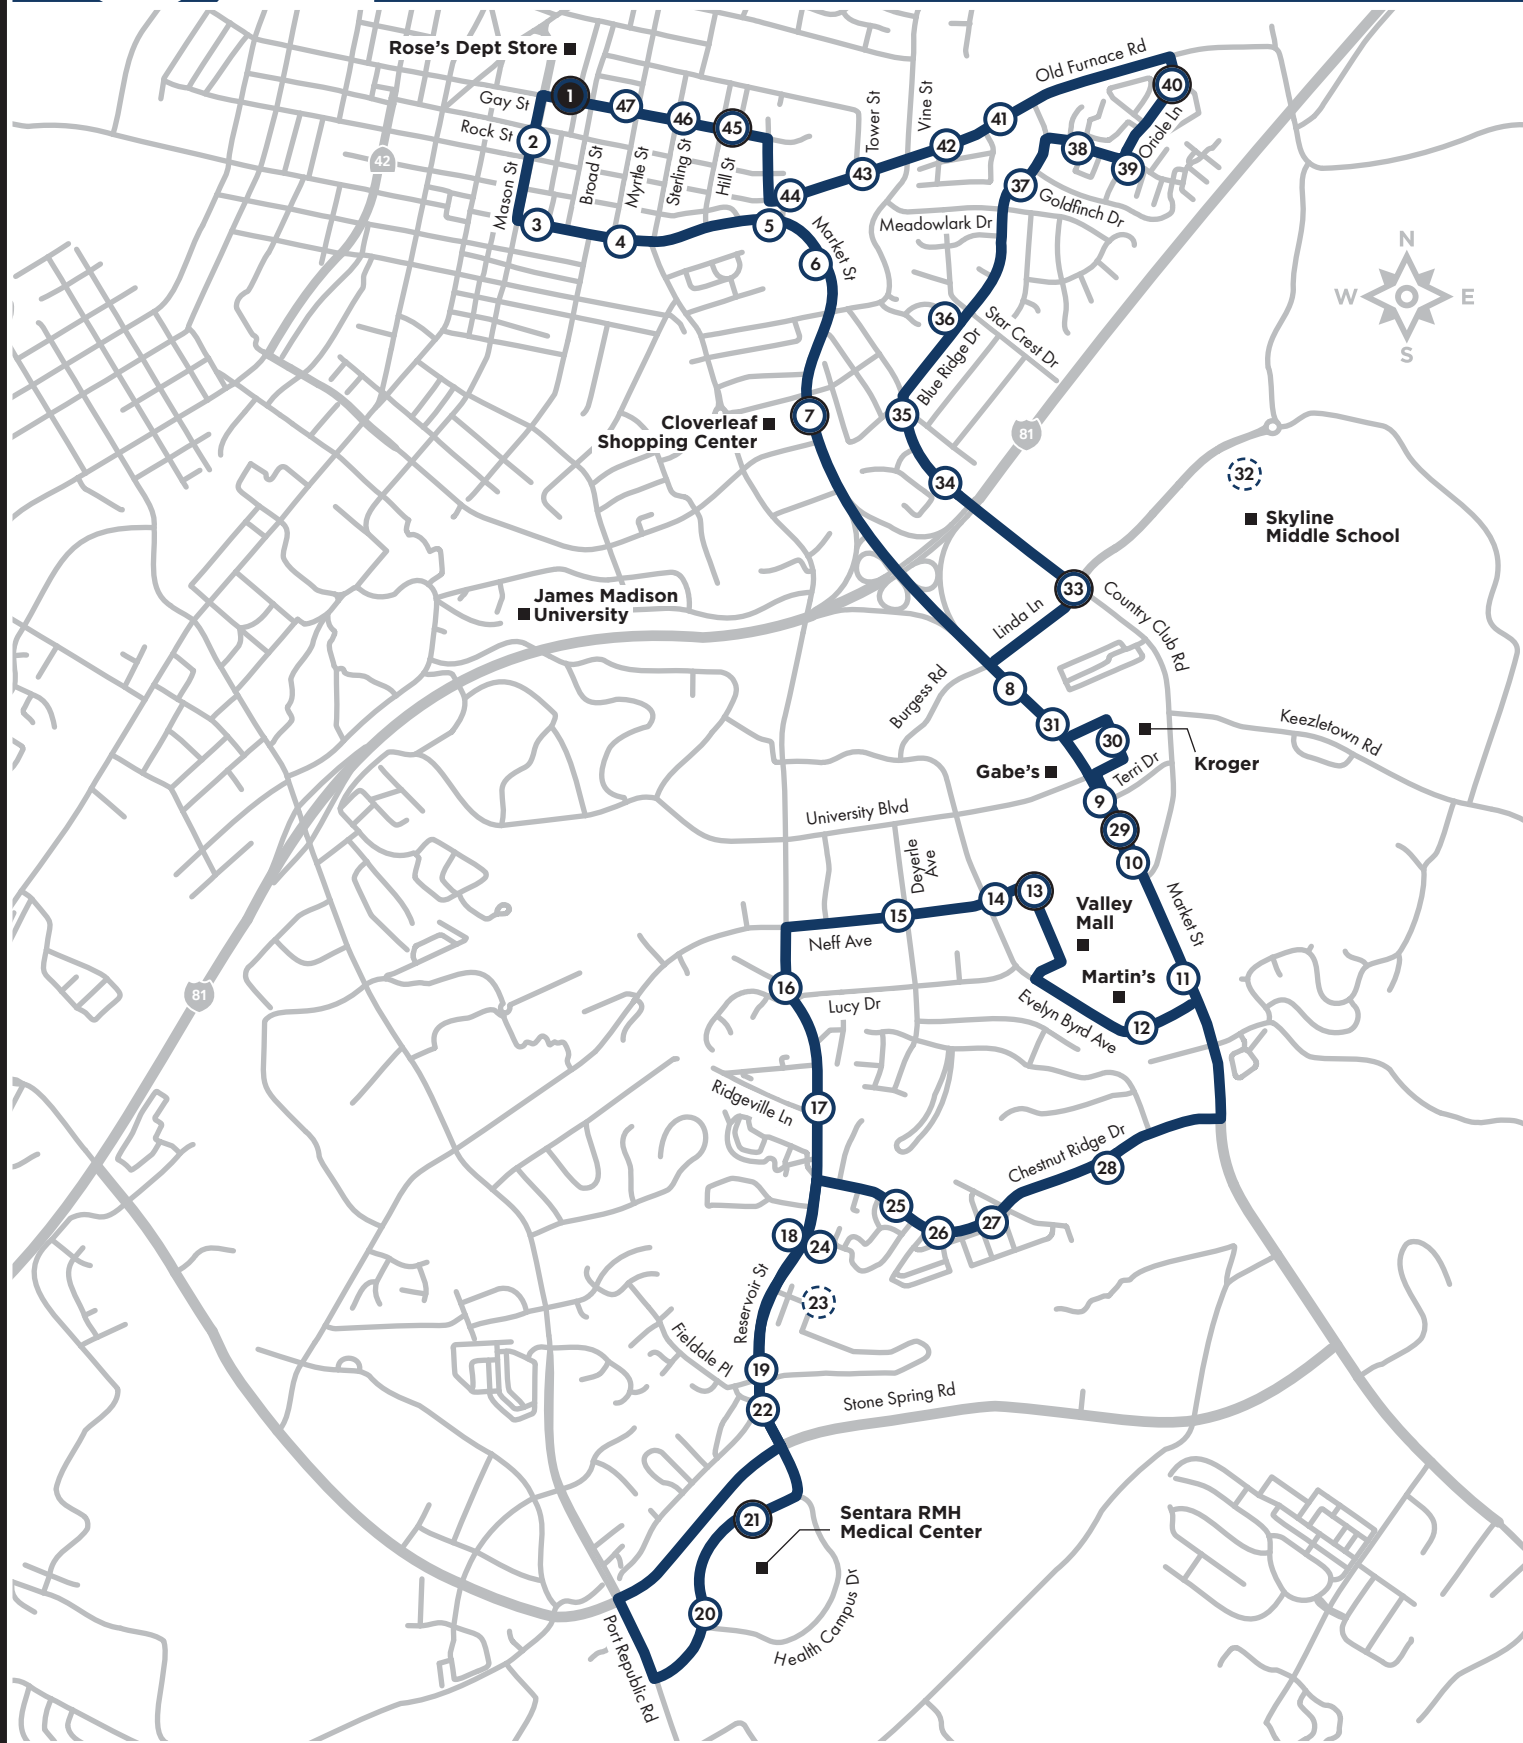

02

Monday–Friday | 6:30am–6:16pm
Saturday | 8:30am–5:16pm

On-Demand Bus Stop Service: (540) 432-0492

Real-Time Bus Info: Passio GO app | passio.go.com

- ① Bus Stop (numbered in order along route)
- ① Time Point
- ① Transfer Point
- ① On-Demand Stop