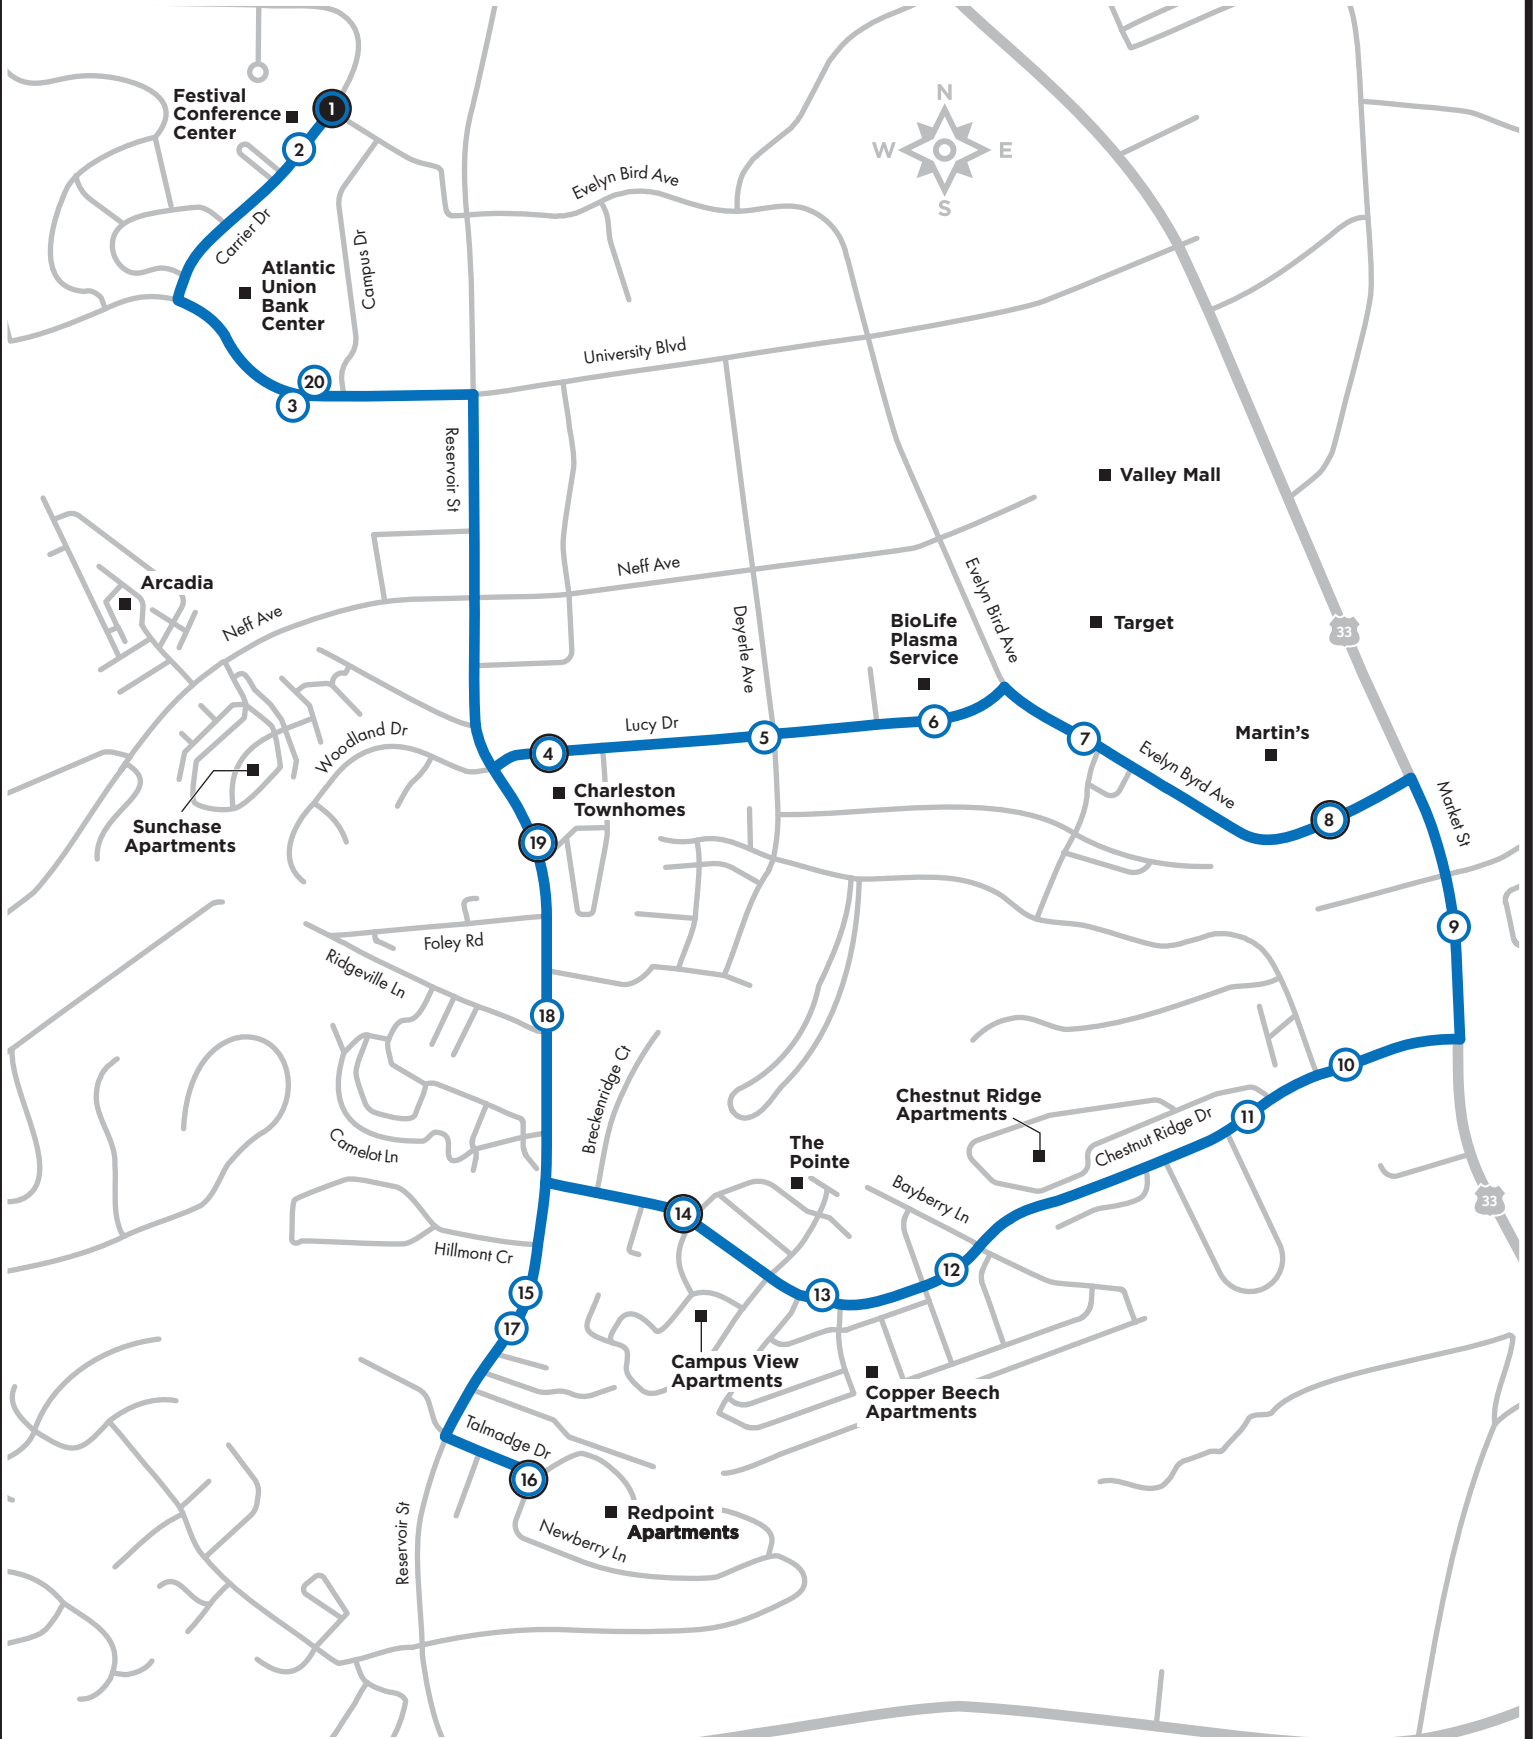

BL

BLUE LINE

Monday–Friday | 7:03am–6:53pm

Real-Time Bus Info: Passio GO app | passiogo.com

① Bus Stop (numbered in order along route)

① Time Point

① Transfer Point