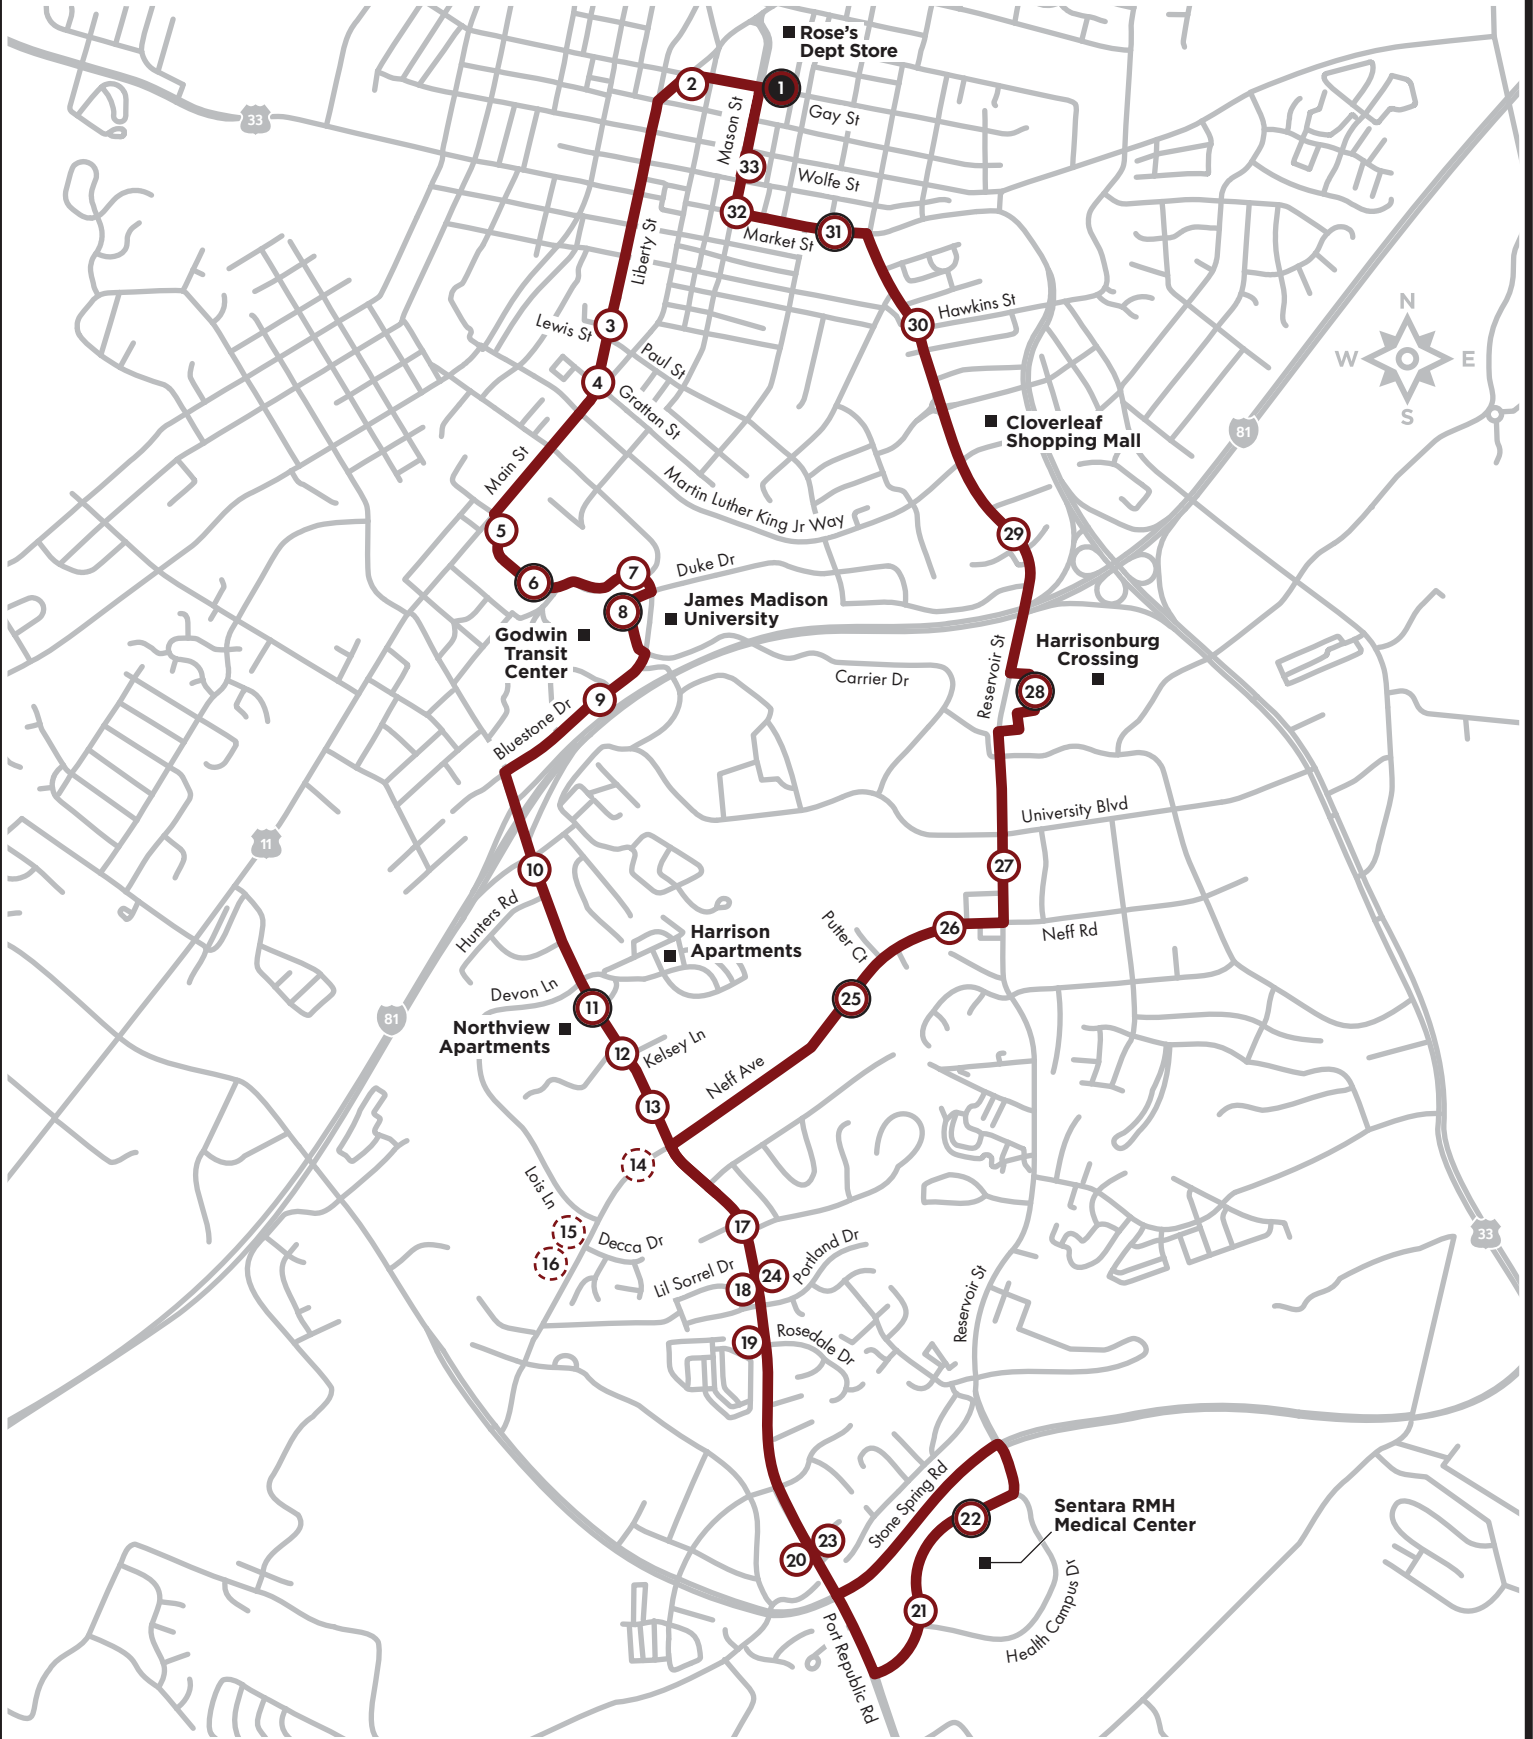

06

Downtown – JMU – Port Republic – Hospital

Route 6 offers easy connections between Downtown Harrisonburg, James Madison University, Port Republic neighborhoods, and the hospital. Popular destinations include: Godwin Transit Center, Sentara RMH Hospital, Northview Apartments, Harrisonburg Community Health Center, and shopping at Rose’s and Walmart.