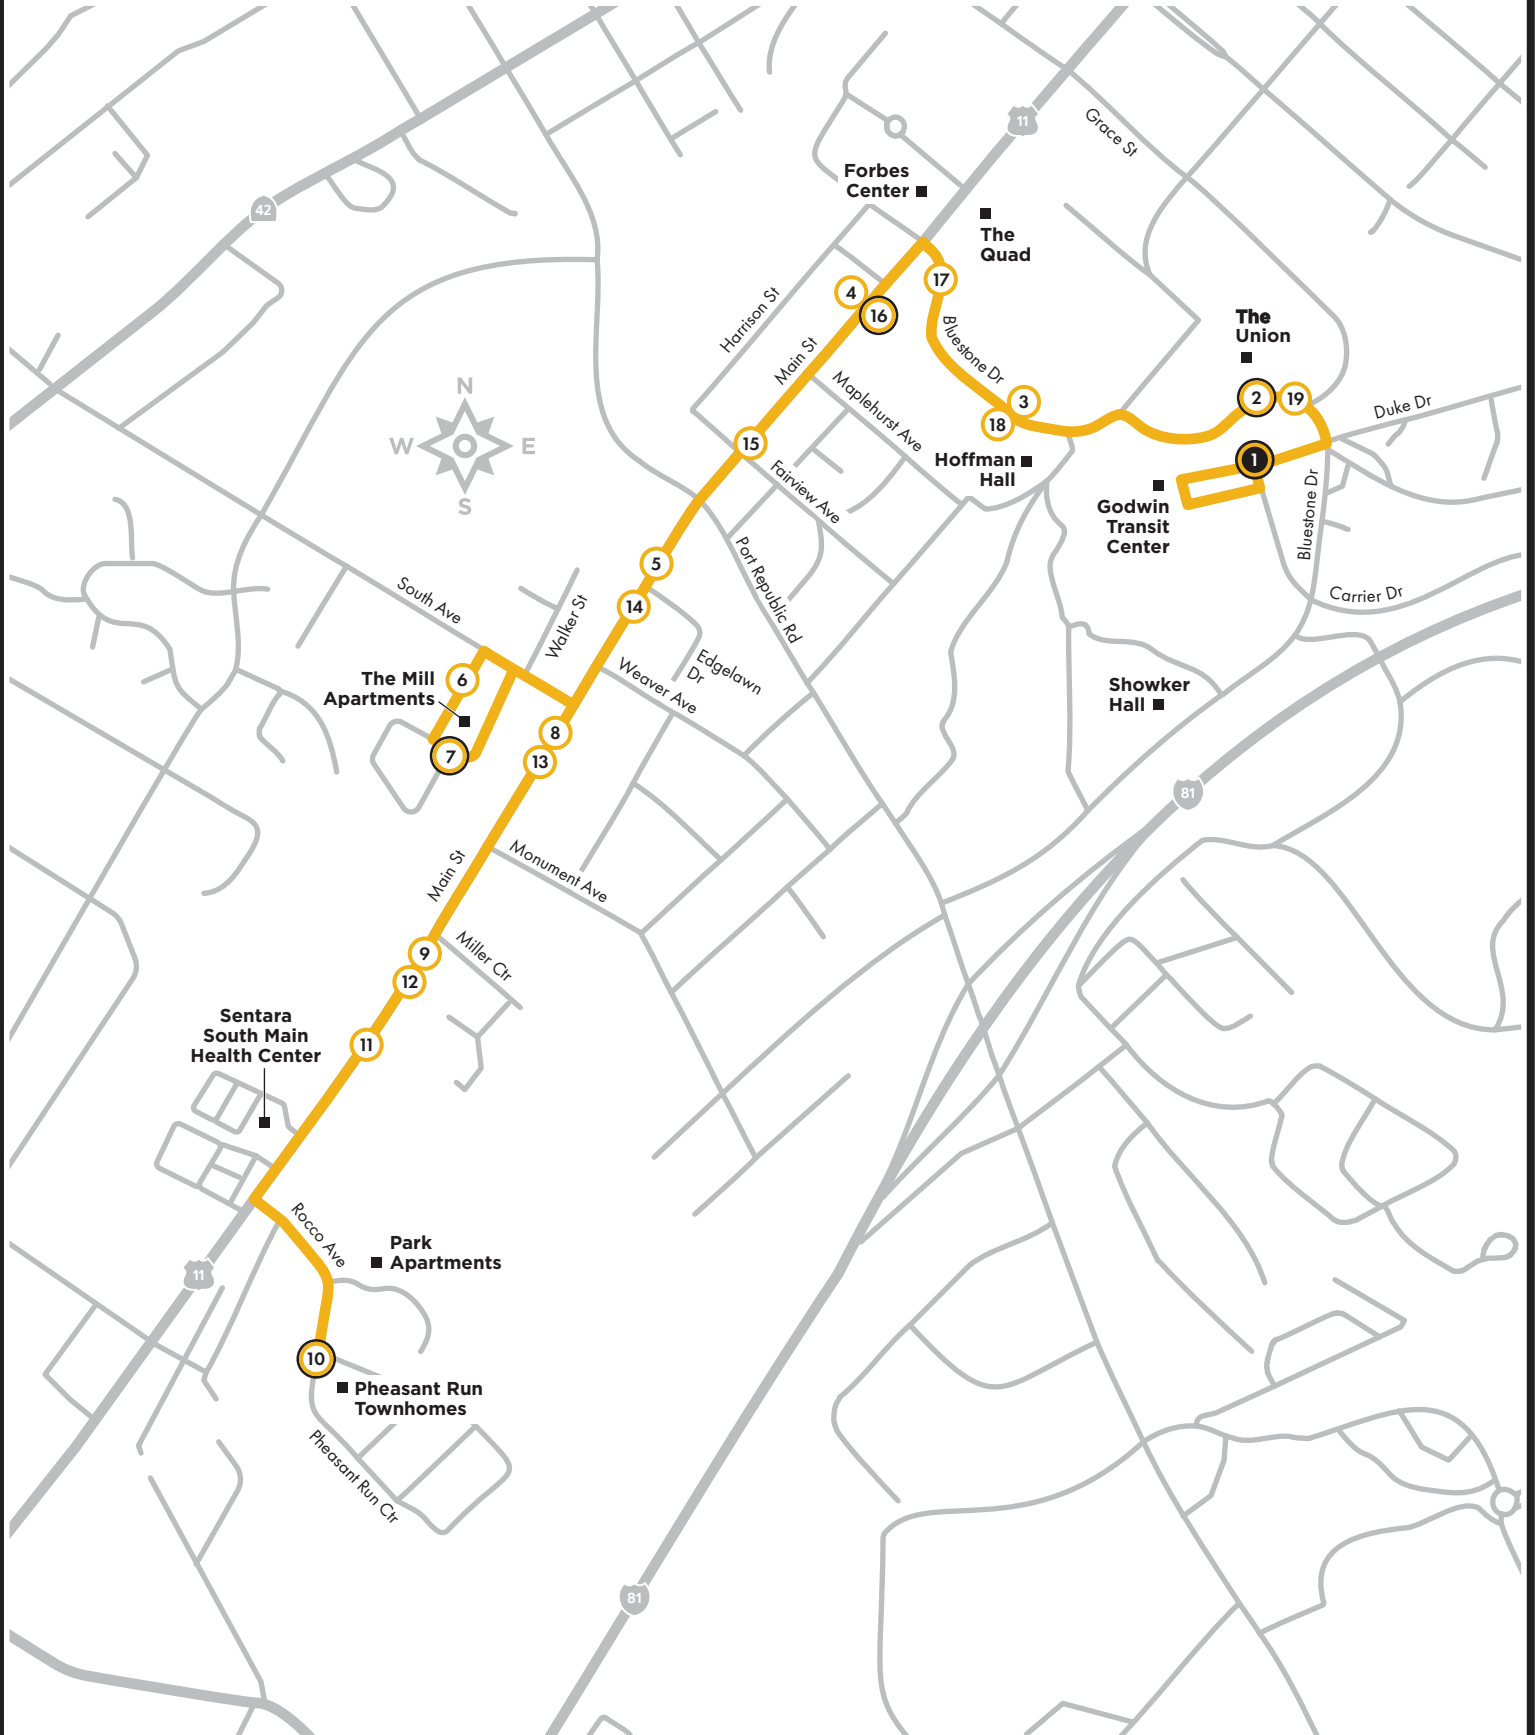

Monday–Friday | 7:00am–10:49pm
Saturday | 10:00am–10:49pm

Real-Time Bus Info: Passio GO app | passiogo.com

1 Bus Stop (numbered in order along route)

1 Time Point

1 Transfer Point