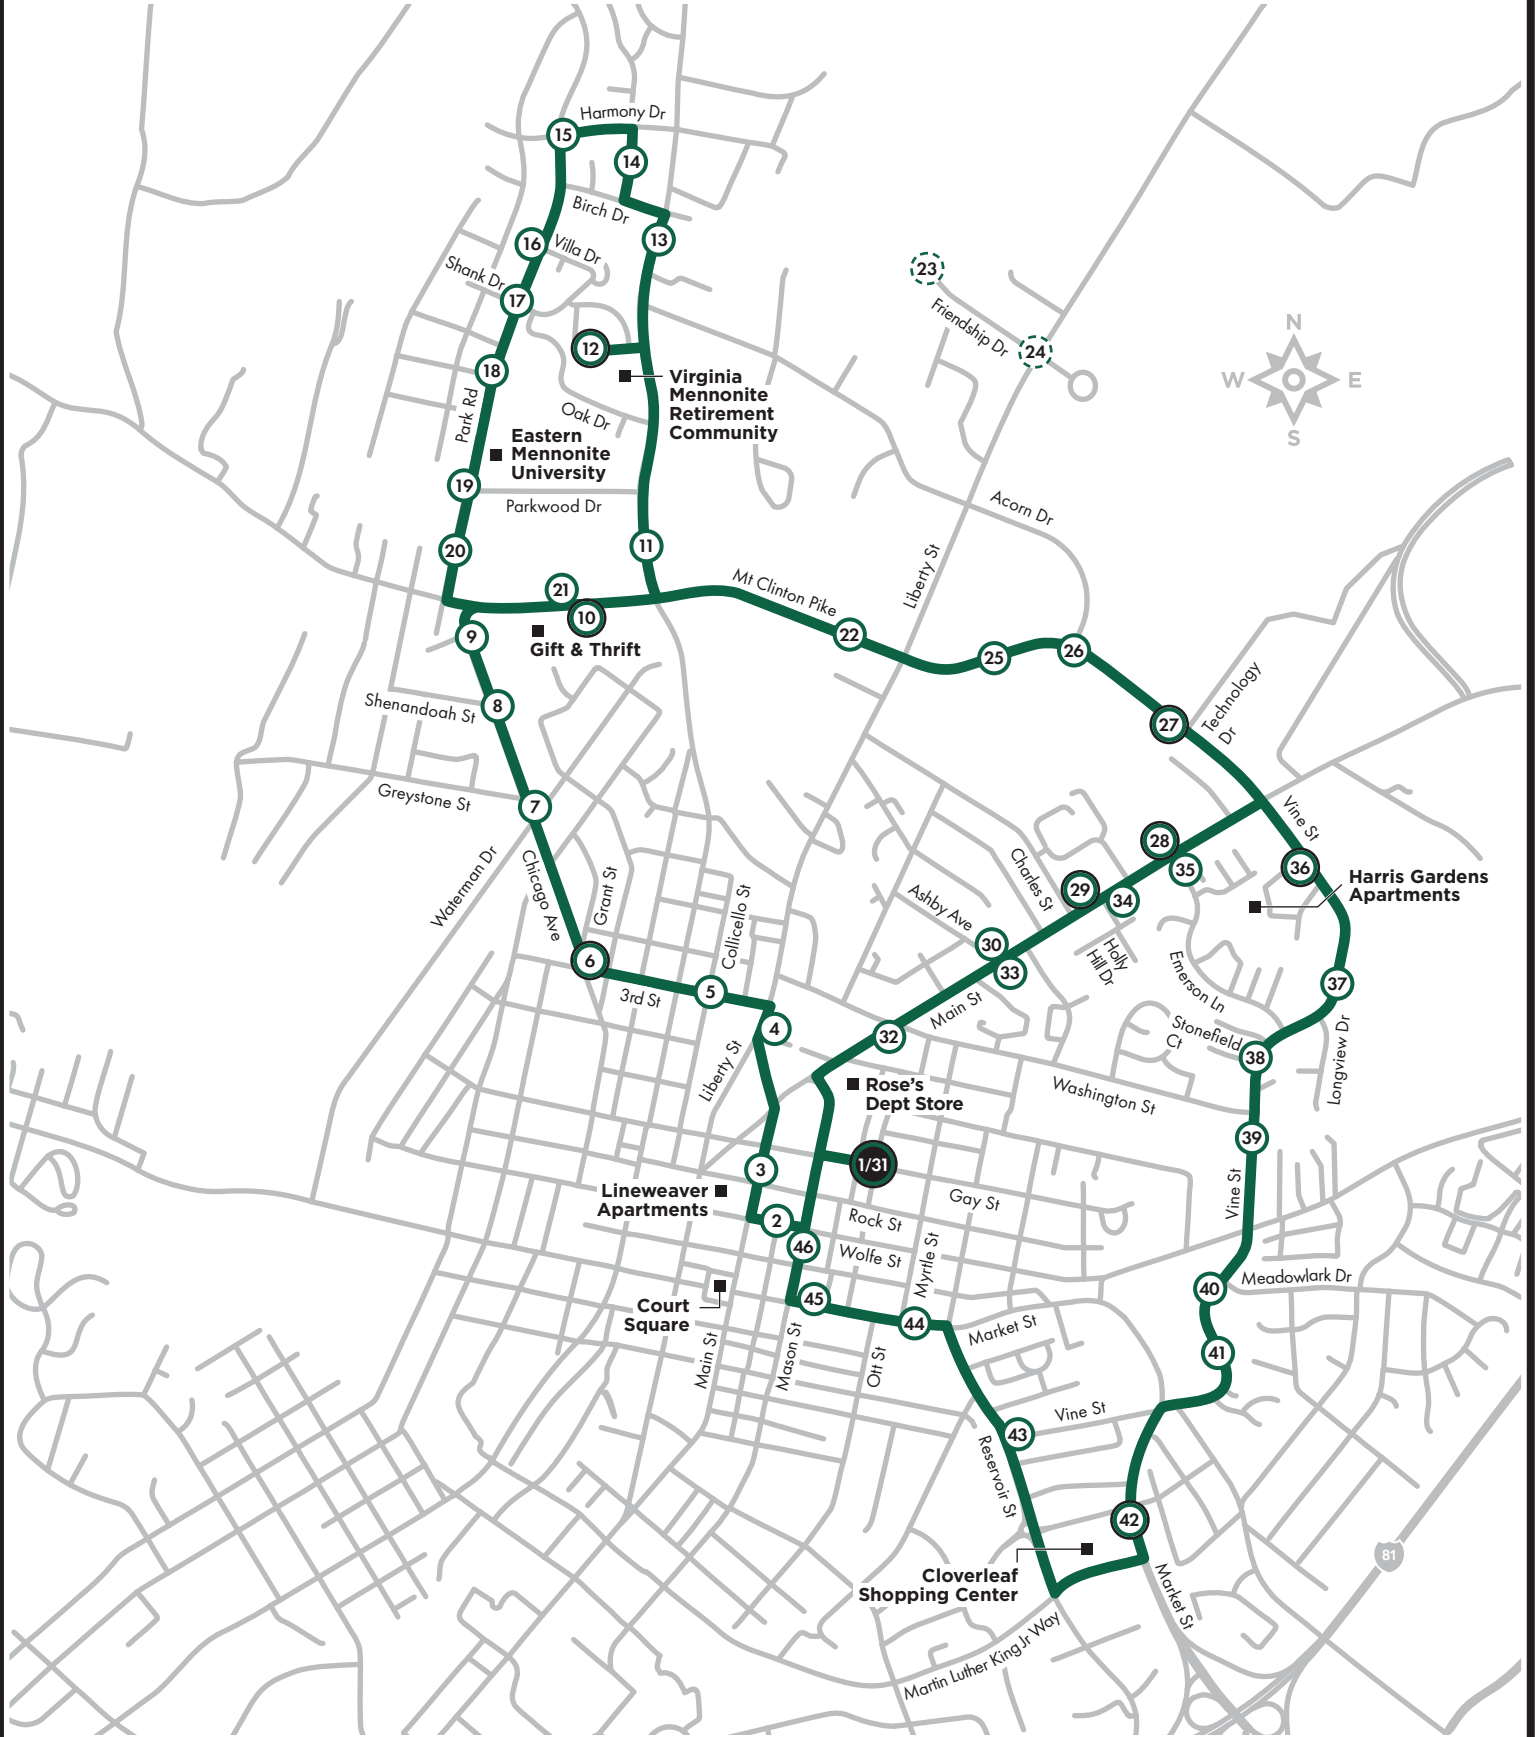

05

Monday–Friday | 6:30am–6:15pm
Saturday | 8:30am–5:15pm

On-Demand Bus Stop Service: (540) 432-0492

Real-Time Bus Info: Passio GO app | passio.go.com

- ① Bus Stop (numbered in order along route)
- Ⓜ Time Point
- ① Transfer Point
- Ⓜ On-Demand Stop