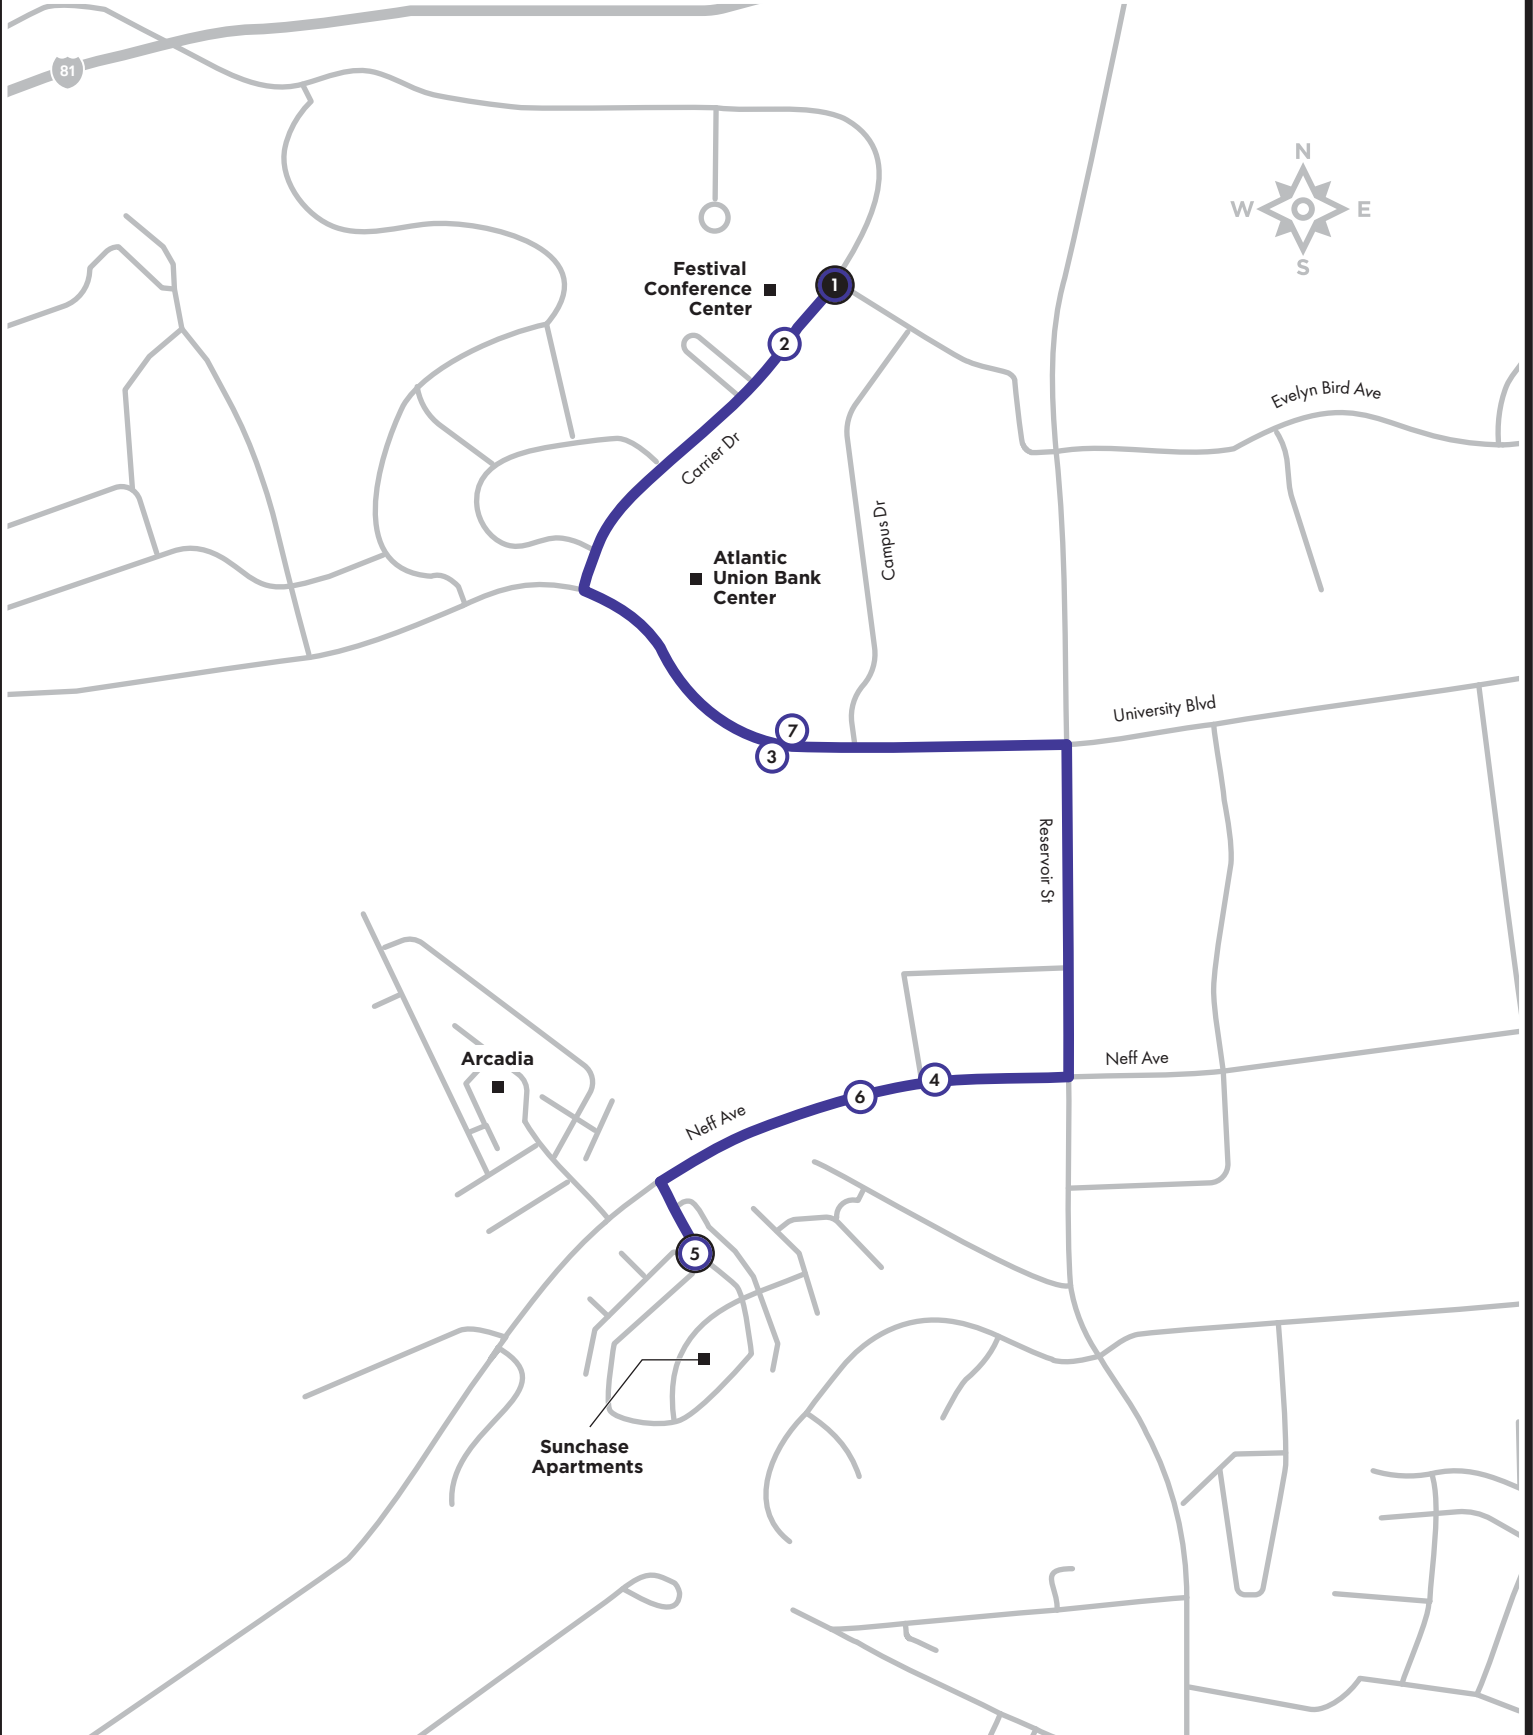

- ① Bus Stop (numbered in order along route)
- ① Time Point
- ① Transfer Point

PURPLE LINE

East Campus – Sunchase

The Purple Line connects students living at the Sunchase Apartments with JMU’s East Campus. Popular destinations include: the Festival Conference Center, the Atlantic Union Bank and the Sunchase Apartments.