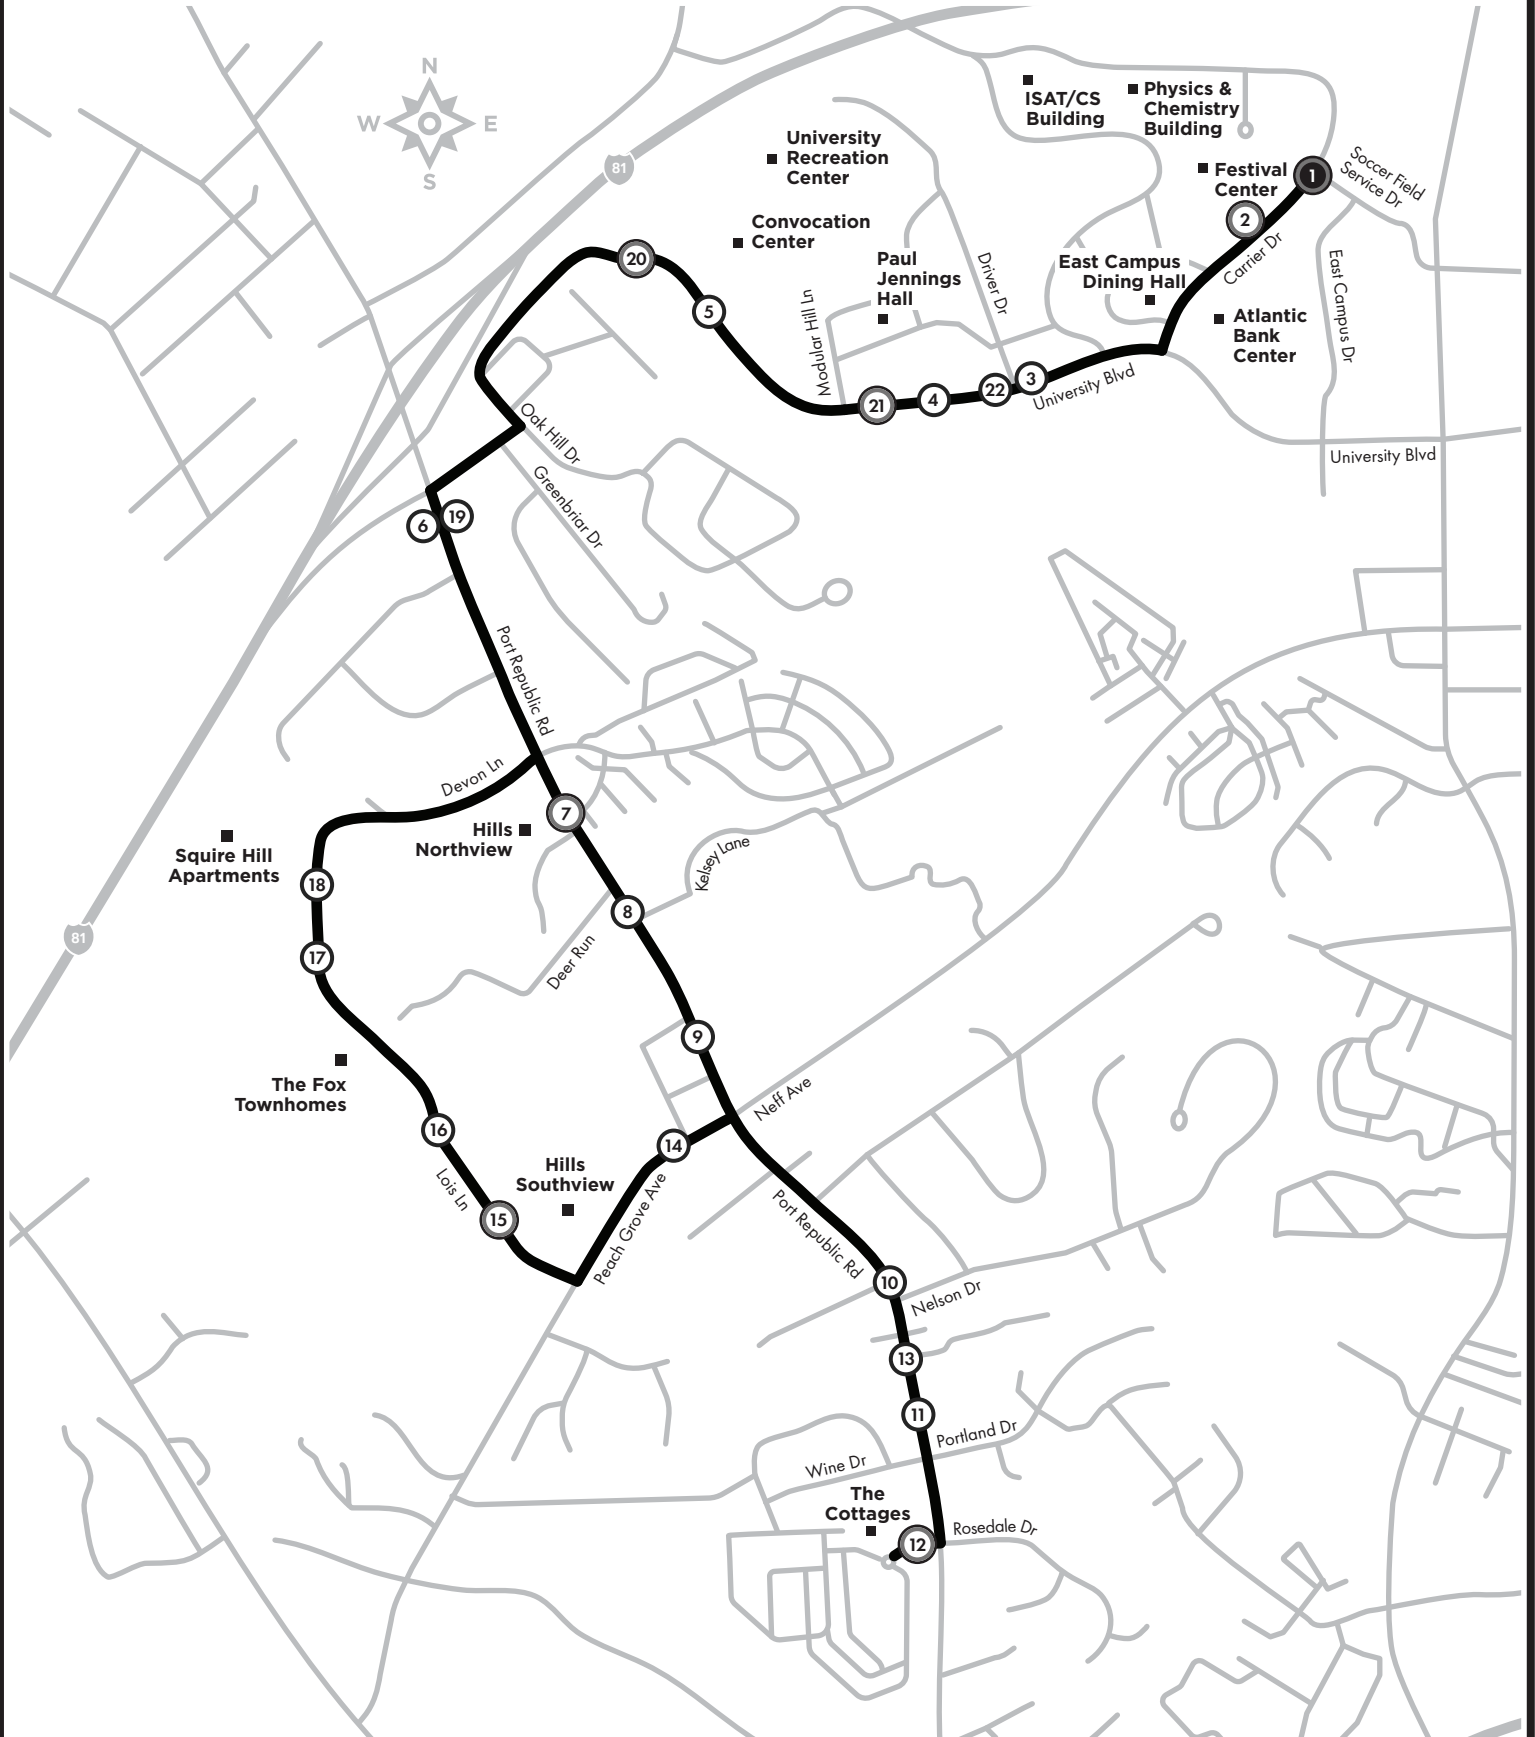

BK BLACK LINE

Monday–Friday | 7:08am–6:57pm

Real-Time Bus Info: Passio GO app | passiogo.com

① Bus Stop (numbered in order along route)

① Time Point

① Transfer Point