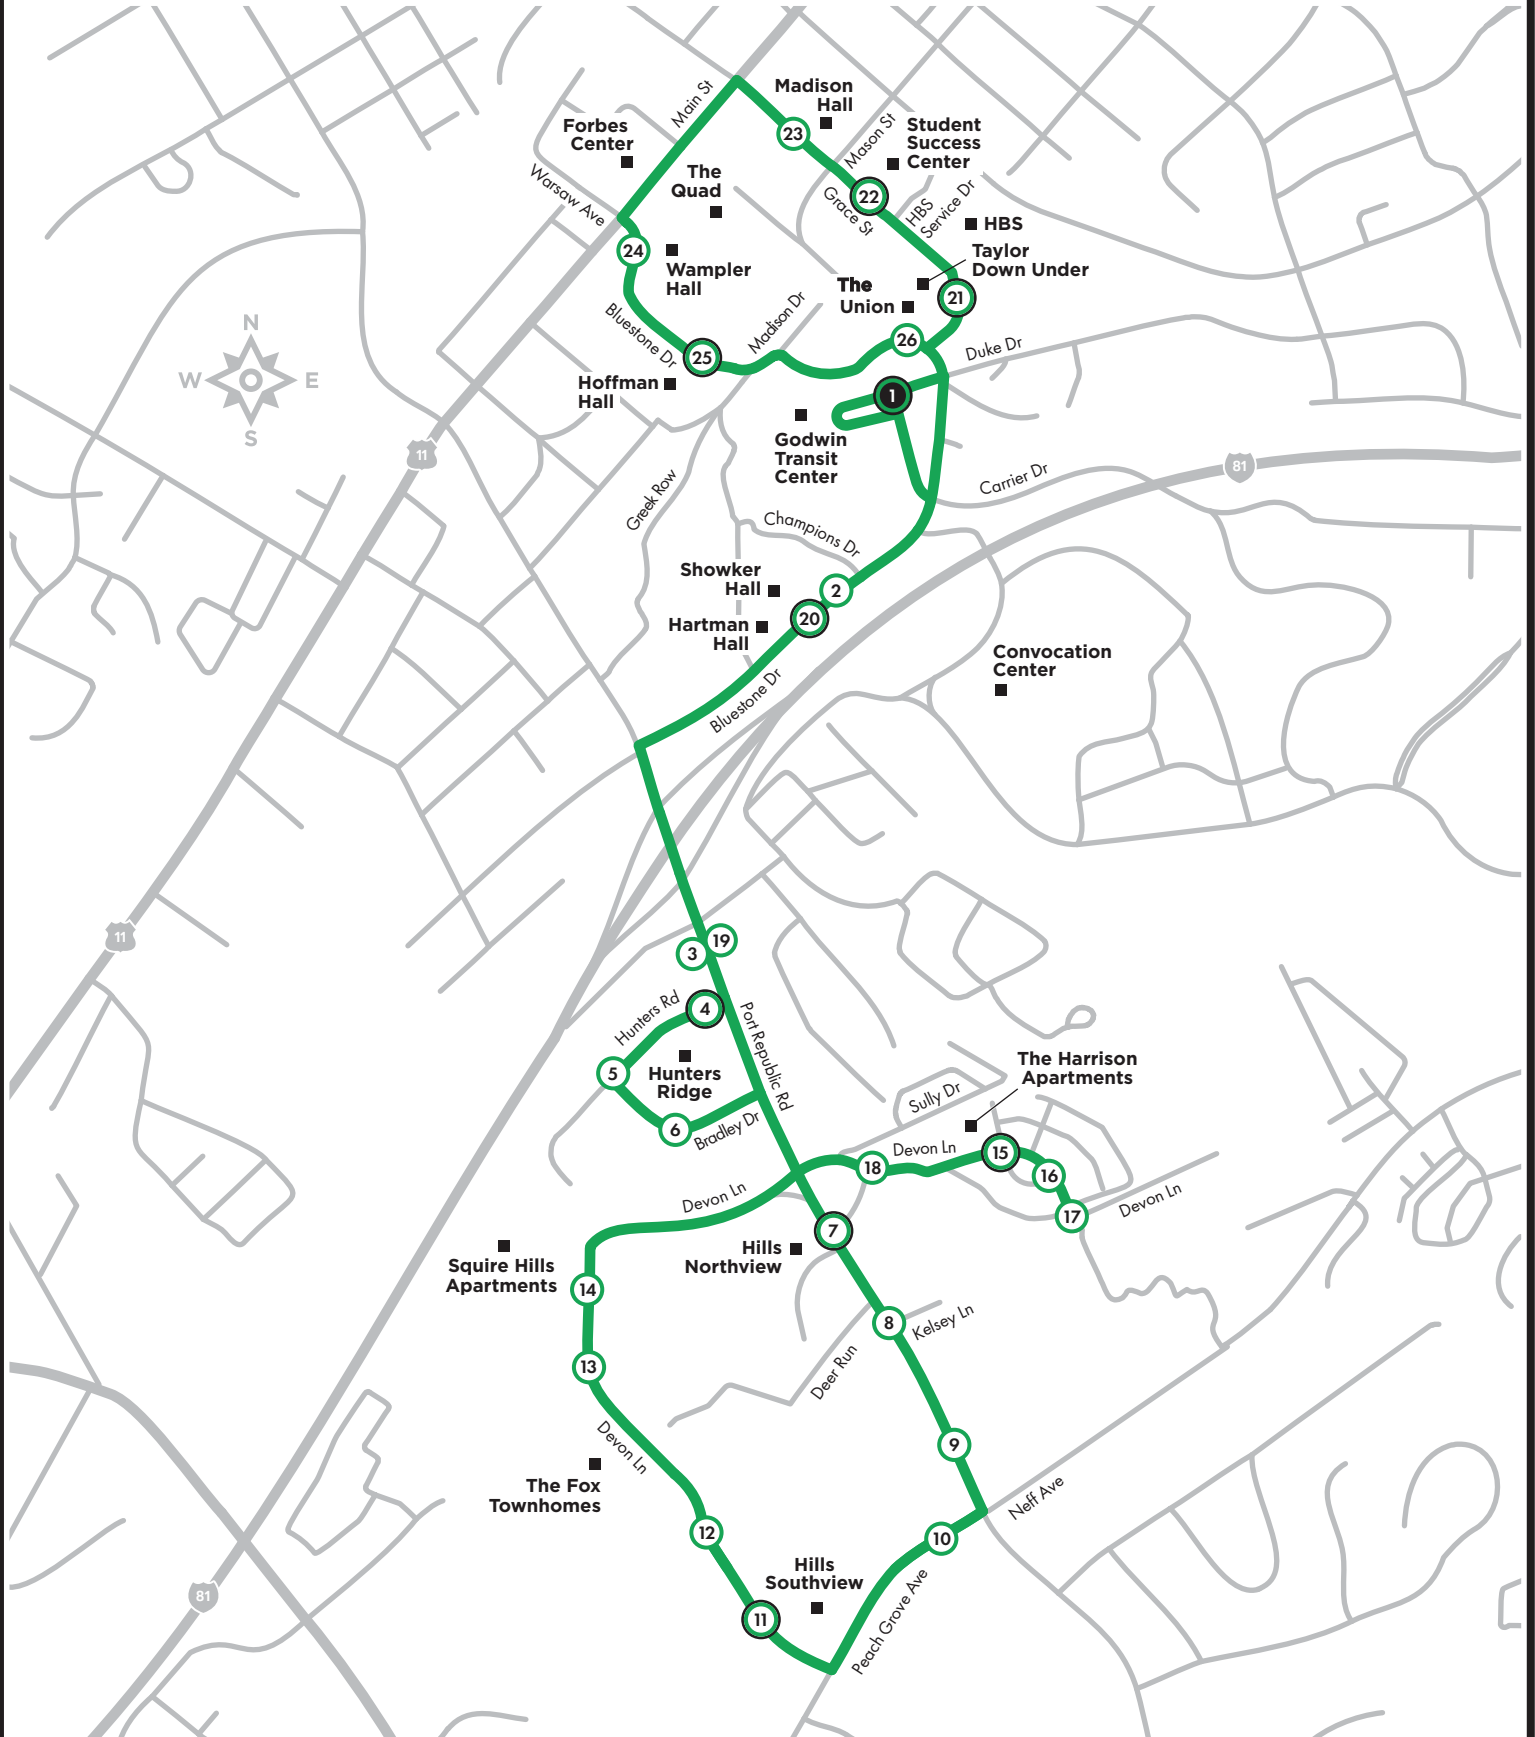

GR

GREEN LINE

Monday–Friday | 7:00am–7:11pm

Real-Time Bus Info: Passio GO app | passiogo.com

① Bus Stop (numbered in order along route)

① Time Point

① Transfer Point