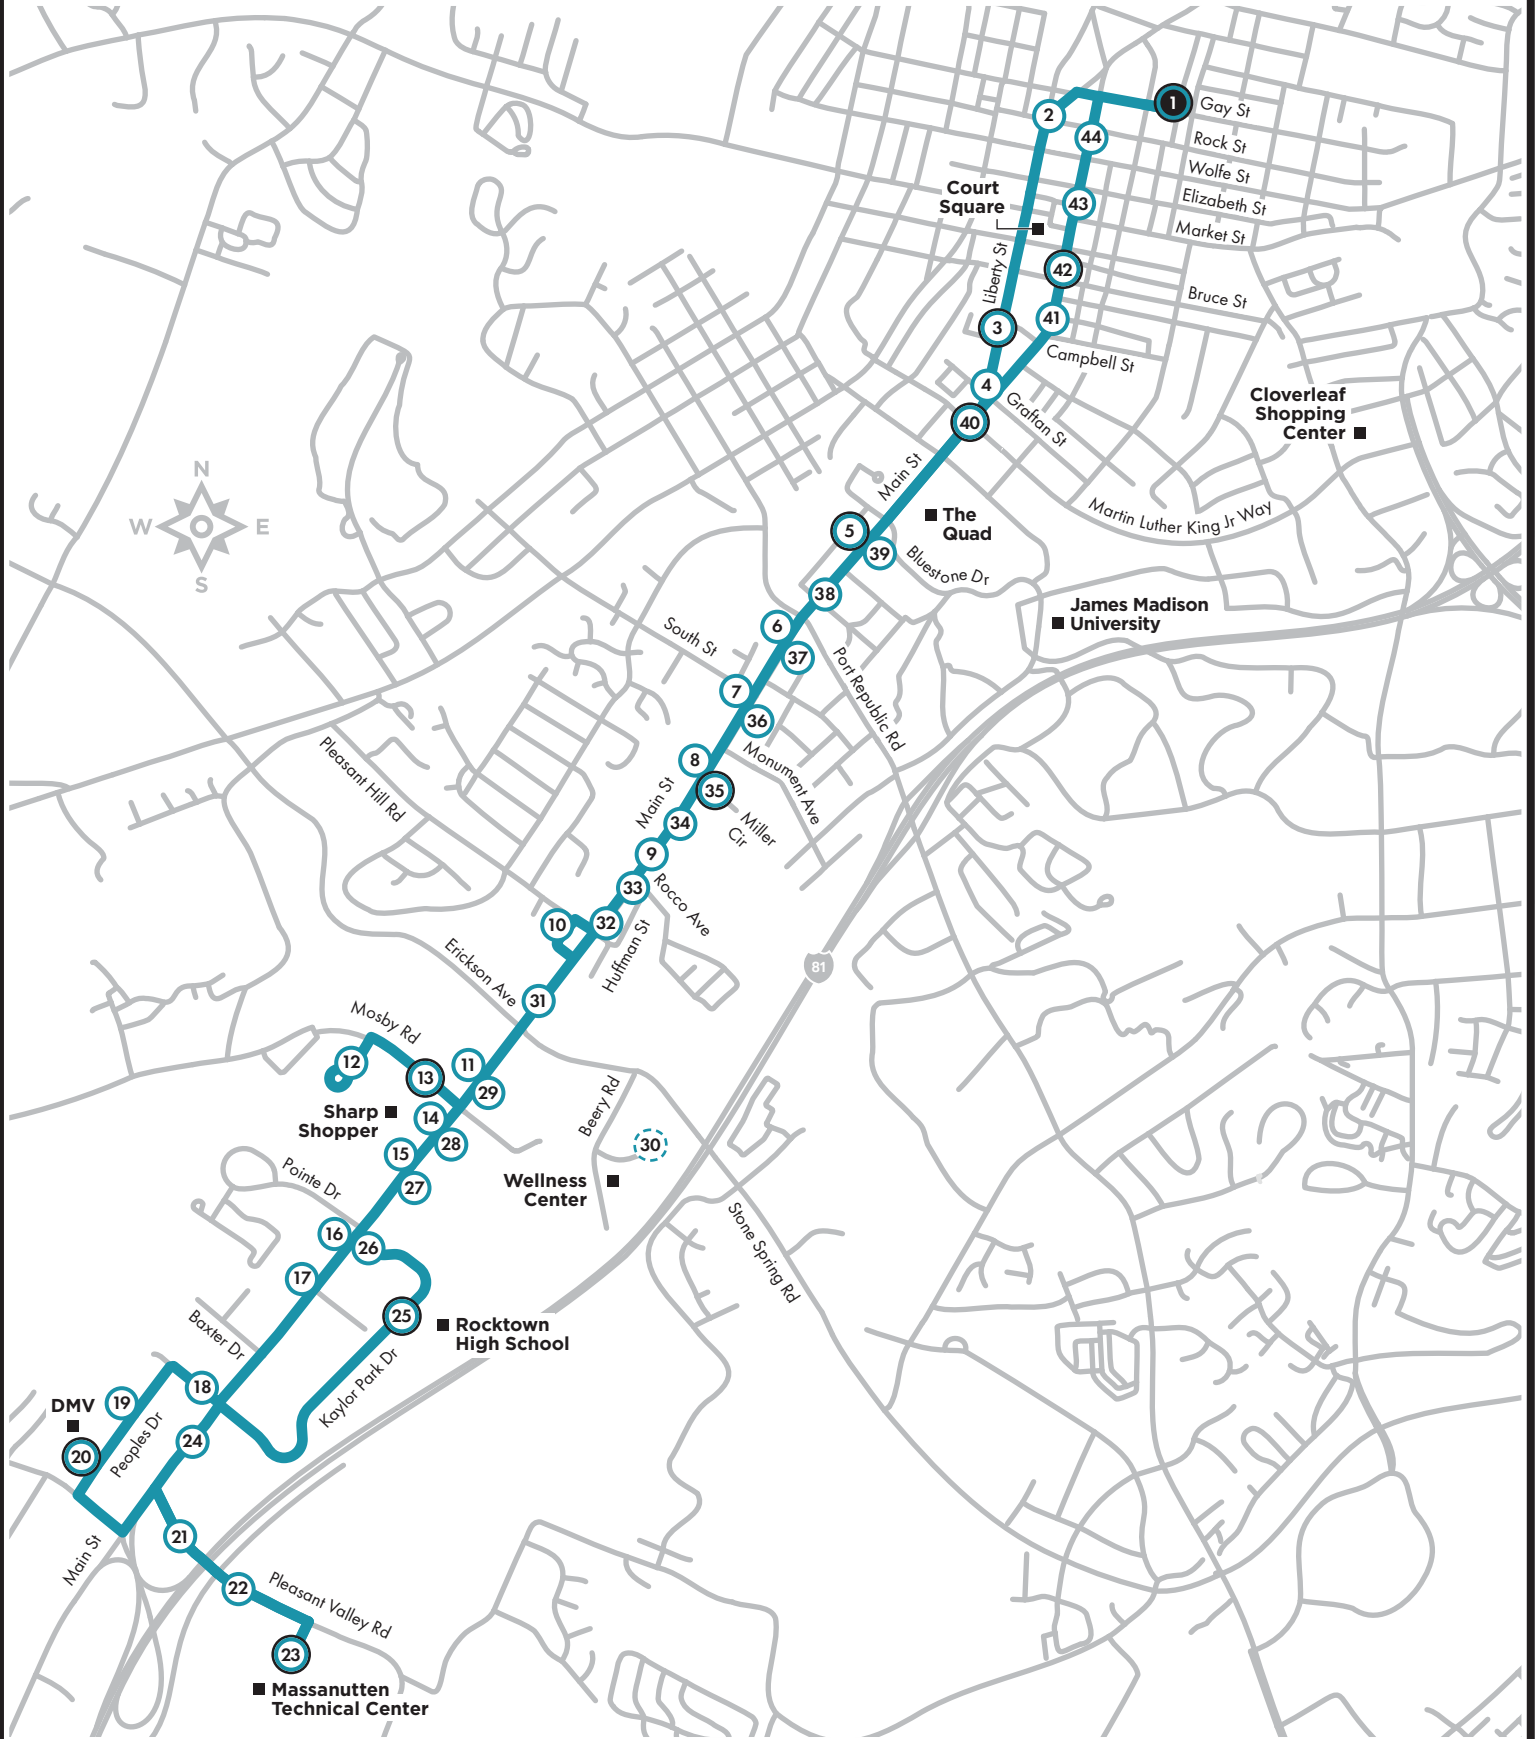

04

Monday–Friday | 6:30am–6:09pm
Saturday | 8:30am–5:09pm

On-Demand Bus Stop Service: (540) 432-0492

Real-Time Bus Info: Passio GO app | passio.go.com

- ① Bus Stop (numbered in order along route)
- ⌚ Time Point
- 🚗 Transfer Point
- 🚏 On-Demand Stop