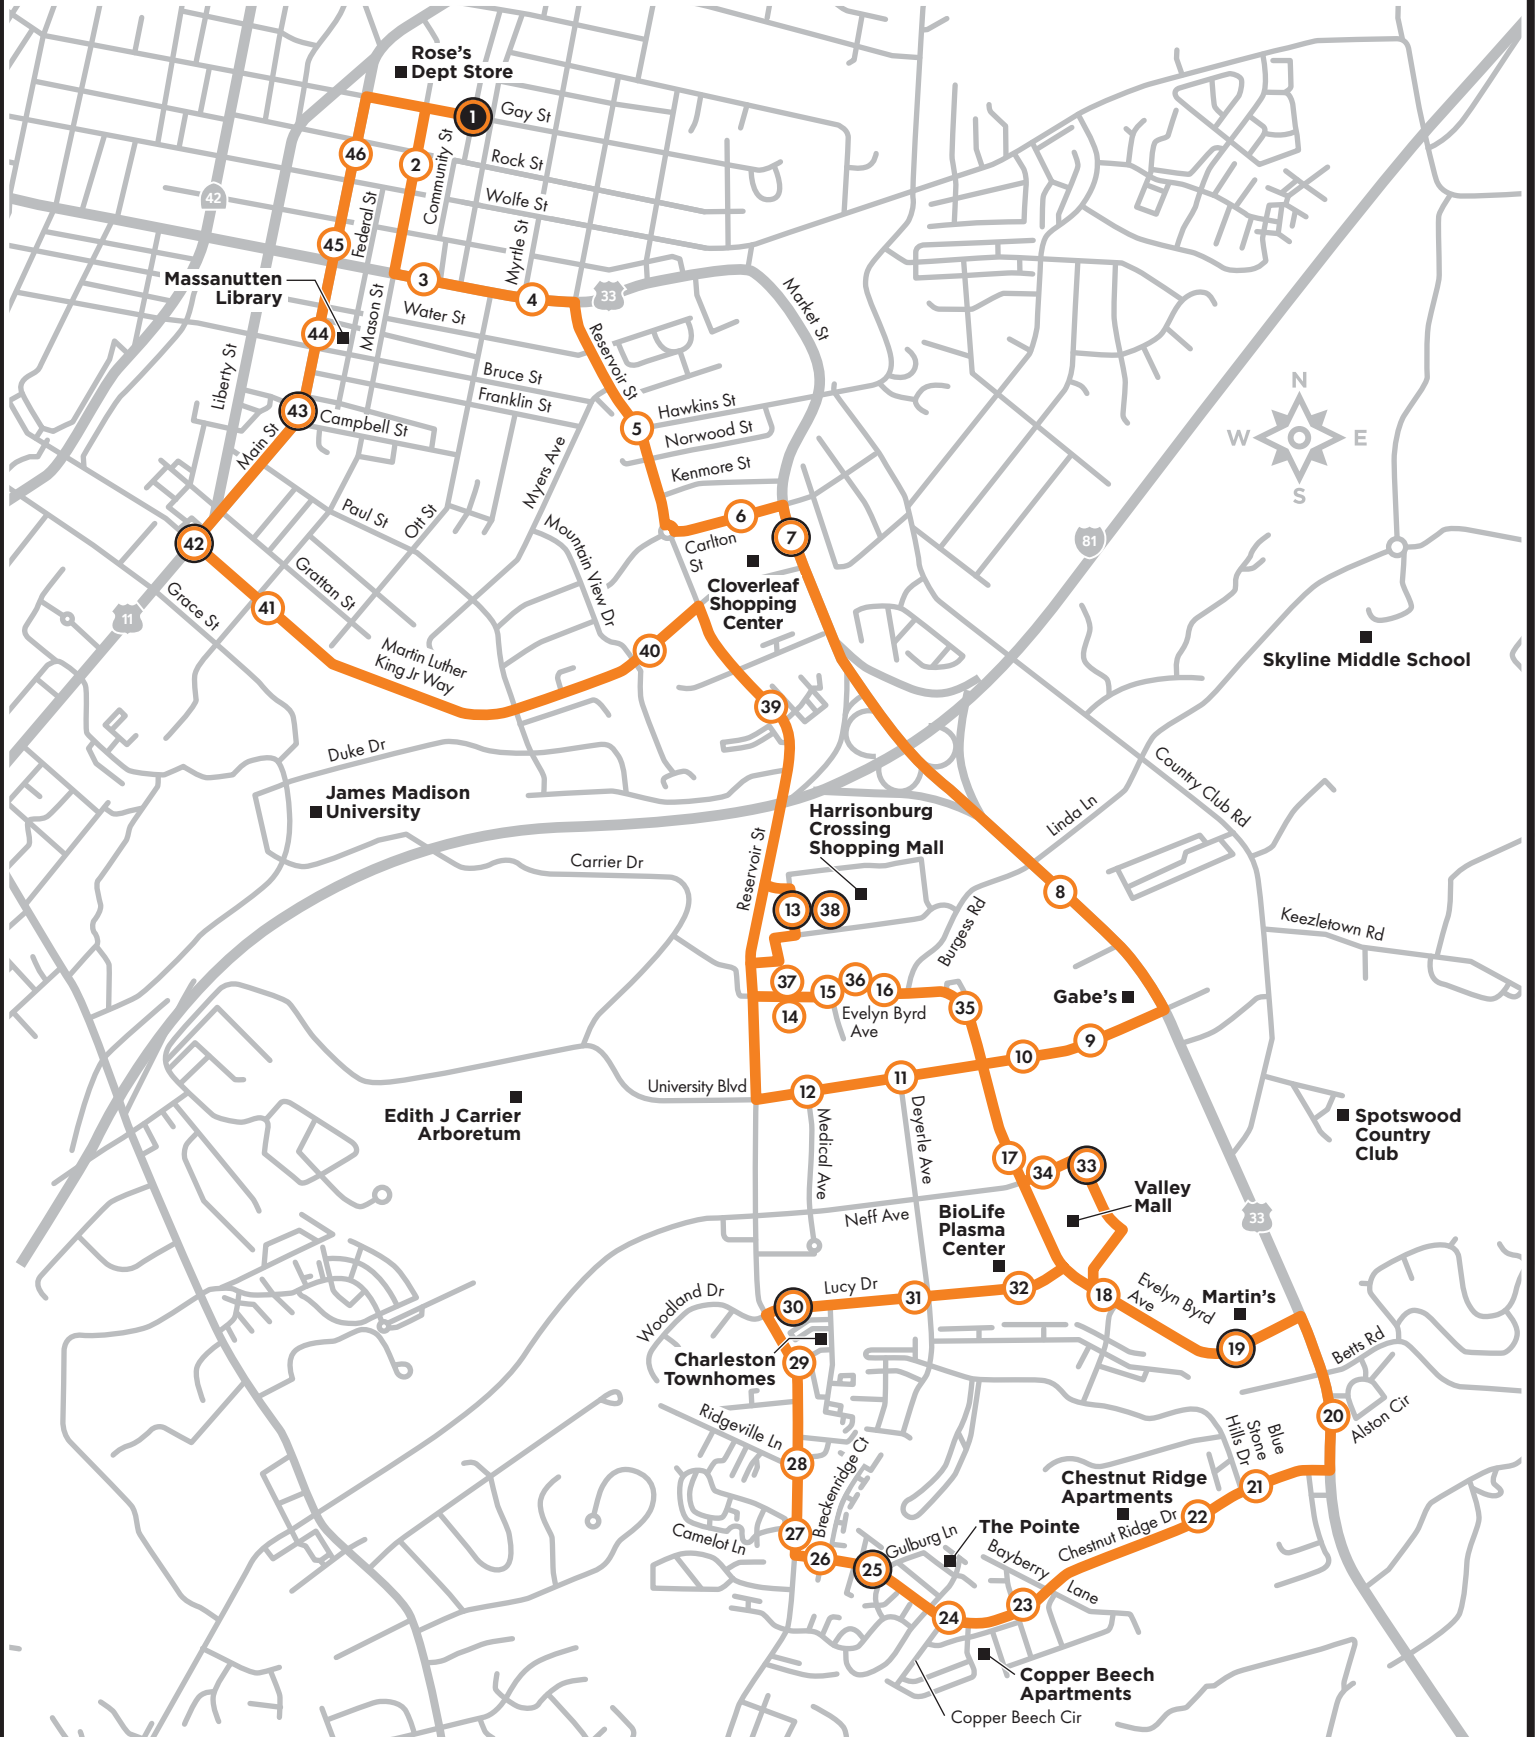

① Transfer Point

01

Downtown – East Market

Route 1 connects you to Downtown Harrisonburg and major East Market Street shopping areas. Popular destinations include: shopping at Rose’s, Gabe’s, Martin’s, Walmart and the Harrisonburg Crossing and Valley Malls, Chestnut Ridge, Copper Beech, the Pointe and Charleston Townhomes apartments, the Biolife Plasma Donation Center, and the Massanutten Library.

Route 2 connects you to Downtown Harrisonburg, North 38 area neighborhoods, the hospital and shops along East Market Street. Popular destinations include: the Sentara RMH Medical Center, and shopping at Rose’s, Martin’s, Kroger, the Cloverleaf Shopping Center and the Valley Mall.