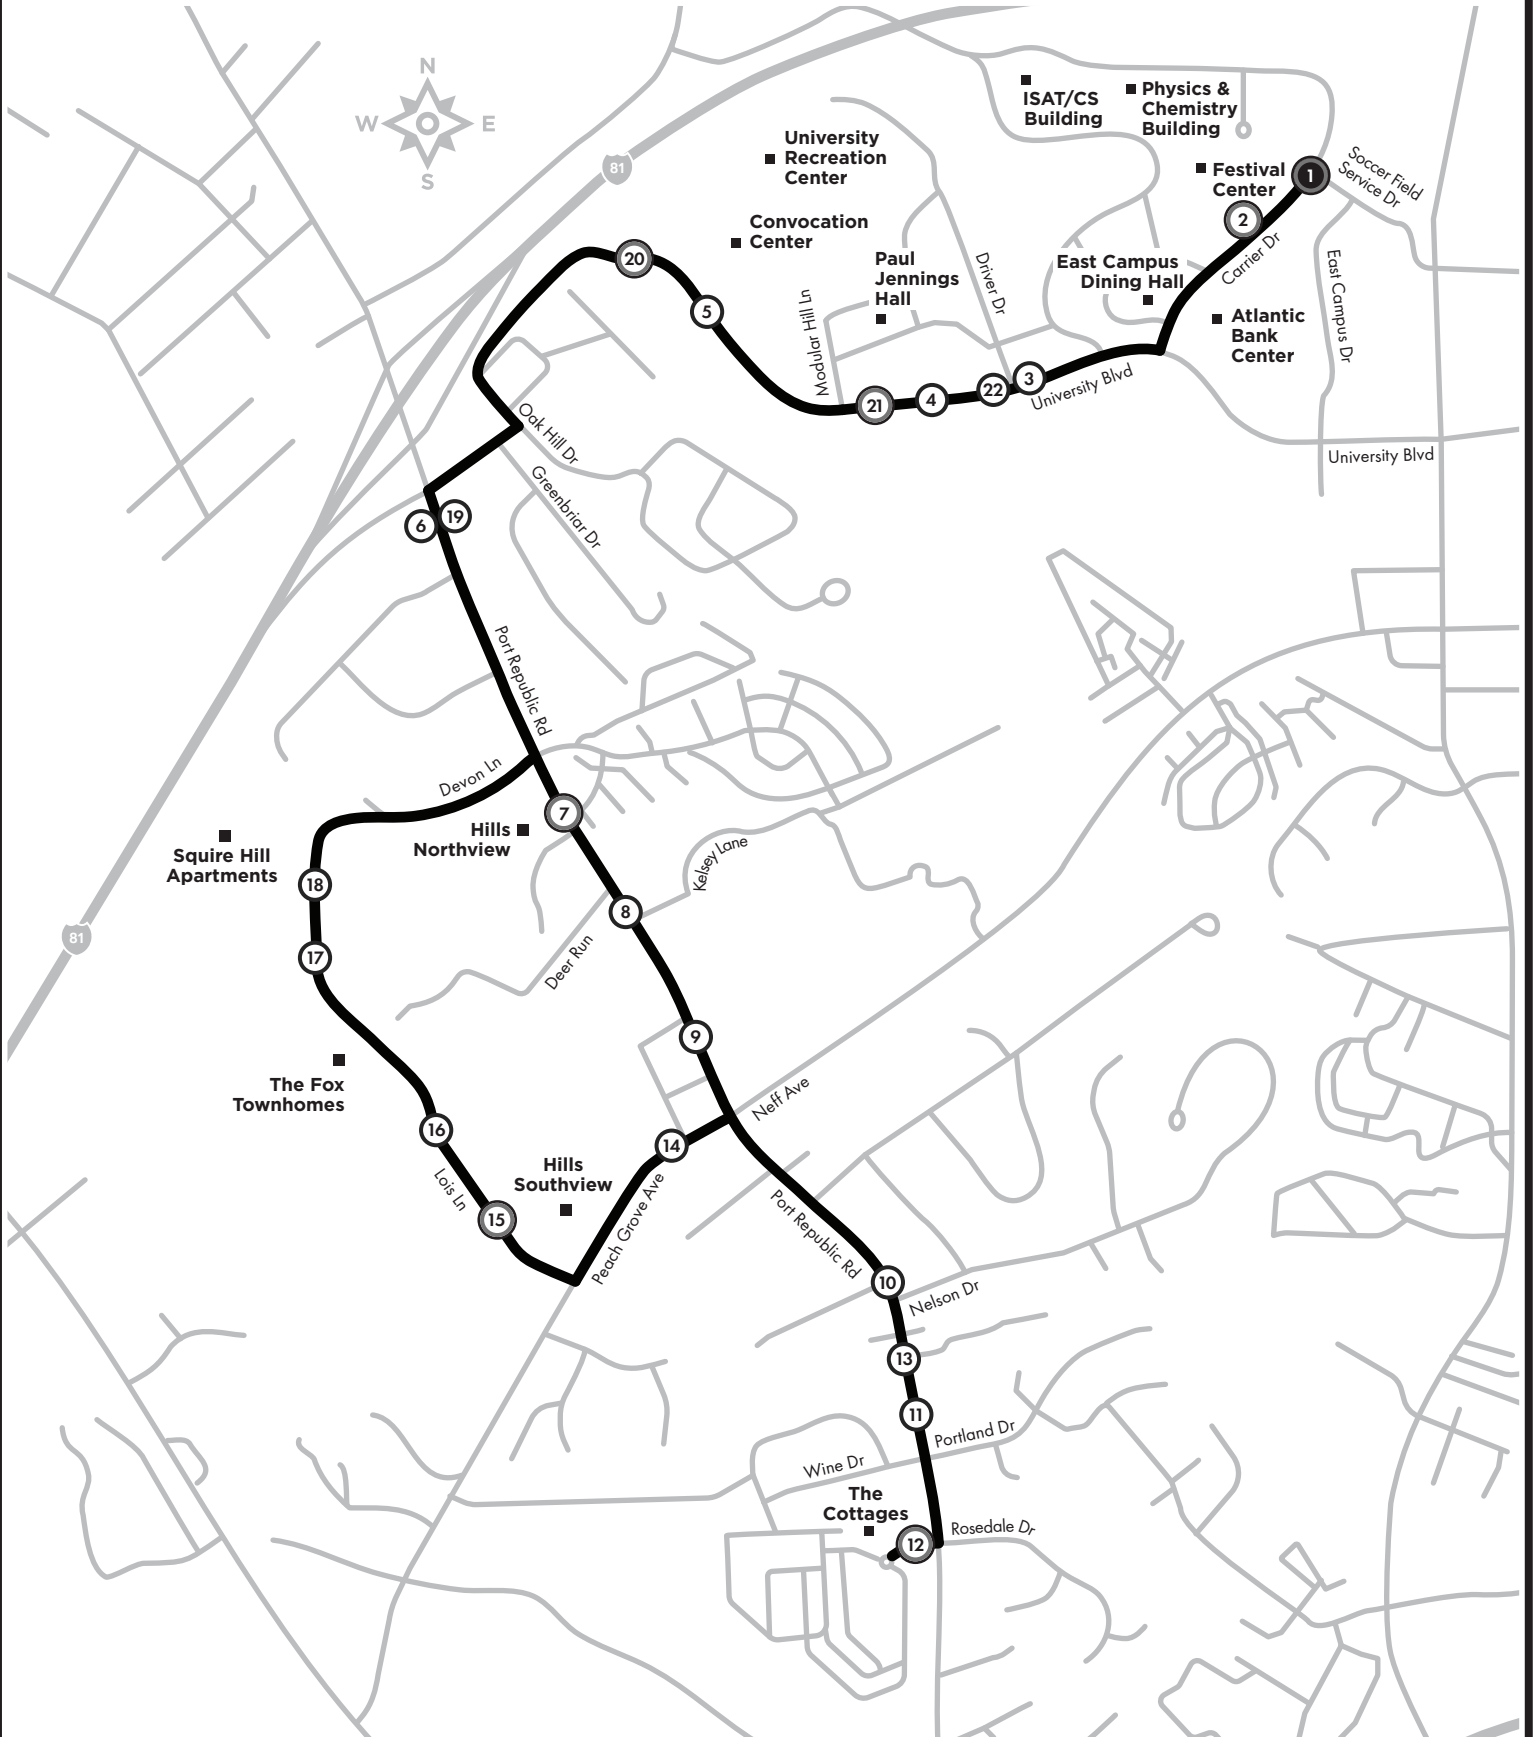

BK BLACK LINE

Monday–Friday | 7:08am–6:57pm

Real-Time Bus Info: Passio GO app | passiogo.com

① Bus Stop (numbered in order along route)

① Time Point

① Transfer Point