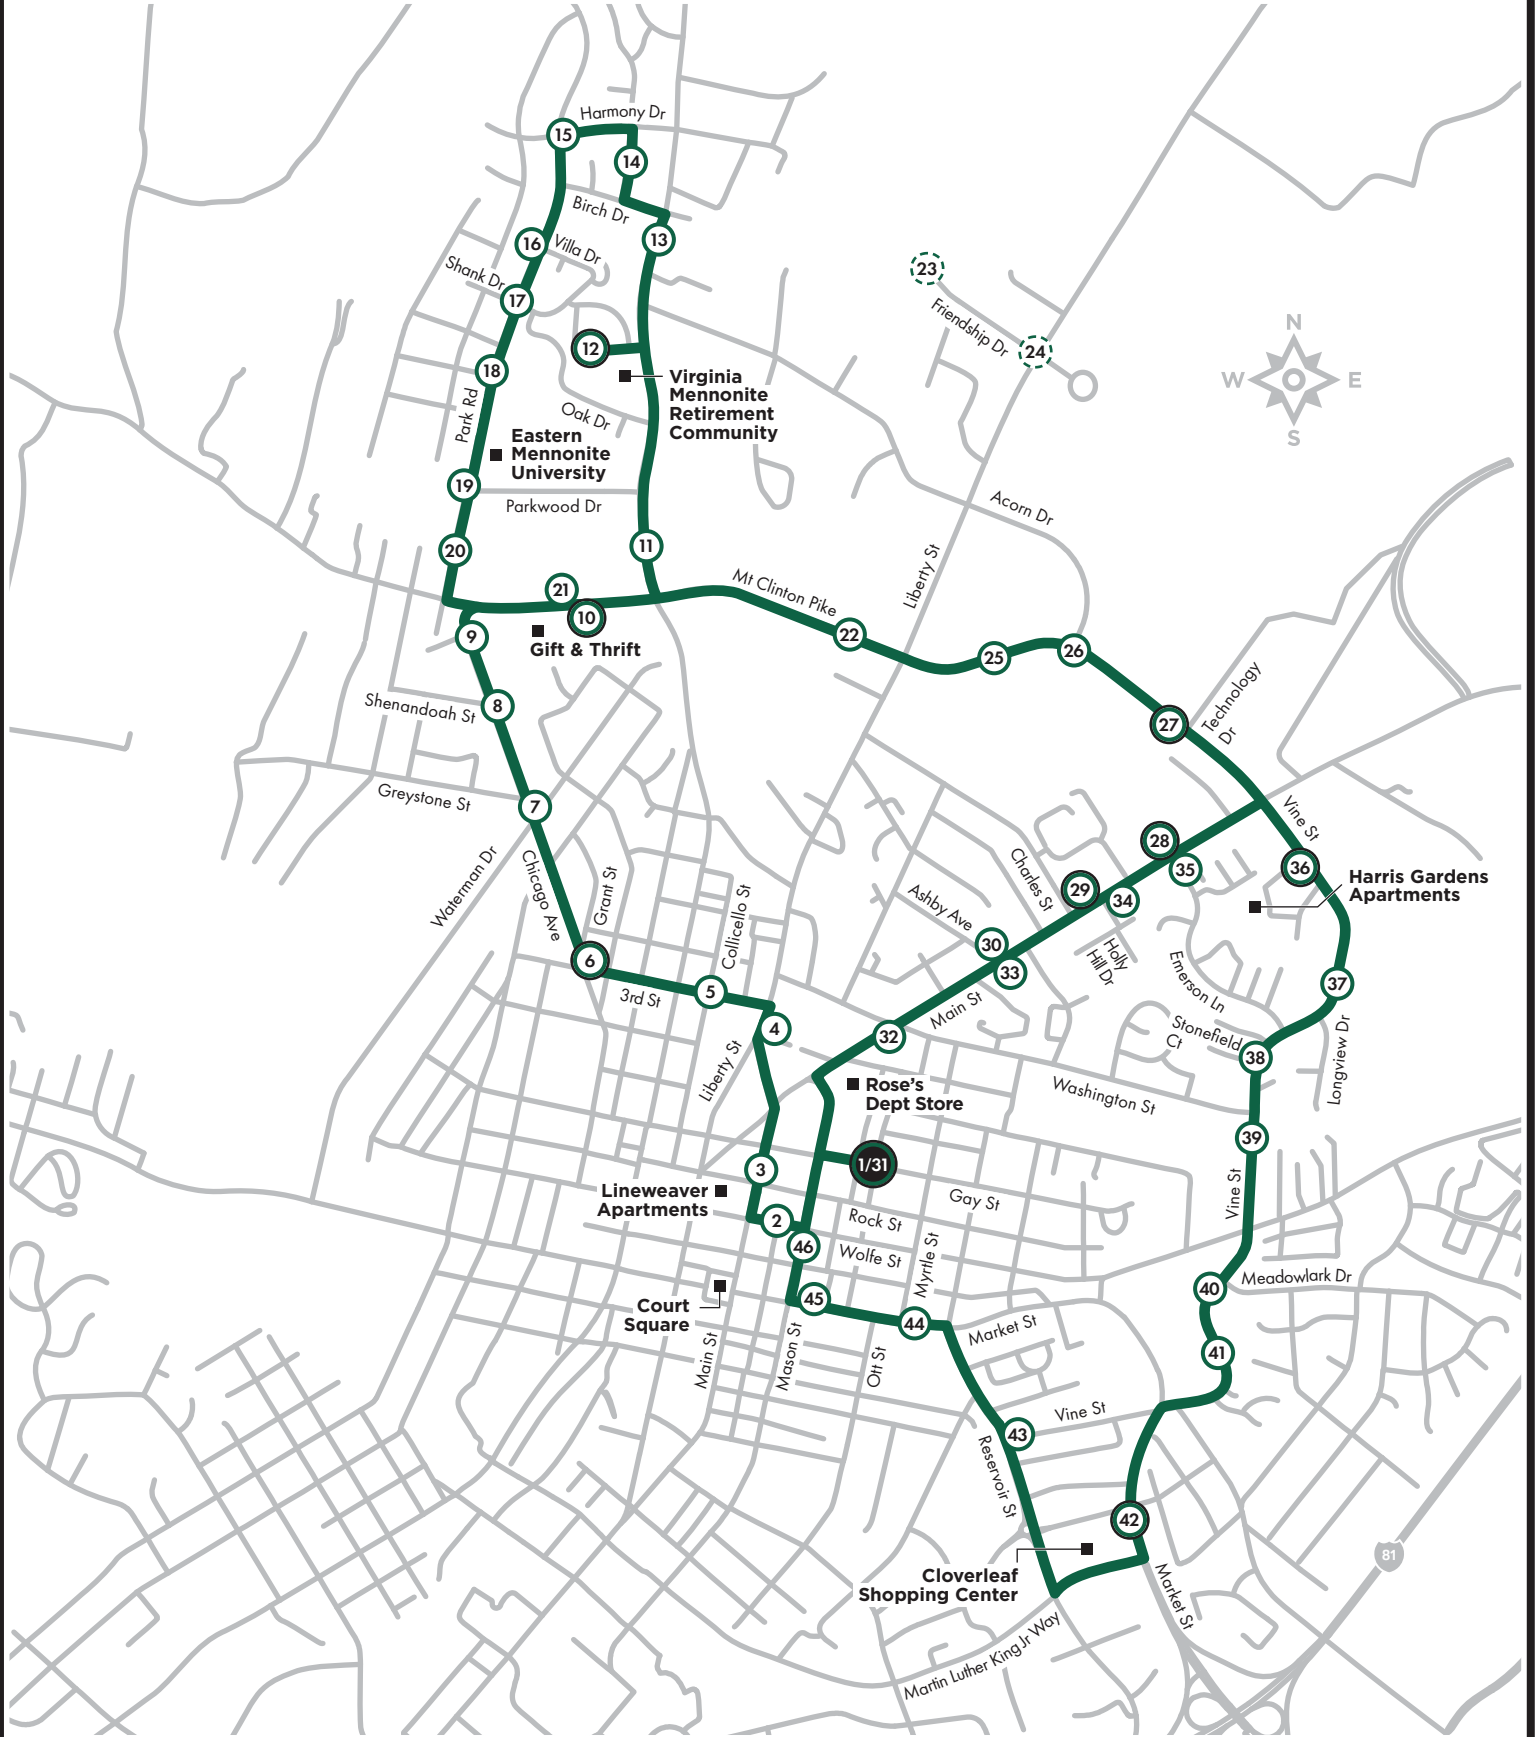

05

Monday–Friday | 6:30am–6:15pm
Saturday | 8:30am–5:15pm

On-Demand Bus Stop Service: (540) 432-0492

Real-Time Bus Info: Passio GO app | passio.go.com

- ① Bus Stop (numbered in order along route)
- ⌚ Time Point
- ① Transfer Point
- ⓪ On-Demand Stop