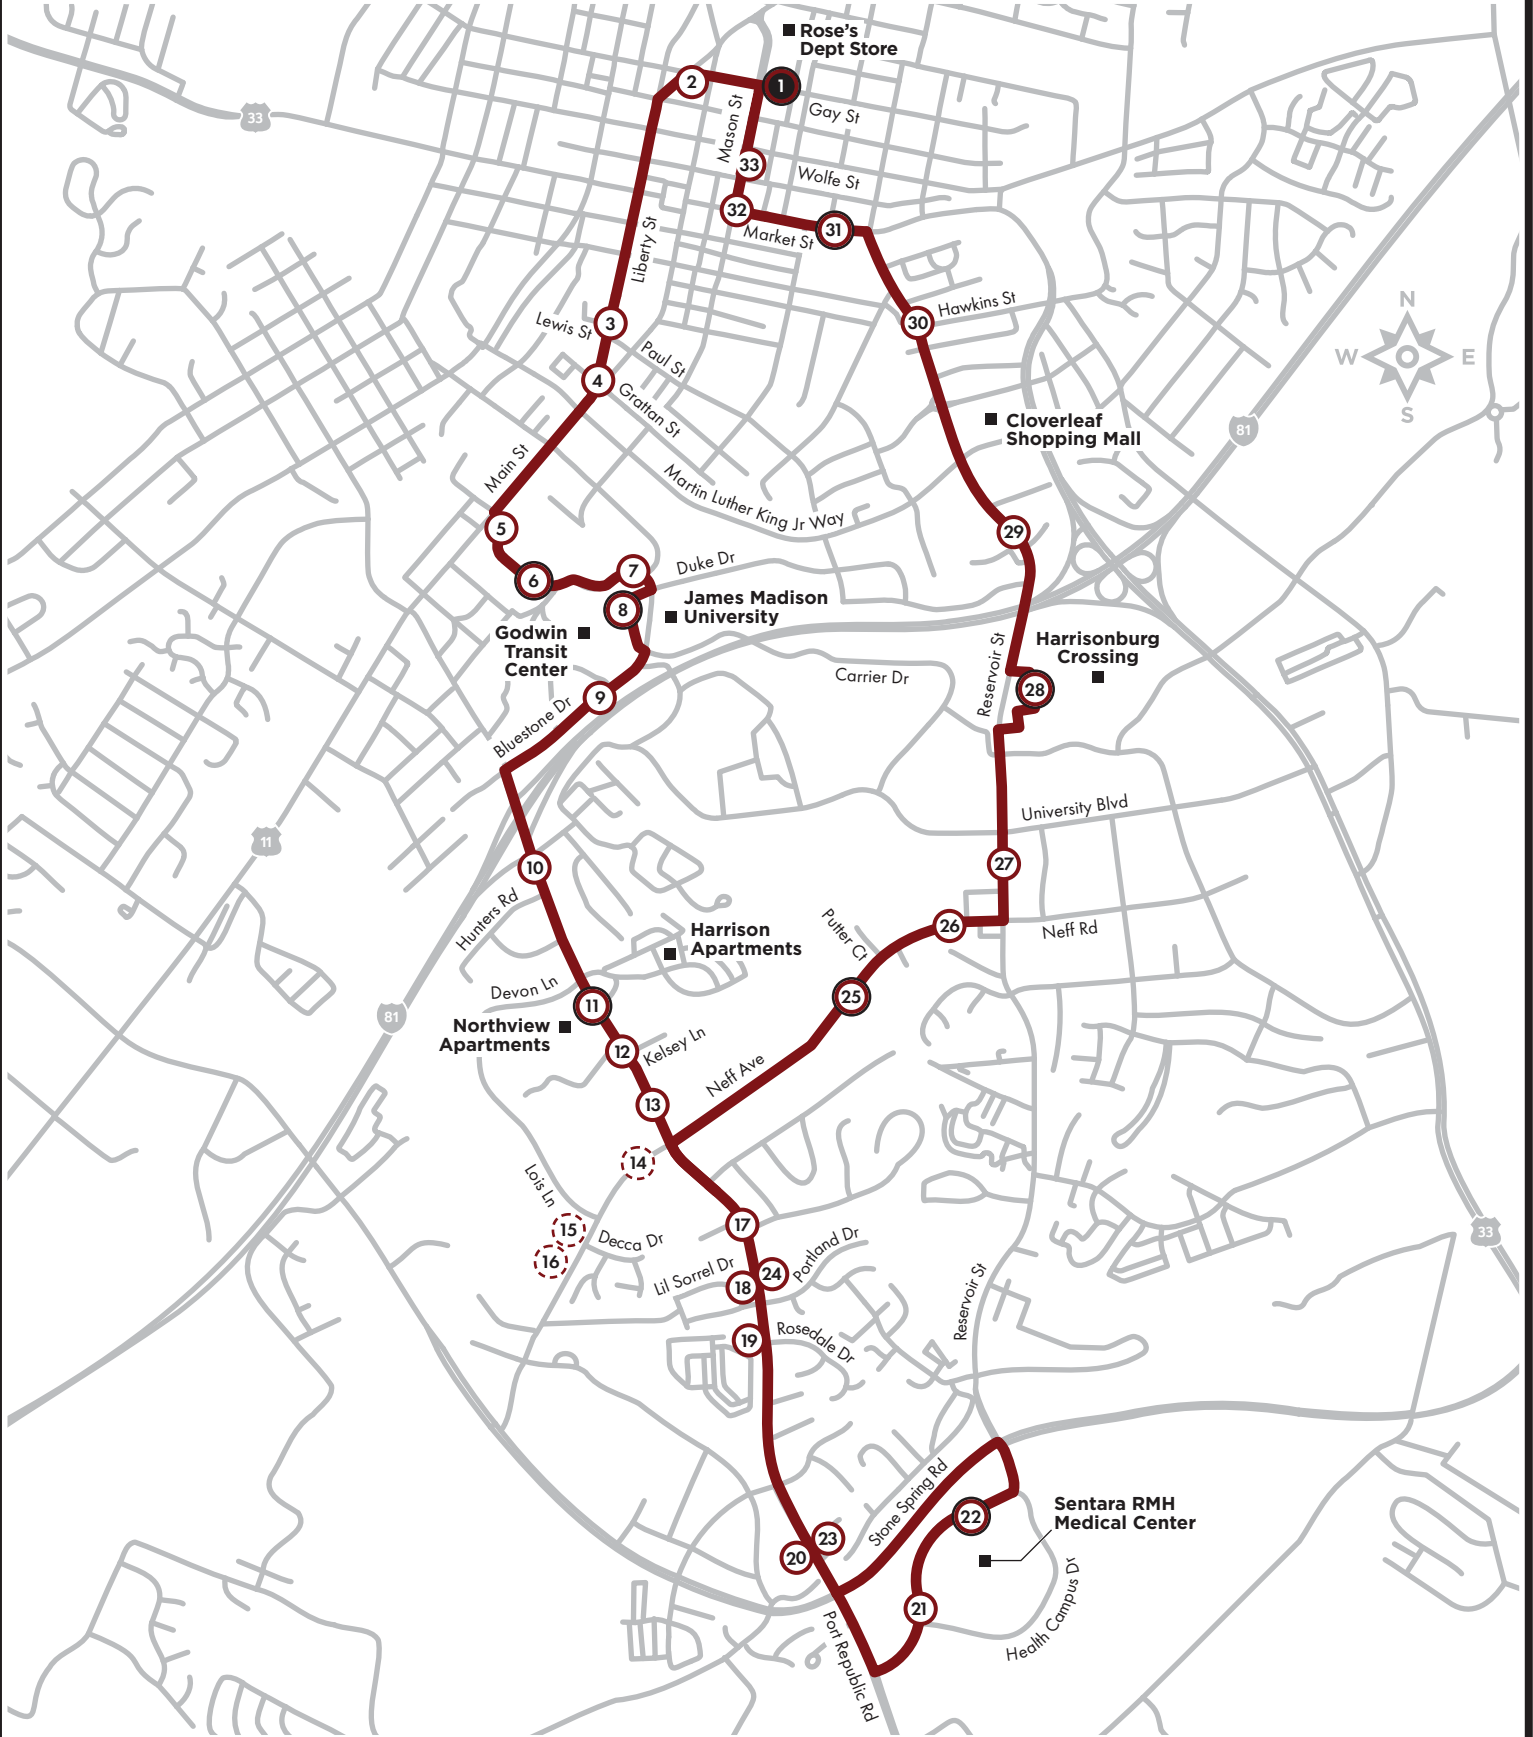

① Transfer Point

01

Downtown – East Market

Route 1 connects you to Downtown Harrisonburg and major East Market Street shopping areas. Popular destinations include: shopping at Rose’s, Gabe’s, Martin’s, Walmart and the Harrisonburg Crossing and Valley Malls, Chestnut Ridge, Copper Beech, the Pointe and Charleston Townhomes apartments, the Biolife Plasma Donation Center, and the Massanutten Library.

Route 2 connects you to Downtown Harrisonburg, North 38 area neighborhoods, the hospital and shops along East Market Street. Popular destinations include: the Sentara RMH Medical Center, and shopping at Rose’s, Martin’s, Kroger, the Cloverleaf Shopping Center and the Valley Mall.

06

Downtown – JMU – Port Republic – Hospital

Route 6 offers easy connections between Downtown Harrisonburg, James Madison University, Port Republic neighborhoods, and the hospital. Popular destinations include: Godwin Transit Center, Sentara RMH Hospital, Northview Apartments, Harrisonburg Community Health Center, and shopping at Rose’s and Walmart.