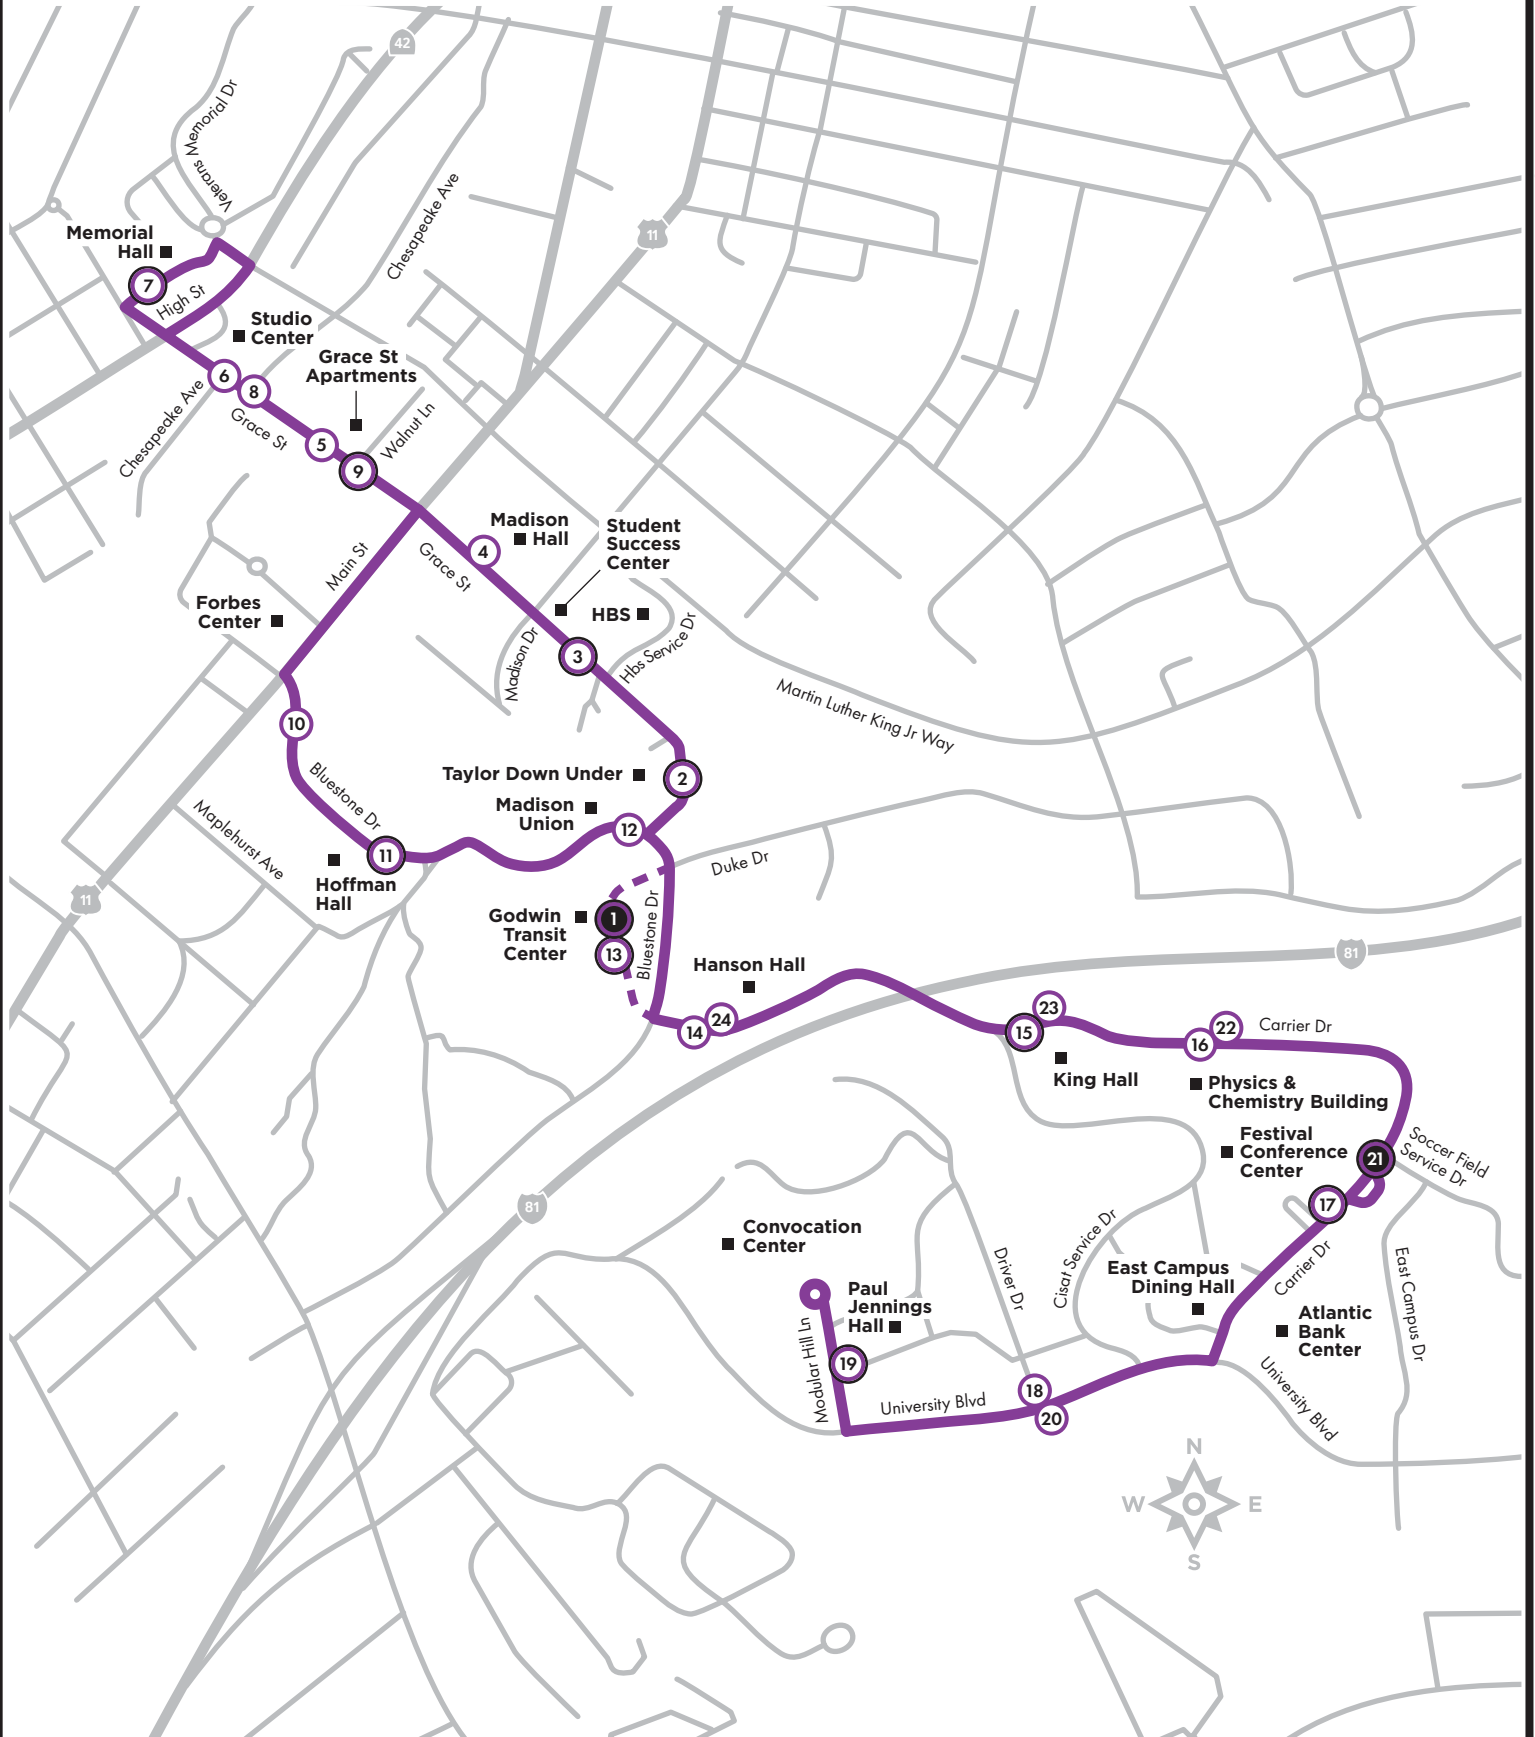

ICS

INNER CAMPUS SHUTTLE

Monday–Friday | 6:57am–7:00pm | Every 5 Minutes
7:00pm–10:49pm | Every 30 Minutes

Saturday | 9:00am–10:49pm | Every 30 Minutes

Real-Time Bus Info: Passio GO app | passiogo.com

① Bus Stop (numbered in order)

① Time Point

① Transfer Point

--- Evenings and Saturdays Only