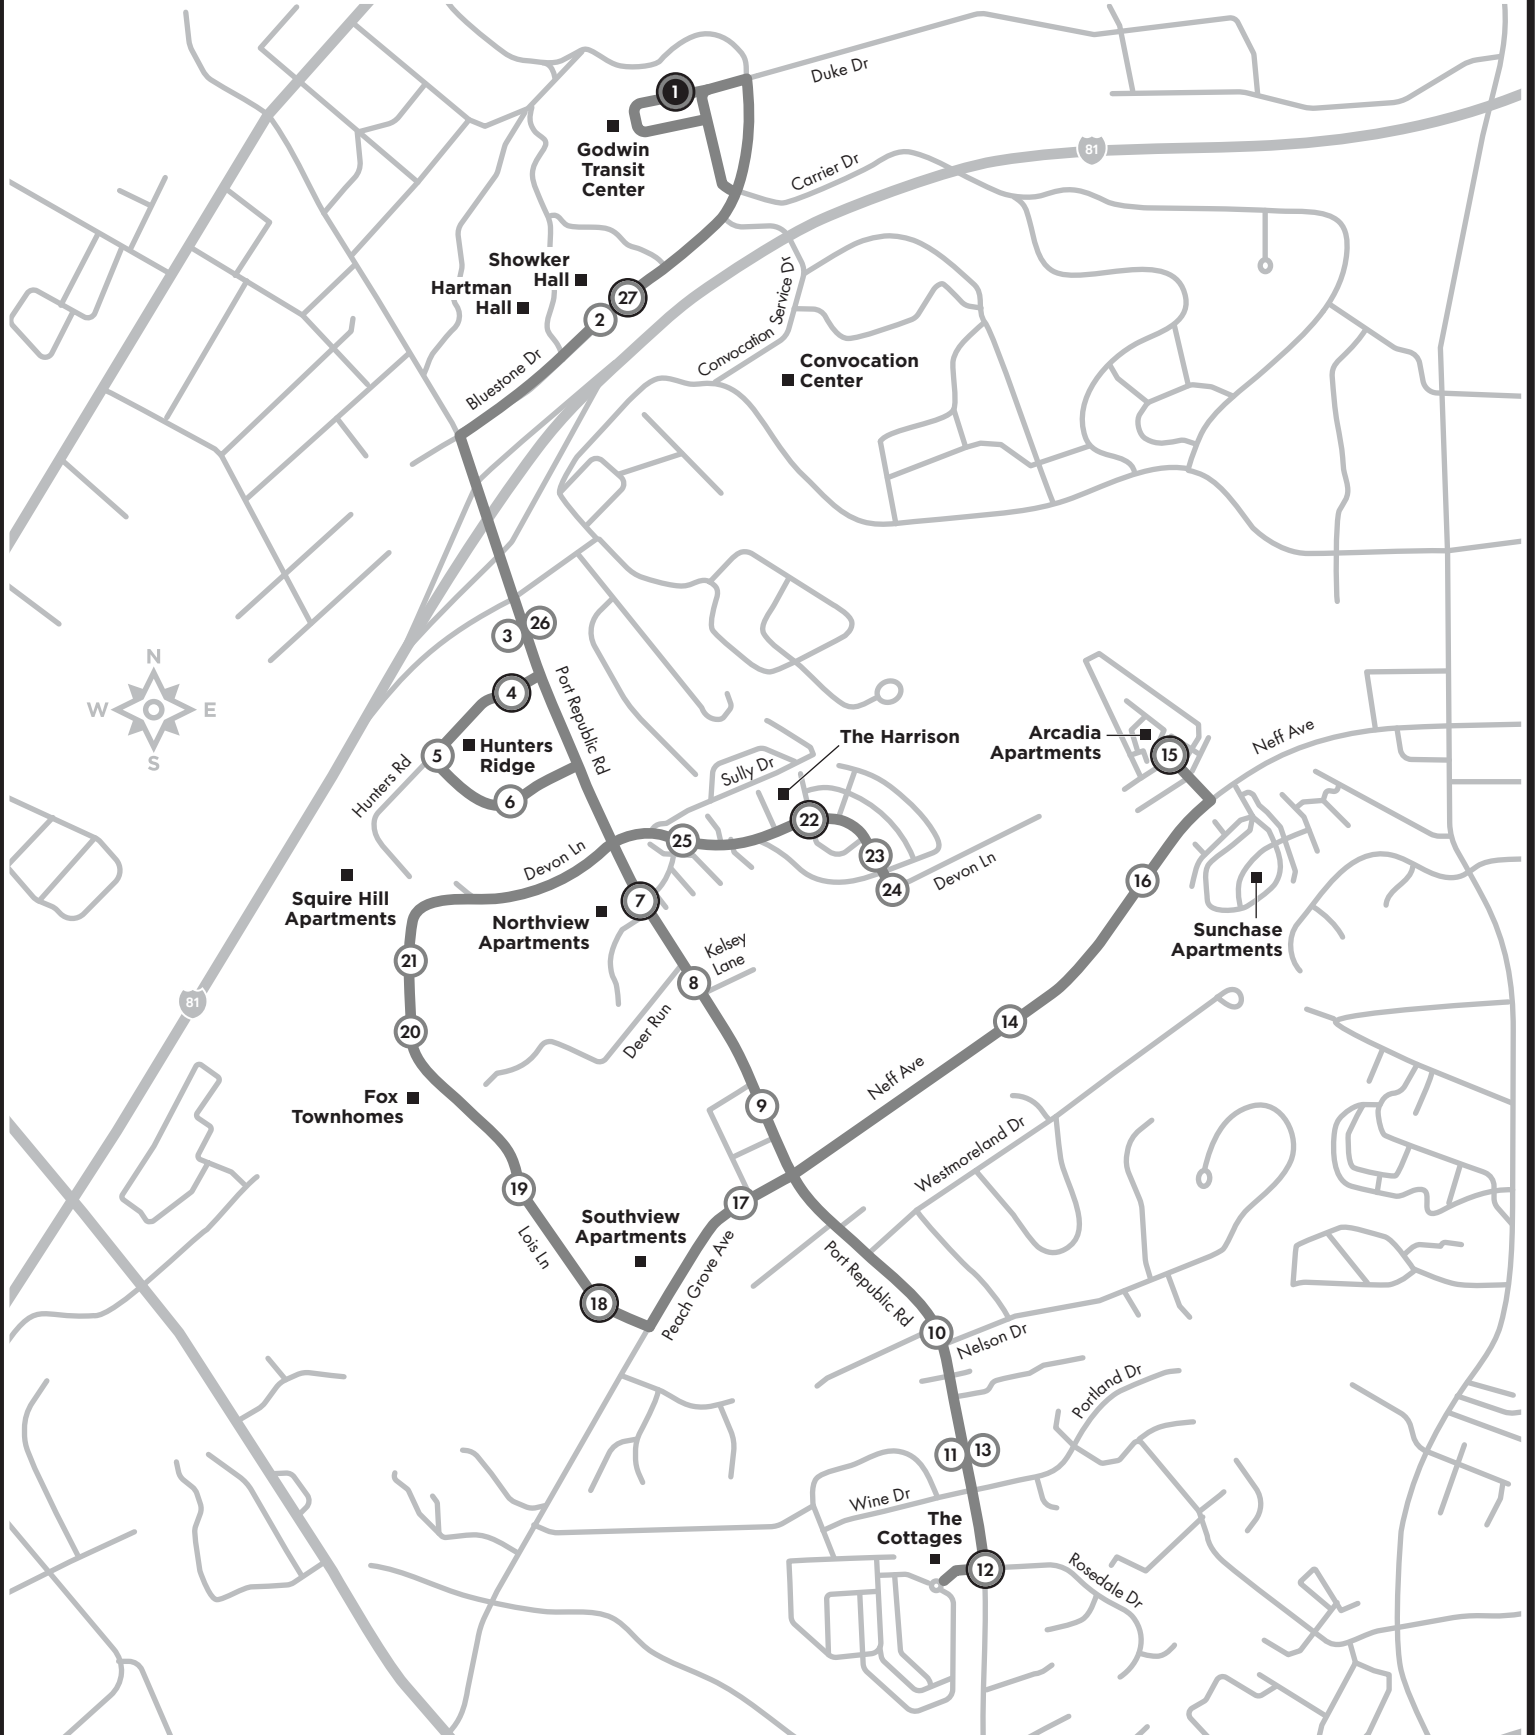

SV

SILVER LINE

Monday–Friday | 7:00pm–10:47pm
Saturday | 10:20am–10:47pm

Real-Time Bus Info: Passio GO app | passiogo.com

1 Bus Stop (numbered in order along route)

1 Time Point

1 Transfer Point