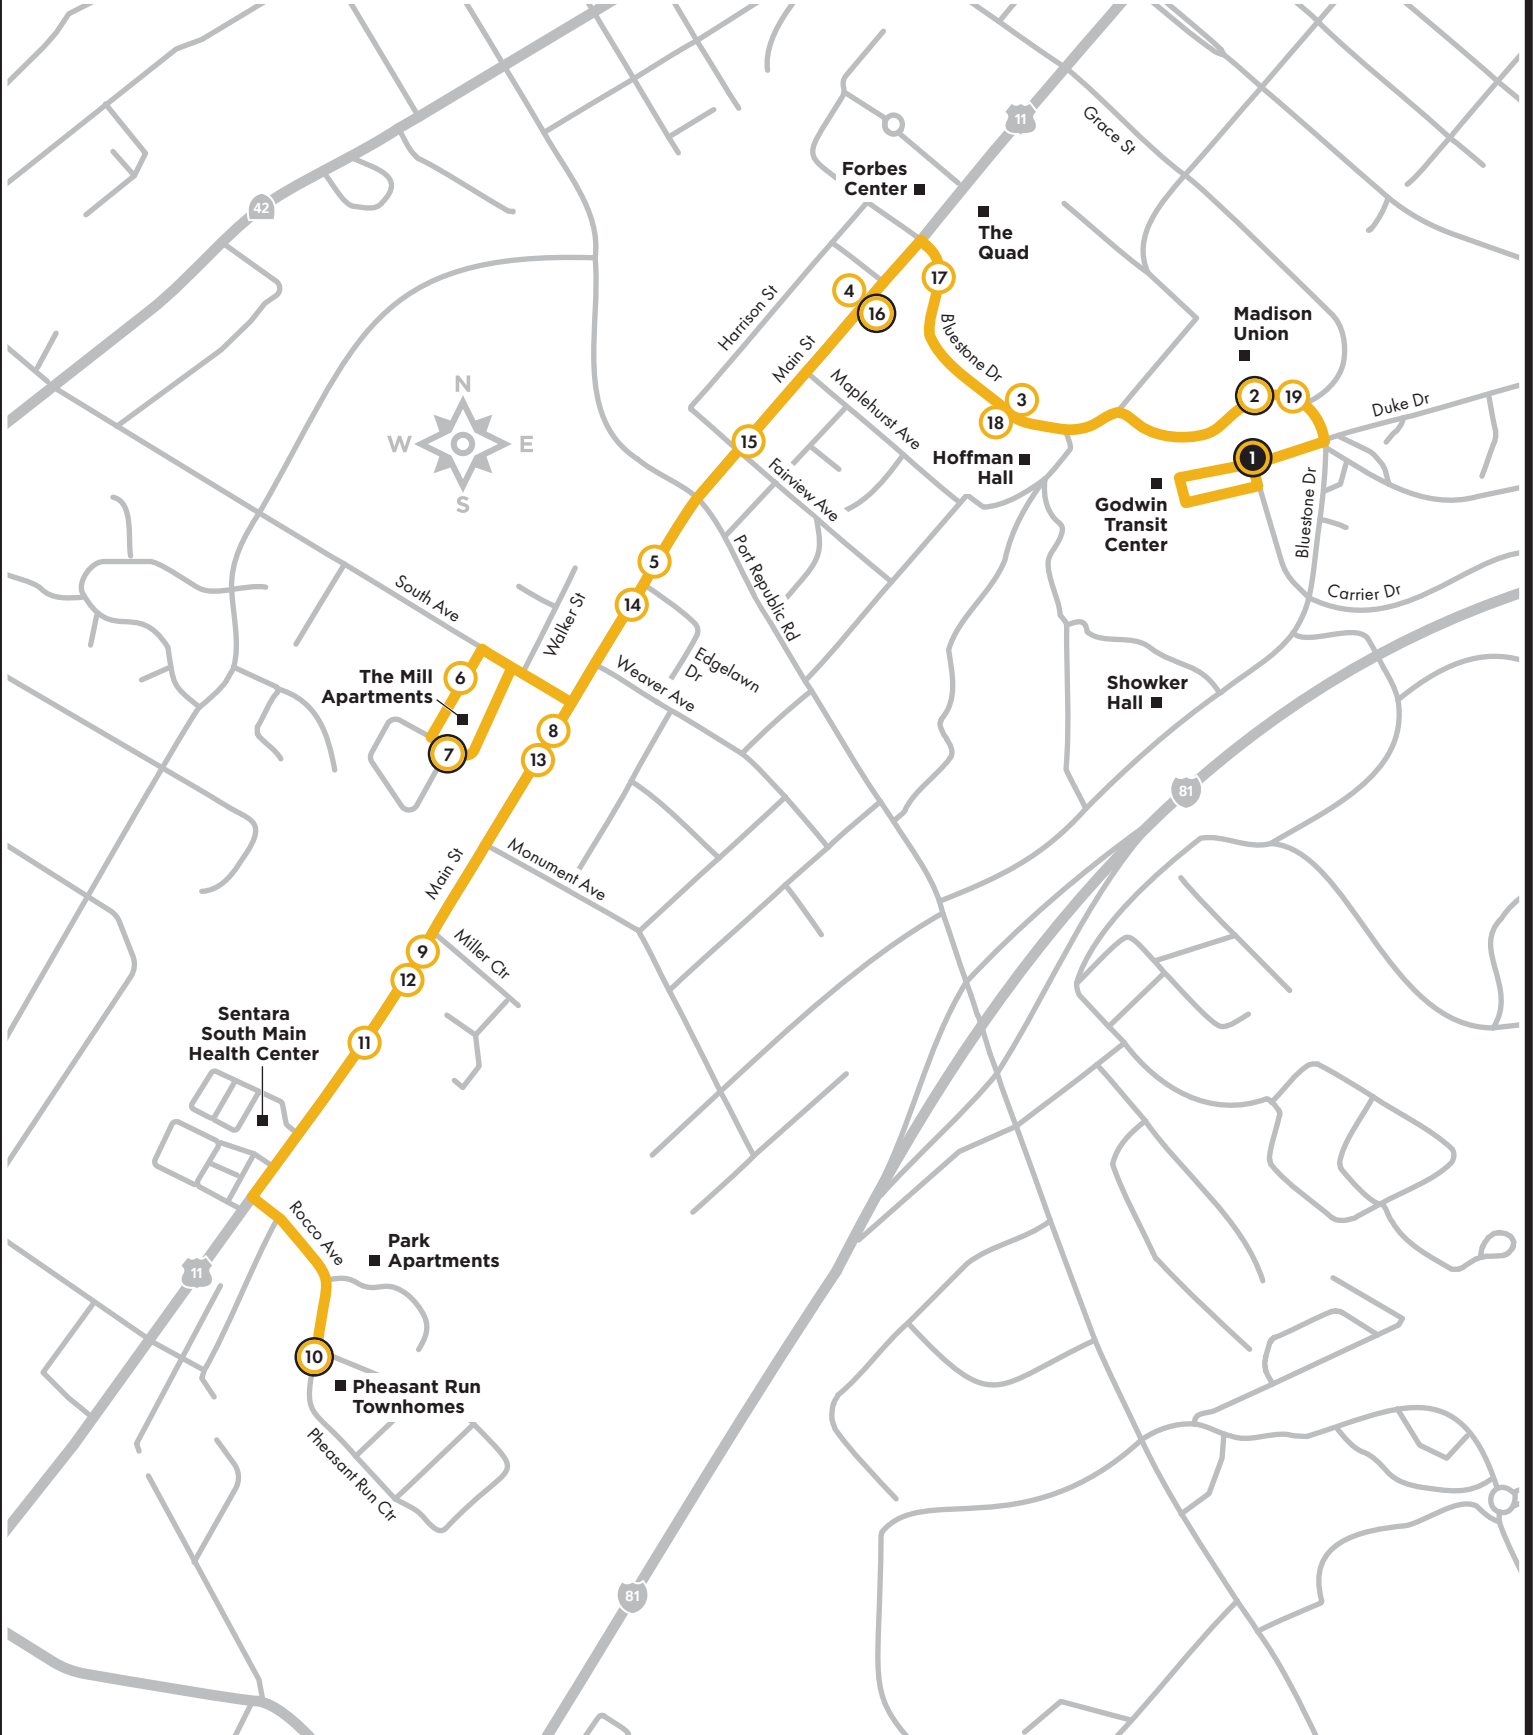

Monday–Friday | 7:00am–10:49pm
Saturday | 10:00am–10:49pm

Real-Time Bus Info: Passio GO app | passiego.com

1 Bus Stop (numbered in order along route)

1 Time Point

1 Transfer Point