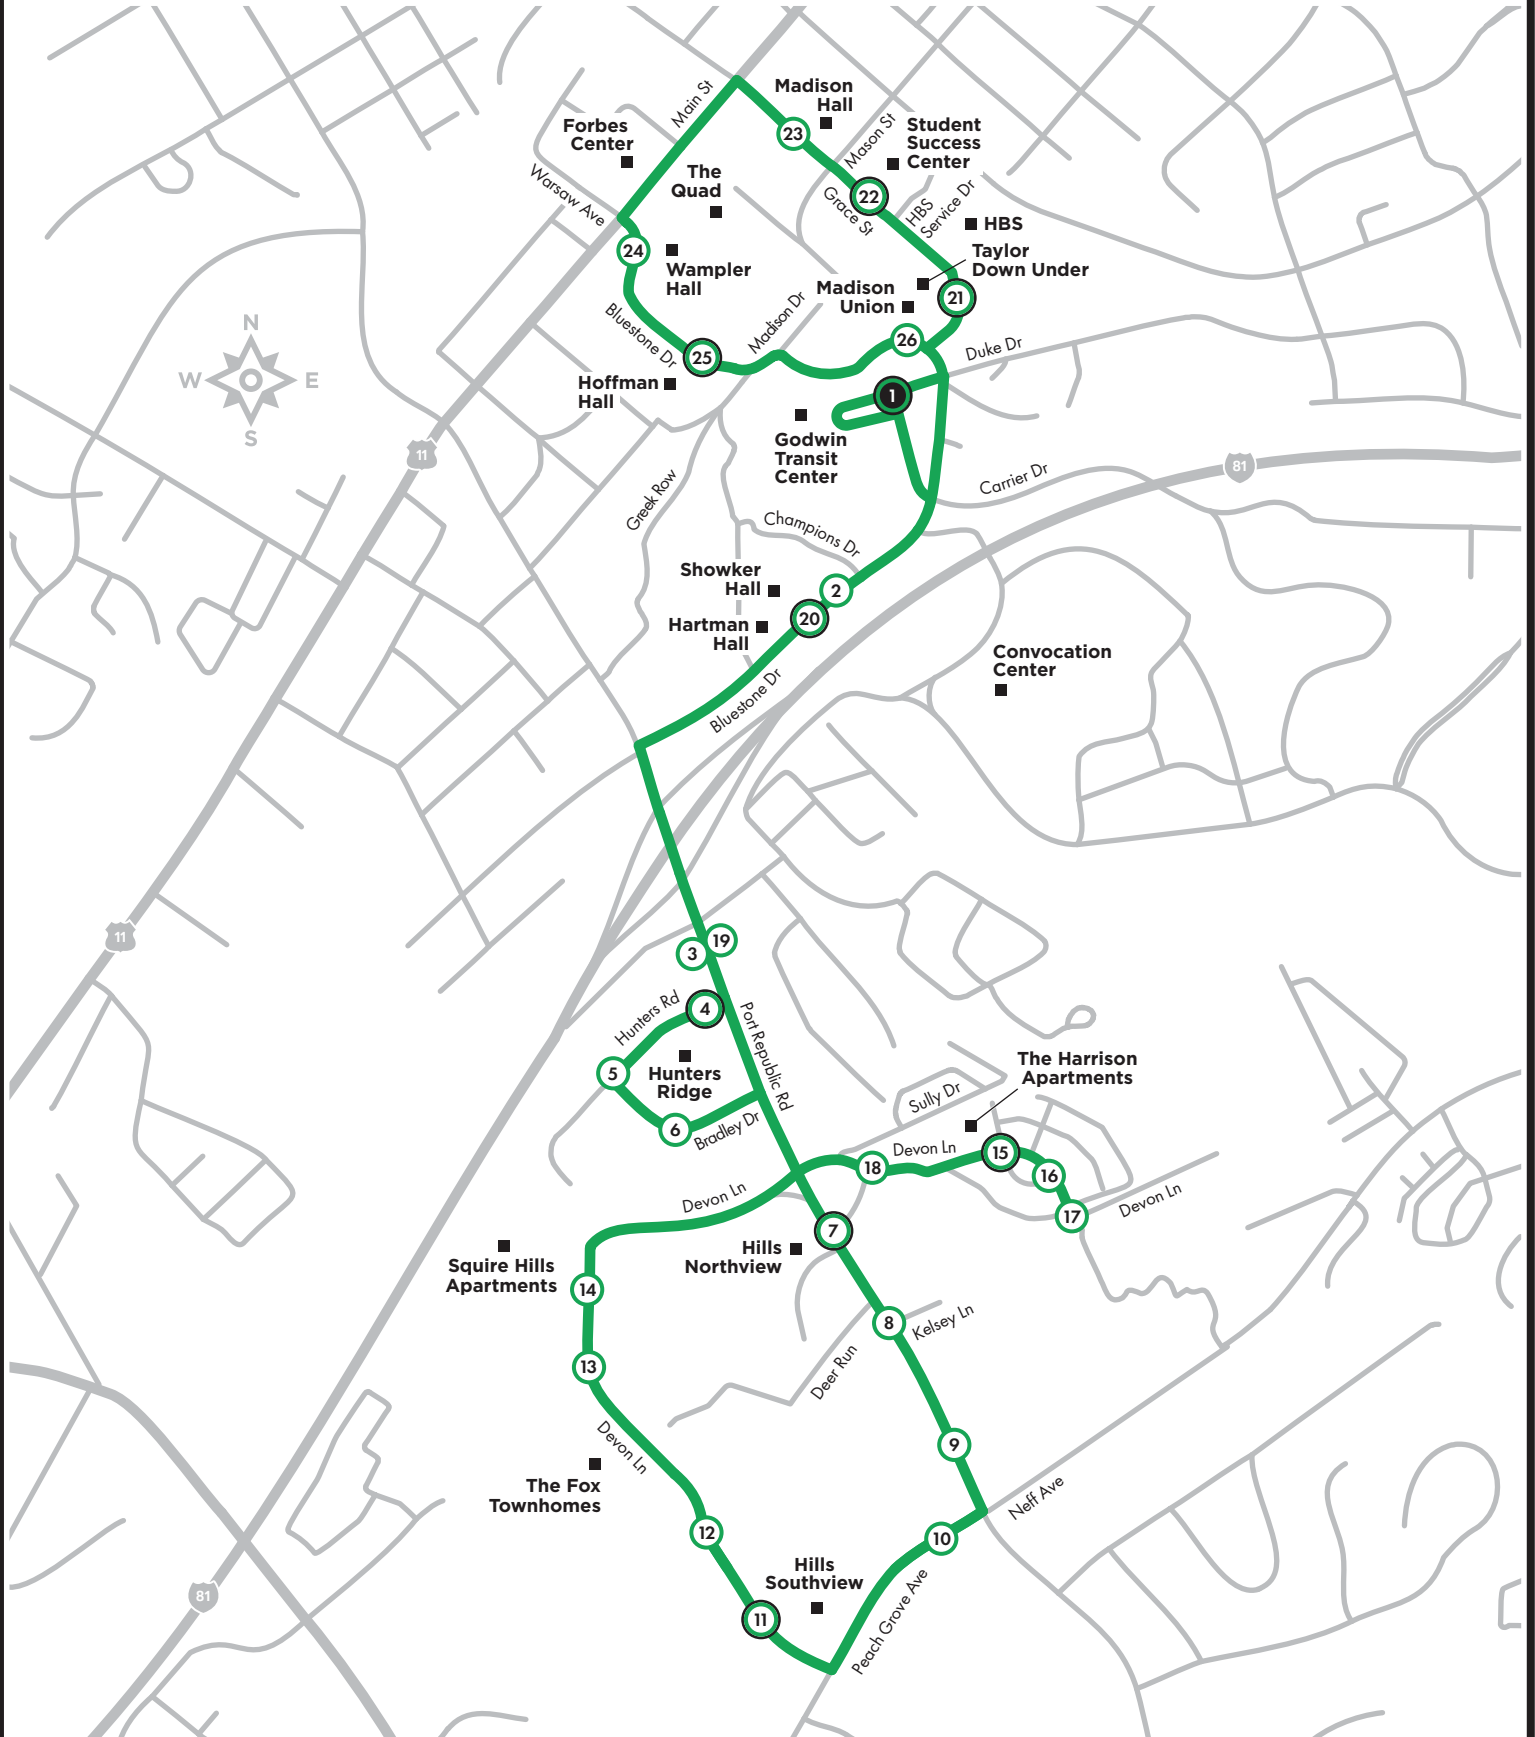

GR

GREEN LINE

Monday–Friday | 7:00am–7:11pm

Real-Time Bus Info: Passio GO app | passiogo.com

① Bus Stop (numbered in order along route)

① Time Point

① Transfer Point