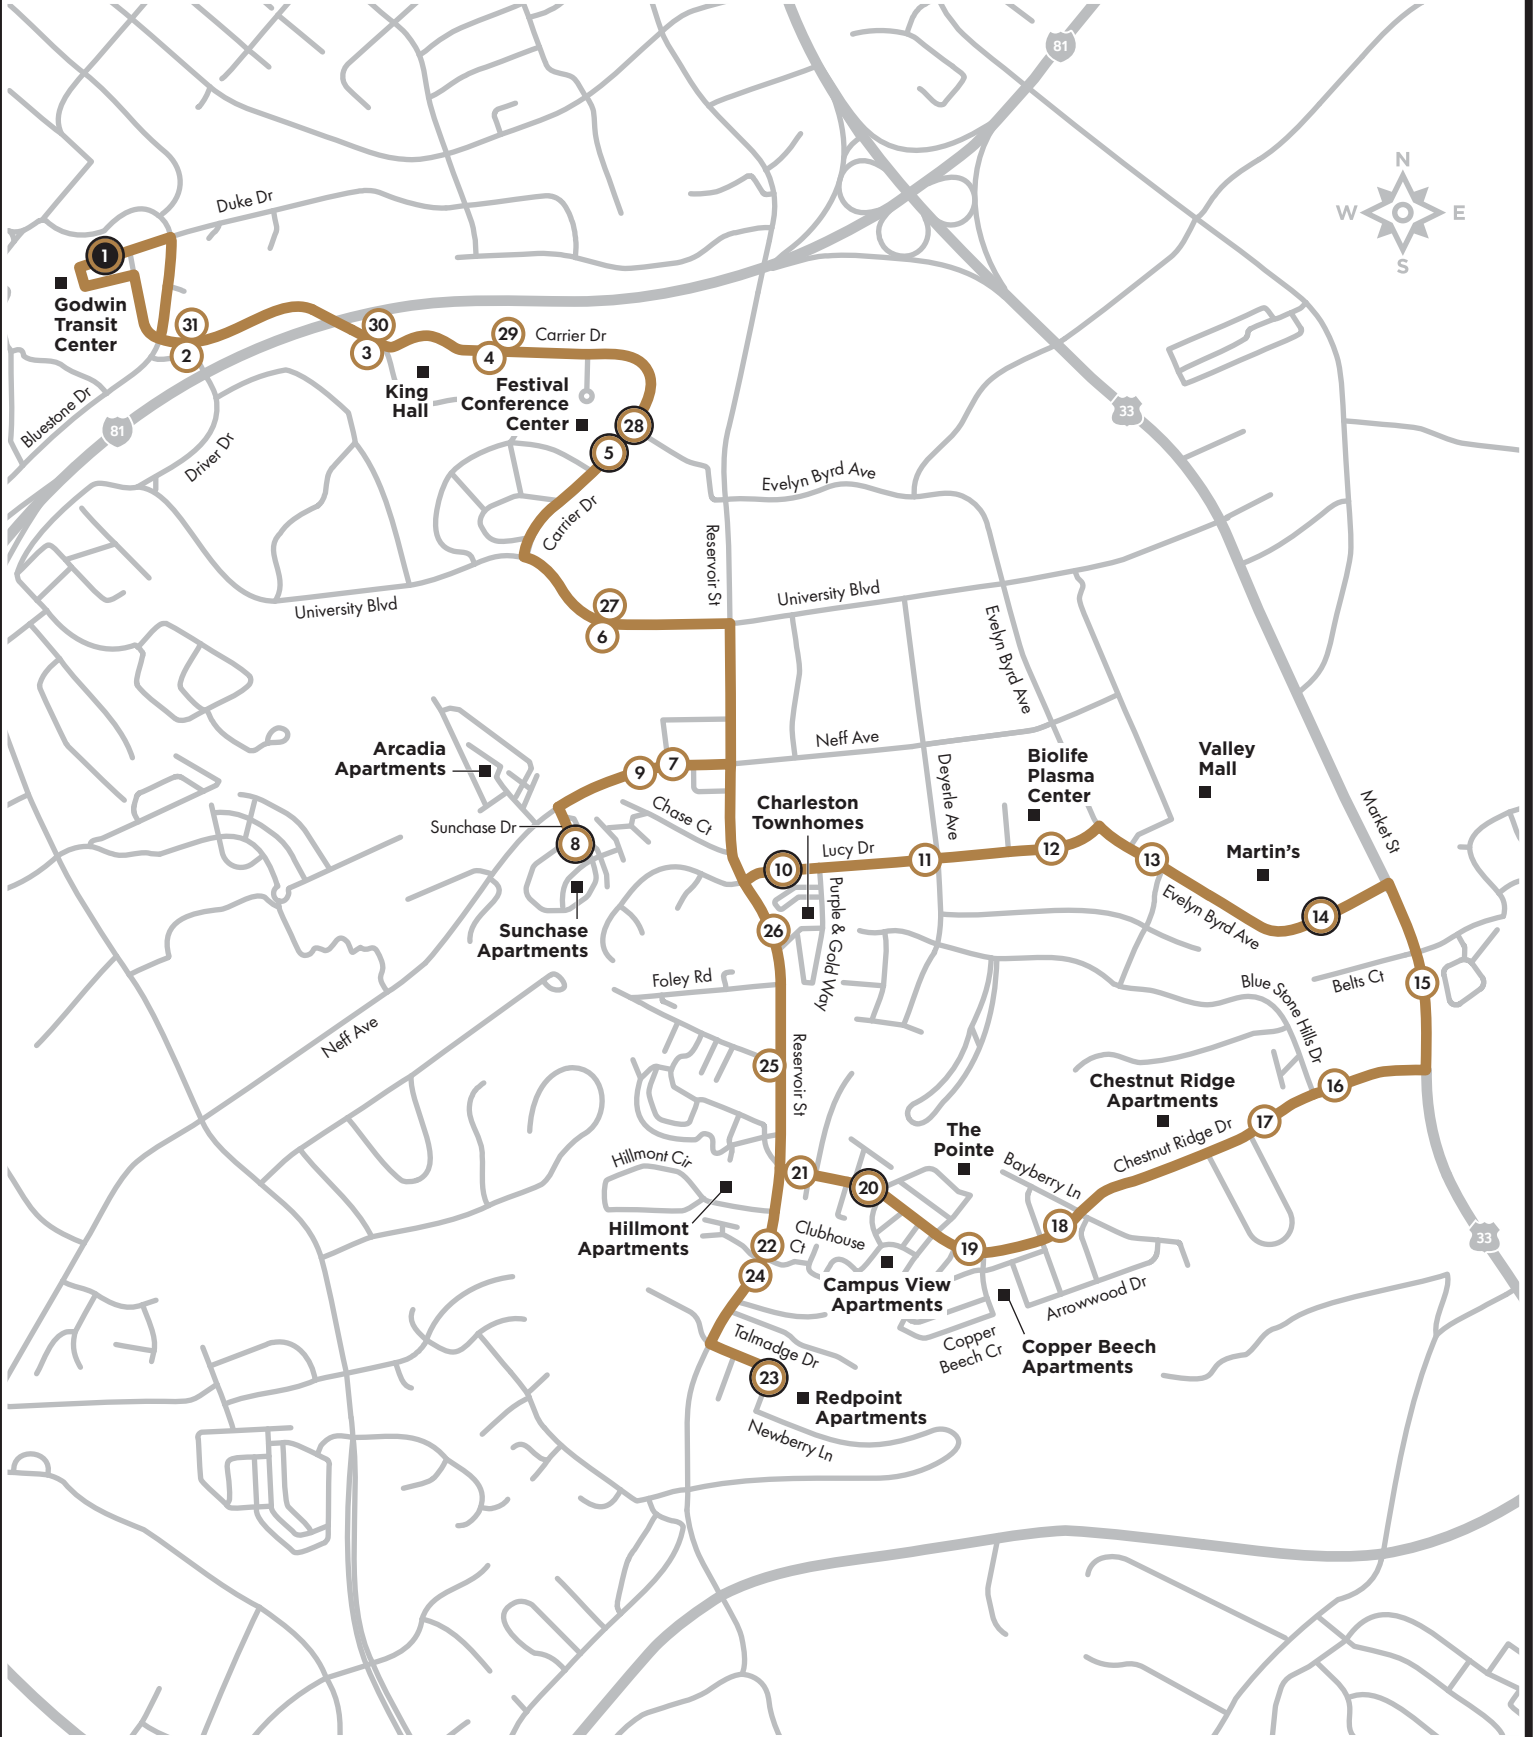

GL

GOLD LINE

Monday–Friday | 7:00pm–10:50pm
Saturday | 10:20am–10:50pm

Real-Time Bus Info: Passio GO app | passiogo.com

1 Bus Stop (numbered in order along route)

1 Time Point

1 Transfer Point