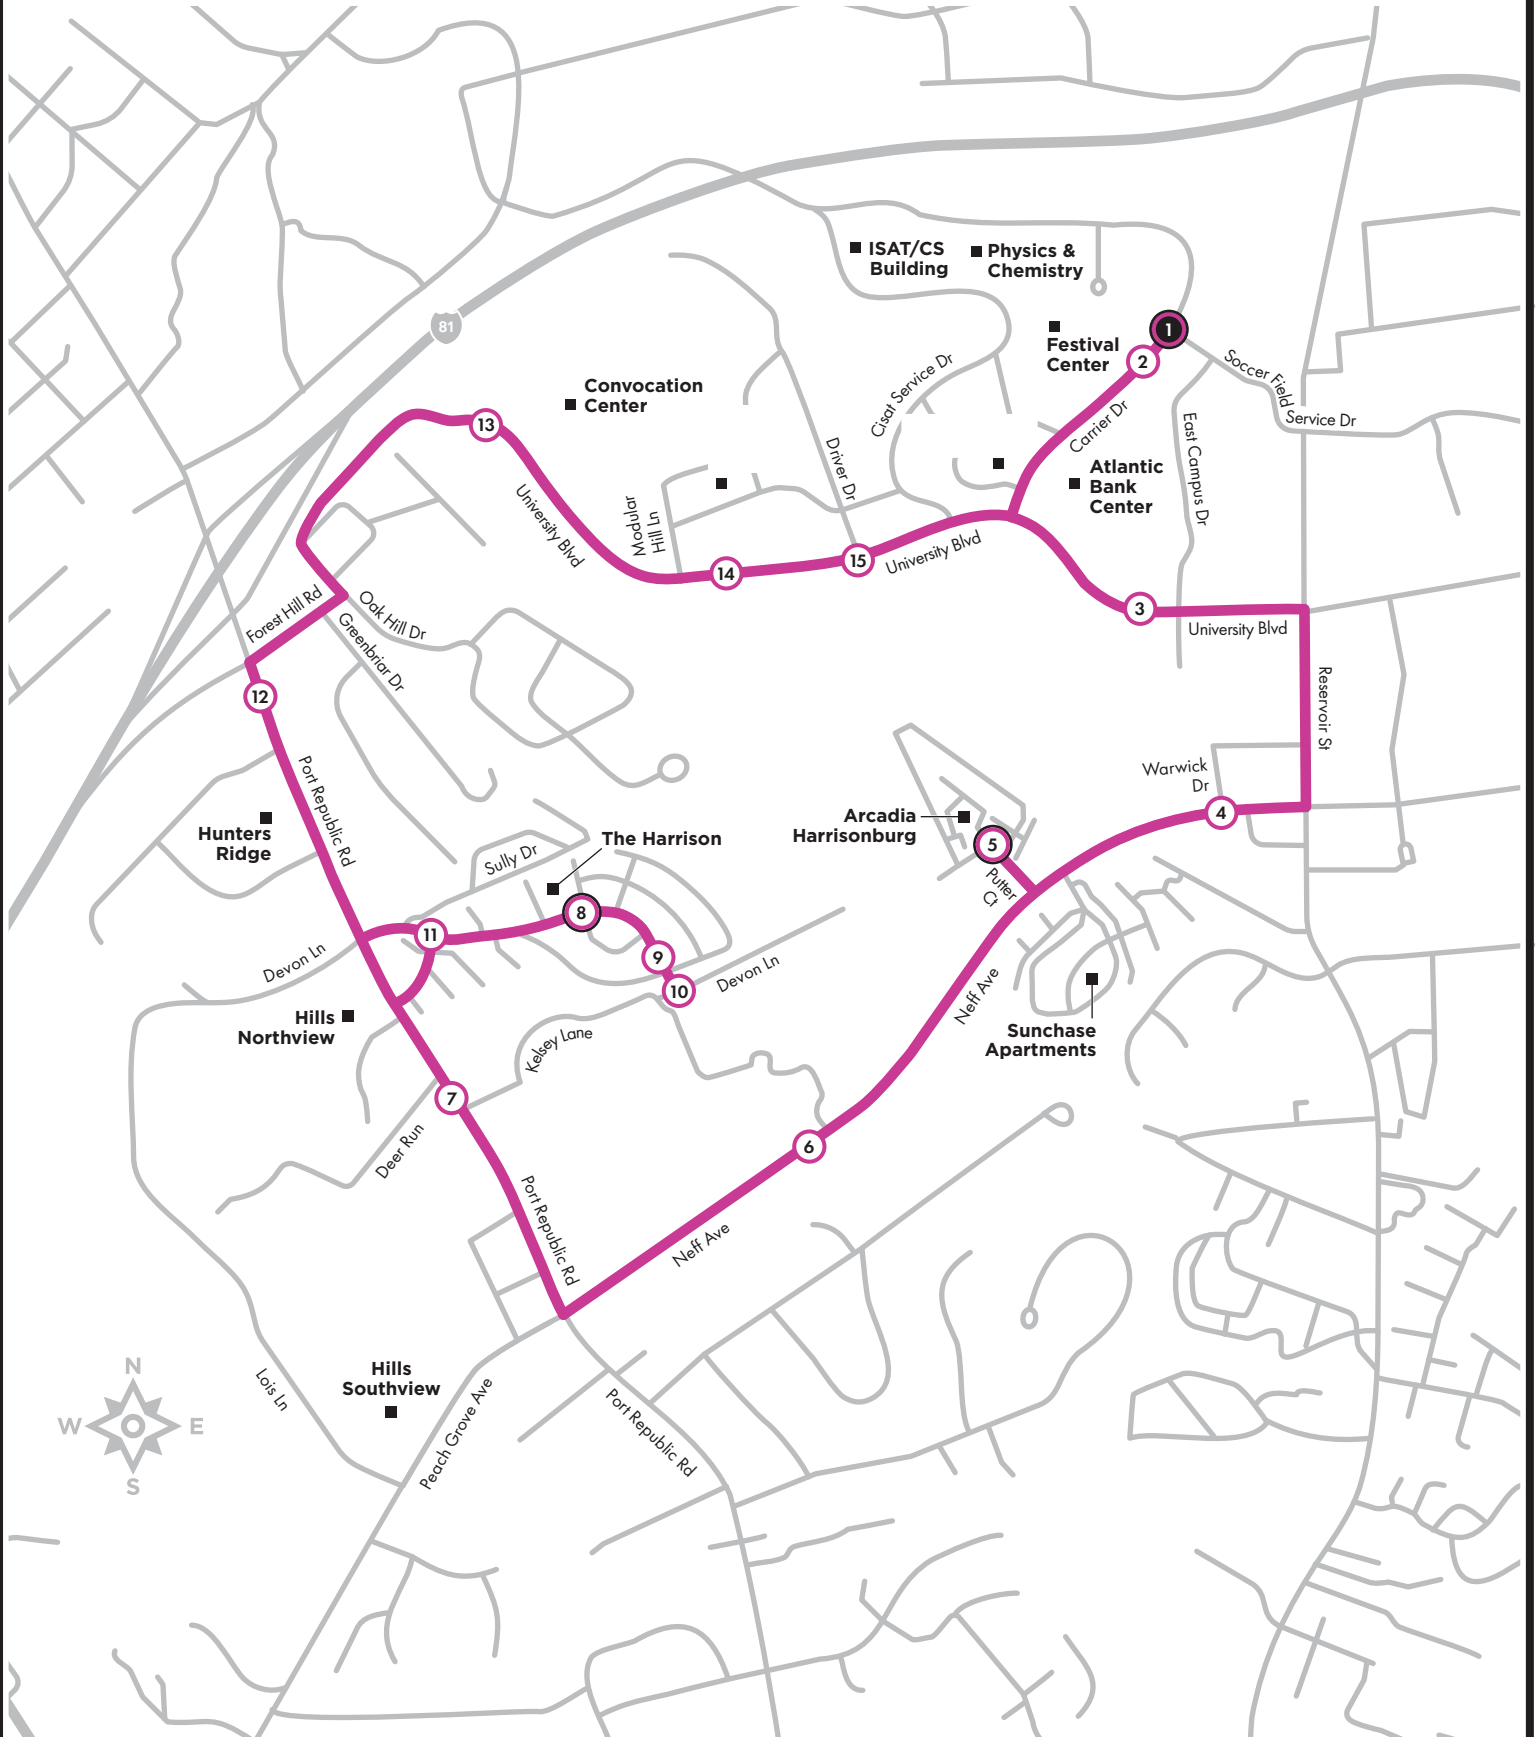

PK PINK LINE

Monday–Friday | 7:00am–6:45pm

Real-Time Bus Info: Passio GO app | passiogo.com

1 Bus Stop (numbered in order along route)

1 Time Point

1 Transfer Point