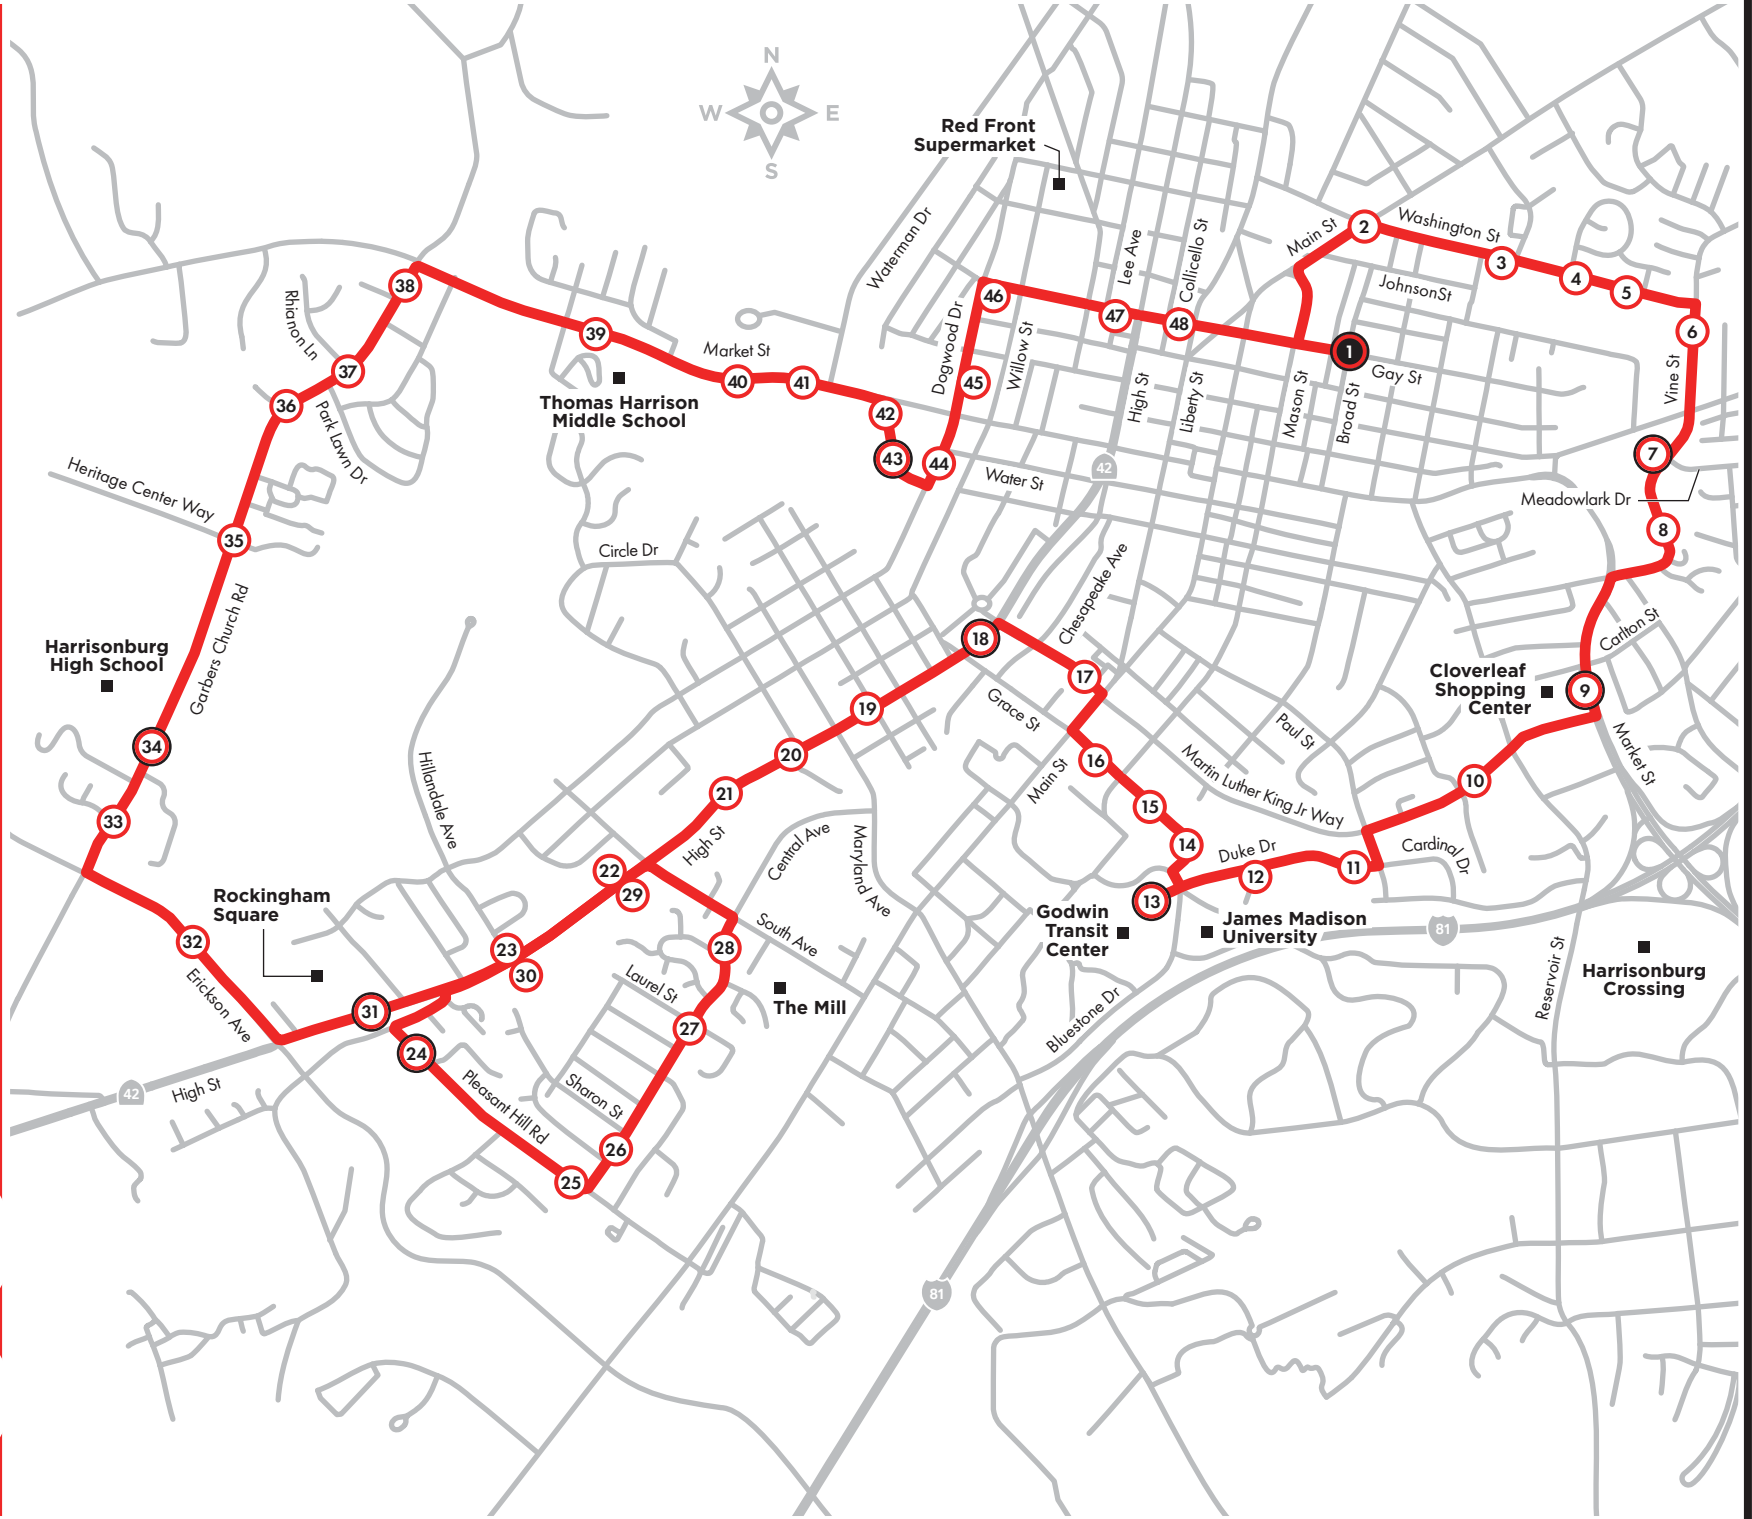

03

Monday–Friday | 6:30am–6:13pm
Saturday | 8:30am–5:13pm

On-Demand Bus Stop Service: (540) 432-0492

Real-Time Bus Info: Passio GO app | passiogo.com

① Bus Stop (numbered in order along route)

① Time Point

① Transfer Point