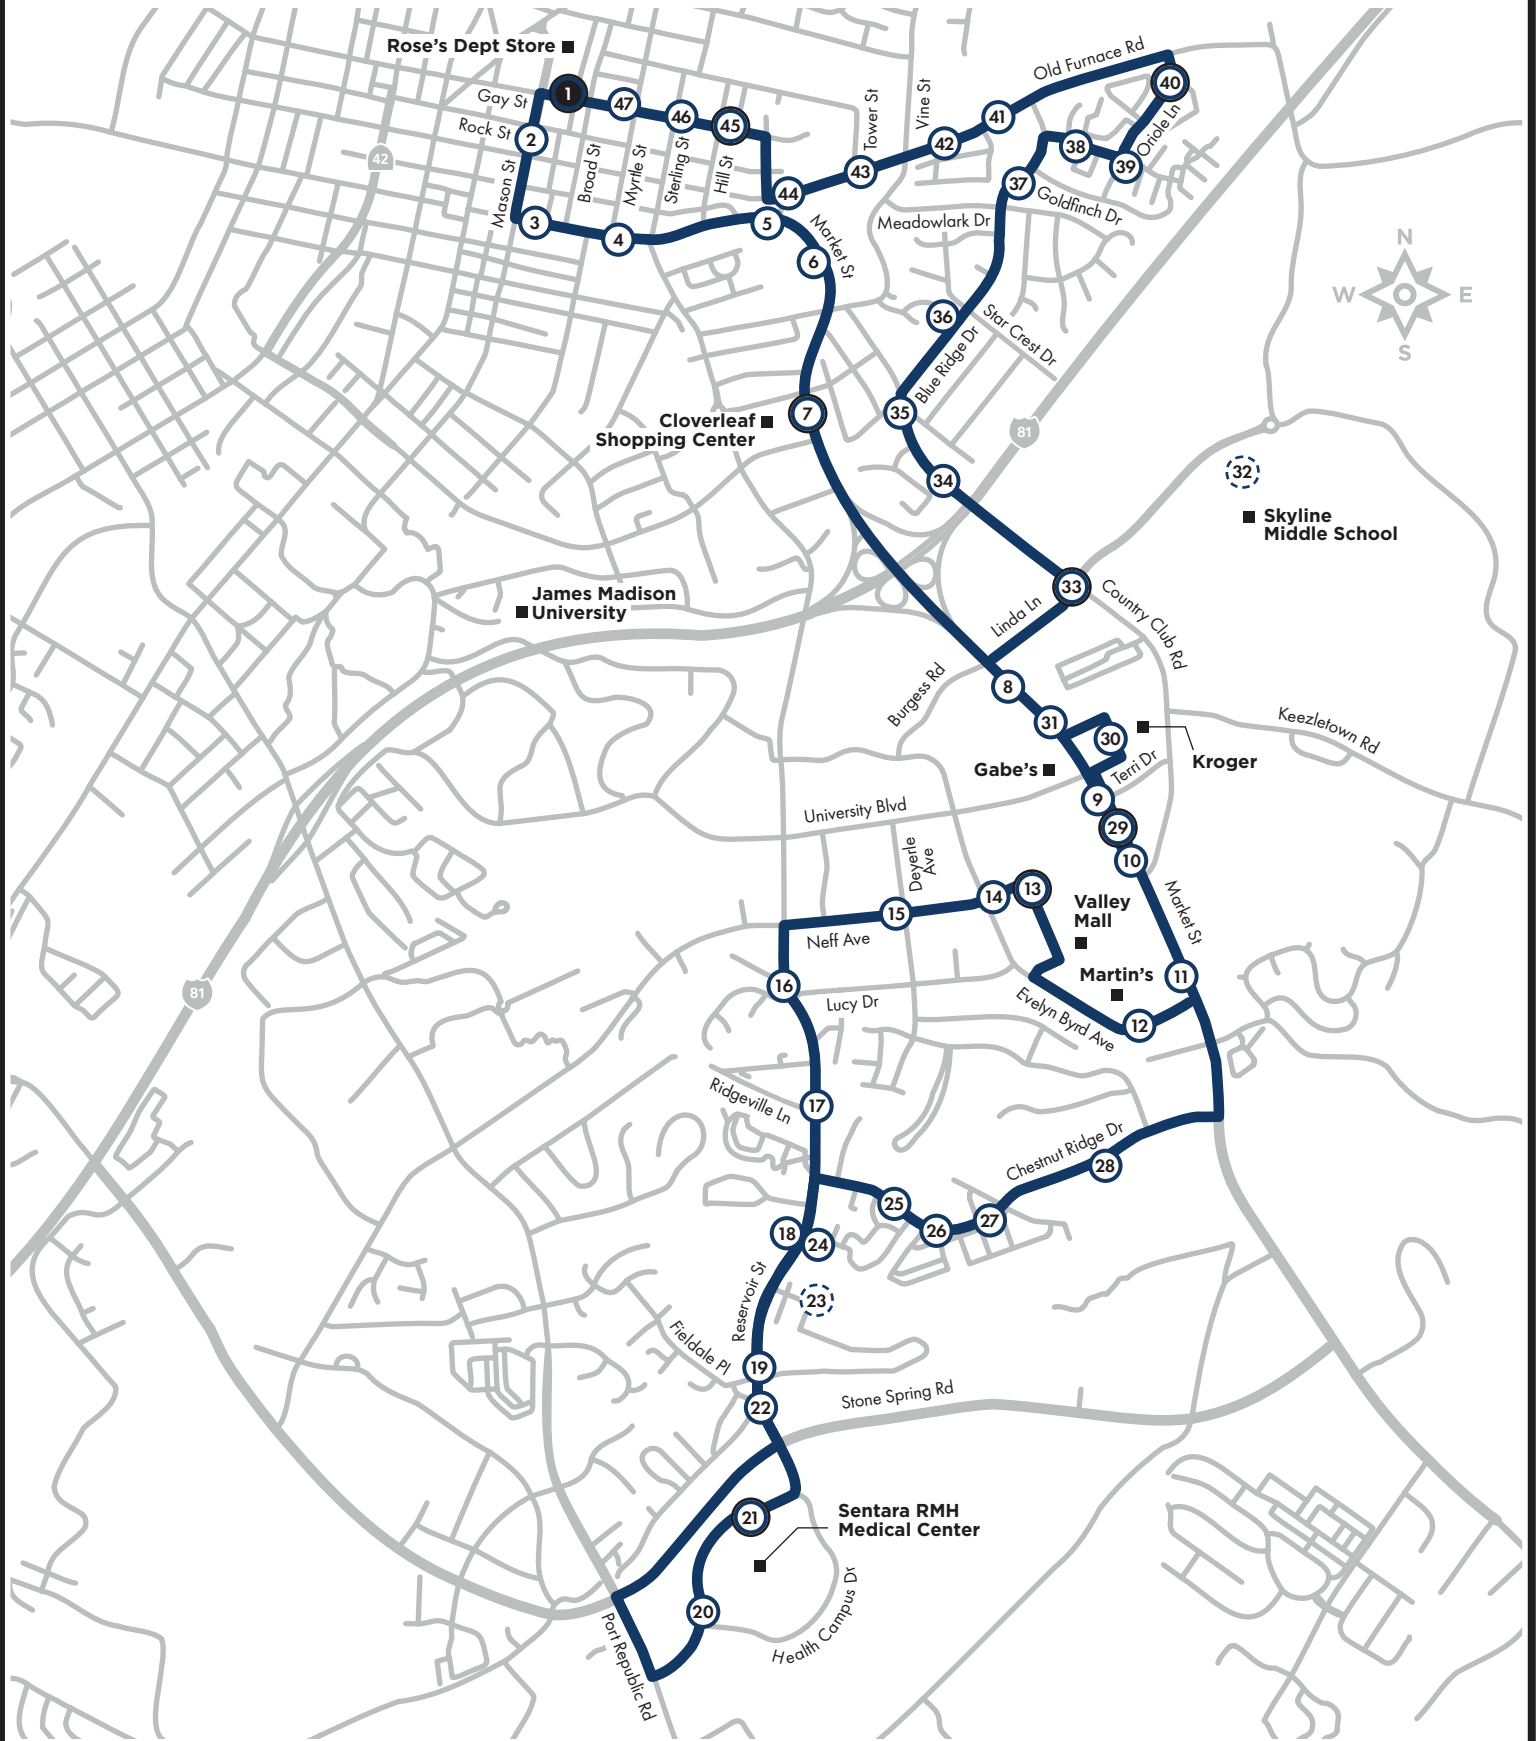

02

Monday–Friday | 6:30am–6:16pm
Saturday | 8:30am–5:16pm

On-Demand Bus Stop Service: (540) 432-0492

Real-Time Bus Info: Passio GO app | passio.go.com

- Bus Stop (numbered in order along route)
- Time Point
- Transfer Point
- On-Demand Stop