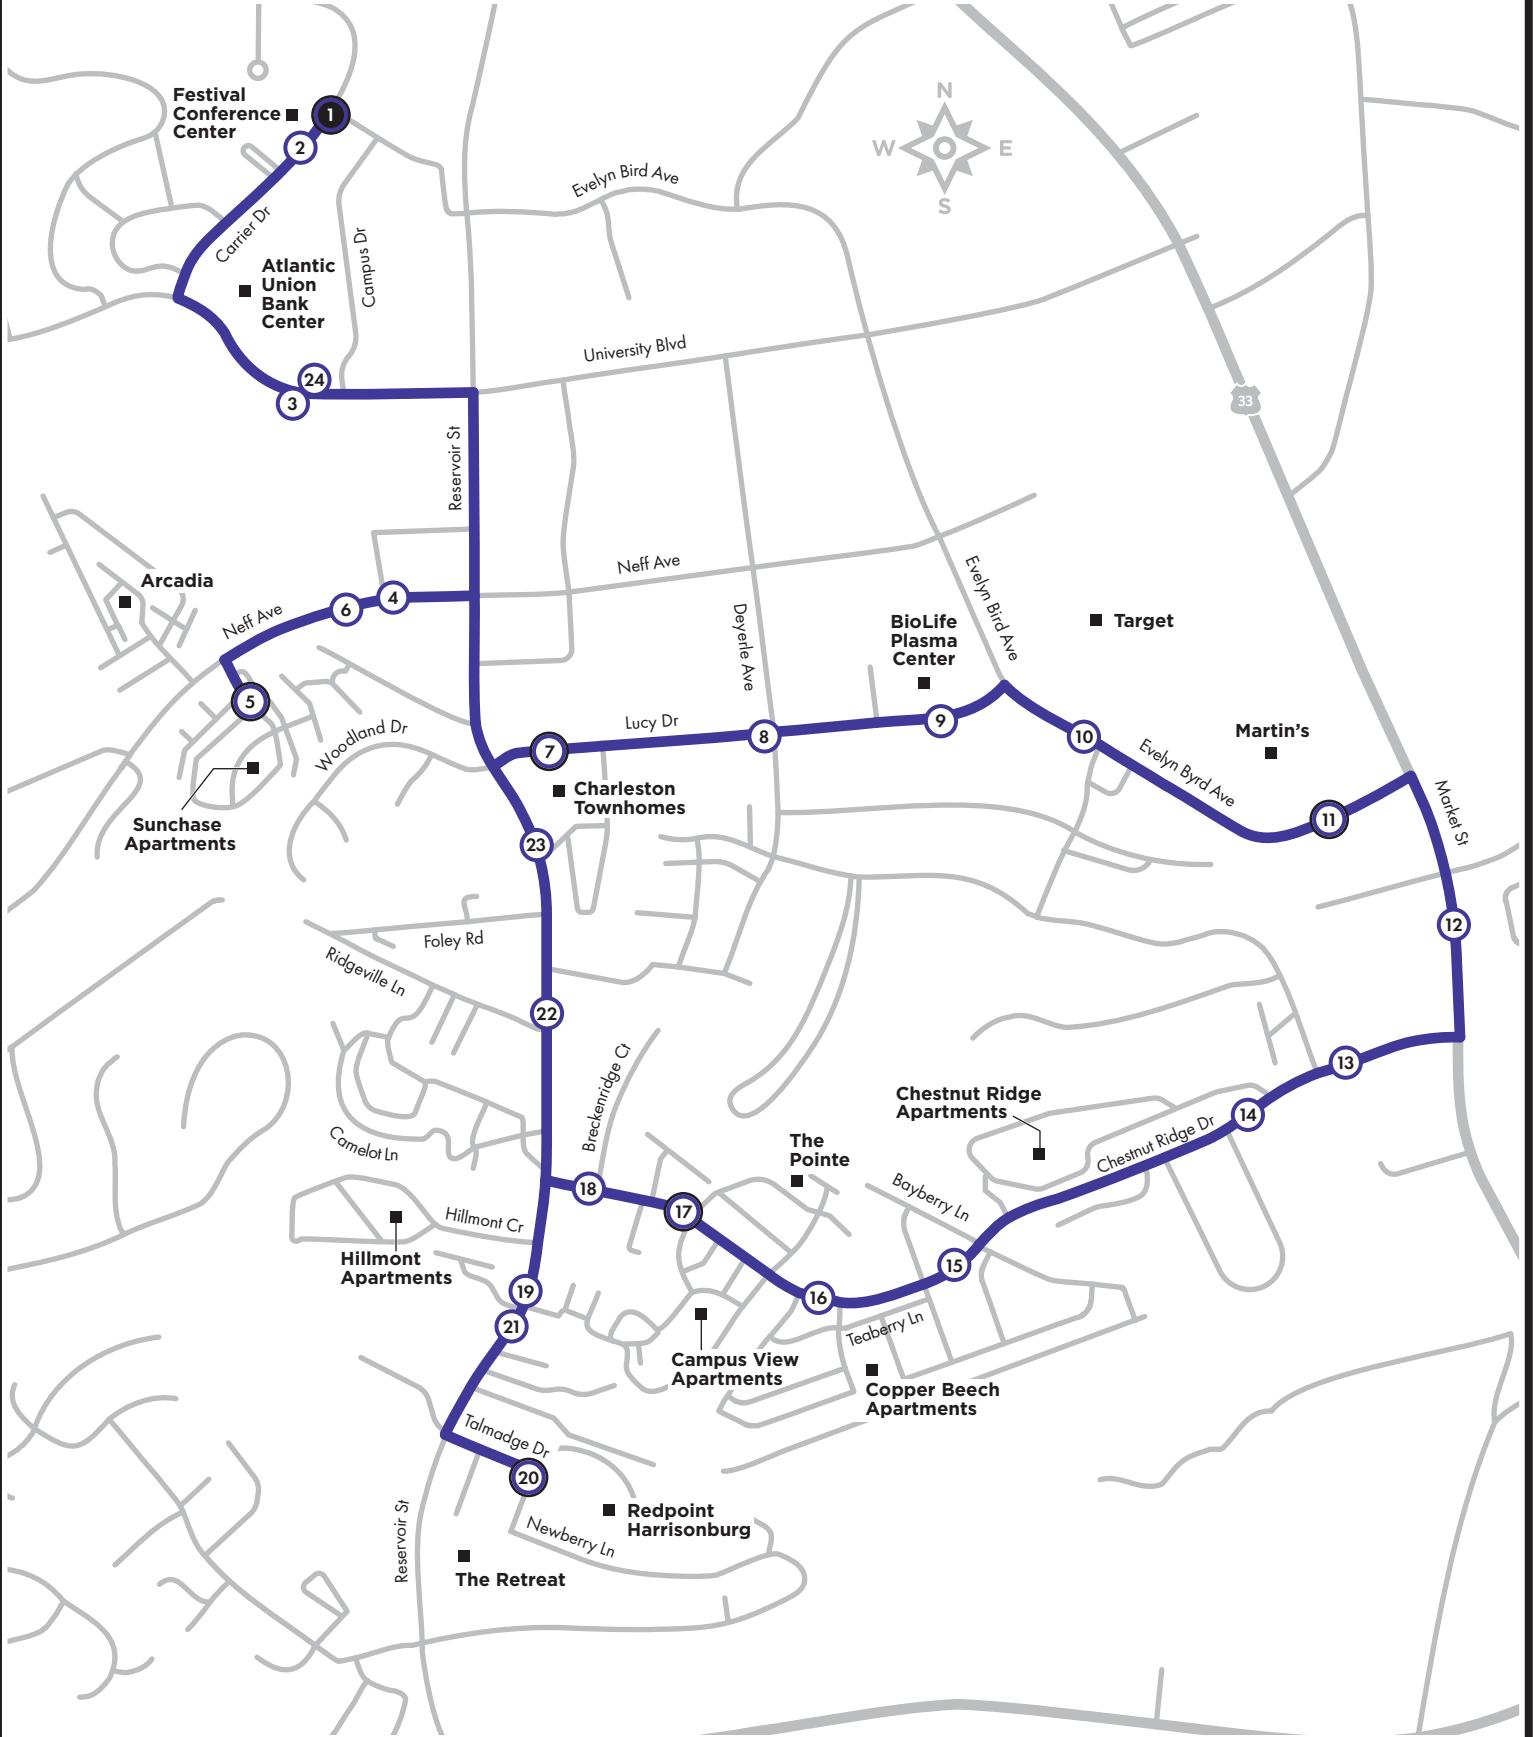

B+P

BLUE + PURPLE LINE

Monday–Friday | 7:00am–6:44pm

Real-Time Bus Info: Passio GO app | passiogo.com

① Bus Stop (numbered in order along route)

① Time Point

① Transfer Point