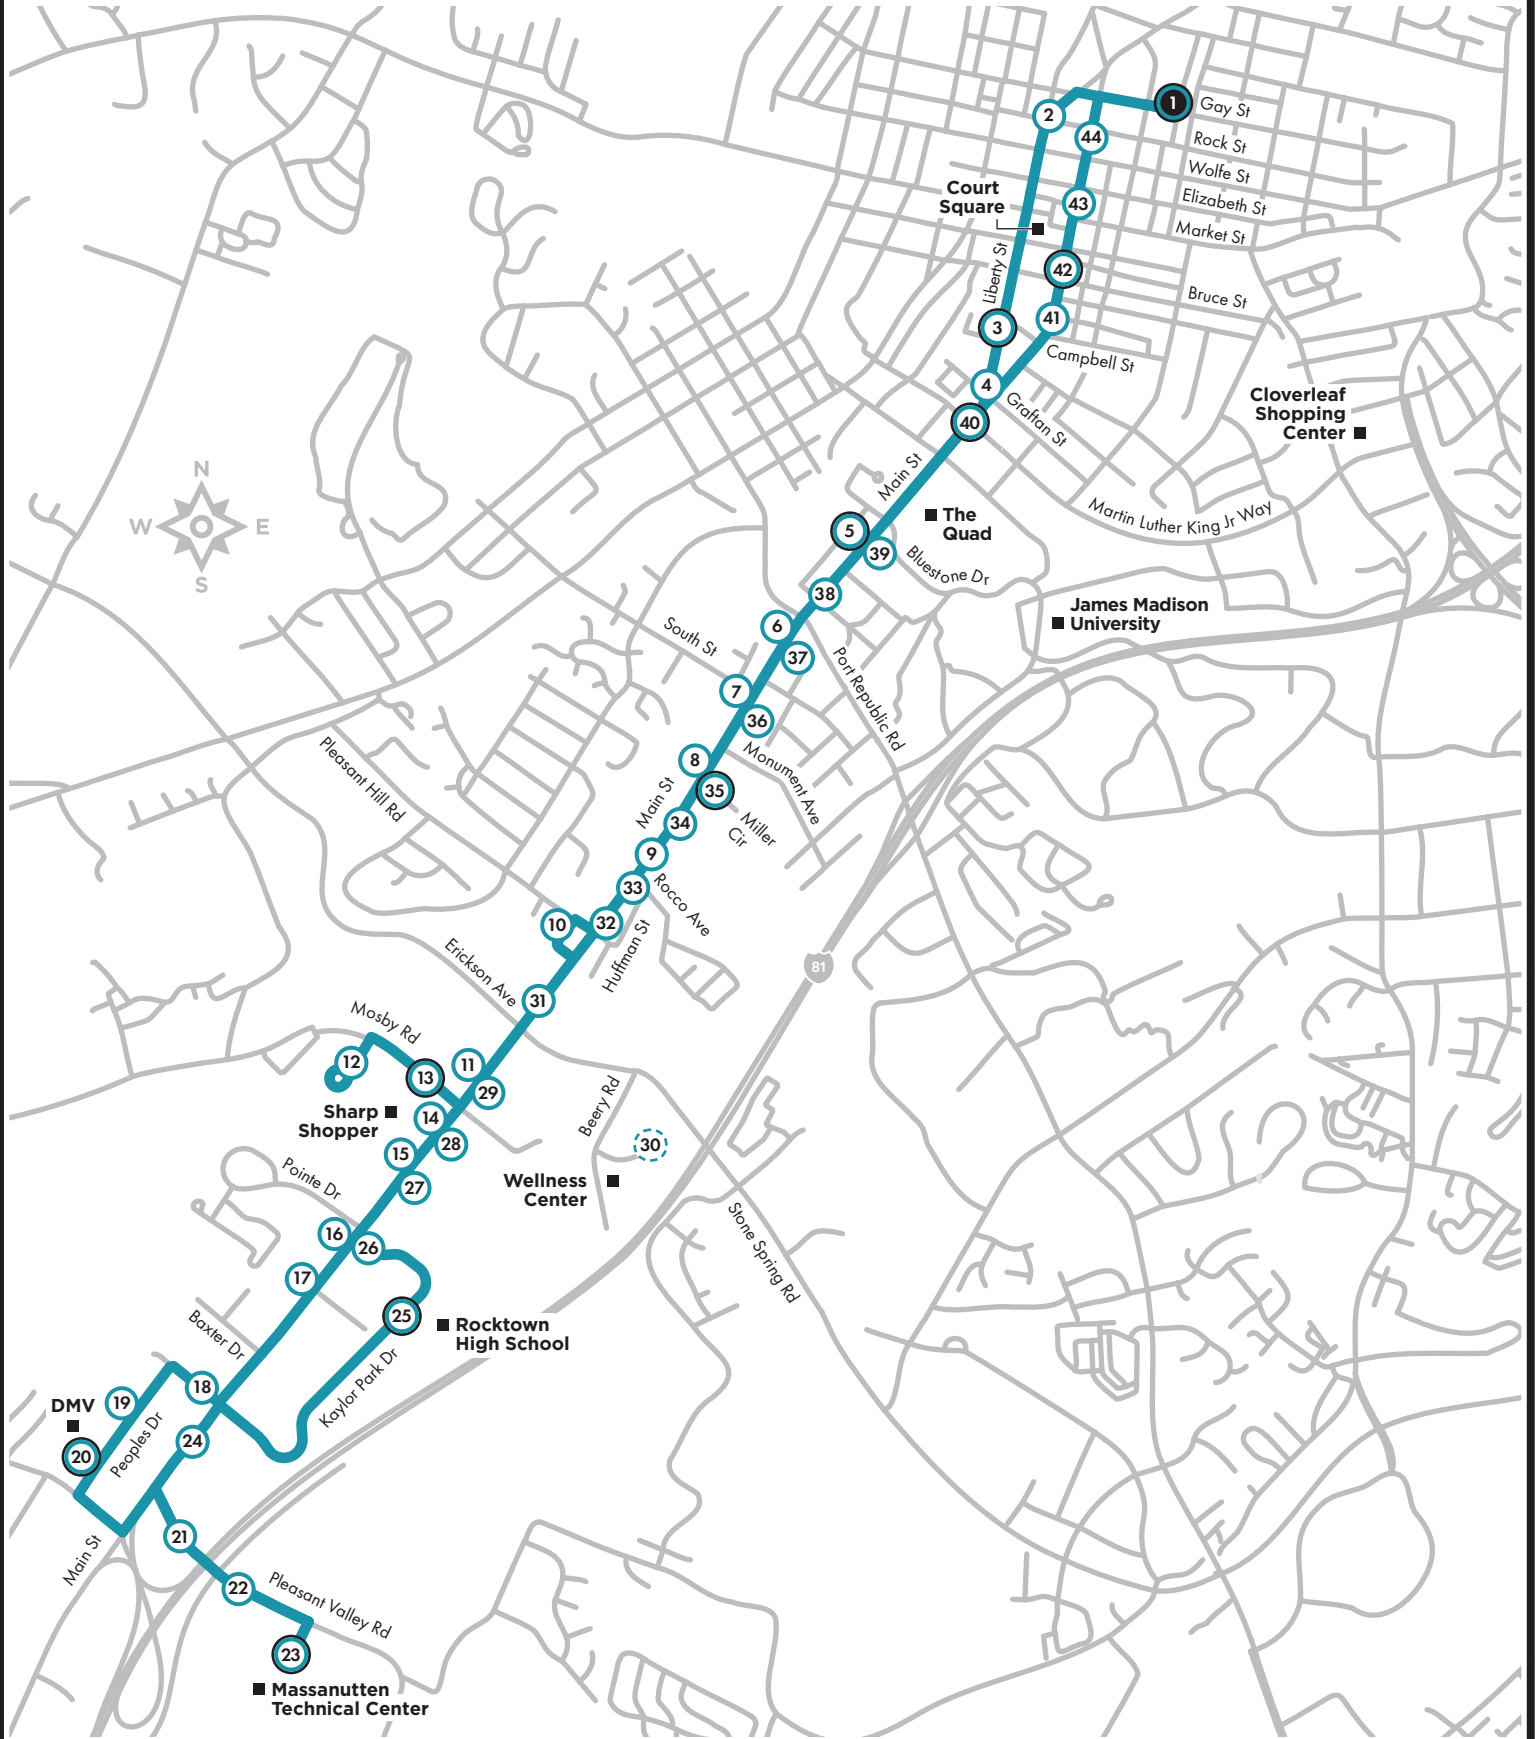

04

Monday–Friday | 6:30am–6:09pm
Saturday | 8:30am–5:09pm

On-Demand Bus Stop Service: (540) 432-0492

Real-Time Bus Info: Passio GO app | passio.go.com

- ① Bus Stop (numbered in order along route)
- ⌚ Time Point
- 🚗 Transfer Point
- 🚚 On-Demand Stop