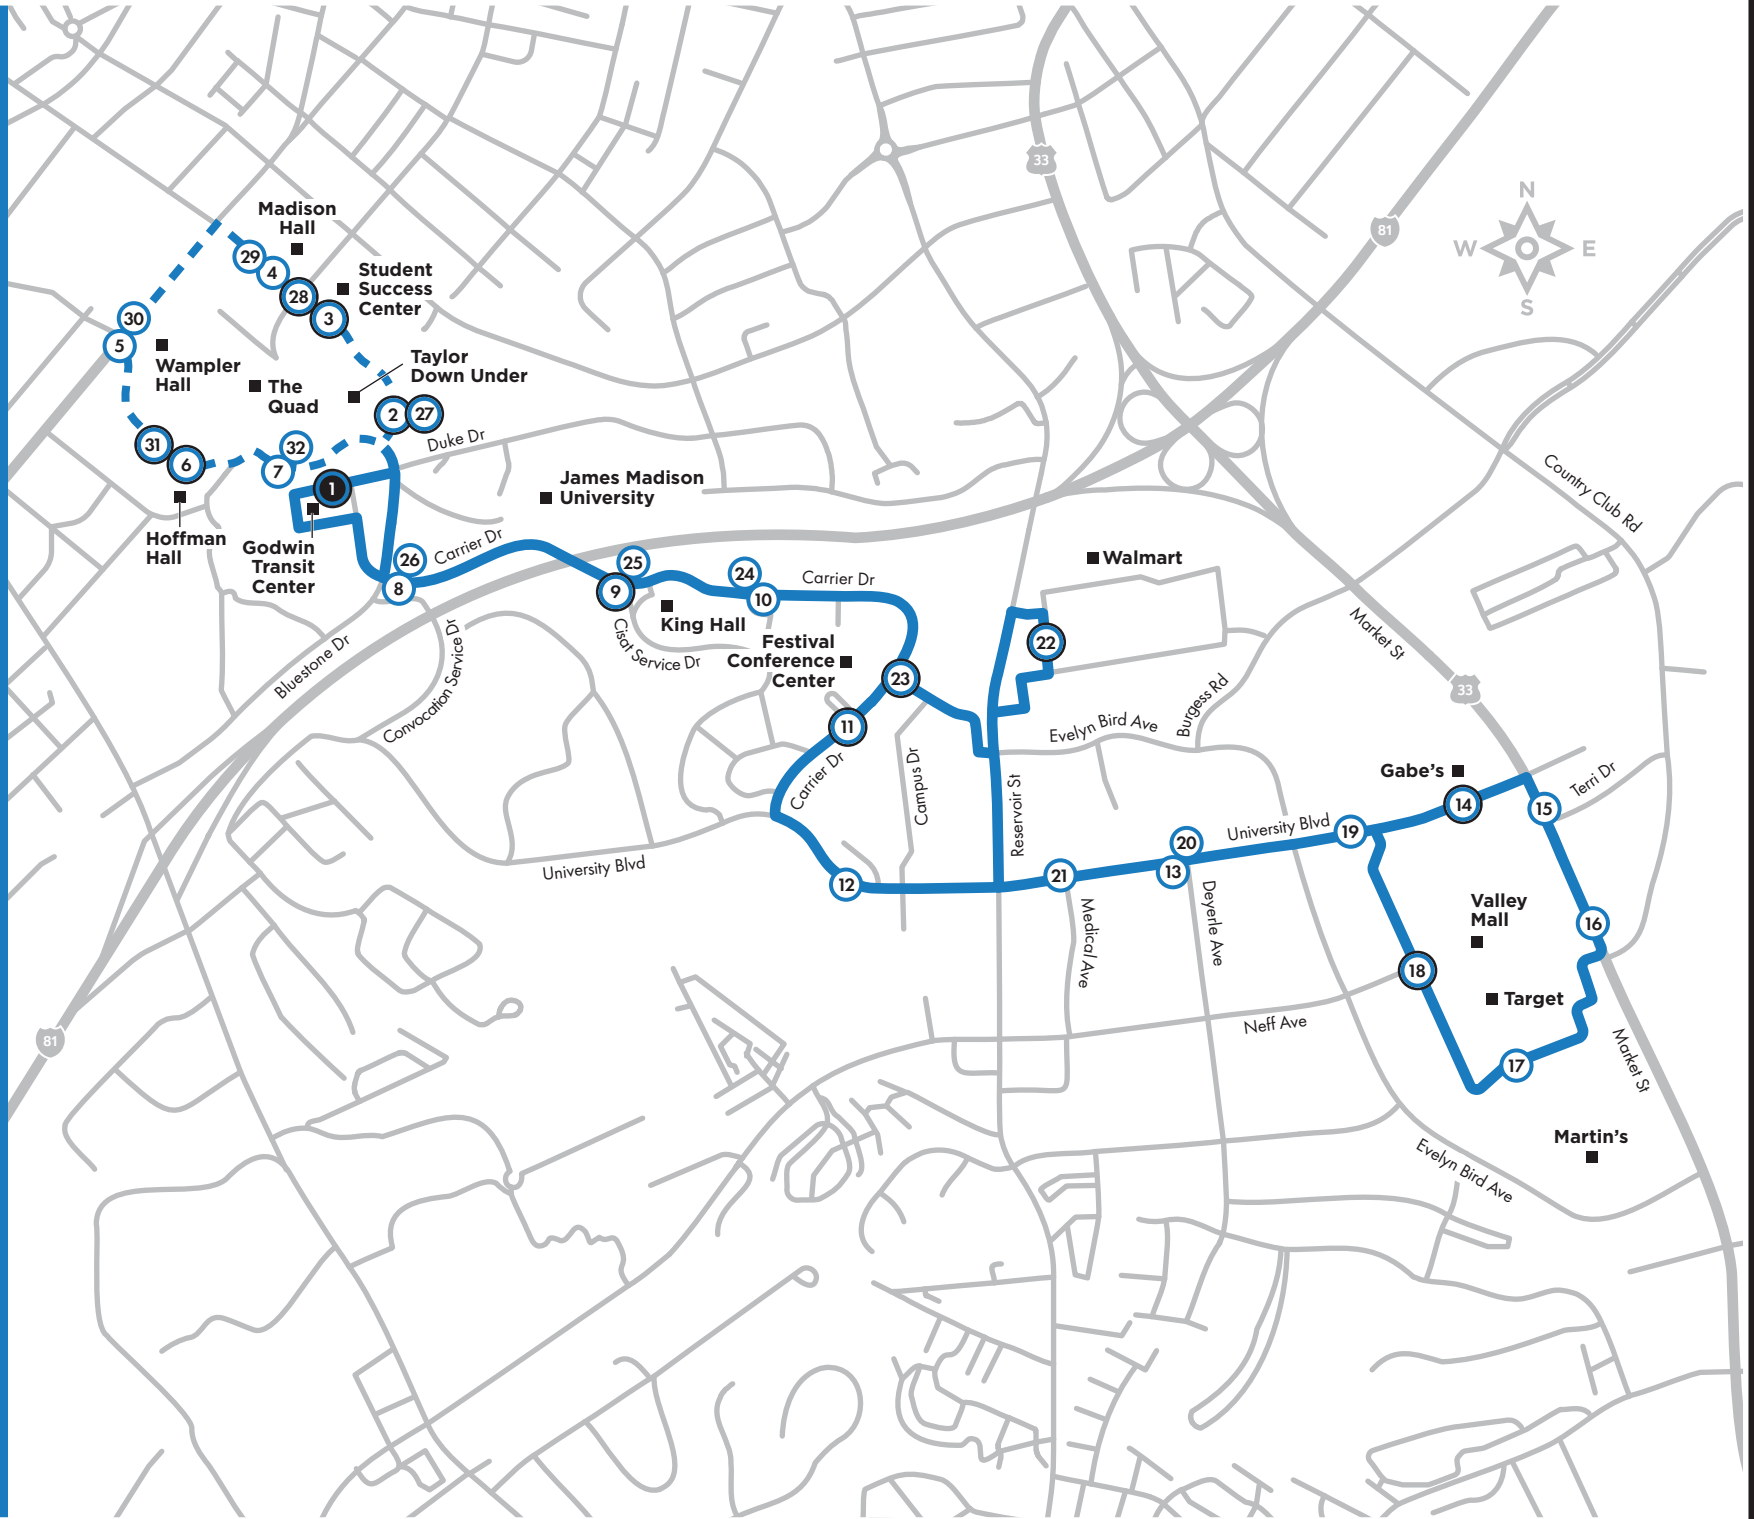

SH

SHOPPER LINE

Monday – Saturday | 1:00pm – 10:30pm
Sunday | 1:00pm – 10:15pm

Real-Time Bus Info: Passio GO app | passiogo.com

- Bus Stop (numbered in order)
- Time Point
- Transfer Point
- Sundays Only