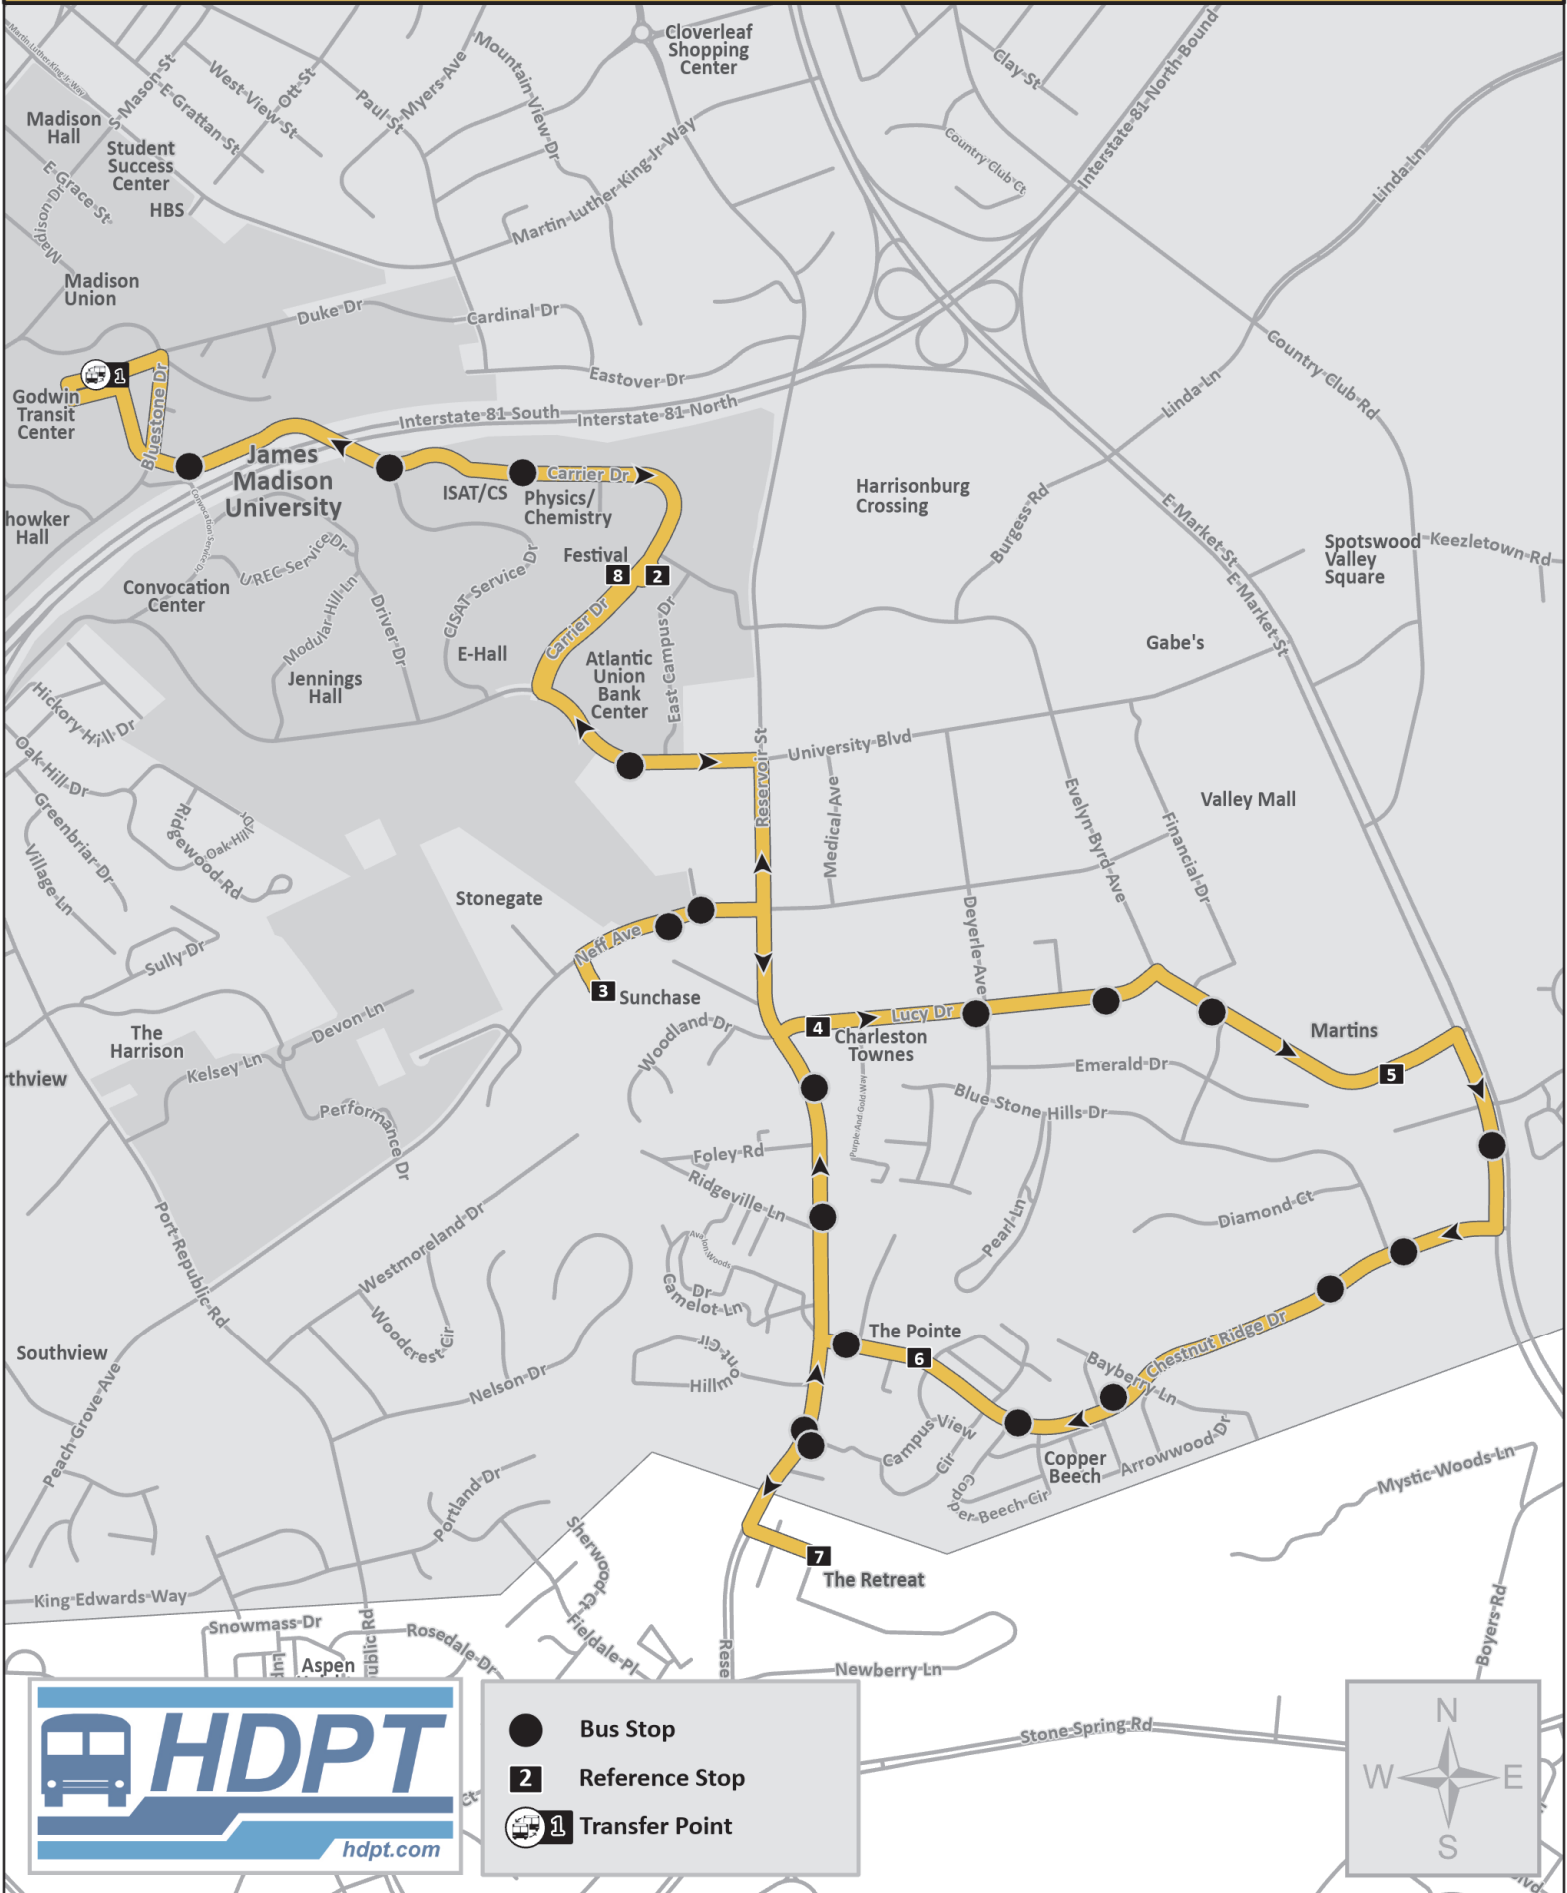

GOLD LINE

Hours of Operation
Monday - Friday: 7:00 pm - 11:01 pm

- Bus Stop
- 2 Reference Stop
- 1 Transfer Point