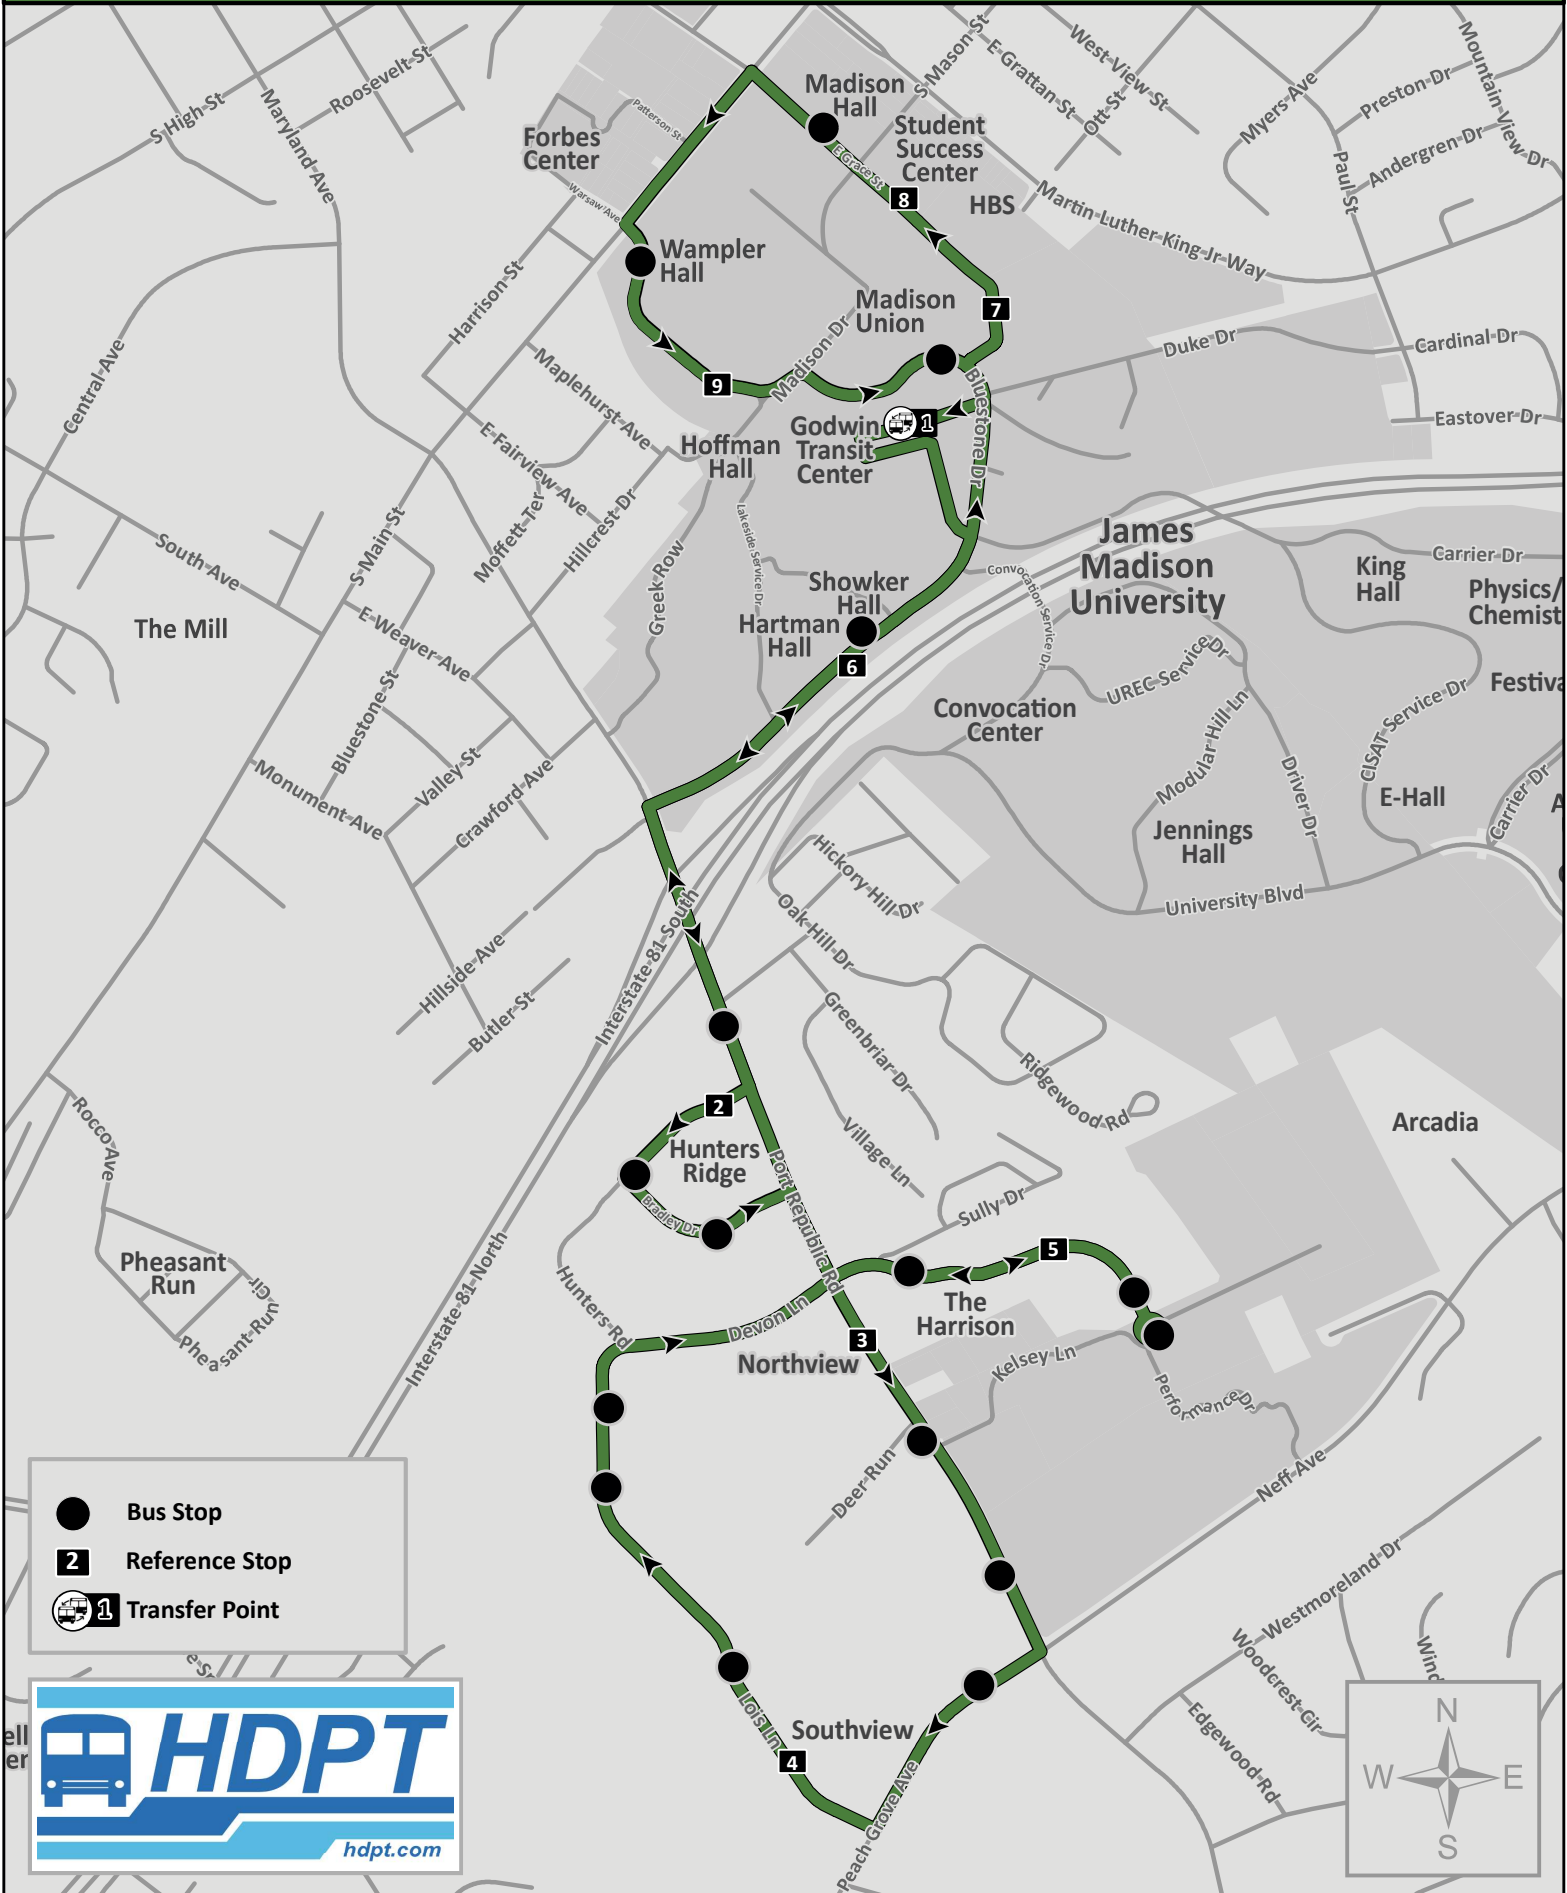

# GREEN LINE

Hours of Operation  
Monday - Friday: 7:00 am - 7:11 pm

- Bus Stop
- 2 Reference Stop
- 1 Transfer Point

This Route  
Served  
By  
Multiple  
Buses

FOR  
WEEKEND  
& NIGHT  
SERVICE,  
SEE SILVER  
LINE

**ALL STOPS**

**Stop#**

- |  |  |
|--|--|
| <p>1 175 Godwin Transit Center<br/>292 Hartman Hall (Shelter)<br/>230 Port Republic Rd. @ R10 Parking Lot (Shelter)</p> <p>2 048 Hunters Rd. @ 1330 Hunters Ridge (Shelter)<br/>049 Hunters Rd. @ 1346 Hunters Ridge (Shelter)<br/>079 1312 Bradley Dr. @ Camden Townes (Shelter)</p> <p>3 231 Port Republic Rd. @ Northview (Shelter)<br/>232 Port Republic Rd. @ Deer Run<br/>233 Port Republic Rd. @ Liberty Station<br/>028 Peach Grove Ave. @ McDonald's</p> <p>4 040 Lois Ln. @ 1052 Southview (Shelter)<br/>041 Lois Ln. @ 1030 Southview (Shelter)<br/>042 Devon Ln. @ 1542 Foxhill<br/>043 Devon Ln. @ 1420 Foxhill / Squire Hill</p> | <p>5 044 Devon Ln. @ 1174 The Harrison (Shelter)<br/>045 Devon Ln. @ 1144 The Harrison (Shelter)<br/>191 Devon Ln. @ Sentara Park<br/>046 Devon Ln. @ 1239 The Harrison (Shelter)<br/>066 Port Republic Rd. @ Royal Station</p> <p>6 071 Bluestone Dr. across from Zane Showker</p> <p>7 285 Grace St. across from Taylor Down Under (Shelter)</p> <p>8 286 Grace St. @ Student Success Center<br/>287 Grace St. @ Madison Hall<br/>199 Bluestone Dr. across Wampler Hall (Shelter)</p> <p>9 038 Bluestone Dr. @ Hoffman Hall<br/>039 Bluestone Dr. across from Madison Union</p> <p>1 175 Godwin Transit Center</p> |
|--|--|